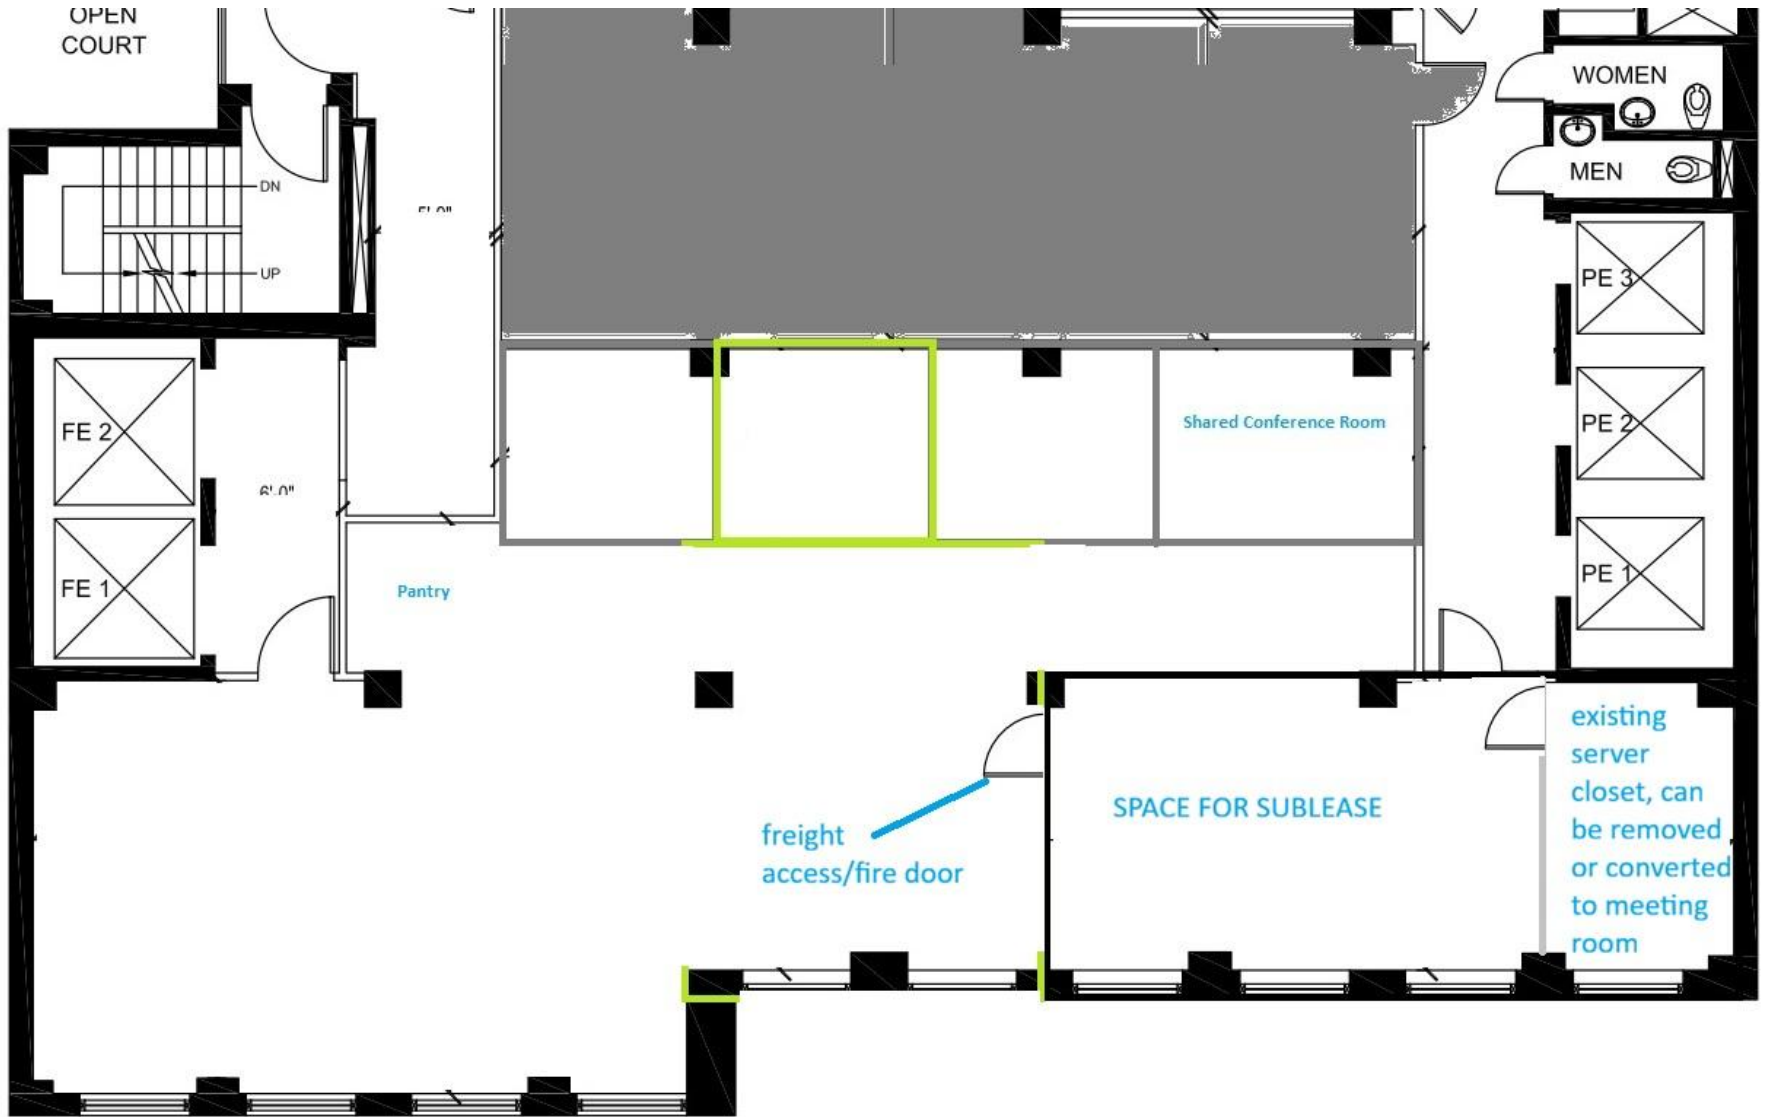

WEST 35TH STREET