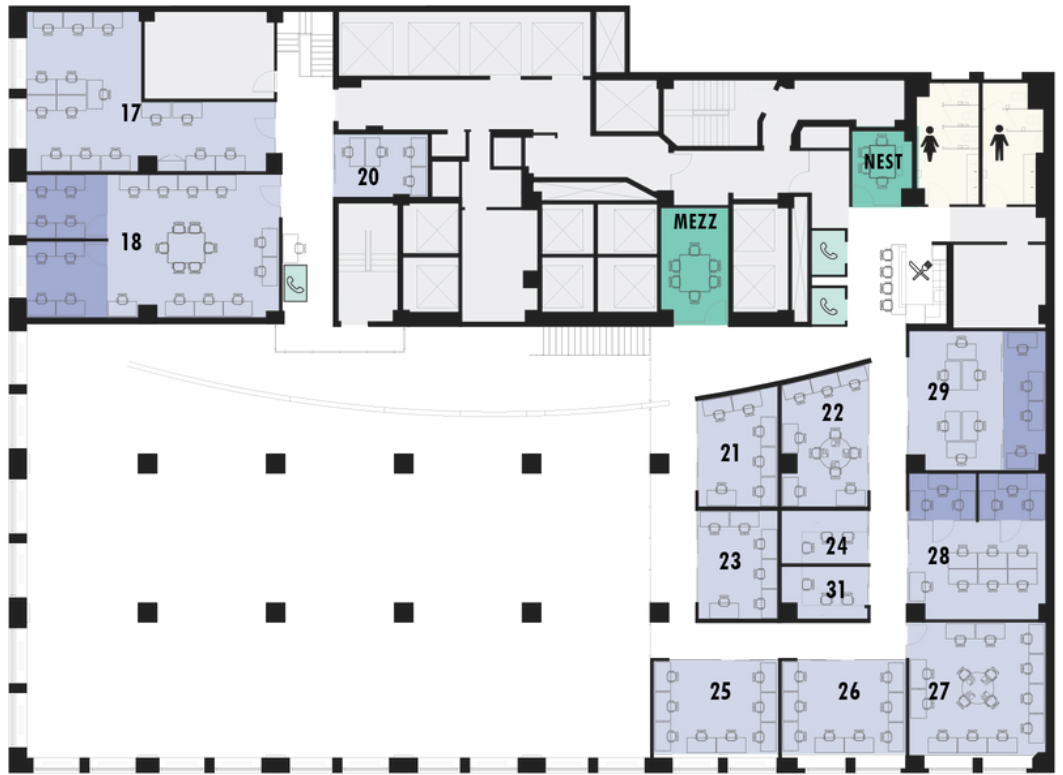

30,000
SQUARE FEET

28
PRIVATE OFFICES

6
MEETING ROOMS

22
FOOT CEILINGS

WiFi & Advanced IT

Furnished Offices

Meeting Rooms

Daily Cleaning

LOWER LEVEL UNIT NUMBERS 1-14

WORKSUITE	DESK COUNT	INTERNAL SUITE	WINDOW UNIT	MEETING ROOMS	AMENITIES	CAPACITY
Unit 1	19	2	✓	THE CIRCLE	Wi-Fi, Video Conferencing + TV with screen sharing, Whiteboard, Two showing bars	19
Unit 2	7	2	✓			
Unit 3	9	2		THE STUDIO	Wi-Fi, Video Conferencing + TV with screen sharing, Whiteboard, Two showing bars	7
Unit 4	11		✓			
Unit 5	18		✓	THE SQUARE	Wi-Fi, Video Conferencing + TV with screen sharing, Whiteboard, Two showing bars	9
Unit 6	13		✓			
Unit 7	10					
Unit 8	10		✓	THE VAULT	Wi-Fi, Video Conferencing + TV with screen sharing, Whiteboard, Three showing bars	11
Unit 9	11					
Unit 10	9		✓	THE KEY	Wi-Fi, Video Conferencing + TV with screen sharing, Whiteboard, Two showing bars	8
Unit 11	10	2				
Unit 12	12	2	✓			
Unit 14	24	2	✓			
				COMMON SPACE	QUANTITY	CAPACITY
				PHONE ROOMS	6	1-2
				MOTHERS ROOM	1	1

UPPER LEVEL UNIT NUMBERS 17-31

LEGEND

- RESTROOMS
- PHONE BOOTH
- ELEVATOR
- ENTRANCE
- PANTRY

- BATHROOMS
- WORKSUITES
- INTERNAL SUITE
- MEETING ROOMS
- PHONE BOOTH

WORKSUITE	DESK COUNT	INTERNAL SUITE	WINDOW UNIT	MEETING ROOMS	AMENITIES	CAPACITY
Unit 17	15		✓	THE MEZZ	Wi-Fi, Video Conferencing Equipment + TV with screen sharing abilities, Telephone, Two showing bars to display a variety of products	19
Unit 18	17	2	✓			
Unit 20	5					
Unit 21	6			THE NEST	Wi-Fi, Video Conferencing Equipment + TV with screen sharing abilities, Whiteboard, Telephone, Two showing bars to display a variety of products	7
Unit 22	6					
Unit 23	6					
Unit 24	3			COMMON SPACE	QUANTITY	CAPACITY
Unit 25	10		✓	PHONE ROOMS	3	1-2
Unit 26	10		✓			
Unit 27	11		✓			
Unit 28	13	2				
Unit 29	10	1				
Unit 31	3					