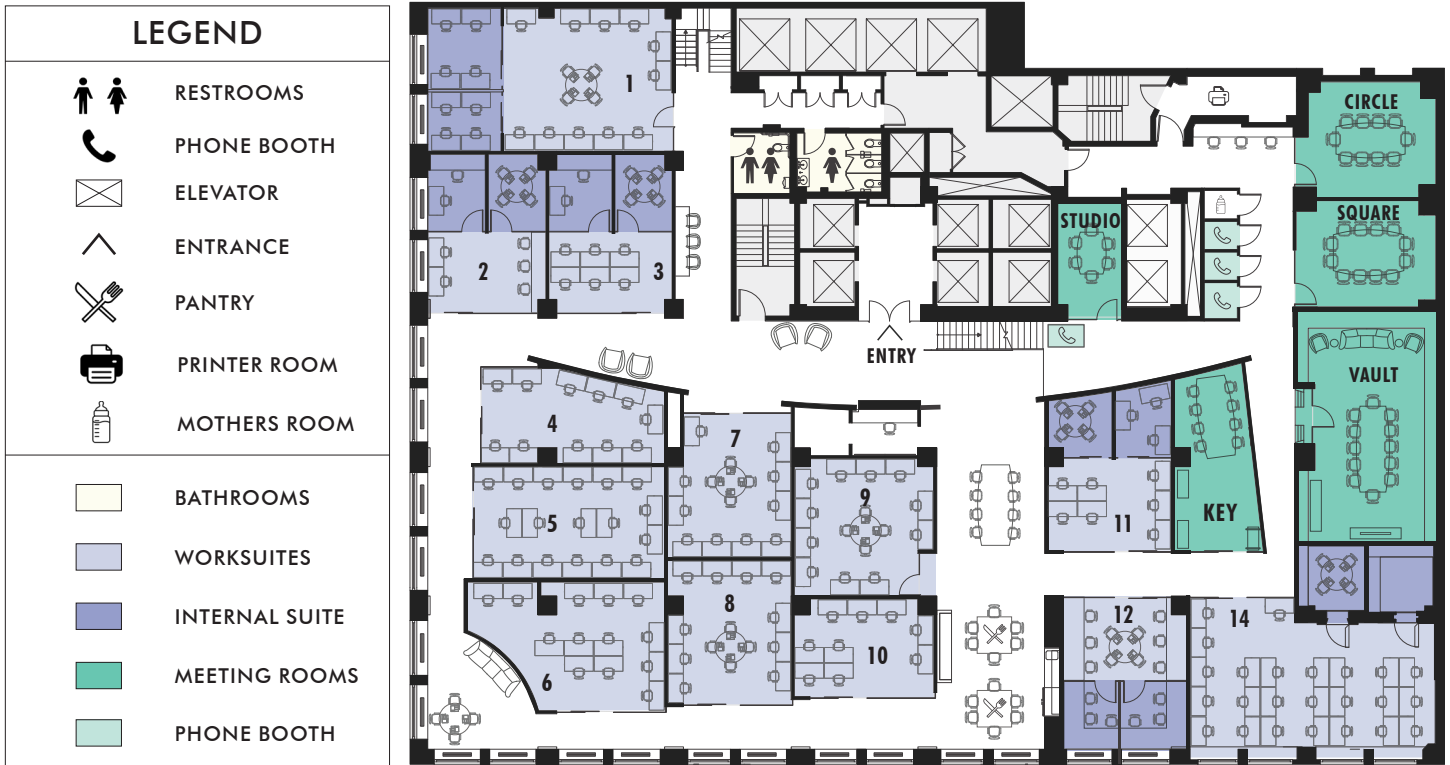

30,000
SQUARE FEET

28
PRIVATE OFFICES

6
MEETING ROOMS

22
FOOT CEILINGS

WiFi & Advanced IT

Furnished Offices

Meeting Rooms

Daily Cleaning

Stocked Kitchen & Coffee

Break Out Space

24/7 Secure Access

Phone Booths

Support Staff

Taxes + Utilities

Mail Room Services

Mothers Room

LOWER LEVEL UNIT NUMBERS 1-14

WORKSUITE	DESK COUNT	INTERNAL SUITE	WINDOW UNIT	MEETING ROOMS	AMENITIES	CAPACITY
Unit 1	19	2	✓	THE CIRCLE	Wi-Fi, Video Conferencing + TV with screen sharing, Whiteboard, Two showing bars	19
Unit 2	7	2	✓			
Unit 3	9	2		THE STUDIO	Wi-Fi, Video Conferencing + TV with screen sharing, Whiteboard, Two showing bars	7
Unit 4	11		✓			
Unit 5	18		✓	THE SQUARE	Wi-Fi, Video Conferencing + TV with screen sharing, Whiteboard, Two showing bars	9
Unit 6	13		✓			
Unit 7	10					
Unit 8	10		✓	THE VAULT	Wi-Fi, Video Conferencing + TV with screen sharing, Whiteboard, Three showing bars	11
Unit 9	11					
Unit 10	9		✓	THE KEY	Wi-Fi, Video Conferencing + TV with screen sharing, Whiteboard, Two showing bars	8
Unit 11	10	2				
Unit 12	12	2	✓			
Unit 14	24	2	✓			
				COMMON SPACE	QUANTITY	CAPACITY
				PHONE ROOMS	6	1-2
				MOTHERS ROOM	1	1

UPPER LEVEL UNIT NUMBERS 17-31

LEGEND

- RESTROOMS
- PHONE BOOTH
- ELEVATOR
- ENTRANCE
- PANTRY

- BATHROOMS
- WORKSUITES
- INTERNAL SUITE
- MEETING ROOMS
- PHONE BOOTH

WORKSUITE	DESK COUNT	INTERNAL SUITE	WINDOW UNIT	MEETING ROOMS	AMENITIES	CAPACITY
Unit 17	15		✓	THE MEZZ	Wi-Fi, Video Conferencing Equipment + TV with screen sharing abilities, Telephone, Two showing bars to display a variety of products	19
Unit 18	17	2	✓			
Unit 20	5					
Unit 21	6			THE NEST	Wi-Fi, Video Conferencing Equipment + TV with screen sharing abilities, Whiteboard, Telephone, Two showing bars to display a variety of products	7
Unit 22	6					
Unit 23	6					
Unit 24	3			COMMON SPACE	QUANTITY	CAPACITY
Unit 25	10		✓	PHONE ROOMS	3	1-2
Unit 26	10		✓			
Unit 27	11		✓			
Unit 28	13	2				
Unit 29	10	1				
Unit 31	3					