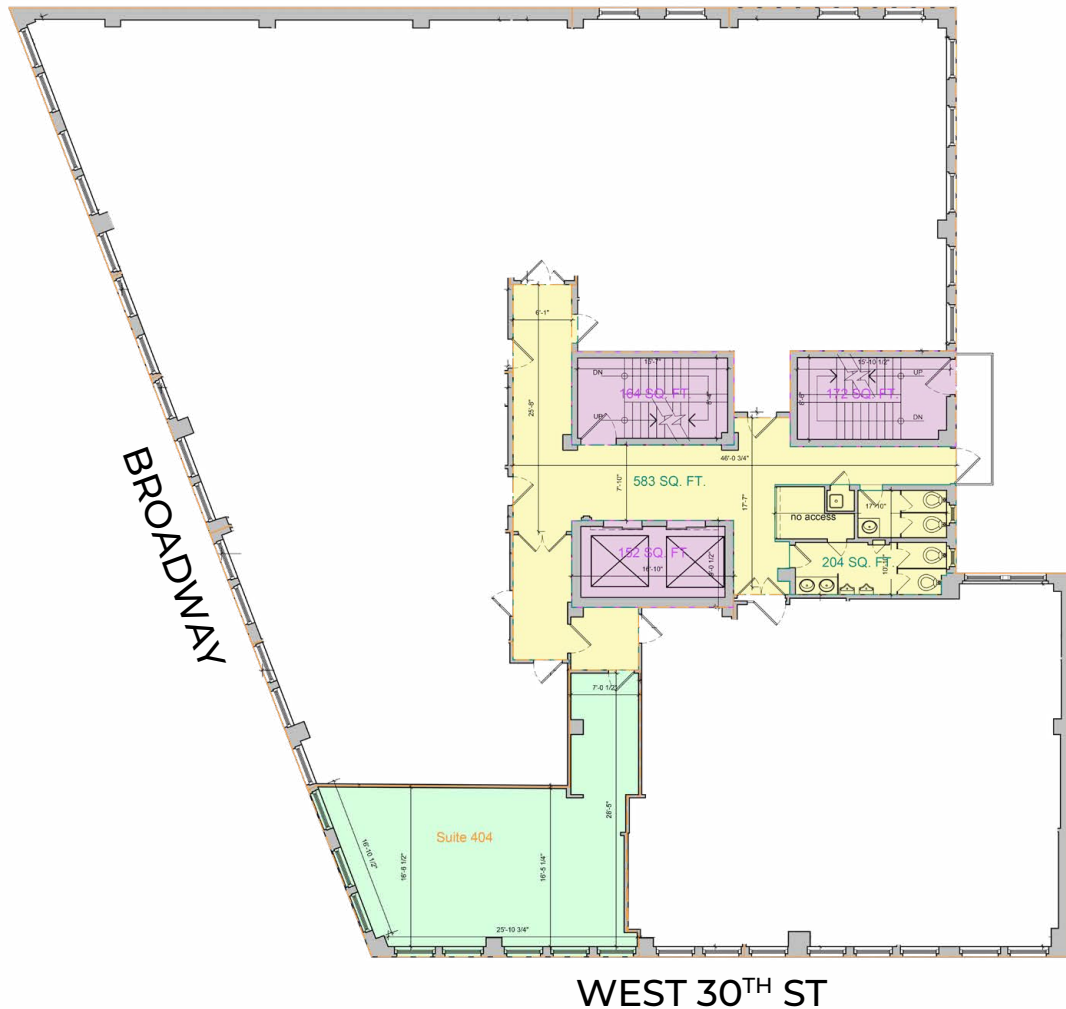

1220 BROADWAY

SUITE 404

SUITE 404: APPX 1,011 SF

FEATURES

- Newly renovated lobby with attended front desk
- Two newly renovated passenger elevators
- One freight elevator
- South-facing office with abundant natural light
- Turn-key office layout — move-in ready
- Flexible use permitted for most office tenants
- Two blocks from Penn Station and Madison Square Park
- Steps from Herald Square subway station

SUITE 404: APPX 1,011 SF

EXIT

1235

1235