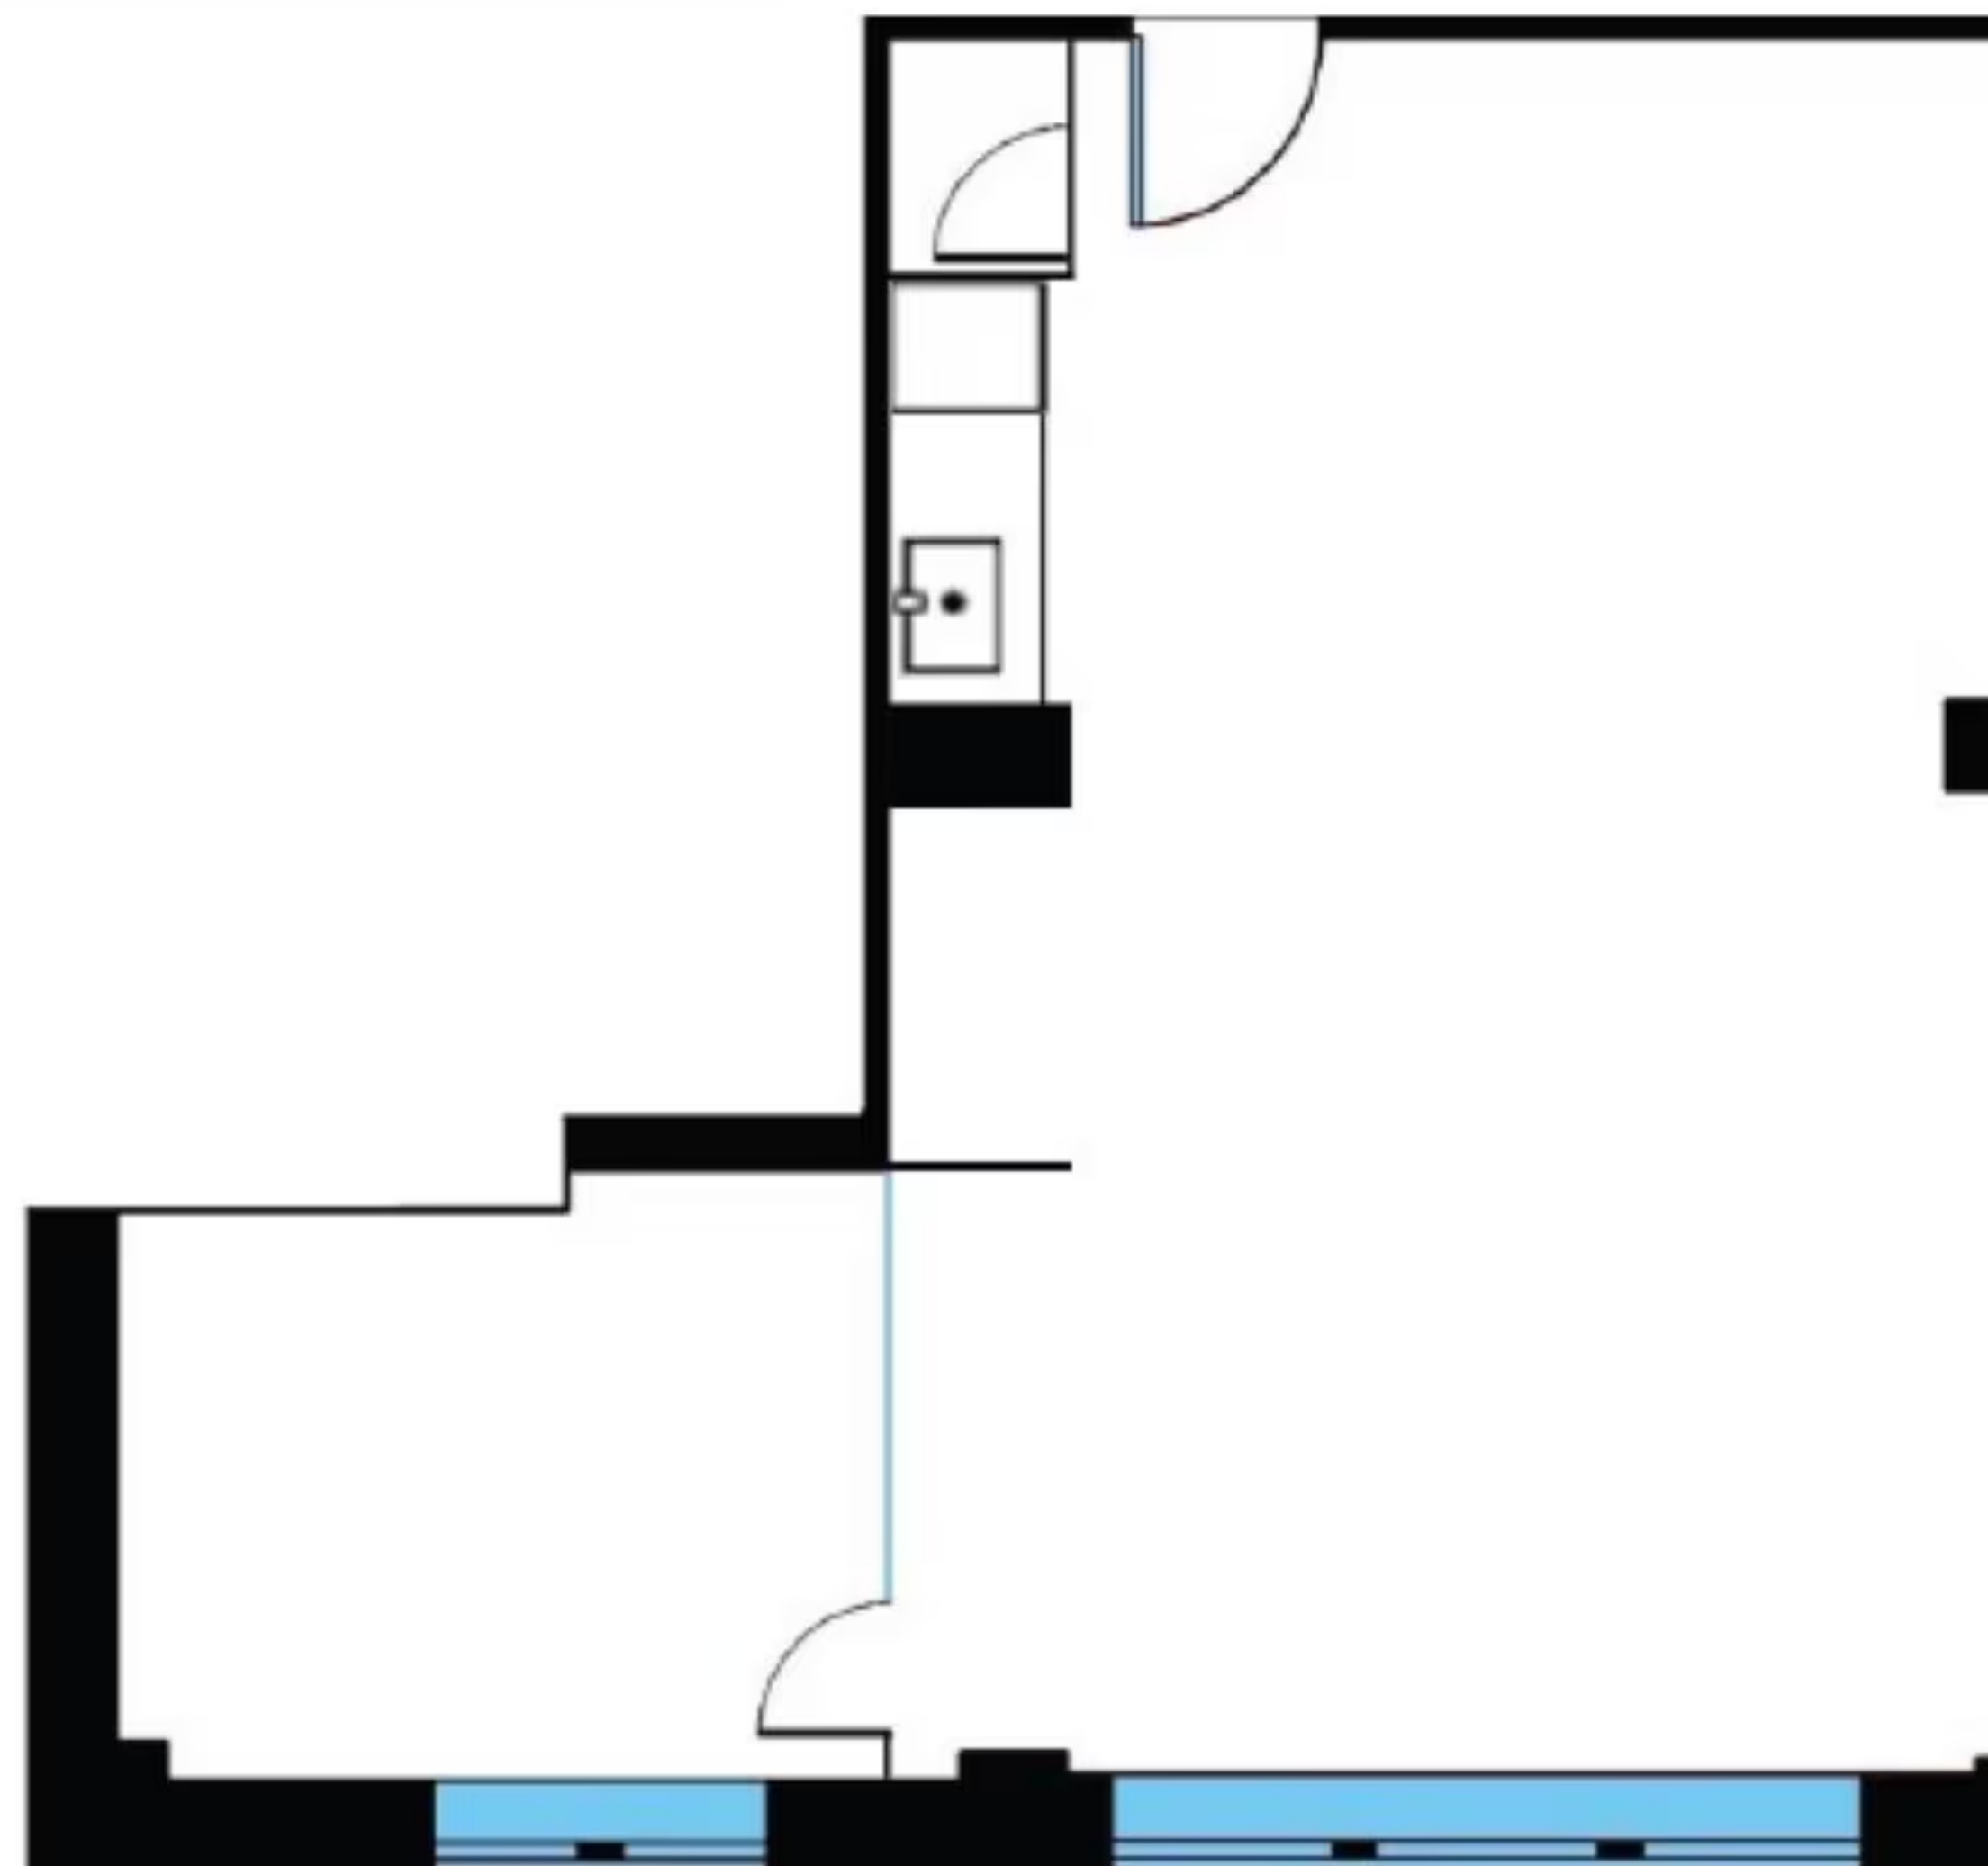

115 West 30th Street

Partial 12th Floor - Suite 1213

1,326 Square Feet

Workstations: 6 - 10 Conference Rooms: 1 Wet Pantry: 1 Storage: 1
Total Headcount: ~10