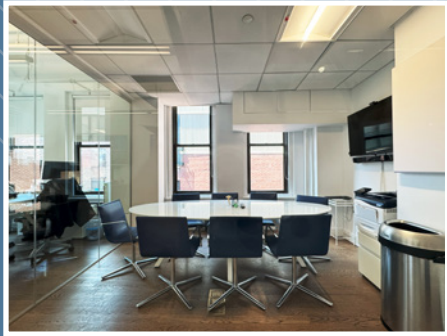

SUITE 1210 - 1,379 RSF
(AS-BUILT PLAN)