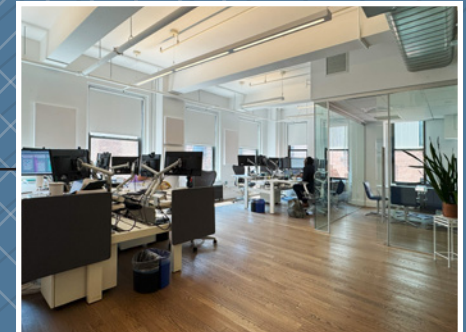

SUITE 1210 - 1,379 RSF
(AS-BUILT PLAN)