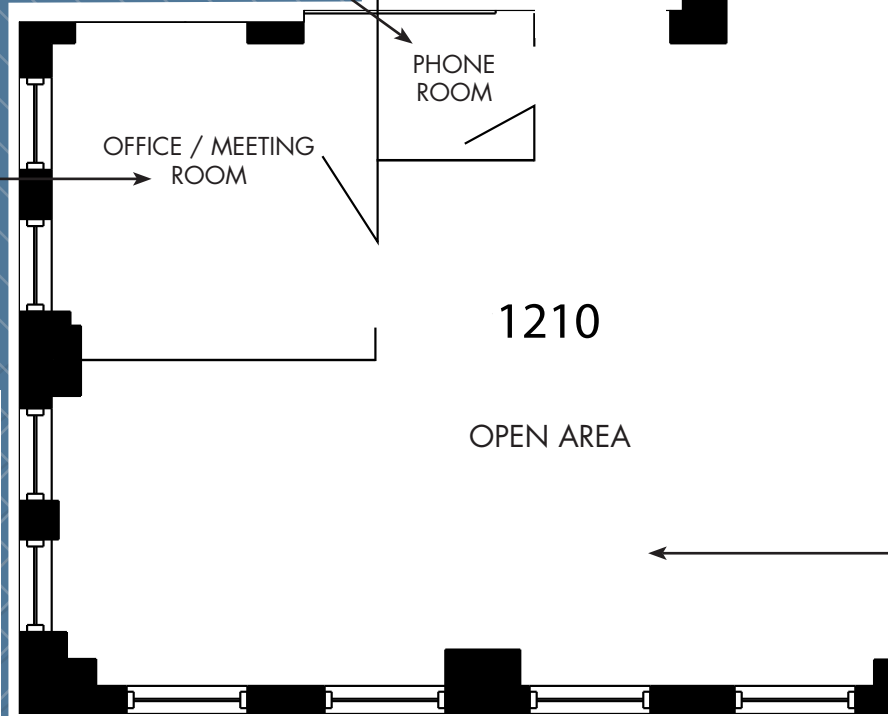

SUITE 1210 - 1,379 RSF
(AS-BUILT PLAN)