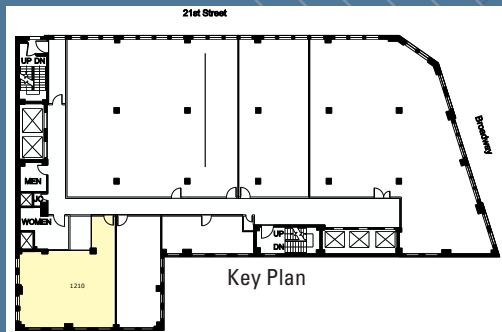

SUITE 1210 - 1,379 RSF
(AS-BUILT PLAN)