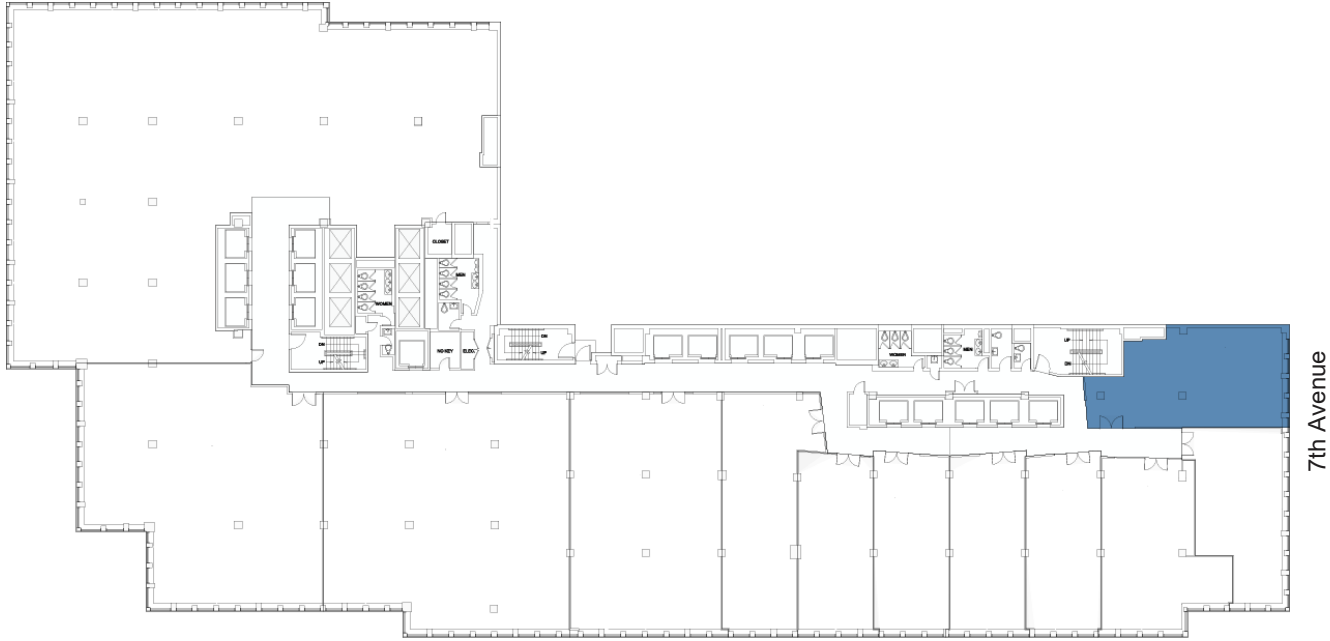

1407 Broadway

NEW YORK

7th Floor | Suite 721

1,852 RSF

Availability: Immediately

West 39th Street

7th Avenue

1407 Broadway

NEW YORK

8th Floor | Suite 801
3,741 RSF
Availability: Immediately

1407 Broadway

NEW YORK

9th Floor | Suite 919
1,388 RSF
Availability: 5/1/26

1407 Broadway

NEW YORK

9th Floor | Suite 921
1,402 RSF
Availability: Immediately