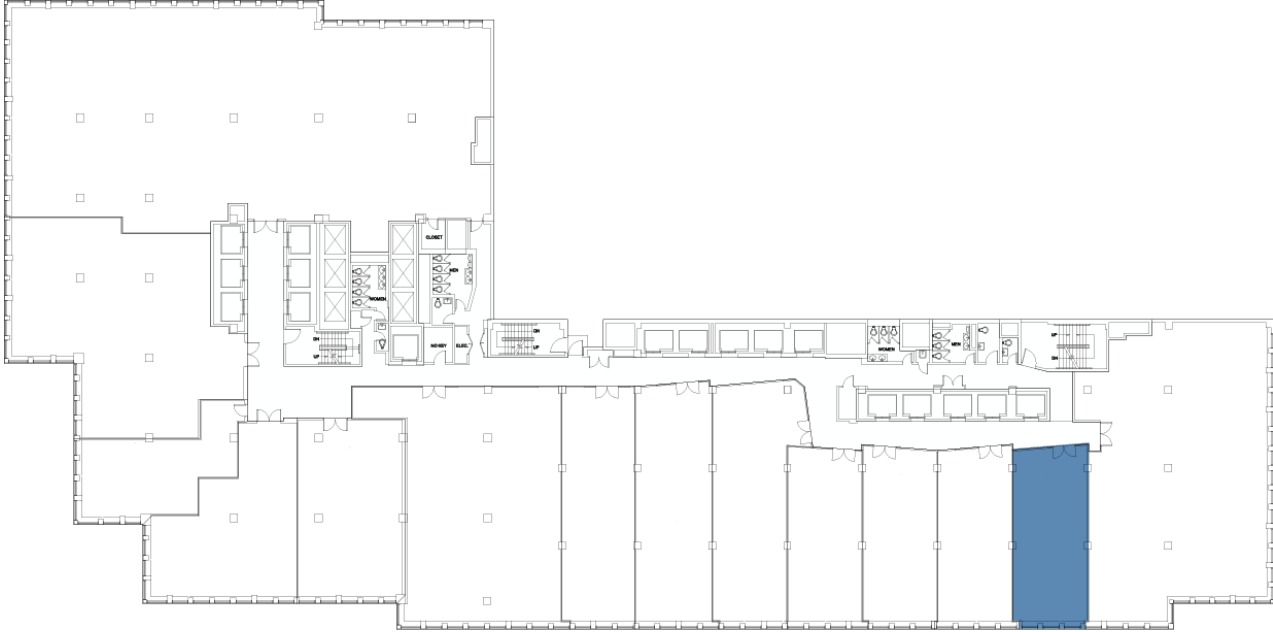

1407 Broadway

NEW YORK

7th Floor | Suite 721

1,852 RSF

Availability: Immediately

West 39th Street

7th Avenue

1407 Broadway

NEW YORK

8th Floor | Suite 801
3,741 RSF
Availability: Immediately

1407 Broadway

NEW YORK

9th Floor | Suite 919
1,388 RSF
Availability: 5/1/26

1407 Broadway

NEW YORK

9th Floor | Suite 921
1,402 RSF
Availability: Immediately