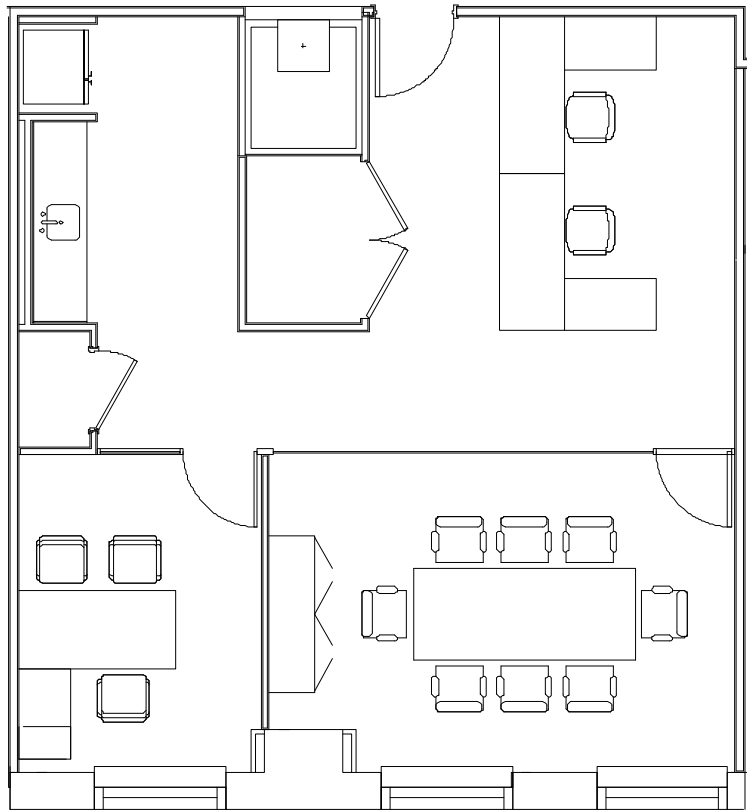

45

Rockefeller Plaza

New York City
26th Floor | 1,389 RSF
Available Immediately

Comments: One office, conference room, open work area/reception, pantry, and storage. South facing with views of Rockefeller Plaza and the Rink.