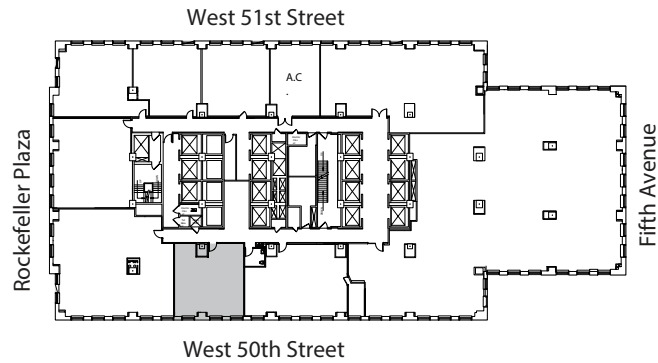

45

Rockefeller Plaza

New York City
26th Floor | 1,389 RSF
Available Immediately

Comments: One office, conference room, open work area/reception, pantry, and storage. South facing with views of Rockefeller Plaza and the Rink.