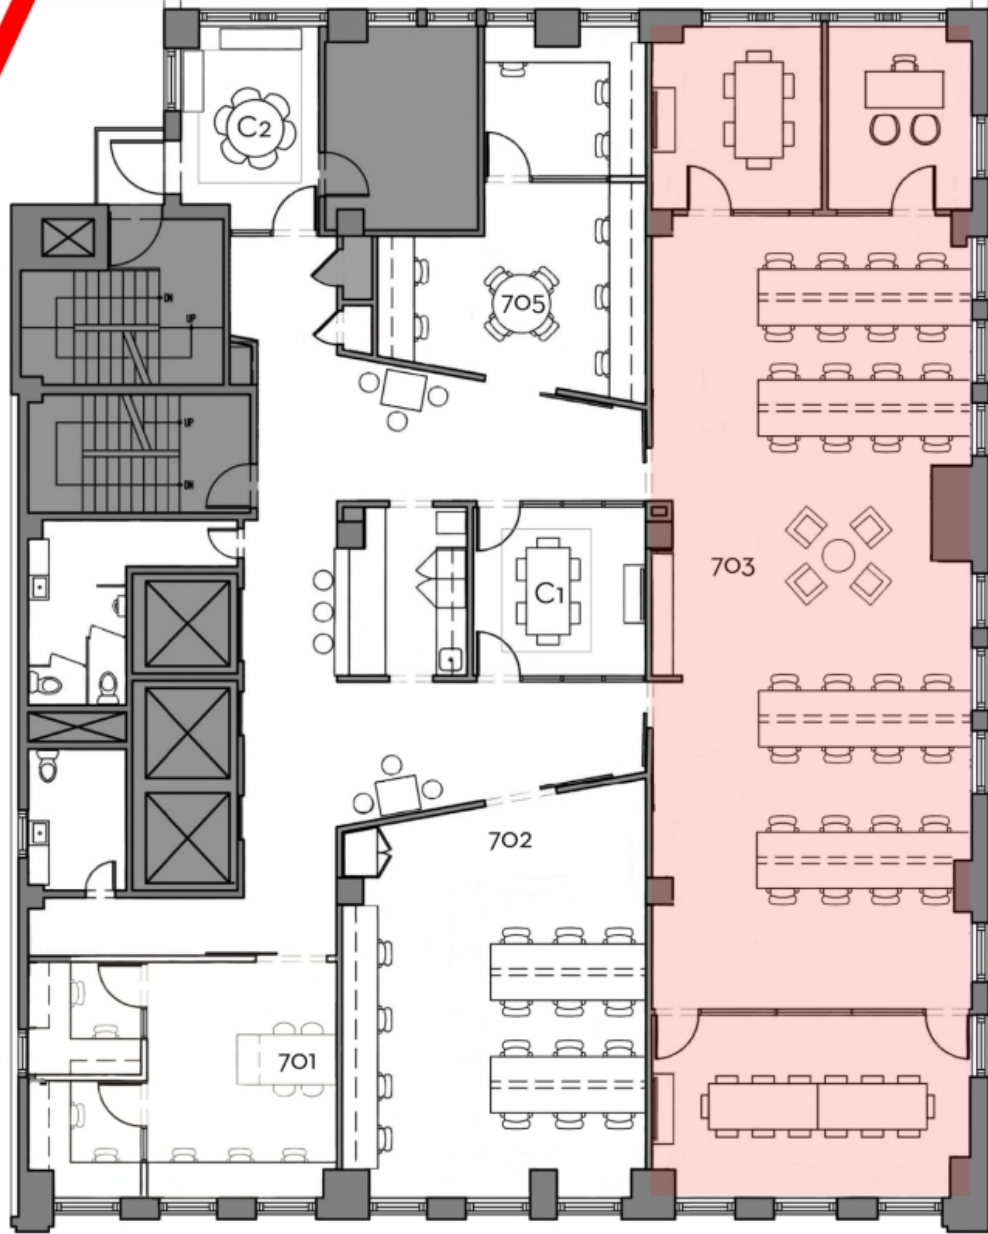

# 8TH FLOOR

## Suite 802

Private Suite, Floor Plan Flexible, Exterior

Term Length  
6 Mo. Min

Available From  
August 1, 2026

Number of Seats  
25+

Monthly Cost

\$20,000

# 9TH FLOOR