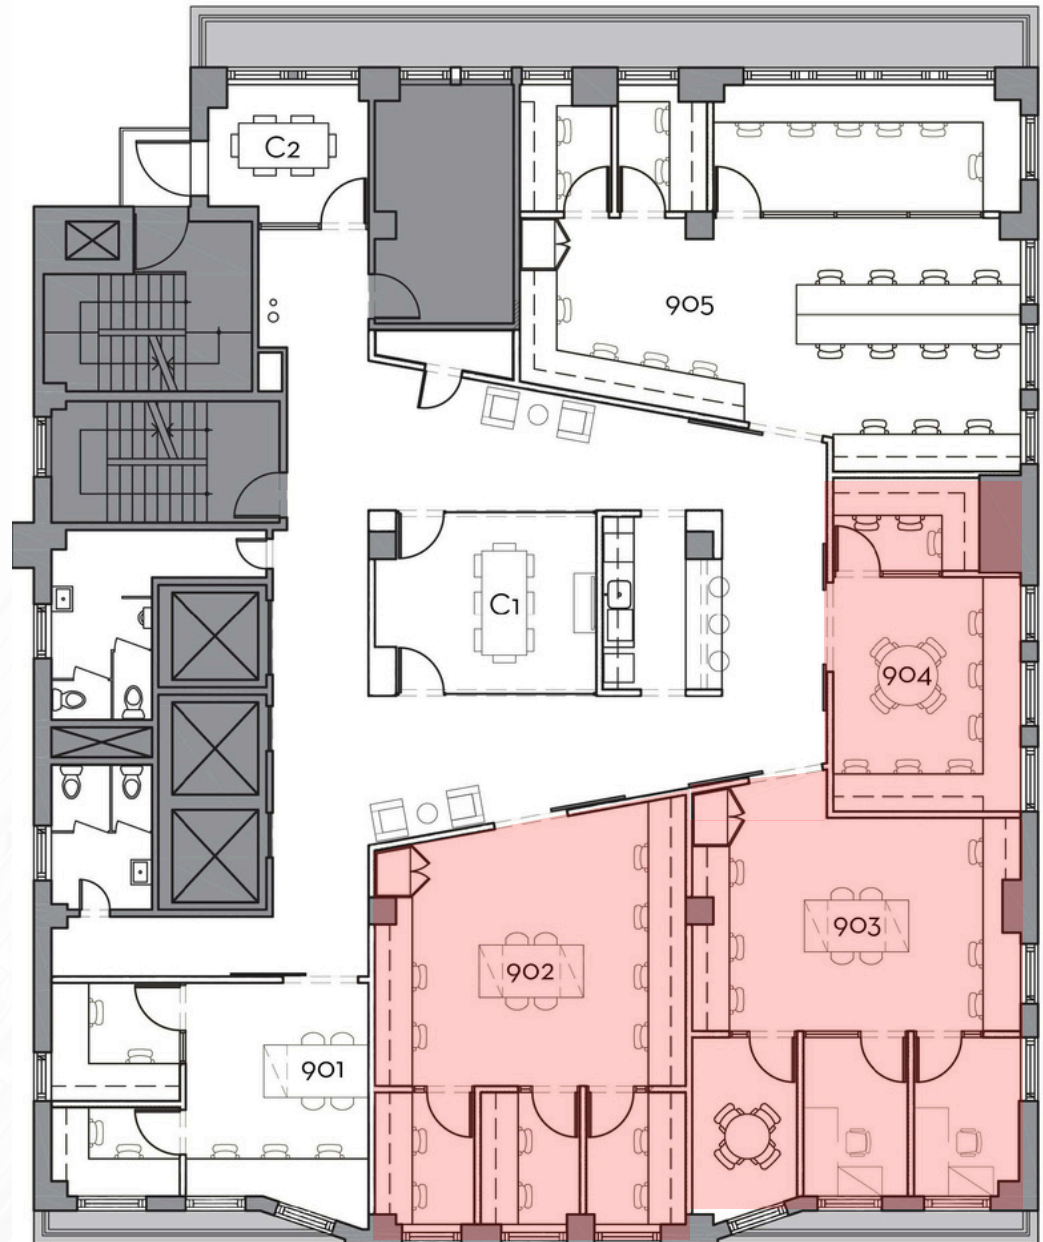

## Suite 902

Private Suite, Three Internal Offices, Exterior

**Term Length**  
6 Mo. Min

**Available From**  
May 1, 2026

**Number of Seats**  
10-12

**Monthly Cost**

\$9,400

## Suite 903

Private Suite, Three Internal Offices, Exterior

**Term Length**  
6 Mo. Min

**Available From**  
Immediately

**Number of Seats**  
10-12

**Monthly Cost**

\$10,000

\*902-904 can be combined into one suite

# 9TH FLOOR

## Suite 904

Private Suite, Three Internal Offices, Exterior

**Term Length**  
Flexible

**Available From**  
Immediately

**Number of Seats**  
6-7

**Monthly Cost**

\$6,400

\*902-904 can be combined into one suite