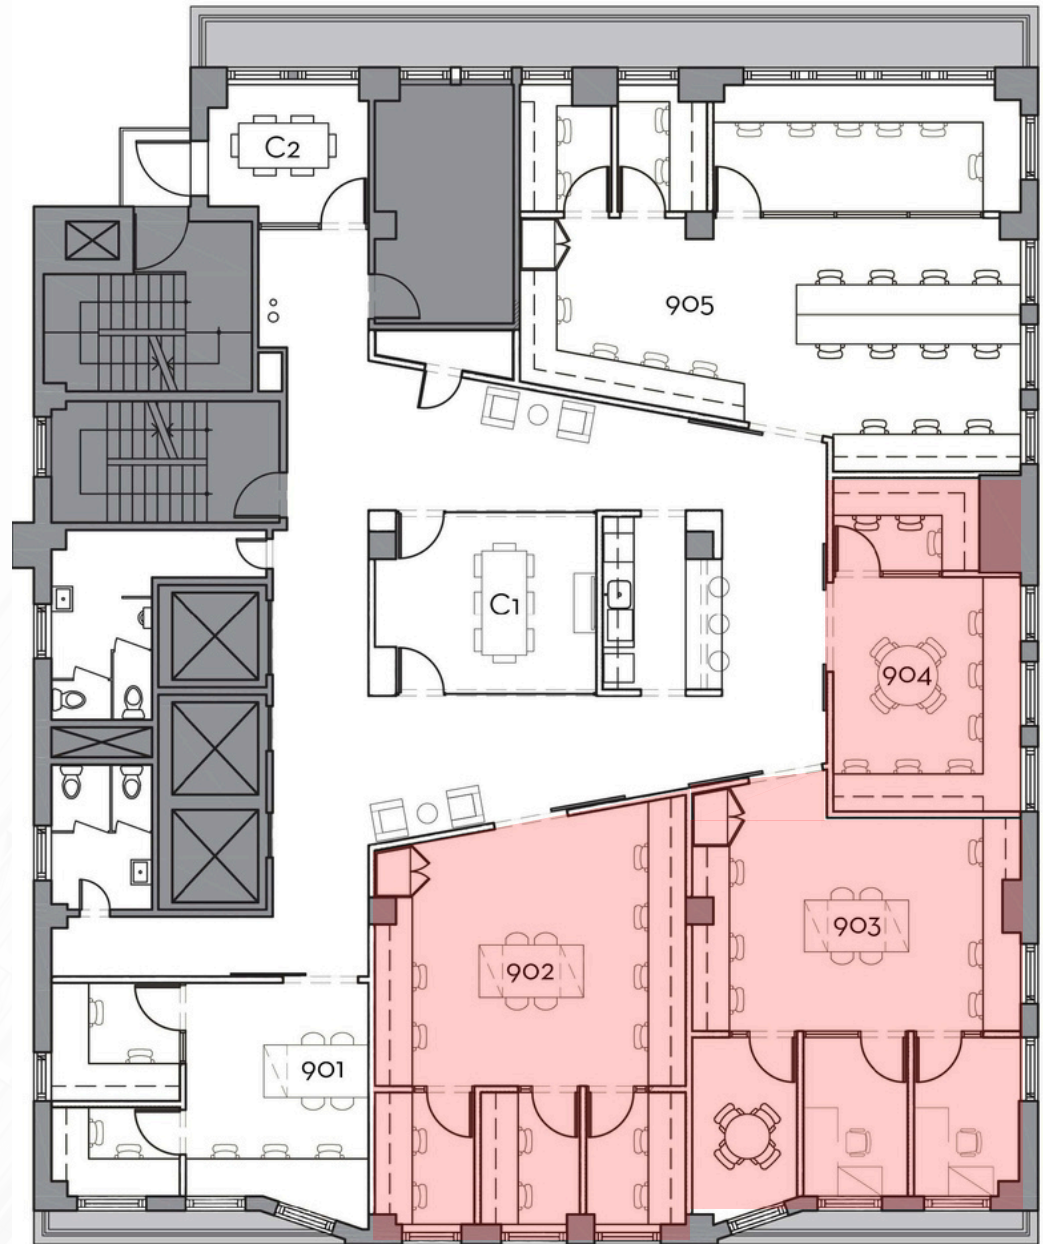

# 9TH FLOOR

## Suite 904

Private Suite, Three Internal Offices, Exterior

**Term Length**  
Flexible

**Available From**  
Immediately

**Number of Seats**  
6-7

**Monthly Cost**

\$6,400

\*902-904 can be combined into one suite

# 10TH FLOOR

## Suite 1001

Private Suite, Two Internal Offices, Exterior

Term Length  
6 Mo. Min

Available From  
April 1, 2026

Number of Seats  
10-12

Monthly Cost

\$9,200