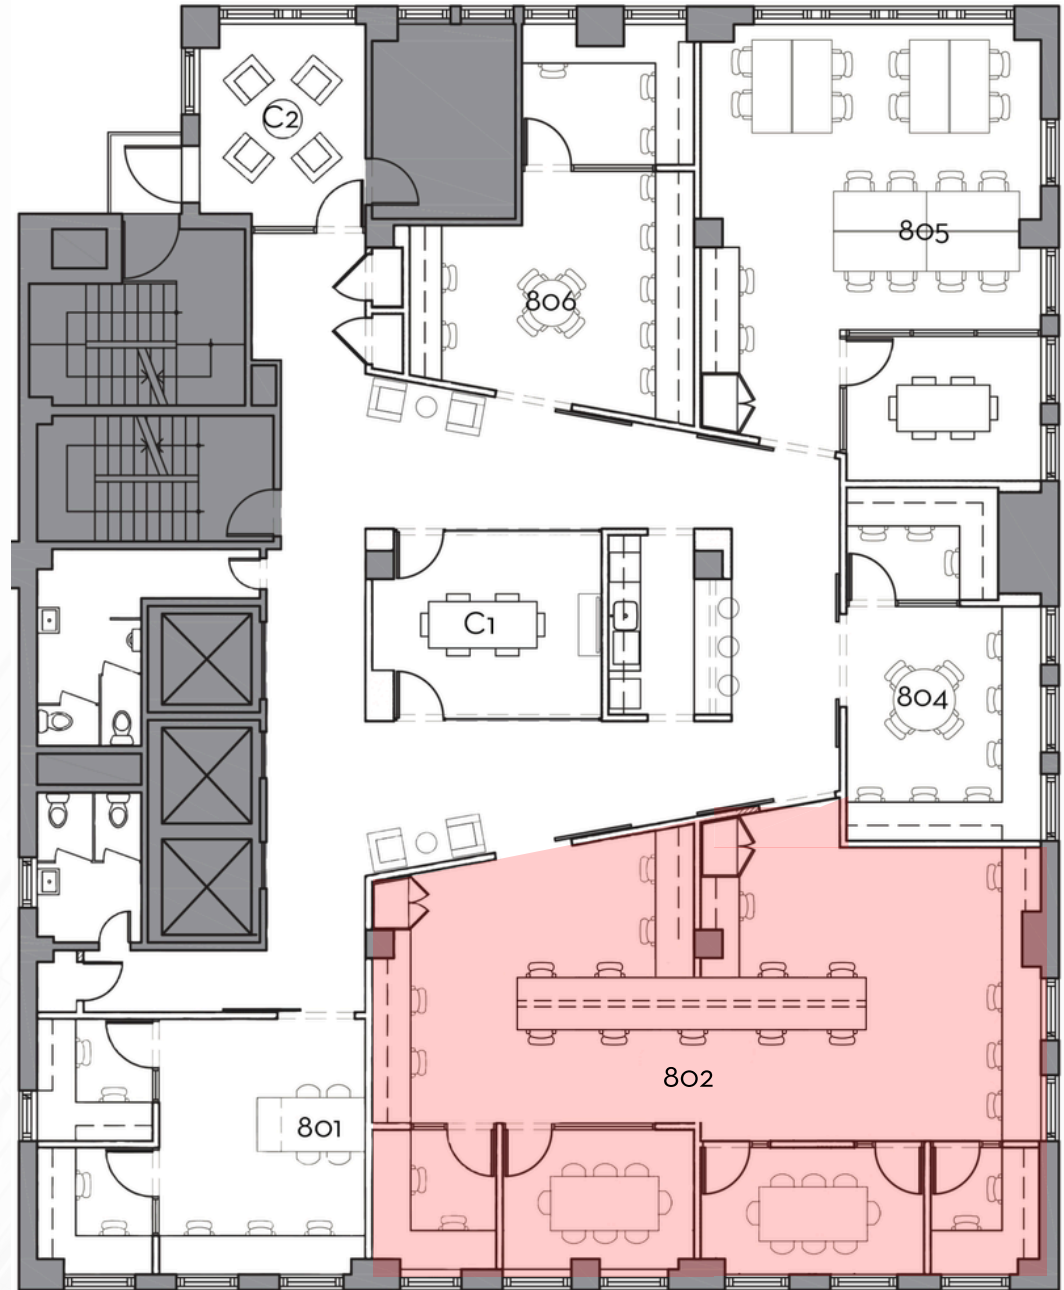

## Suite 802

Private Suite, Floor Plan Flexible, Exterior

Term Length  
6 Mo. Min

Available From  
August 1, 2026

Number of Seats  
25+

Monthly Cost

\$20,000

# 9TH FLOOR

## Suite 902

Private Suite, Three Internal Offices, Exterior

**Term Length**  
6 Mo. Min

**Available From**  
May 1, 2026

**Number of Seats**  
10-12

**Monthly Cost**

\$9,400

## Suite 903

Private Suite, Three Internal Offices, Exterior

**Term Length**  
6 Mo. Min

**Available From**  
Immediately

**Number of Seats**  
10-12

**Monthly Cost**

\$10,000

\*902-904 can be combined into one suite