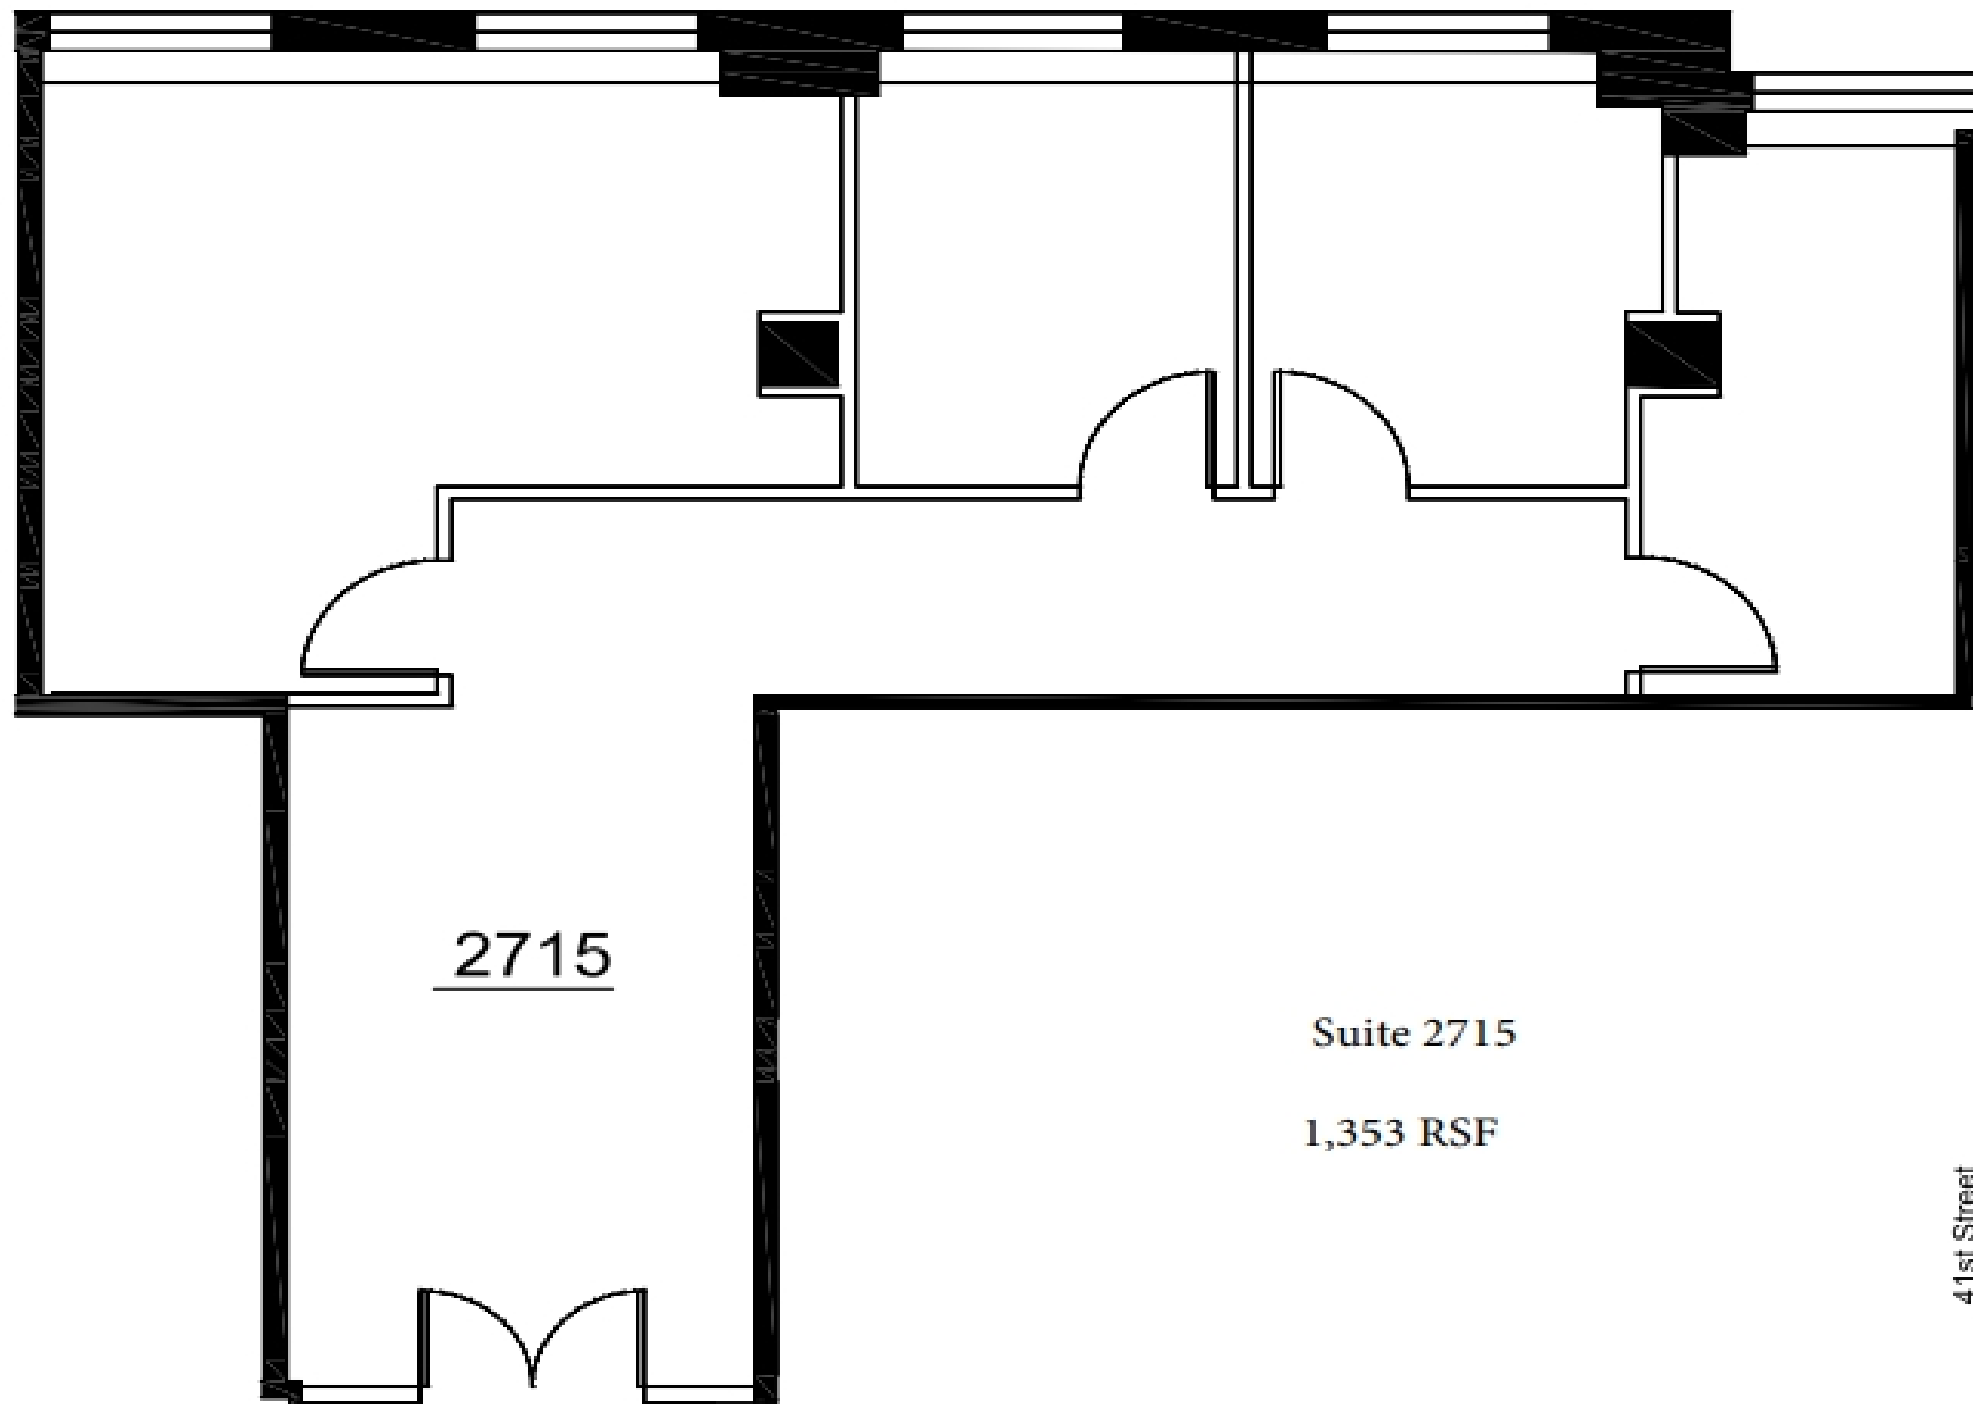

1 SUITE 2705 EXISTING  
SCALE: 1/8" = 1'-0"

**THE CHANIN BUILDING**  
122 EAST 42nd STREET, NEW YORK, NY 10168

**SUITE 2705  
EXISTING**

AUG 11, 2025  
**EX1**

2715

Suite 2715

1,353 RSF

41st Street

42nd Street

Lexington Avenue

Key Plan  
Not to scale

122 East 42nd Street

New York, NY 10168

27th Floor