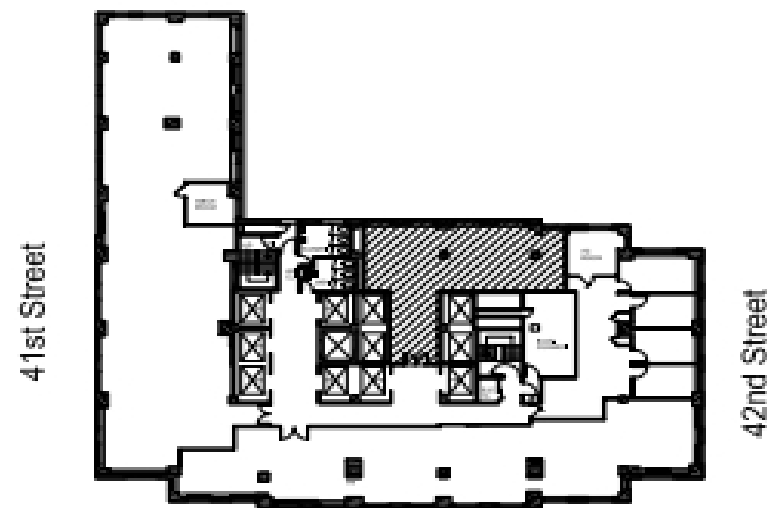

1 SUITE 2705 EXISTING  
SCALE: 1/8" = 1'-0"

**THE CHANIN BUILDING**  
122 EAST 42nd STREET, NEW YORK, NY 10168

**SUITE 2705  
EXISTING**

AUG 11, 2025  
**EX1**

2715

Suite 2715

1,353 RSF

41st Street

42nd Street

Lexington Avenue

Key Plan  
Not to scale

122 East 42nd Street

New York, NY 10168

27th Floor