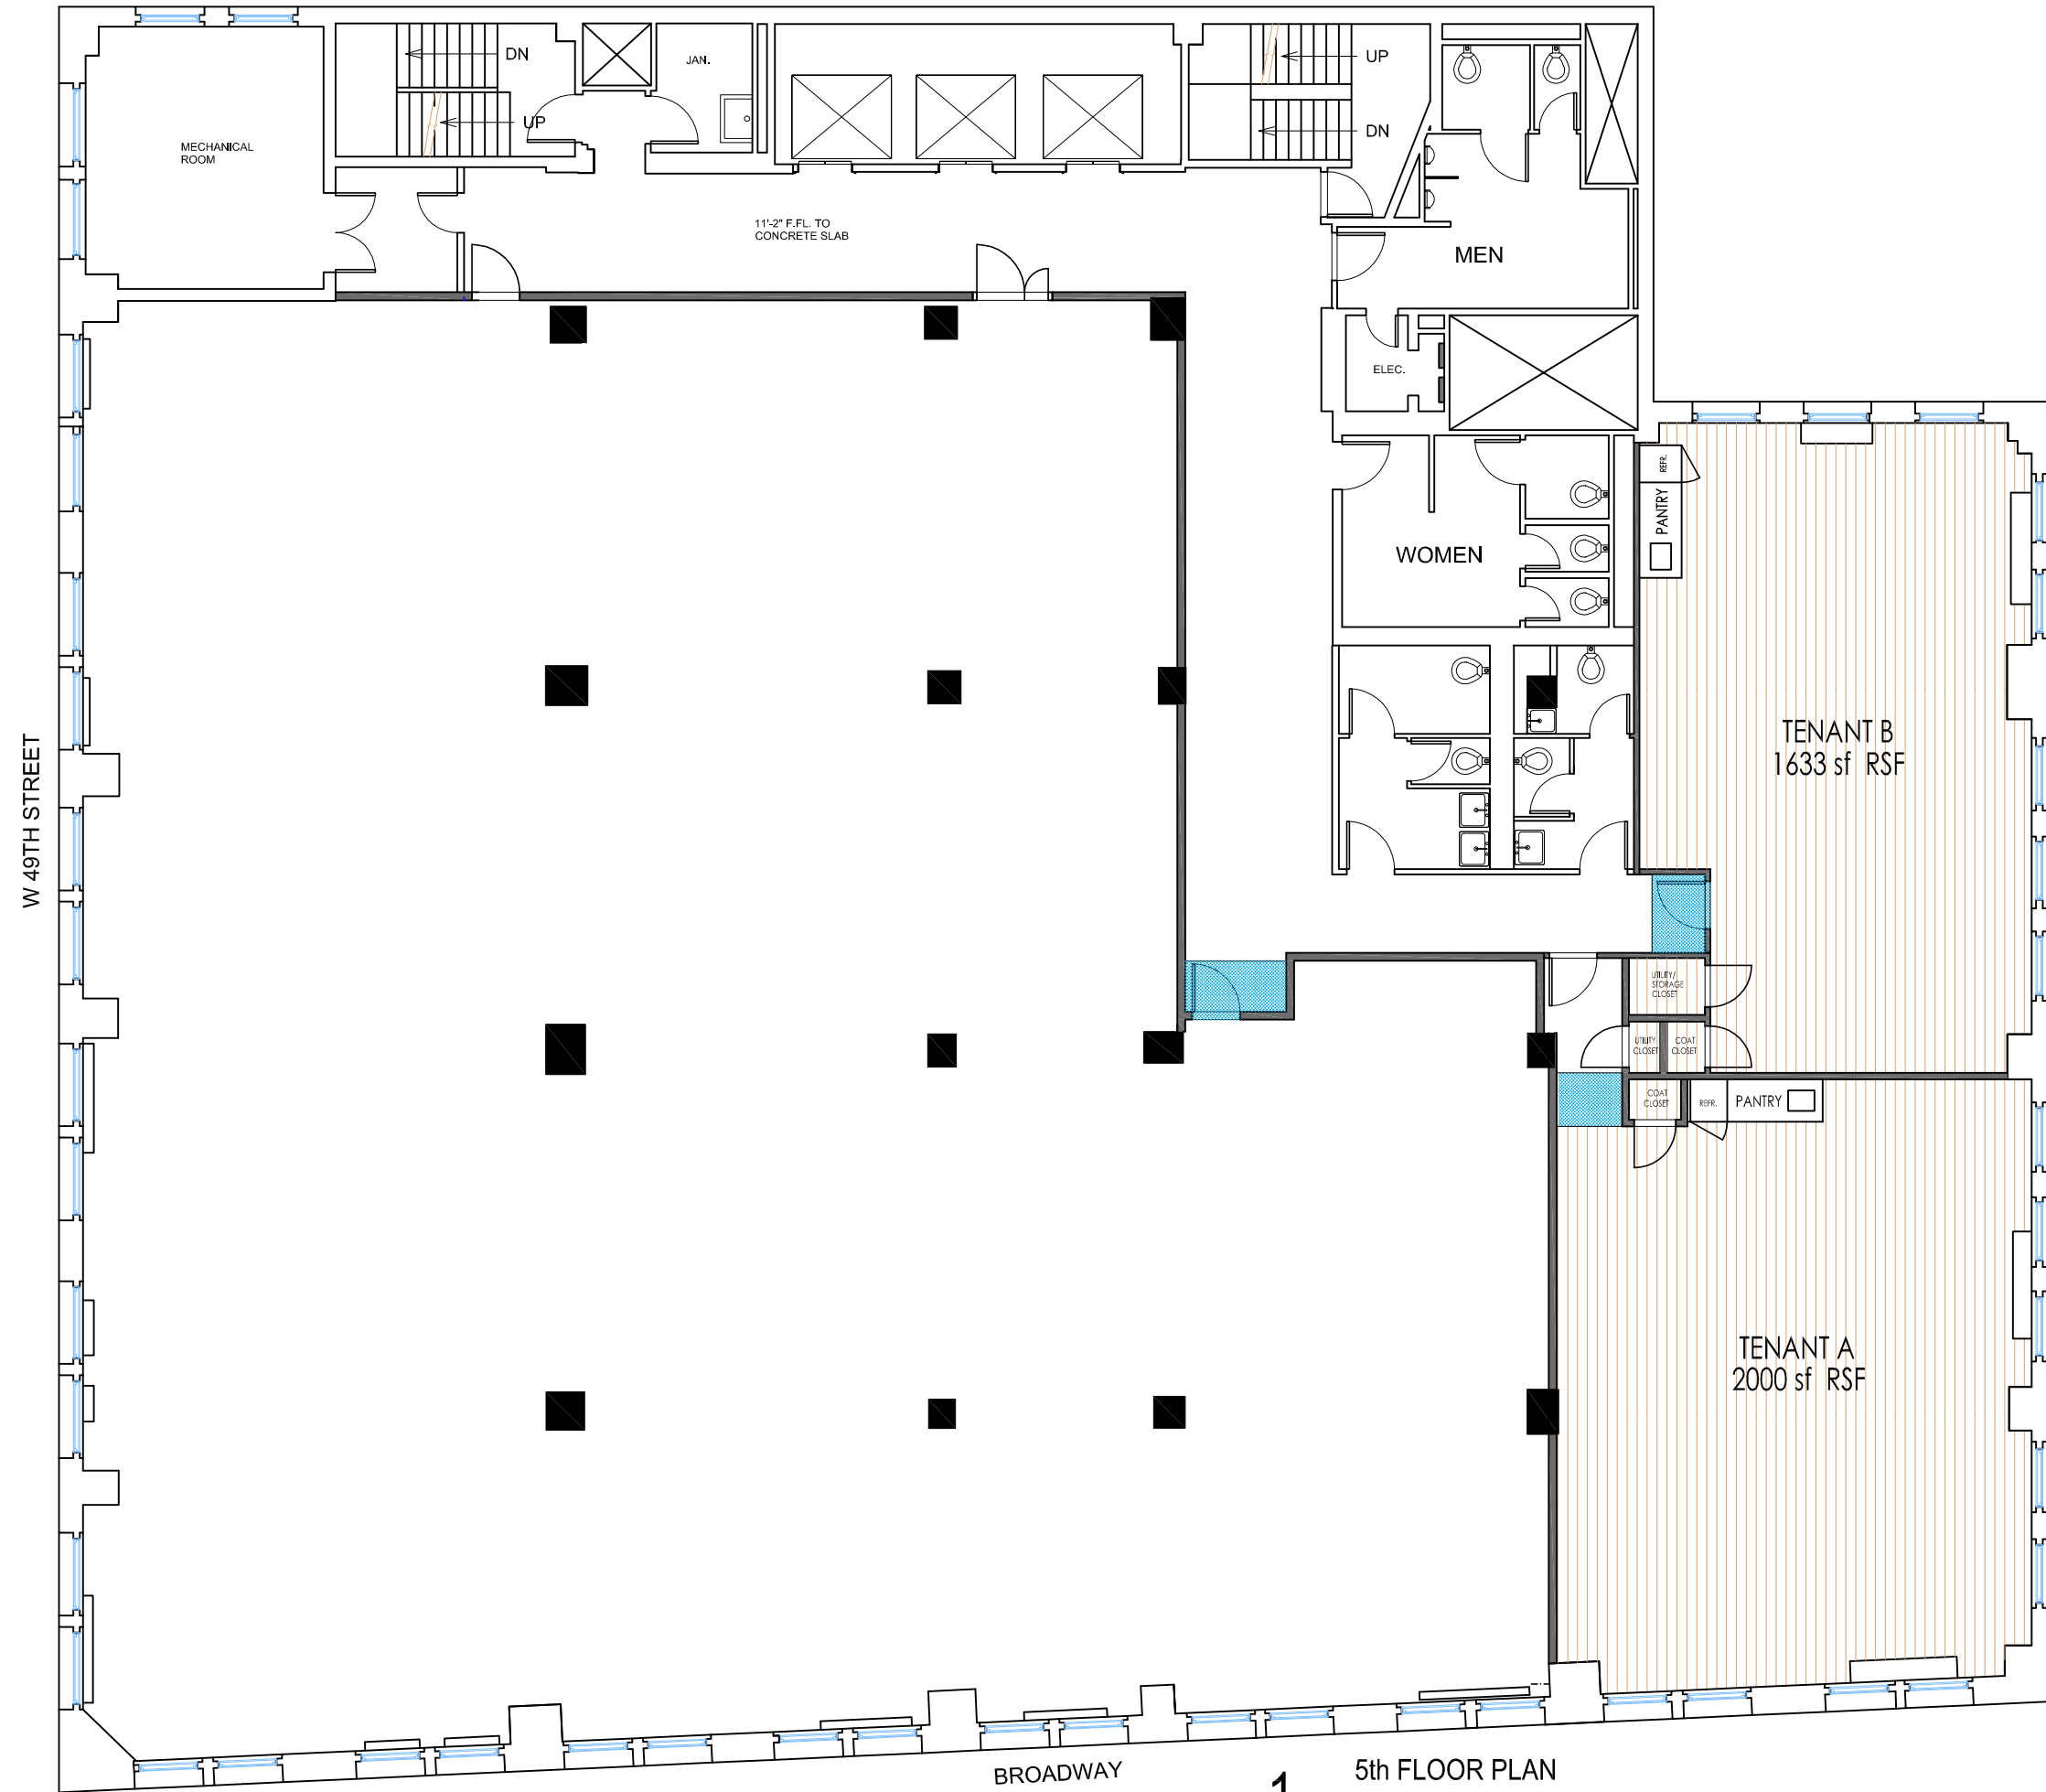

THE BRILL BUILDING  
1619 BROADWAY, 5th FLOOR  
NEW YORK, NY 10019

W 49TH STREET

BROADWAY

1 5th FLOOR PLAN  
SCALE: