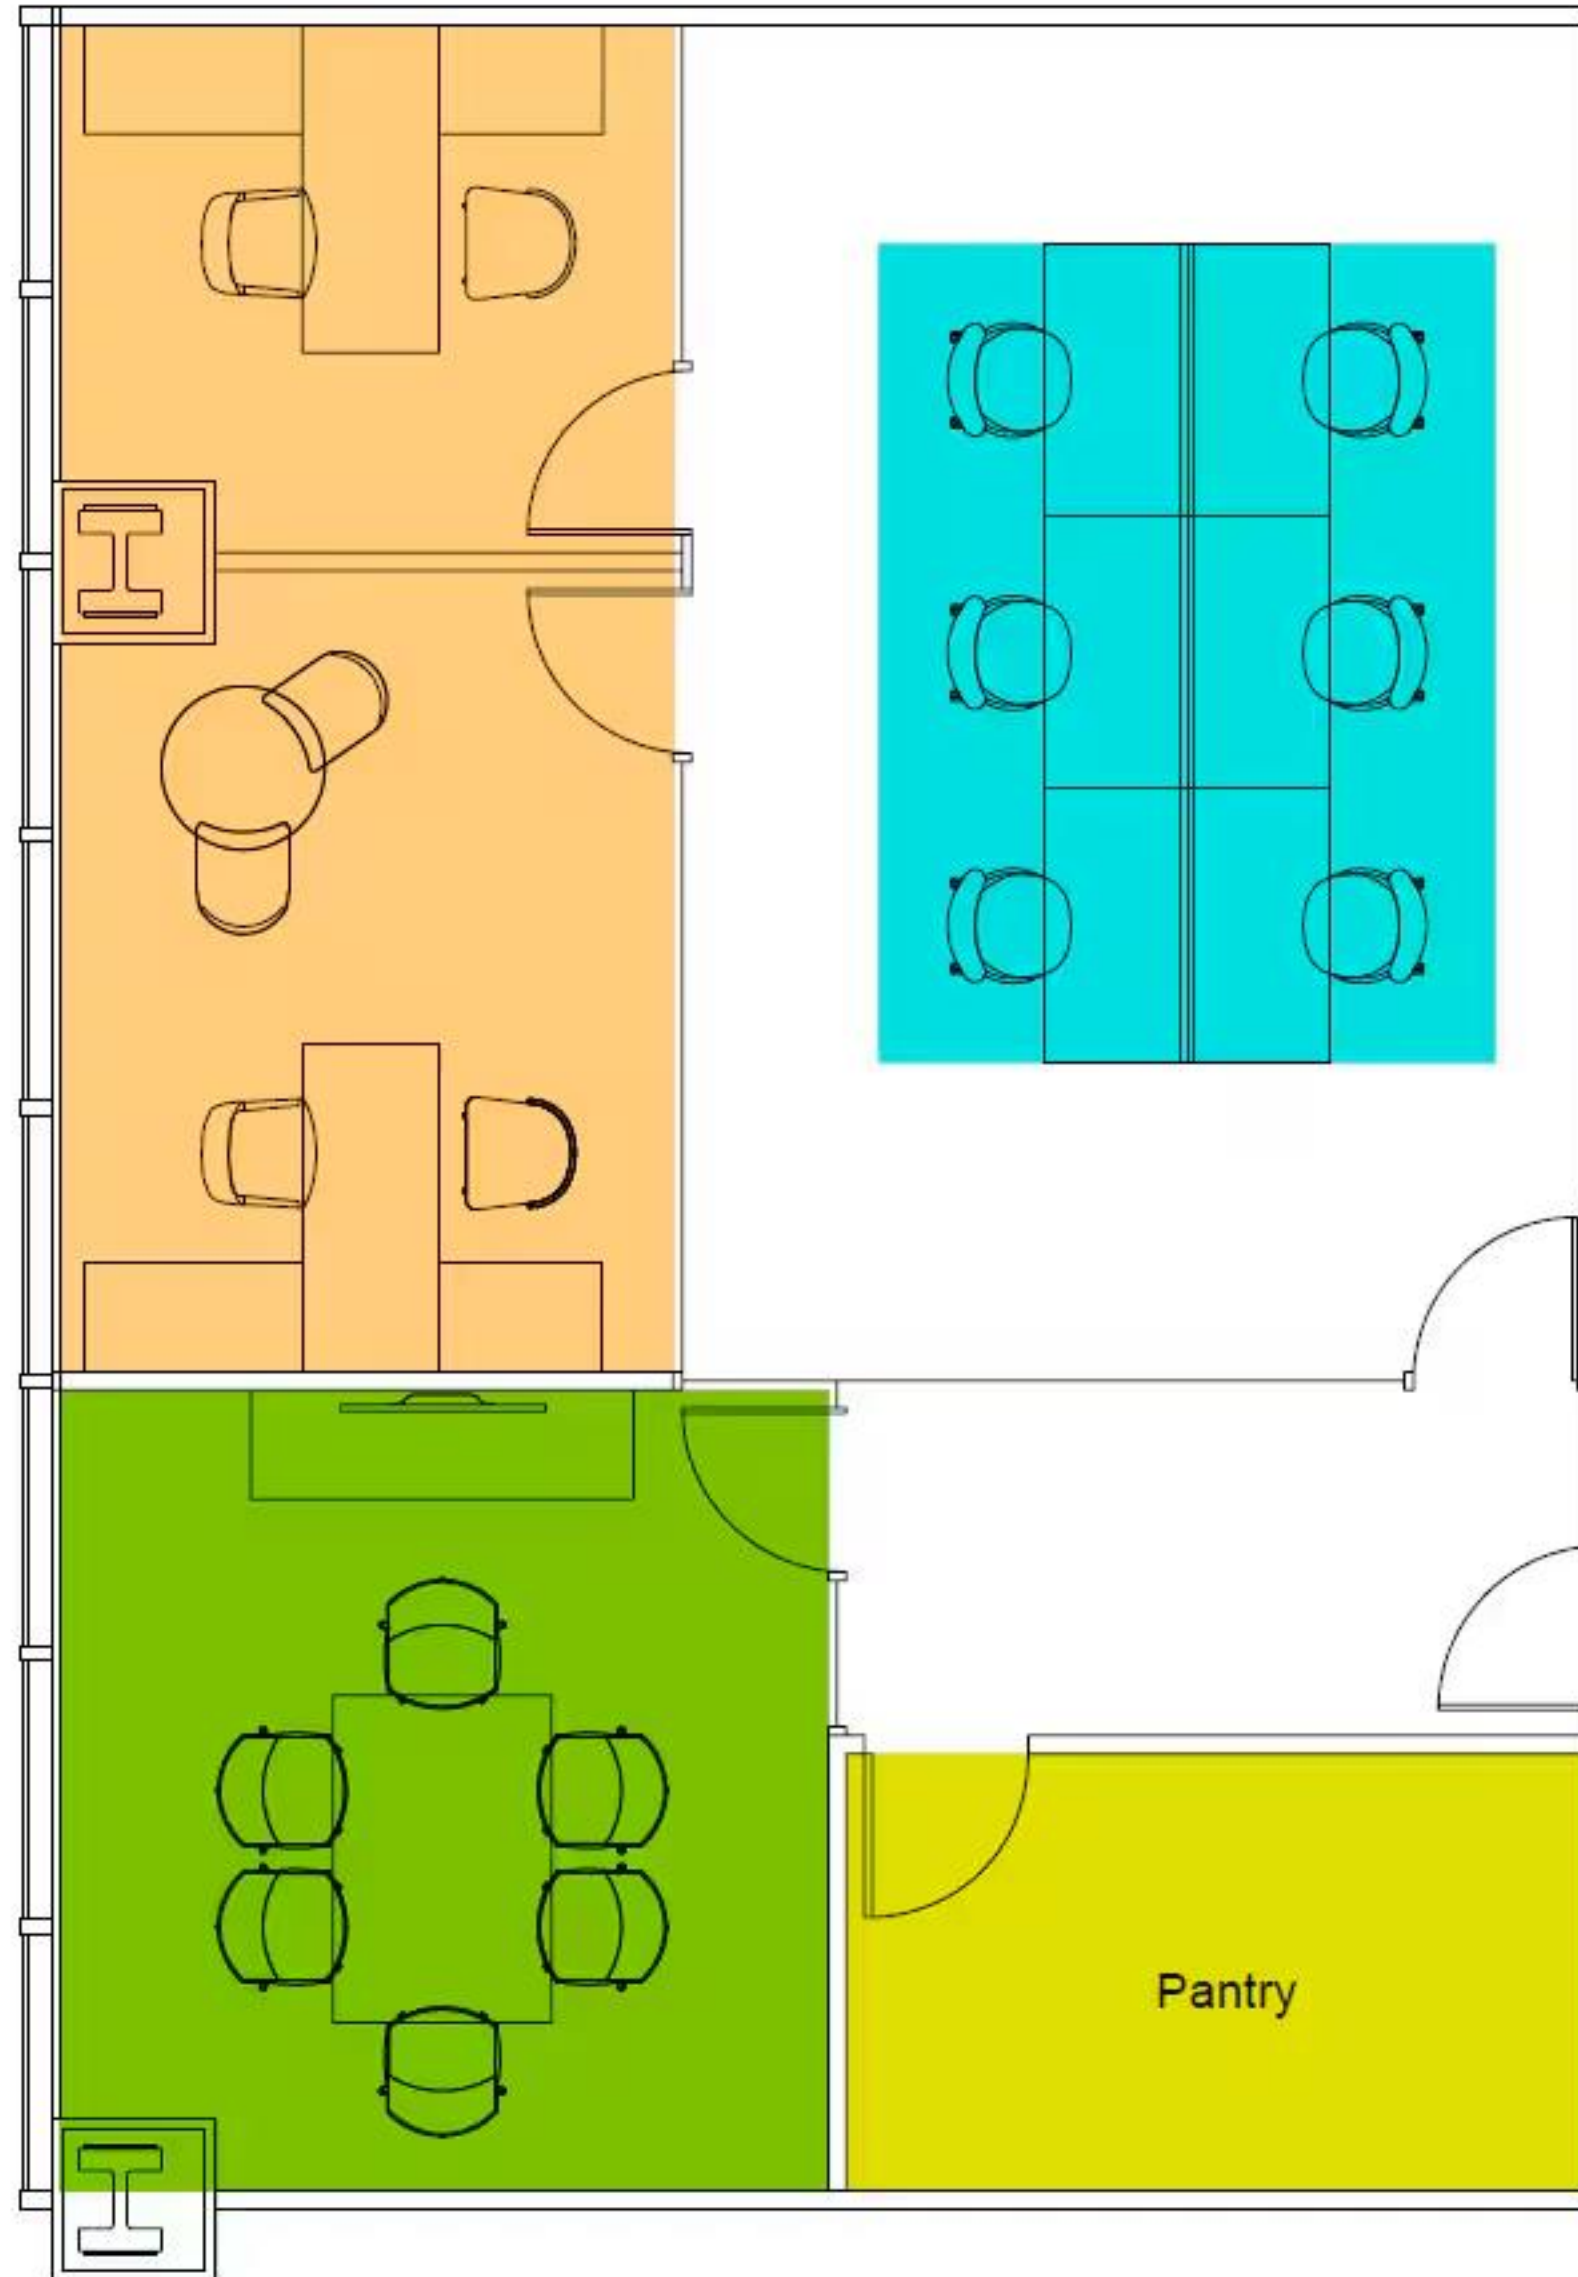

Times Square Tower

Suite 3506

35th Floor

Conference & Collaboration

Conference Room ● _____ 1

Offices

Private Offices ● _____ 2

Workstation

Workstation (5' x 2-6") ● _____ 6

Support Spaces

Pantry ● _____ 1