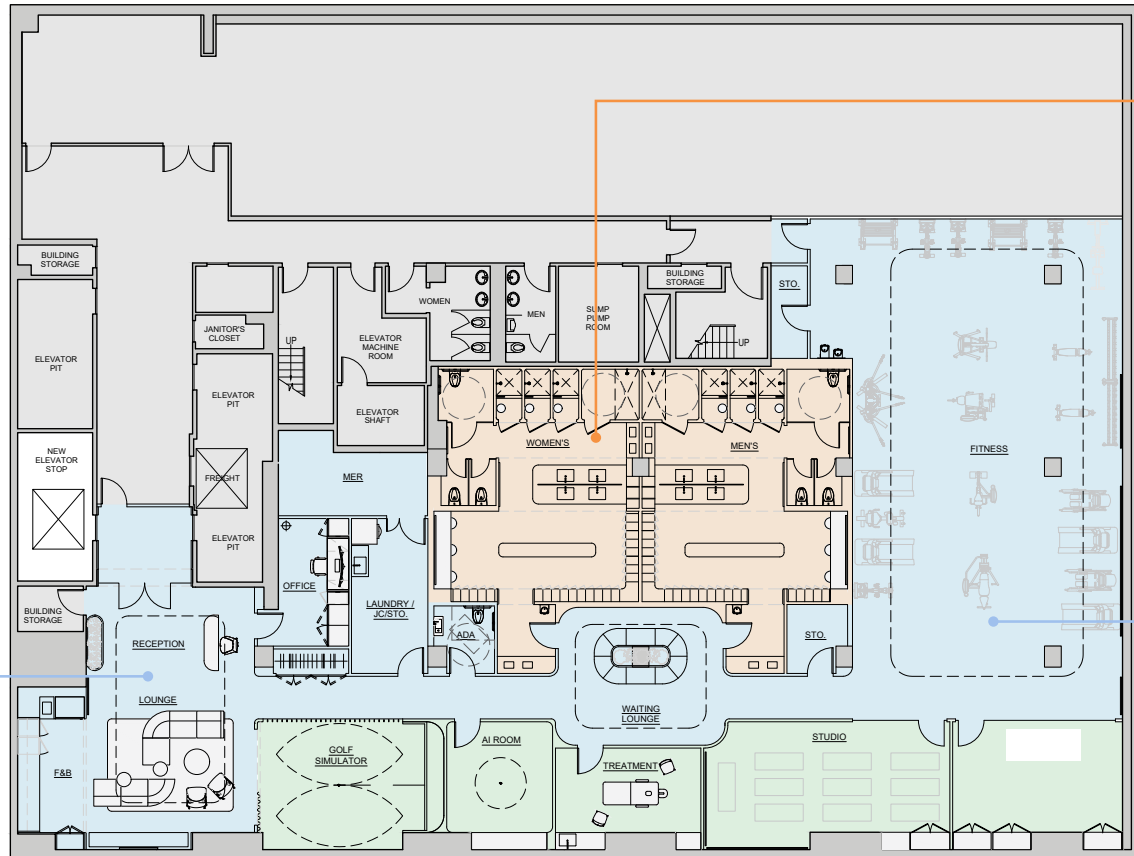

Ideal Location + Prestigious
Address

Easy Proximity to
Grand Central Terminal

New Lobby Interior

EAST 56TH ST

EAST 57TH ST

PARK AVENUE

CLUB 450

Wellness Center Entry

Wellness Center Reception

Wellness Center Golf Simulator

Wellness Center Locker Room

Wellness Center Fitness Room

Wellness Center Fitness Studio

PREMIUM PRE-BUILT FINISHES

PREMIUM PRE-BUILT FINISHES

PREMIUM PRE-BUILT FINISHES