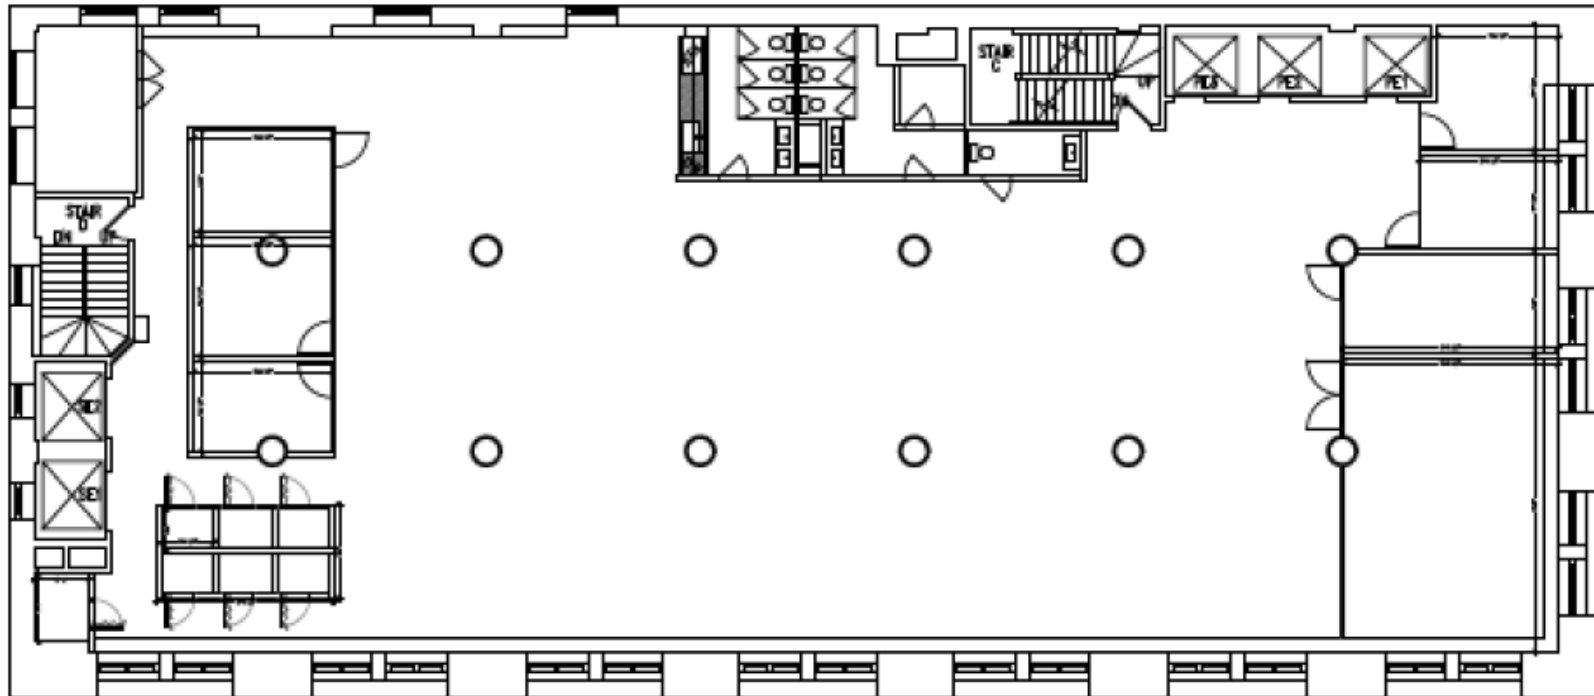

100

FIFTH / AVE

Entire 9th Floor

10,666 RSF

- / High-end built space with great natural light throughout
- / Available November 2026
- / Streetscape views along Fifth Avenue
- / Brand new lobby with 24/7 security
- / Access to communal rooftop terrace
- / Prestigious tenant roster

Entire 9th Floor
10,666 RSF

Lobby and Rooftop Terrace

100

FIFTH / AVE
