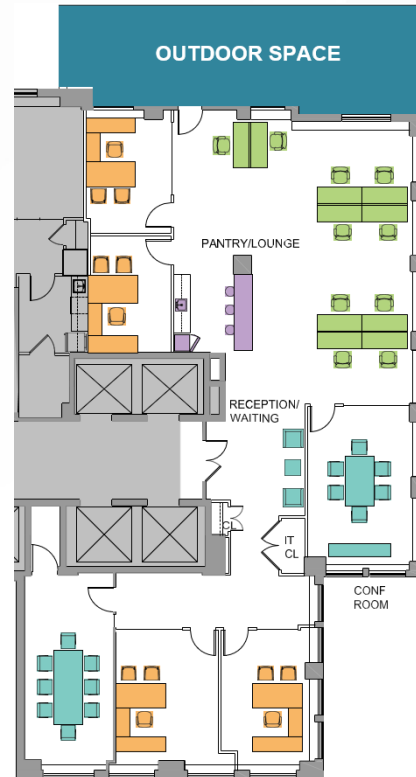

**SUITE 1500**  
6,095 RSF

**SUITE 1501**  
4,677 RSF

## MADISON

40th STREET

**SUITE 1500** 6,095 RSF  
**SUITE 1501** 4,677 RSF

**TERM: NEGOTIABLE**  
**POSSESSION: IMMEDIATE**  
**RENT: UPON REQUEST**

**SUITE 1500 HIGHLIGHTS**

- Beautifully built, fully furnished installation
- Private usable terrace with open city views
- Glass offices, conference rooms & open bullpen
- Custom wet pantry with stainless appliances
- Exposed ceilings; cleaning included
- 24/7/365 attended lobby

**SUITE 1501 HIGHLIGHTS**

- Beautifully built installation
- Private usable terrace with open city views
- Mix of private offices and conference rooms
- Pantry / lounge area
- Corner exposure with abundant natural light