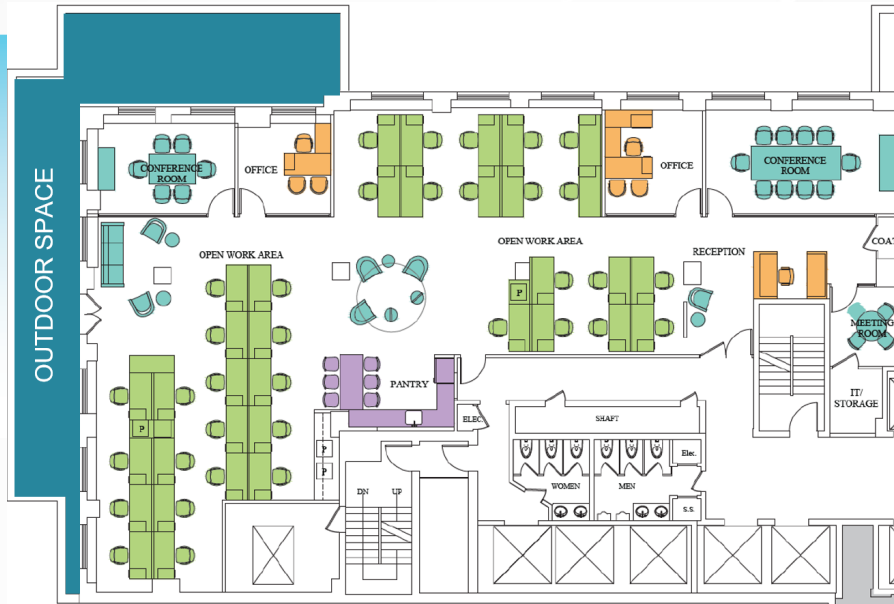

**SUITE 1500**  
6,095 RSF

**SUITE 1501**  
4,677 RSF

## MADISON

40th STREET

**SUITE 1500** 6,095 RSF  
**SUITE 1501** 4,677 RSF

**TERM: NEGOTIABLE**  
**POSSESSION: IMMEDIATE**  
**RENT: UPON REQUEST**

**SUITE 1500 HIGHLIGHTS**

- Beautifully built, fully furnished installation
- Private usable terrace with open city views
- Glass offices, conference rooms & open bullpen
- Custom wet pantry with stainless appliances
- Exposed ceilings; cleaning included
- 24/7/365 attended lobby

**SUITE 1501 HIGHLIGHTS**

- Beautifully built installation
- Private usable terrace with open city views
- Mix of private offices and conference rooms
- Pantry / lounge area
- Corner exposure with abundant natural light