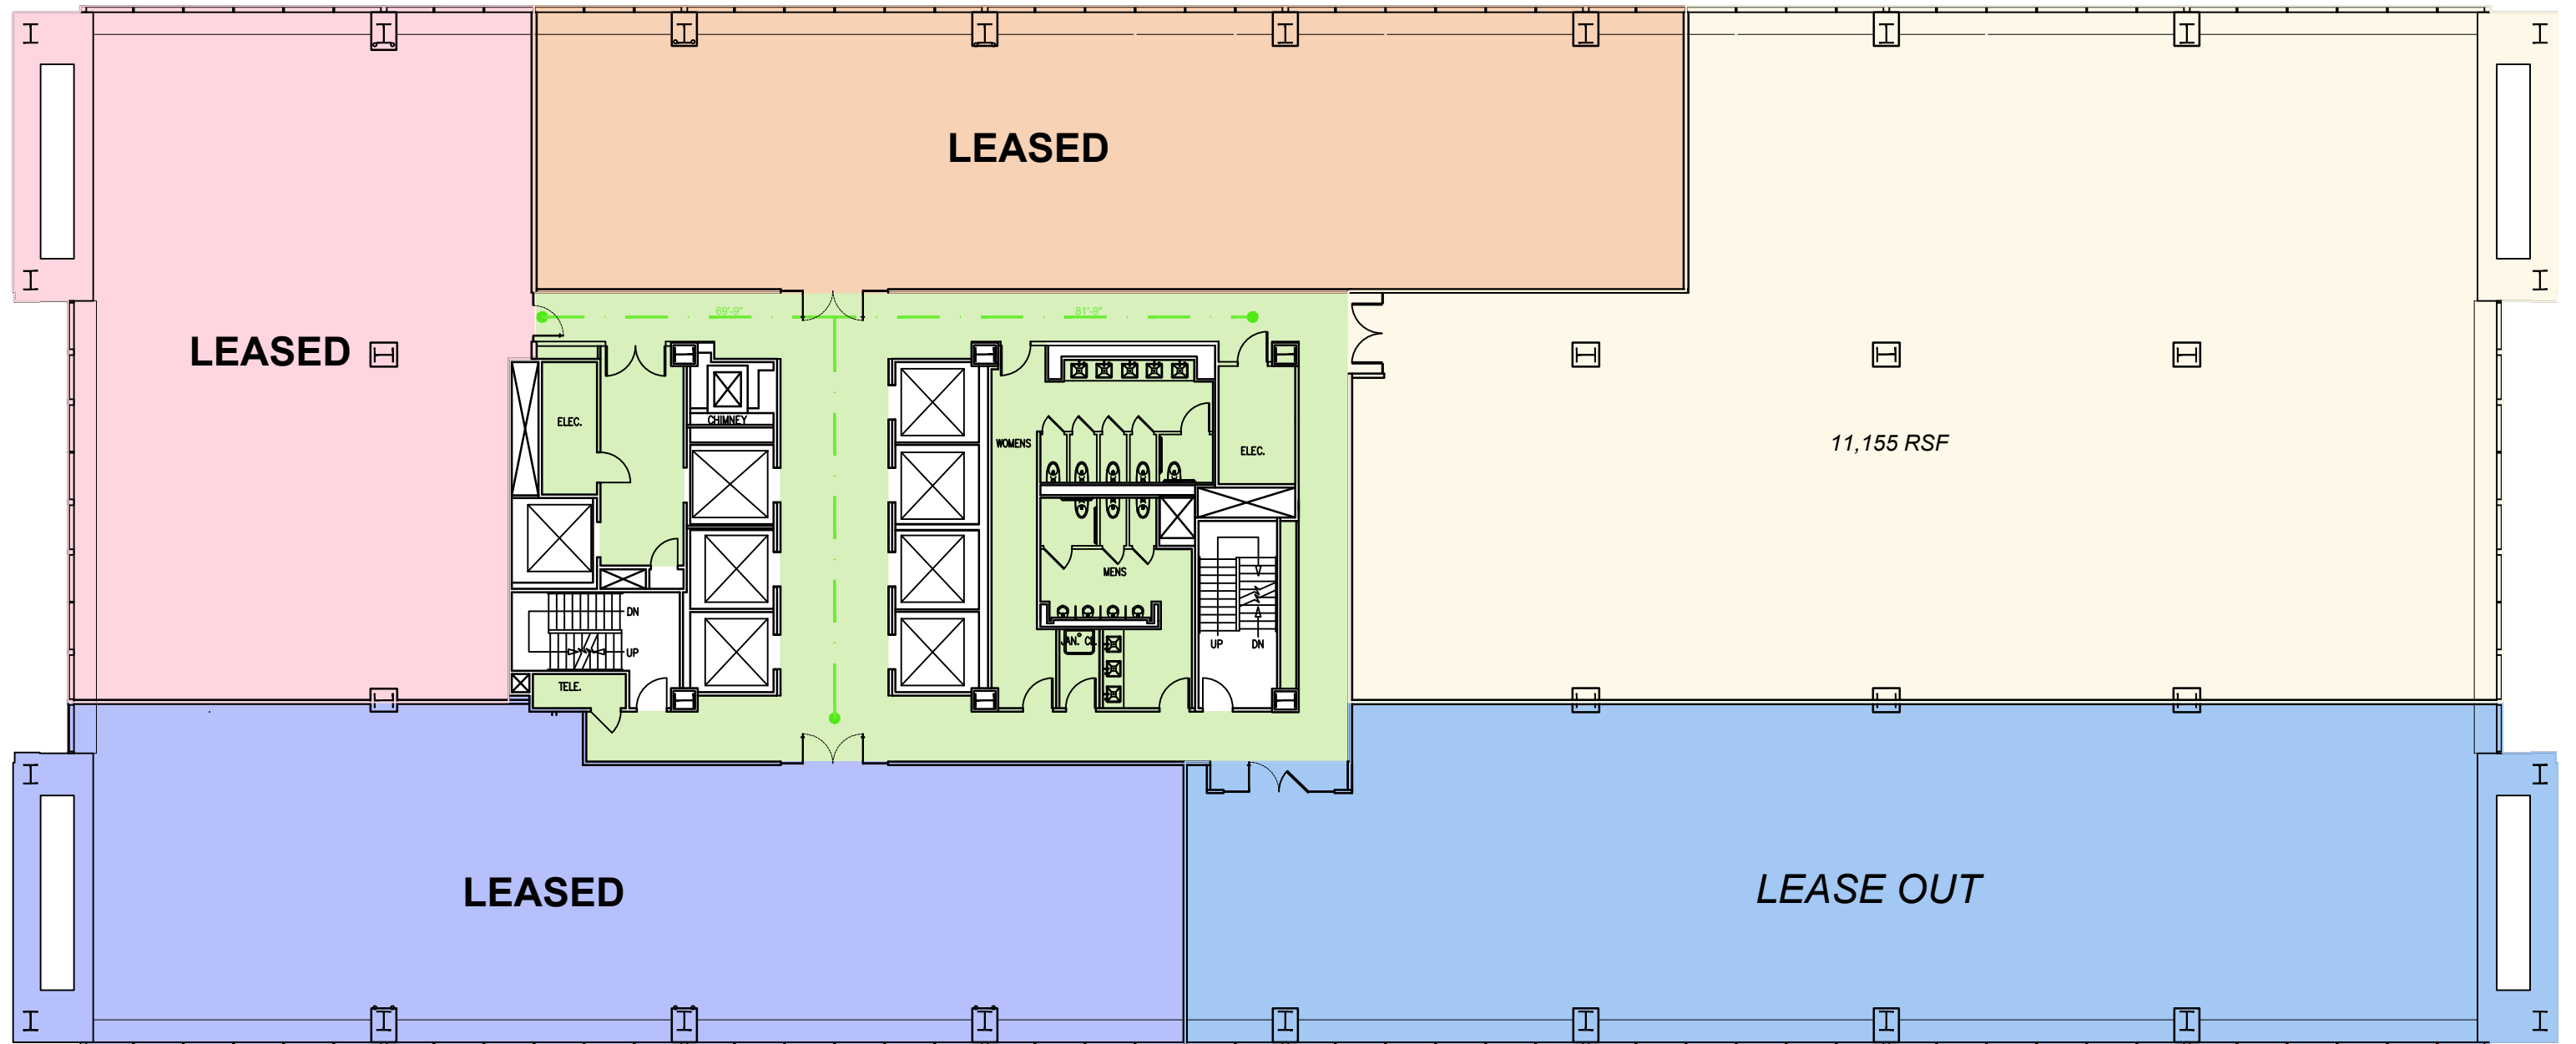

WEST 58TH STREET

WEST 57TH STREET

TITLE: 50TH FLOOR RSF CALCULATION		SHEET NO: RSF
DRAWN BY: BP	CHECKED BY: GL	
SCALE: 1/16" = 1'-0"	DATE: 04/22/2026	