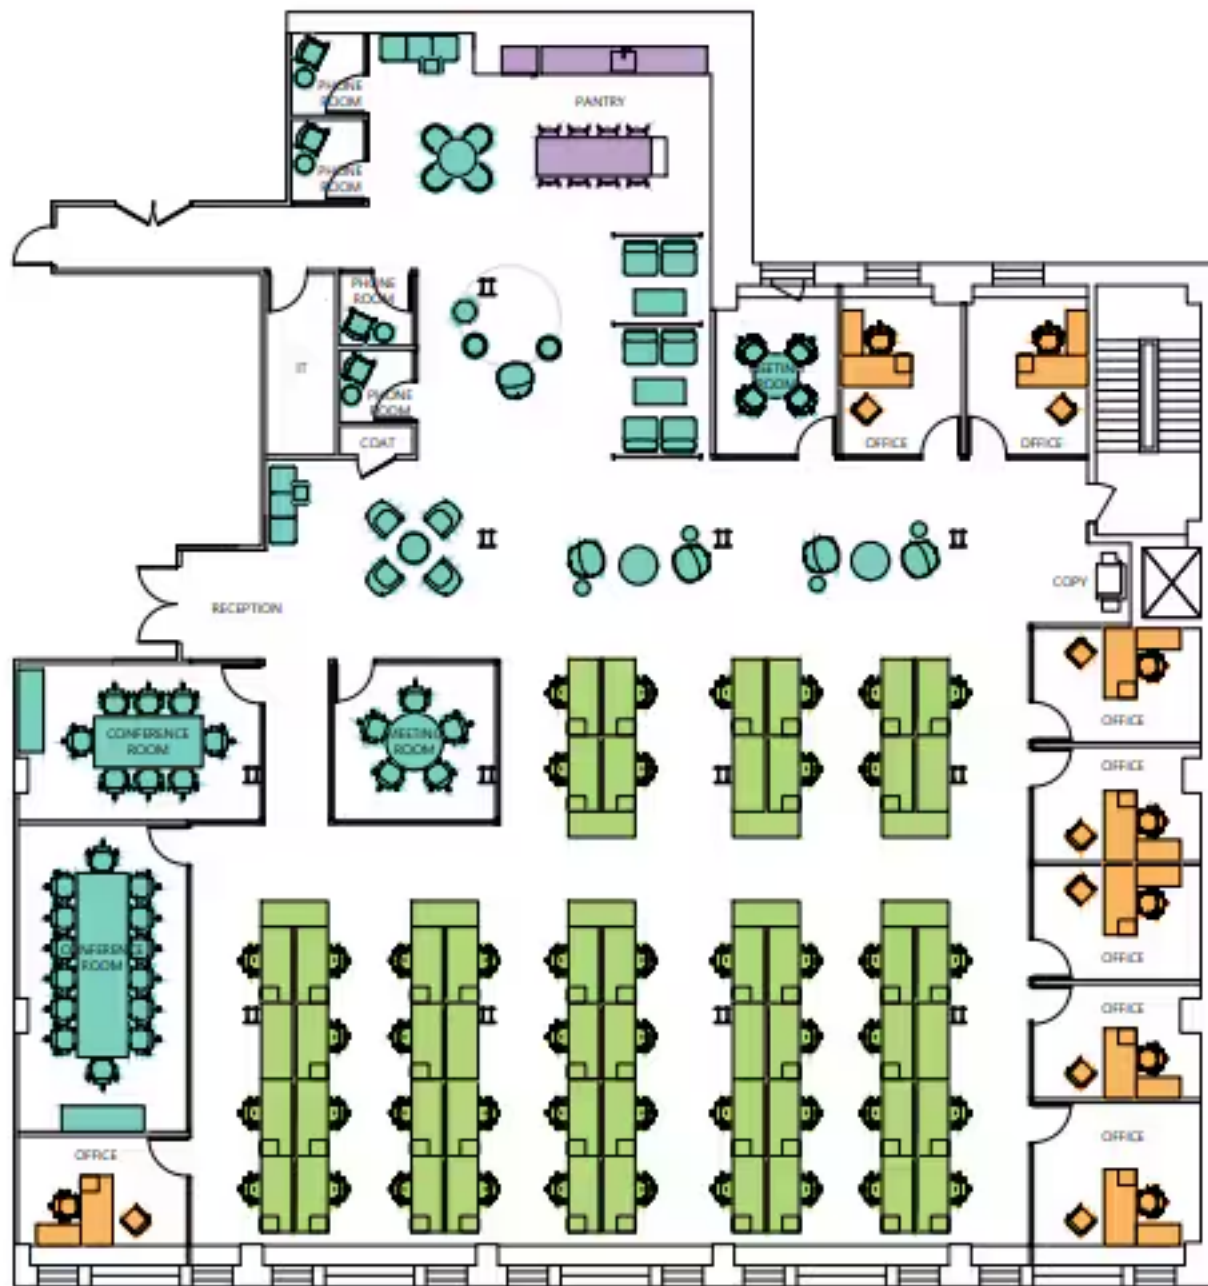

501 Seventh Avenue

SUITE 210 | **12,352 SQ.FT.**

CATEGORY	QTY
Office	8
Workstation (6' Bench) (Incl. Reception)	46
TOTAL	54
Reception	1
Conference Room	2
Meeting Room	2
Phone Room	4
Pantry	1
IT	1
Copy	1
Coat	1