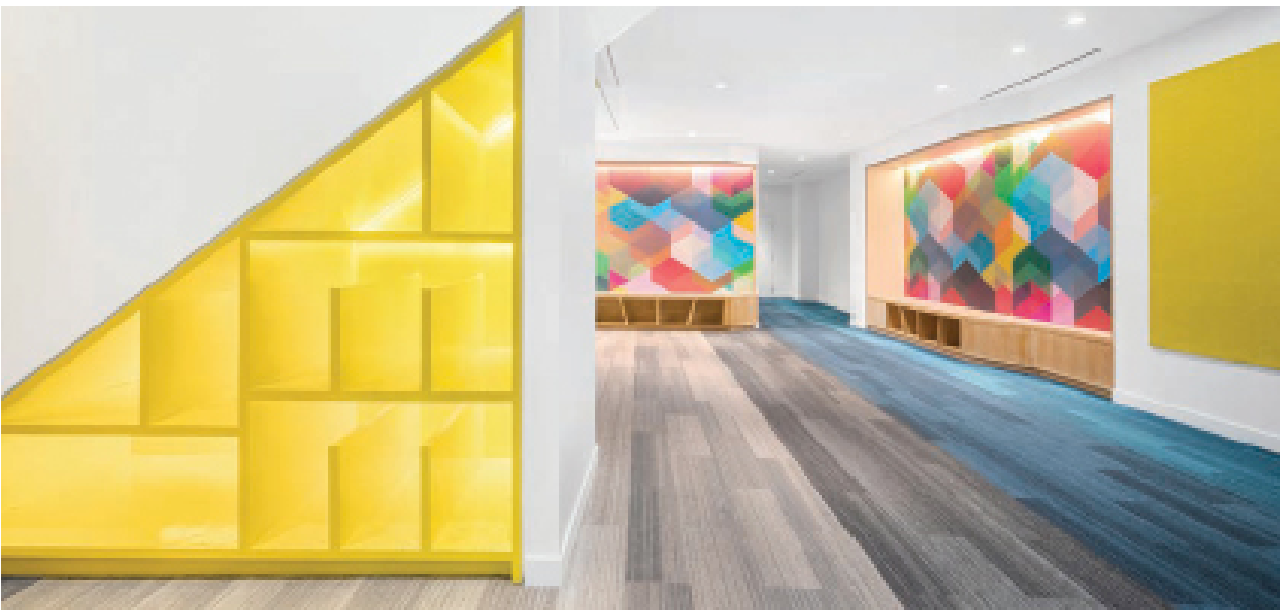

# 156 WILLIAM STREET

PARTIAL  
THIRD FLOOR

- » THIRD FLOOR TURN KEY CLASSROOM SPACE
- » ACTIVE SCHOOL “C OF O” IN PLACE
- » TERM- FLEXIBLE
- » GYM SPACE - “OPTIONAL”
- » UP TO 20 PEOPLE PER CLASSROOM

Bobrow  
Bobrow  
Bobrow

**SCHOOL SPACE. EDUCATIONAL USE. TURN KEY CLASSROOM SPACE.**

**7 LARGE CLASSROOMS WITH 6 OFFICES AND A LOUNGE AREA**