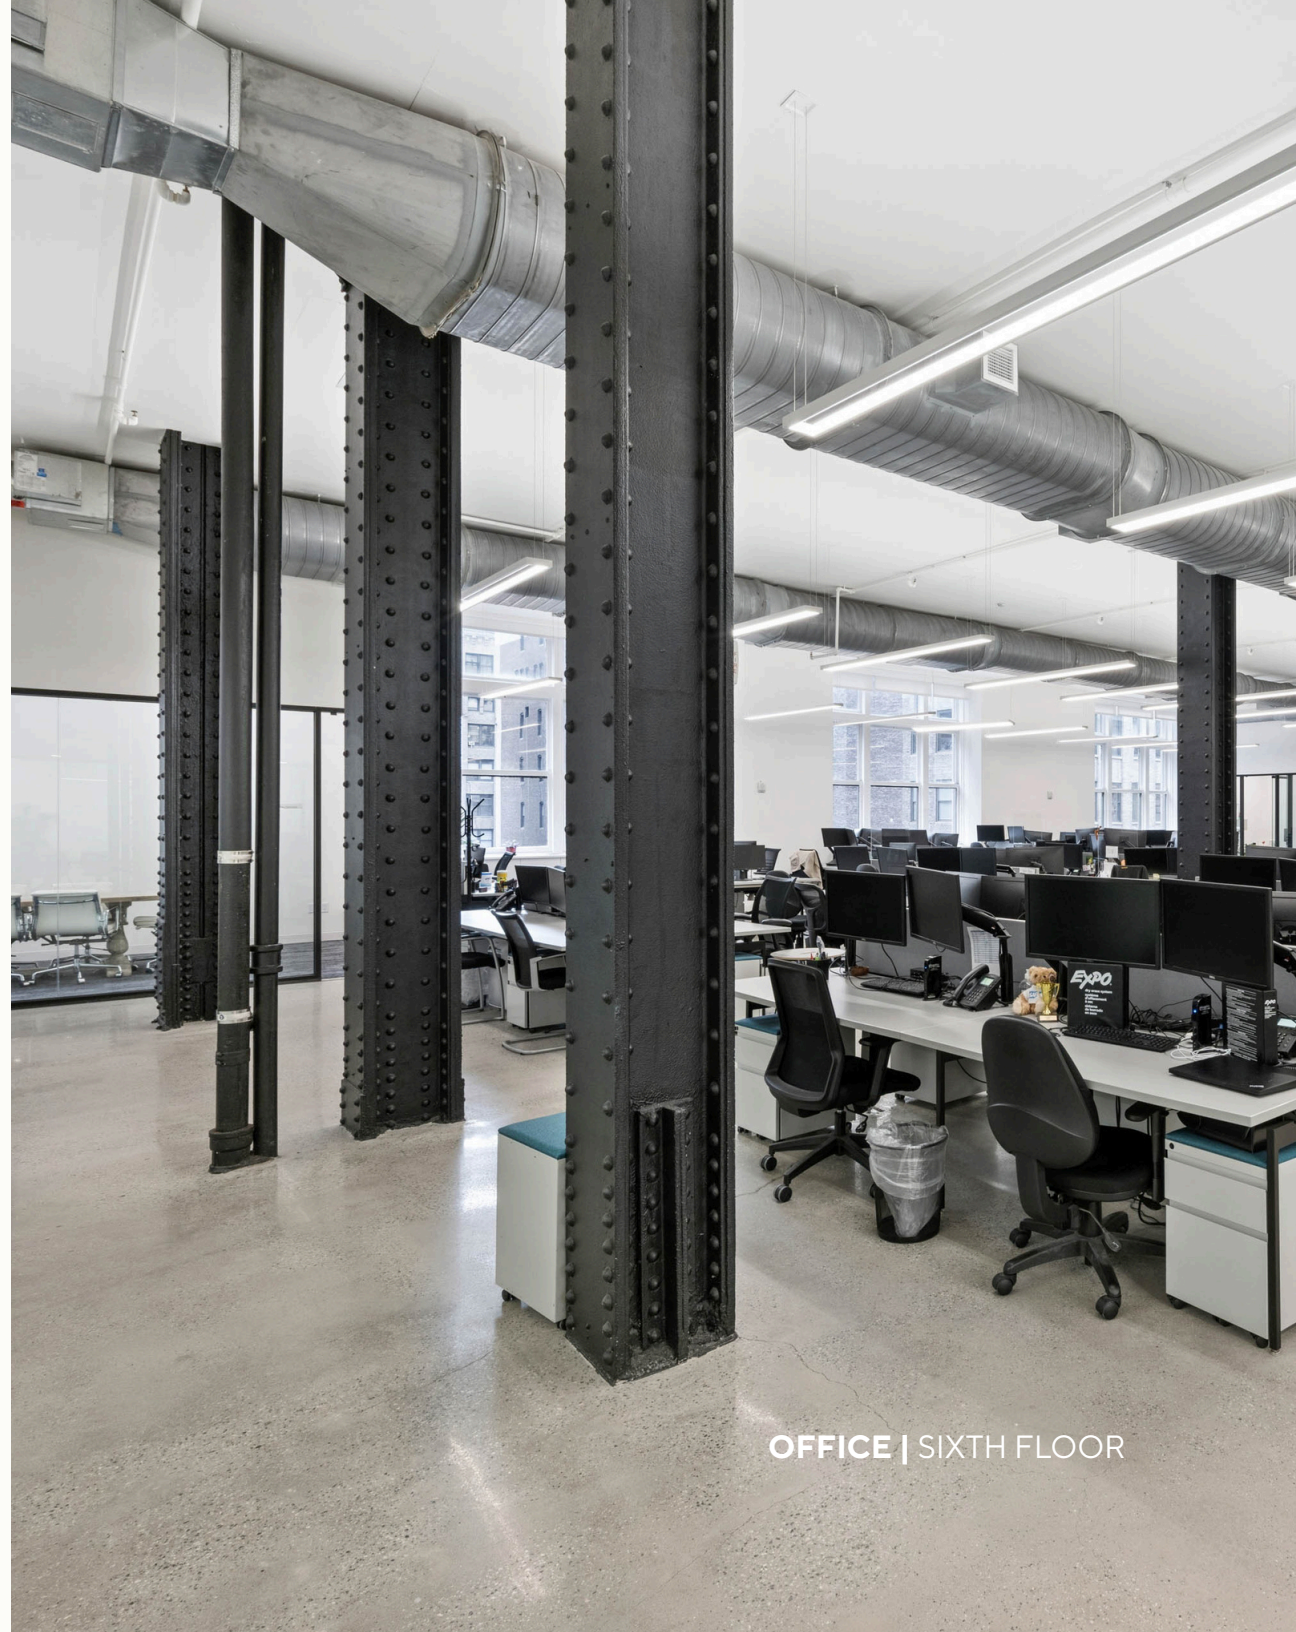

THE BRYANT COLLECTION

25 W 39

THE BRYANT COLLECTION | 25 W 39

YOUR NEXT MOVE IS HERE

The Bryant Collection is a distinguished Beaux-Arts building offering a modern, sophisticated workplace environment. The building features office spaces with high-end finishes and state-of-the-art amenities, including on-site parking, a private squash club and fitness center, and a rooftop terrace exclusively for tenants. The Bryant Collection is a place where you can work at the center of it all.

| AVAILABLE SPACES

6TH FLOOR

12,947 SF

| HIGHLIGHTS

ACCESS

ON-SITE
PARKING

ROOFTOP
TERRACE

ELEVATOR

NATURAL LIGHT

ON-SITE GYM
& SQUASH CLUB

OFFICE | SIXTH FLOOR

OPEN CONCEPT | WET PANTRY | DIRECT ELEVATOR ACCESS |
CONCRETE FLOORS | 15 PRIVATE OFFICES | 2 CONFERENCE ROOMS

12,947 RSF | ASKING: PLEASE INQUIRE

OFFICE | SIXTH FLOOR

THE BRYANT COLLECTION | 25 W 39

THE CITY, AT YOUR LEVEL

An elevated outdoor terrace with seating and iconic *Empire State Building* views - designed for workday breaks, casual meetings, and moments in between.