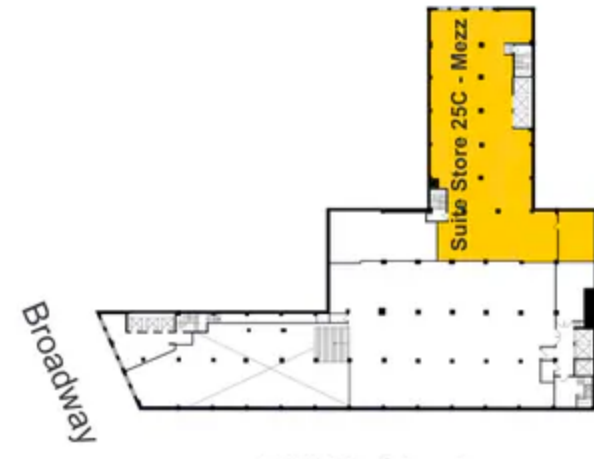

16 Madison Square West

1115 Broadway

Mezzanine, Suite Store 25C - Mezz

New York, NY

W 24th Street

W 25th Street

Work Areas QTY

Open Area 1

Common Areas QTY

Utility Area 1

16 Madison Square West

1115 Broadway

1st Floor, Suite Store 25C

New York, NY

Work Areas

QTY