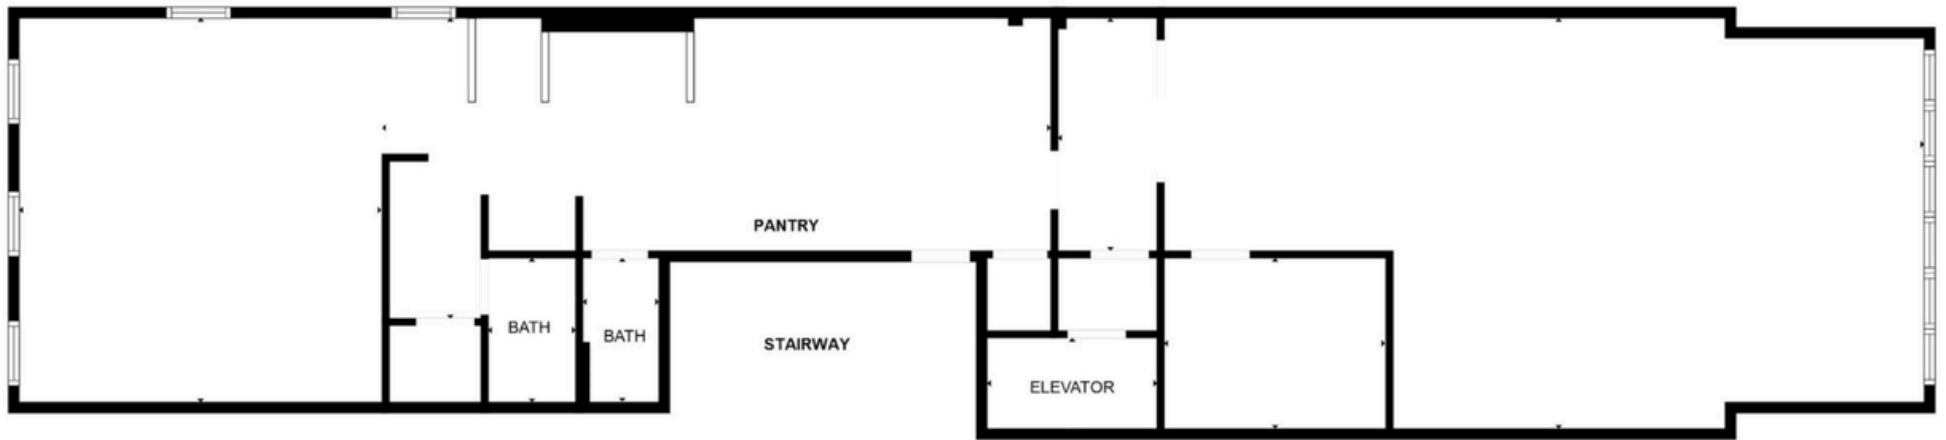

Rent Upon Request

Possession Immediate

Features

- Direct Elevator Access
- Two Private Restrooms

9 E 53rd St, Boutique Office

FLOOR PLAN

All dimensions are approximate and subject to normal construction variances and tolerances. Square footages may exceed the usable floor area. Plans and dimensions are subject to change without notice. Furniture and finishes depicted are for illustrative purposes only and may not reflect the actual layout or scale. Prospective tenants/purchasers should verify all measurements and specifications independently. Broker and owner make no representations or warranties except as specifically set forth in a lease or contract of sale.