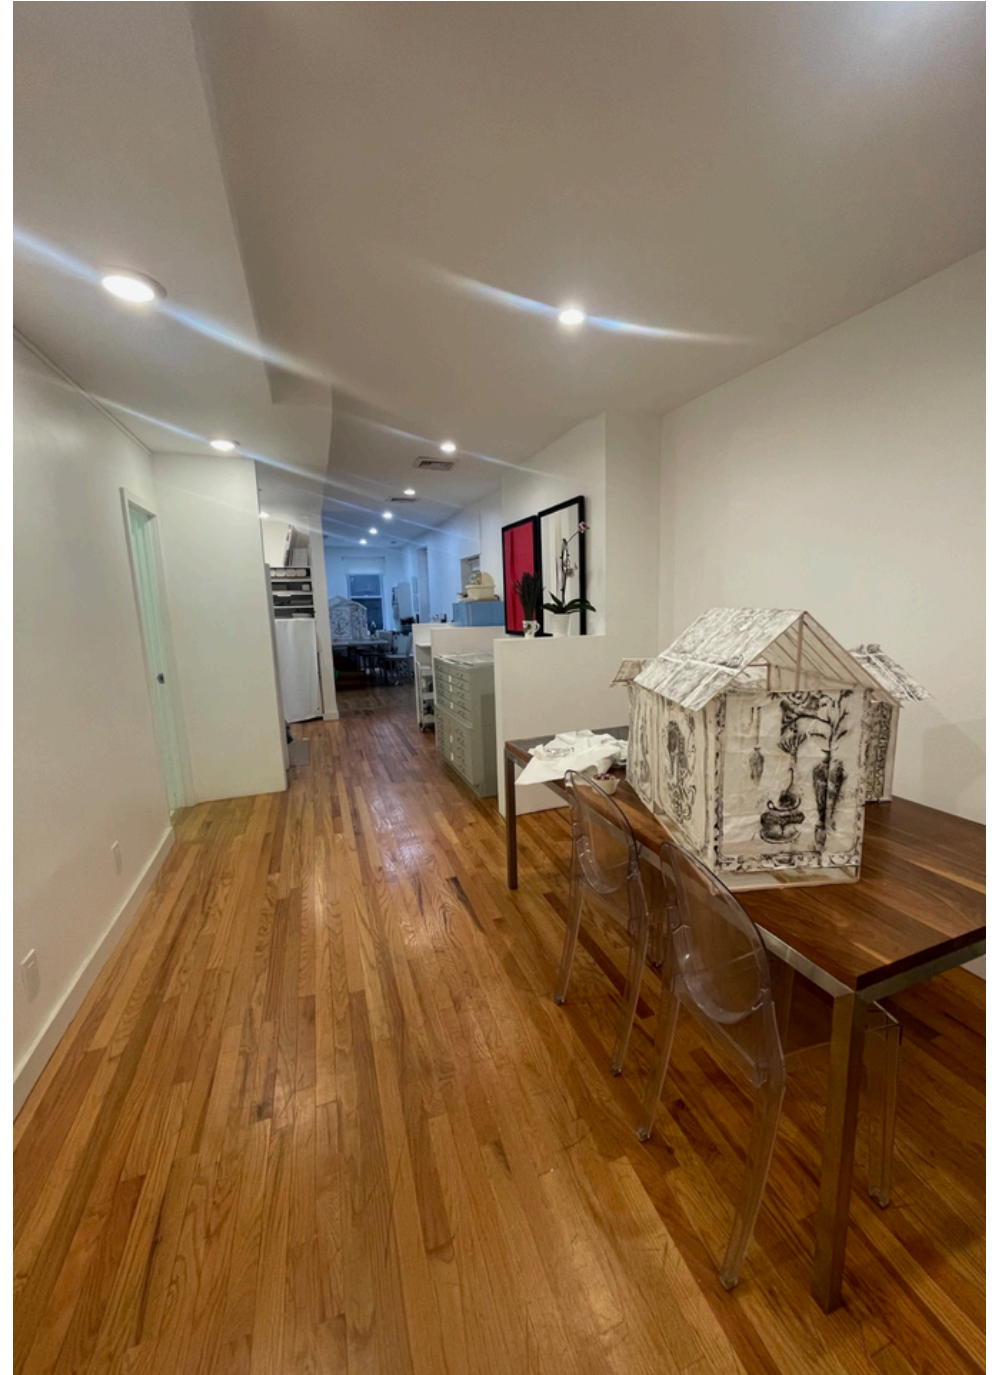

9 E 53rd St, Boutique Office

ADDITIONAL PHOTOS