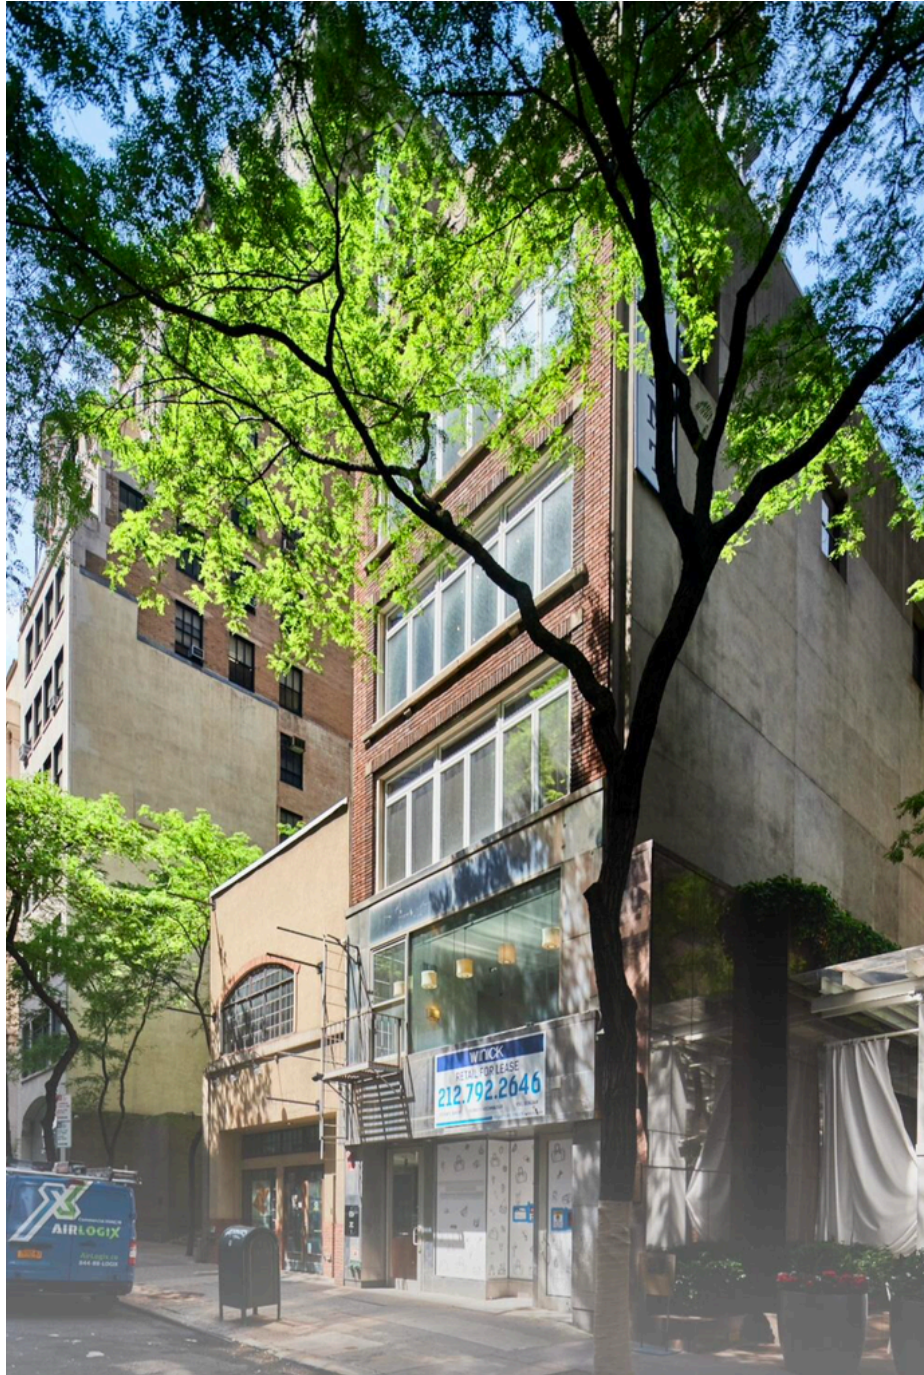

9 E 53rd St, Boutique Office

ADDITIONAL PHOTOS