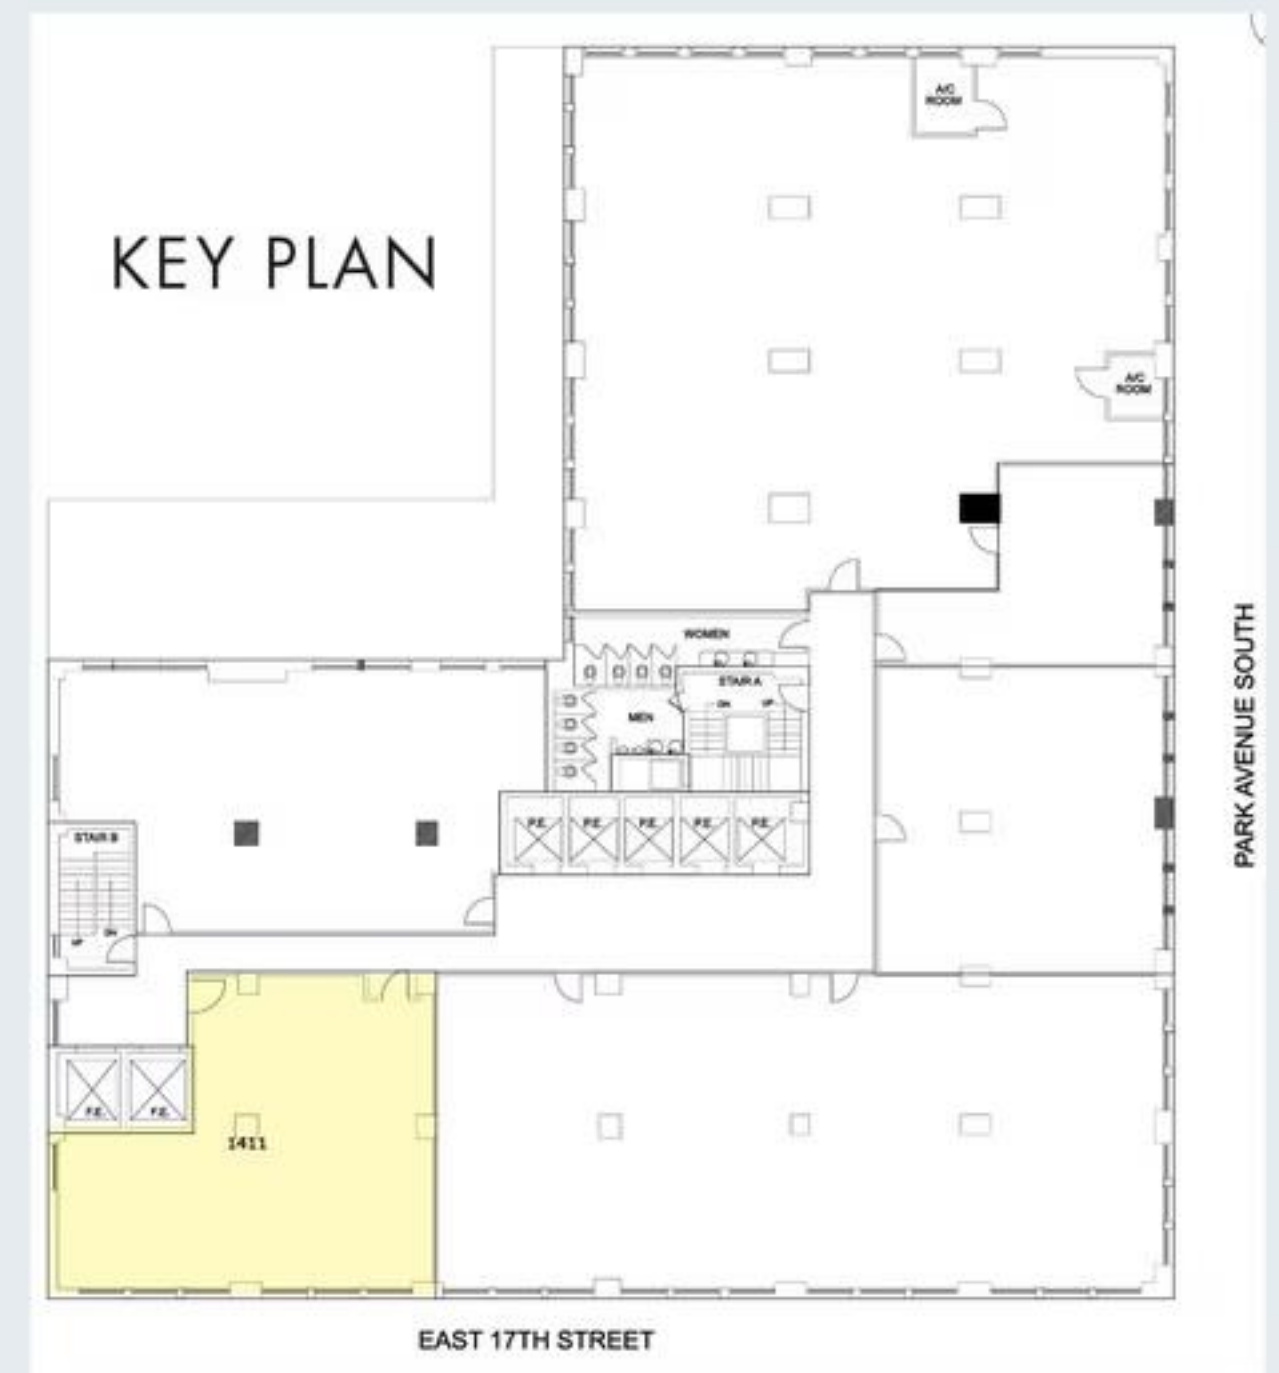

SUITE 1411 - 2,025 RSF
(AS-BUILT PLAN)

Office/Break Room

(Floor plan for descriptive purposes only; not to scale. Furniture shown for layout concept only.)