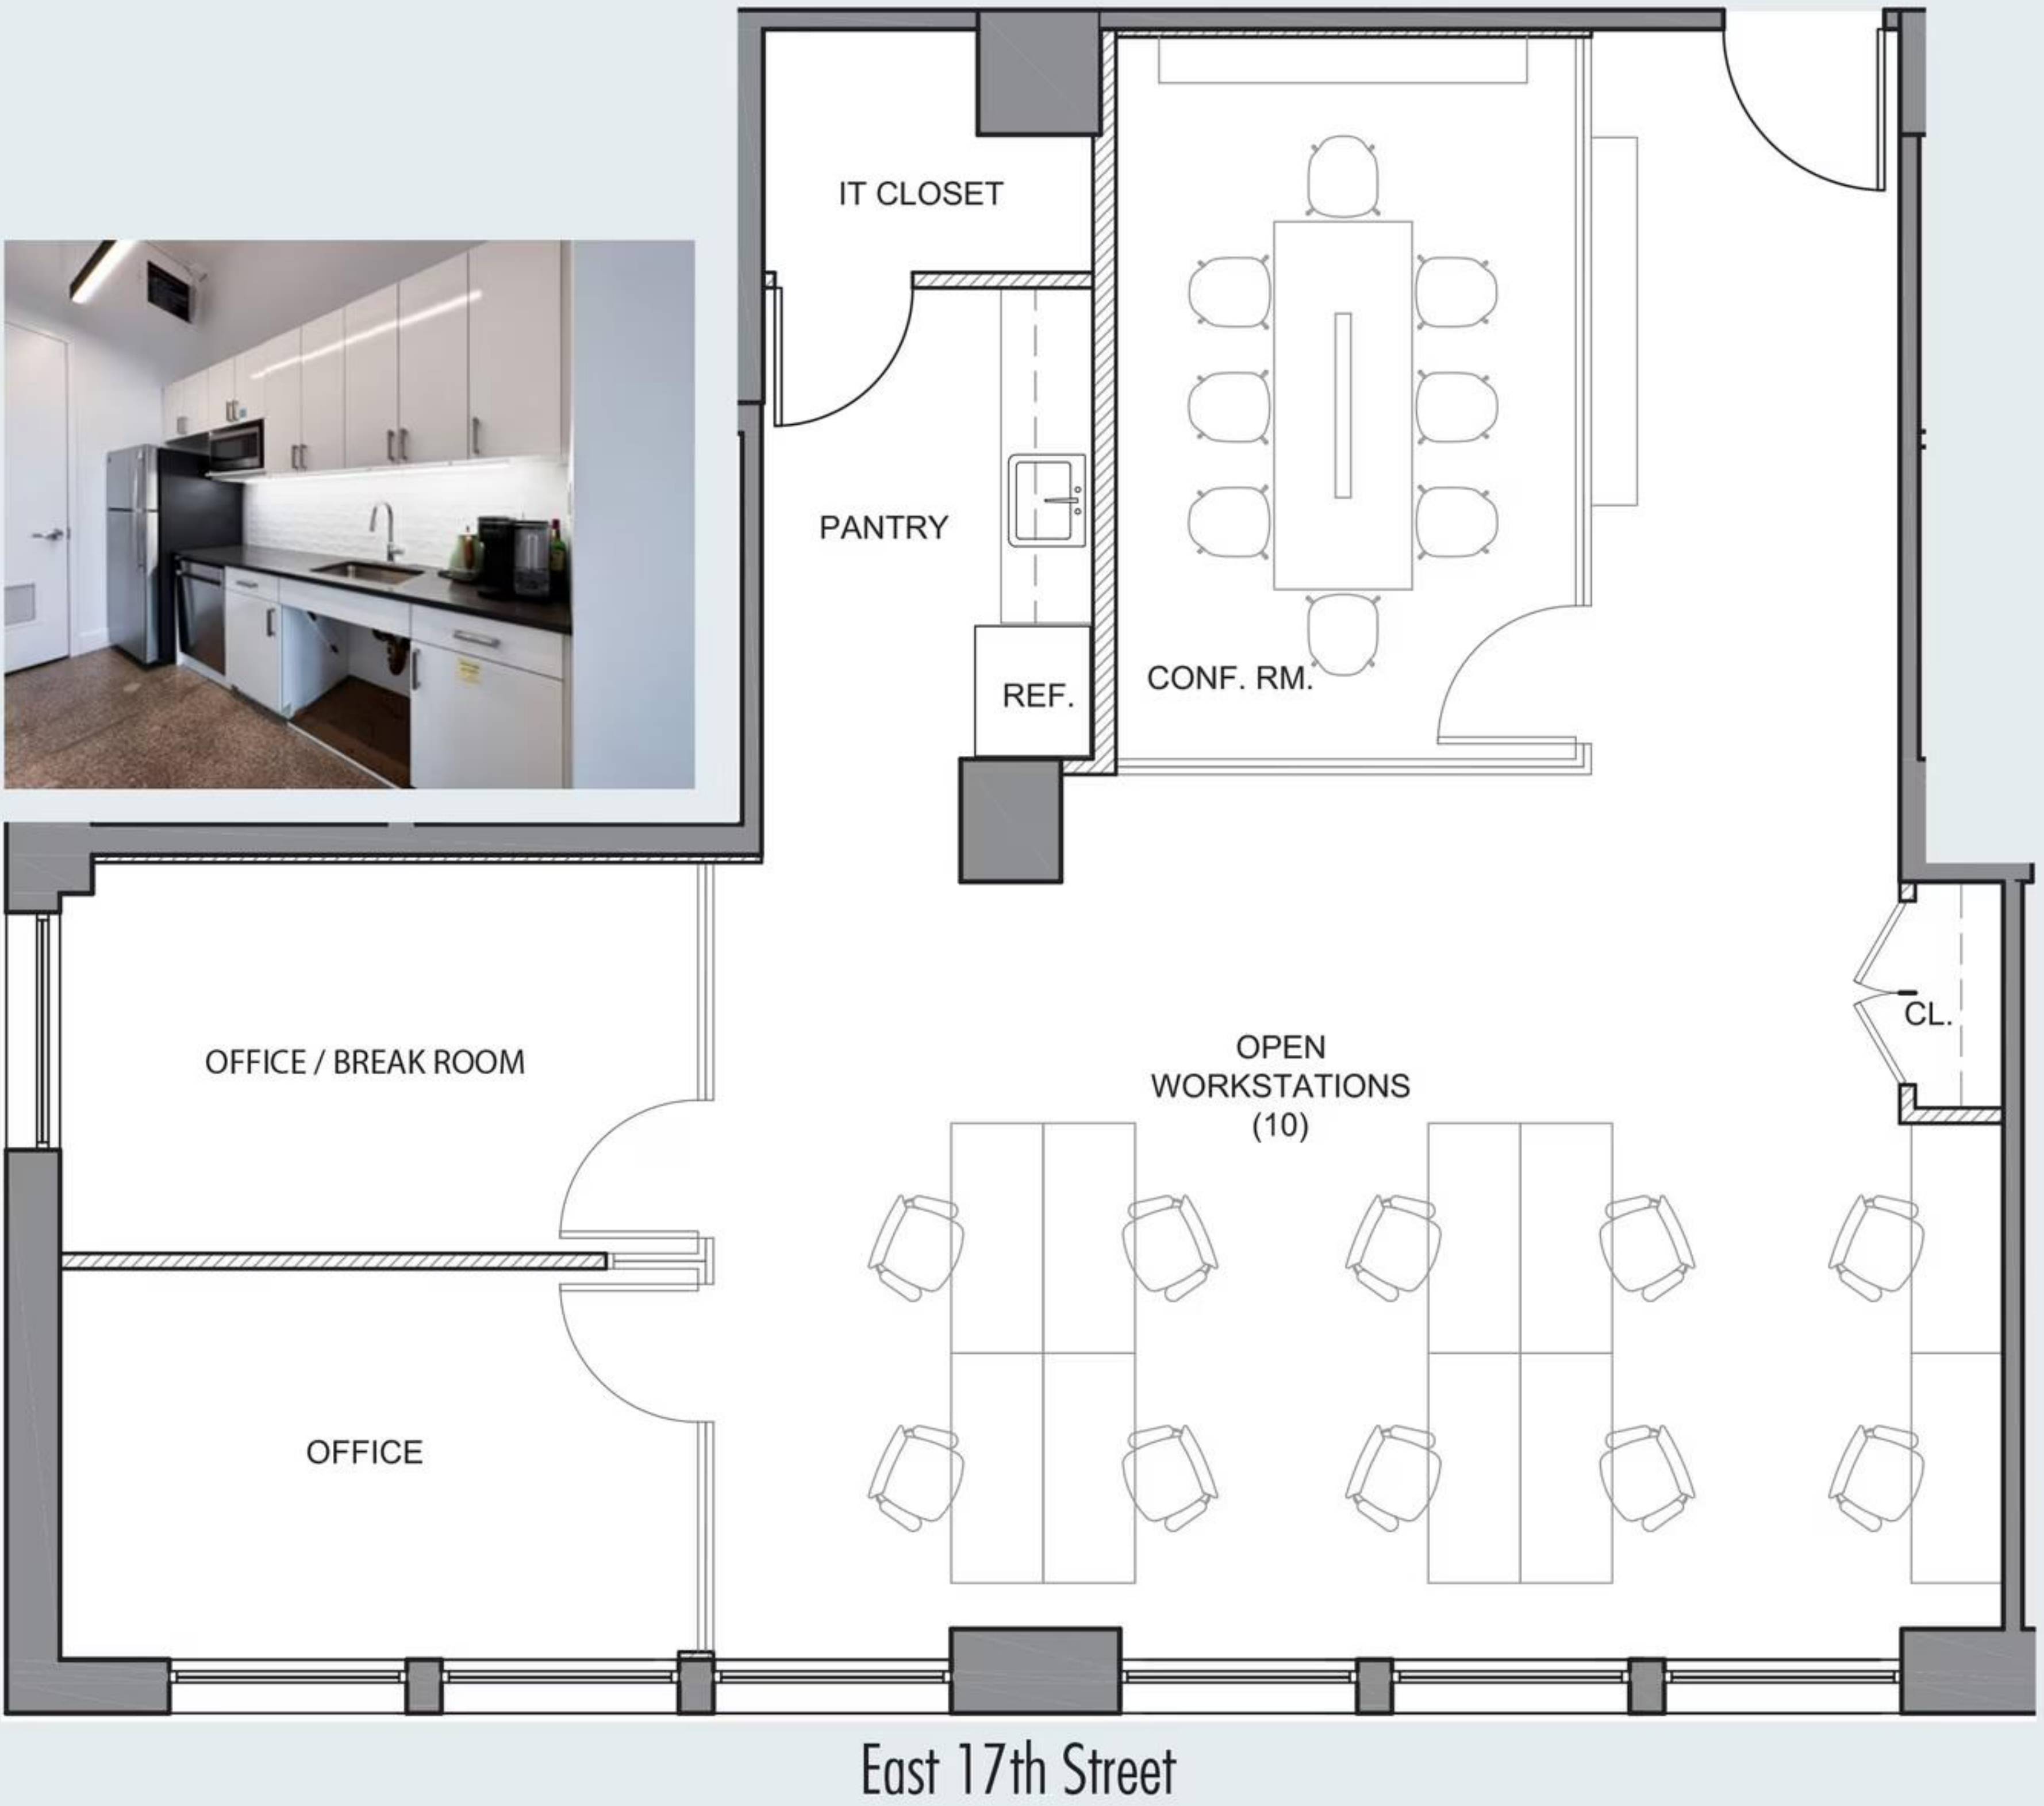

SUITE 1411 - 2,025 RSF
(AS-BUILT PLAN)

Office/Break Room

(Floor plan for descriptive purposes only; not to scale. Furniture shown for layout concept only.)