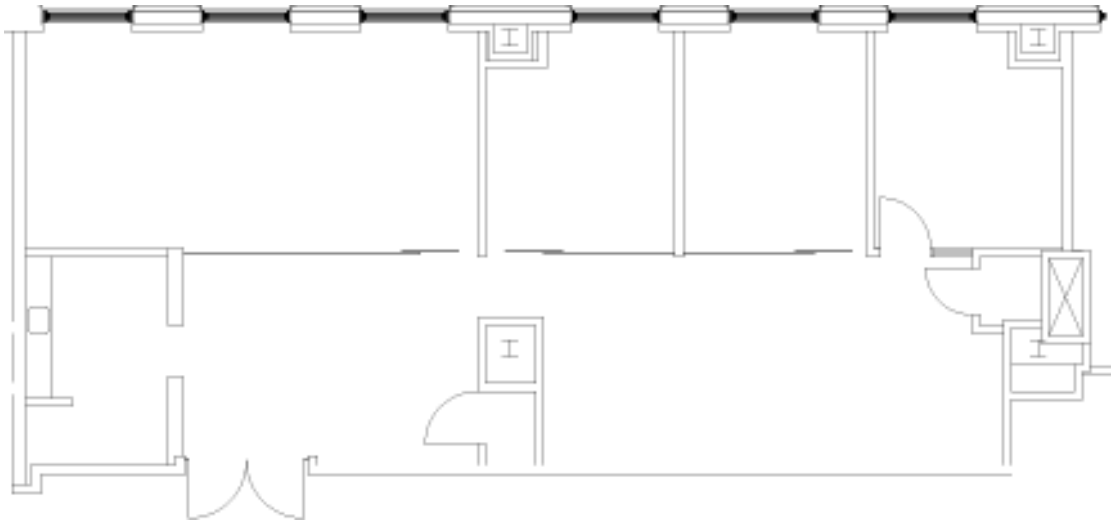

1

Rockefeller Plaza

New York City
16th Floor Suite 1650 | 2,204 RSF
Available 8/1/2026

Comments: One conference room, three offices, pantry, coat closet, IT closet, and copy area.