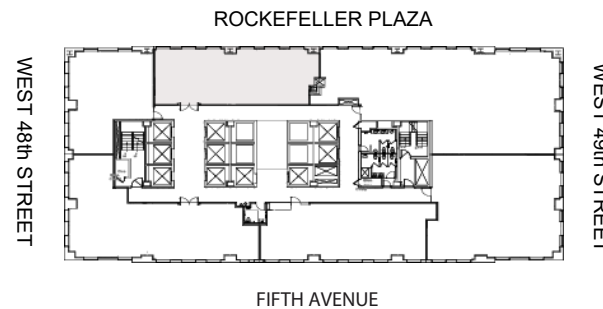

1

Rockefeller Plaza

New York City
16th Floor Suite 1650 | 2,204 RSF
Available 8/1/2026

Comments: One conference room, three offices, pantry, coat closet, IT closet, and copy area.