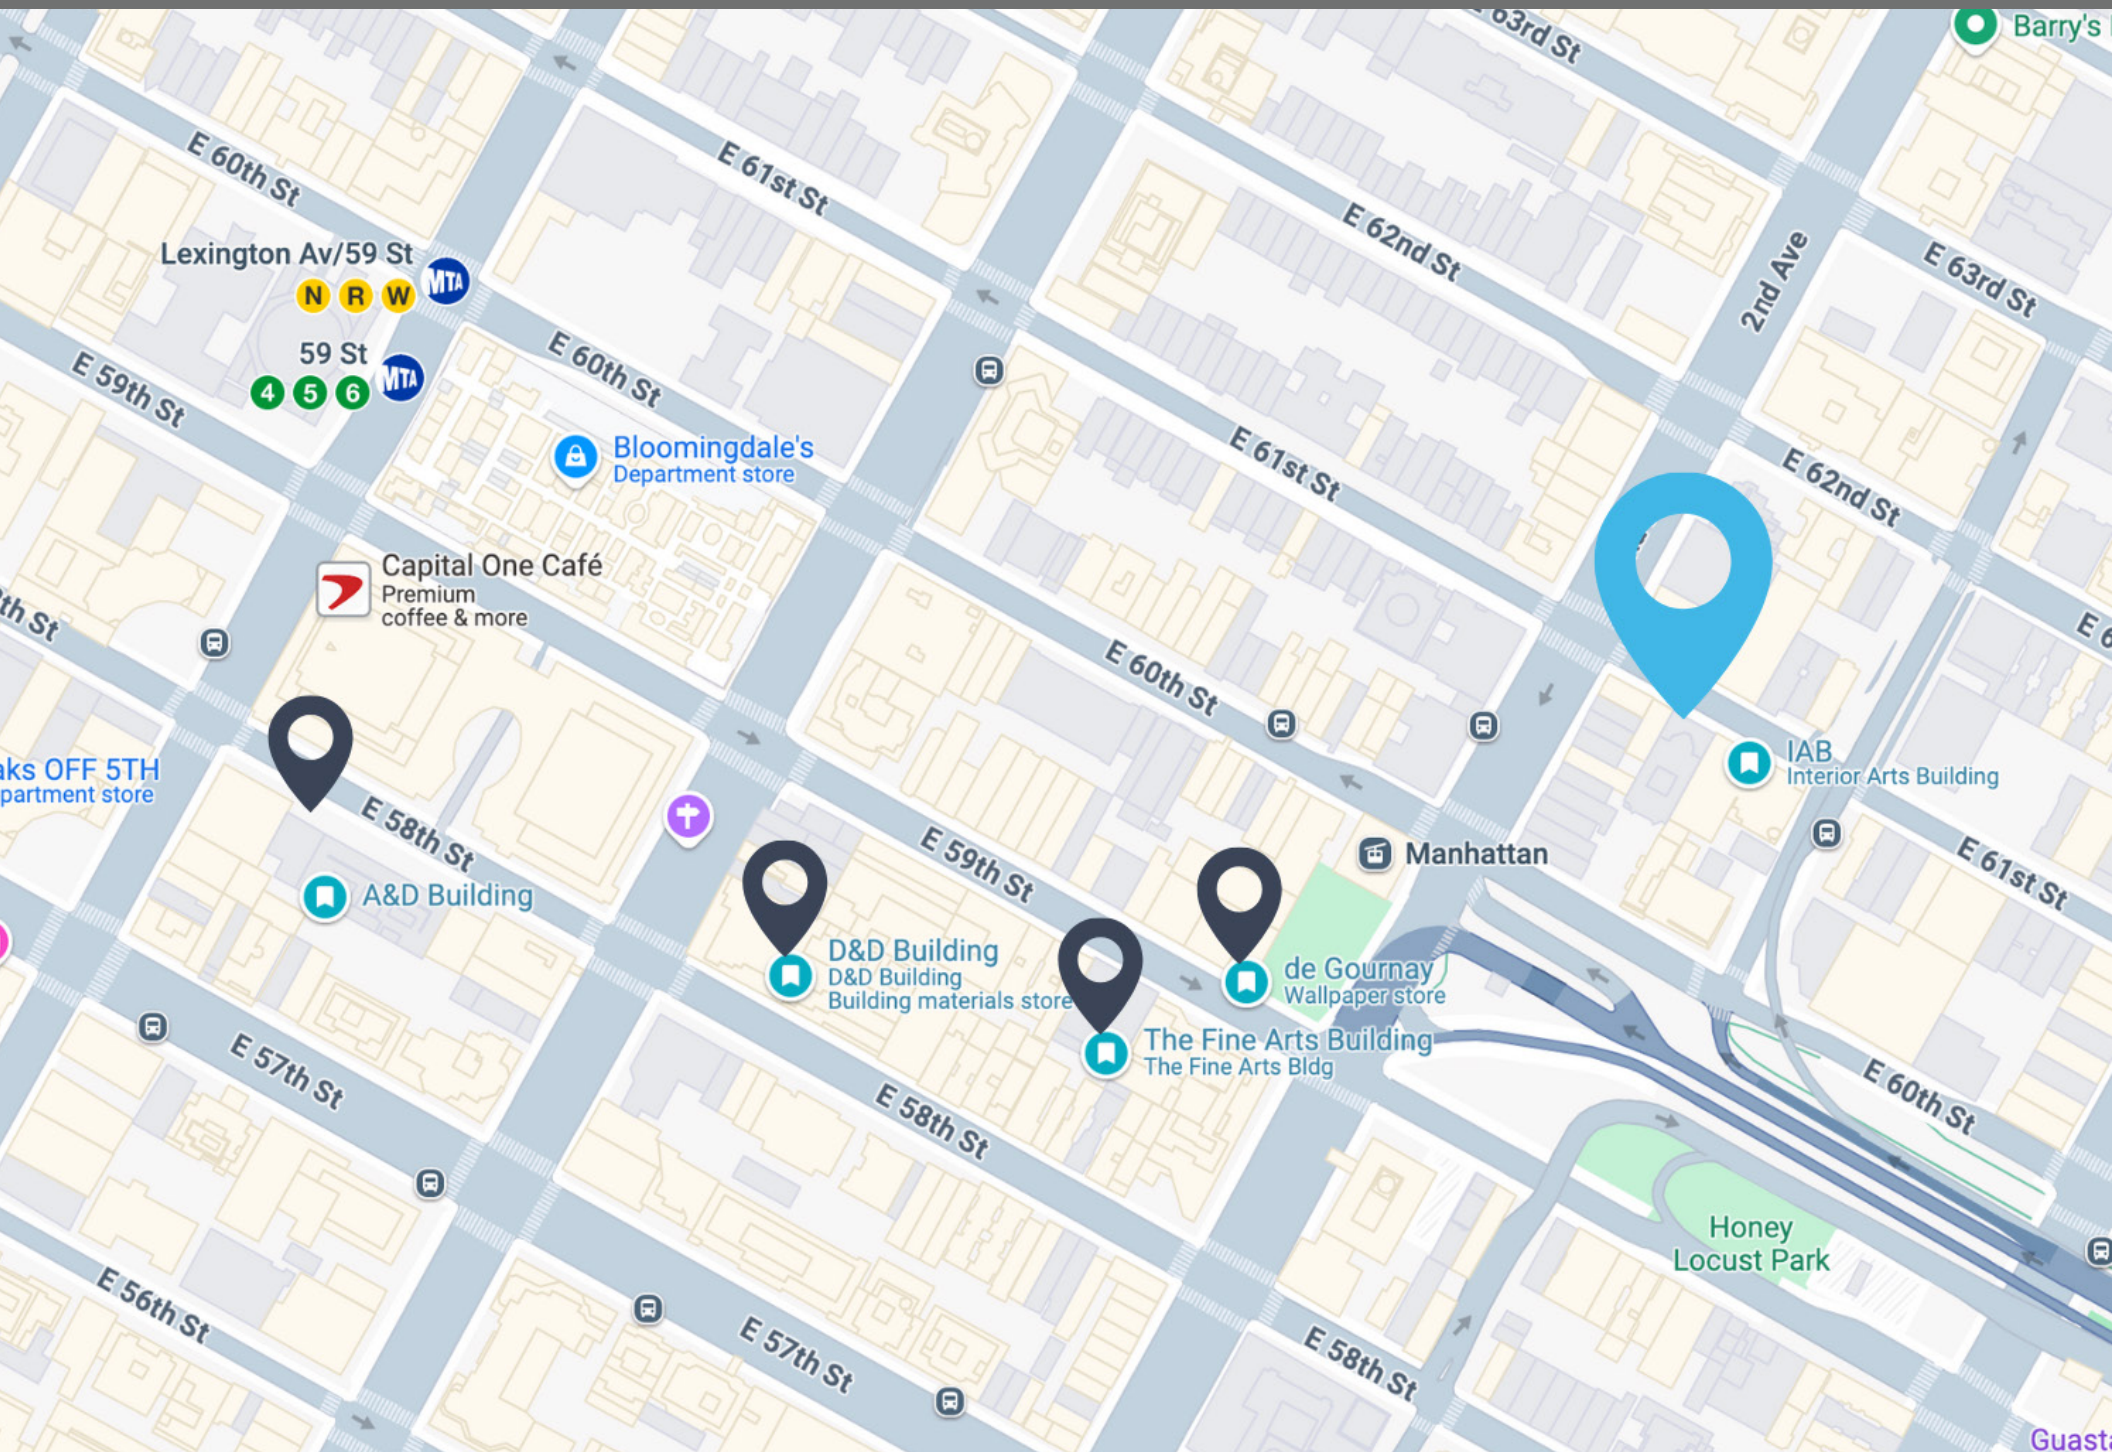

PROXIMITY MAP

306
EAST
61ST

Interior
Arts
Building