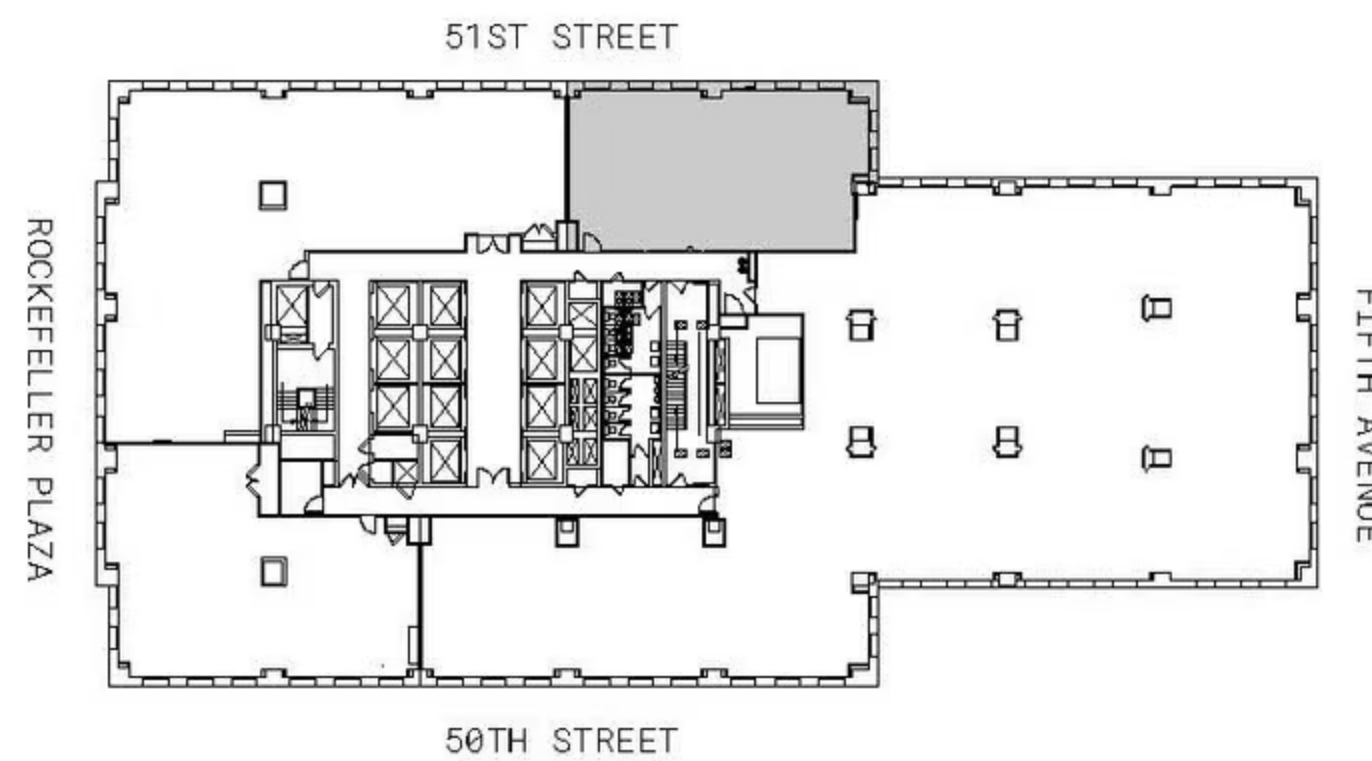

45

Rockefeller Plaza

New York City
35th Floor Suite 3504 | 2,744 RSF
Available 1/1/2027

Built with one conference room, four offices,
open work area, pantry, reception, IT and
storage closet.