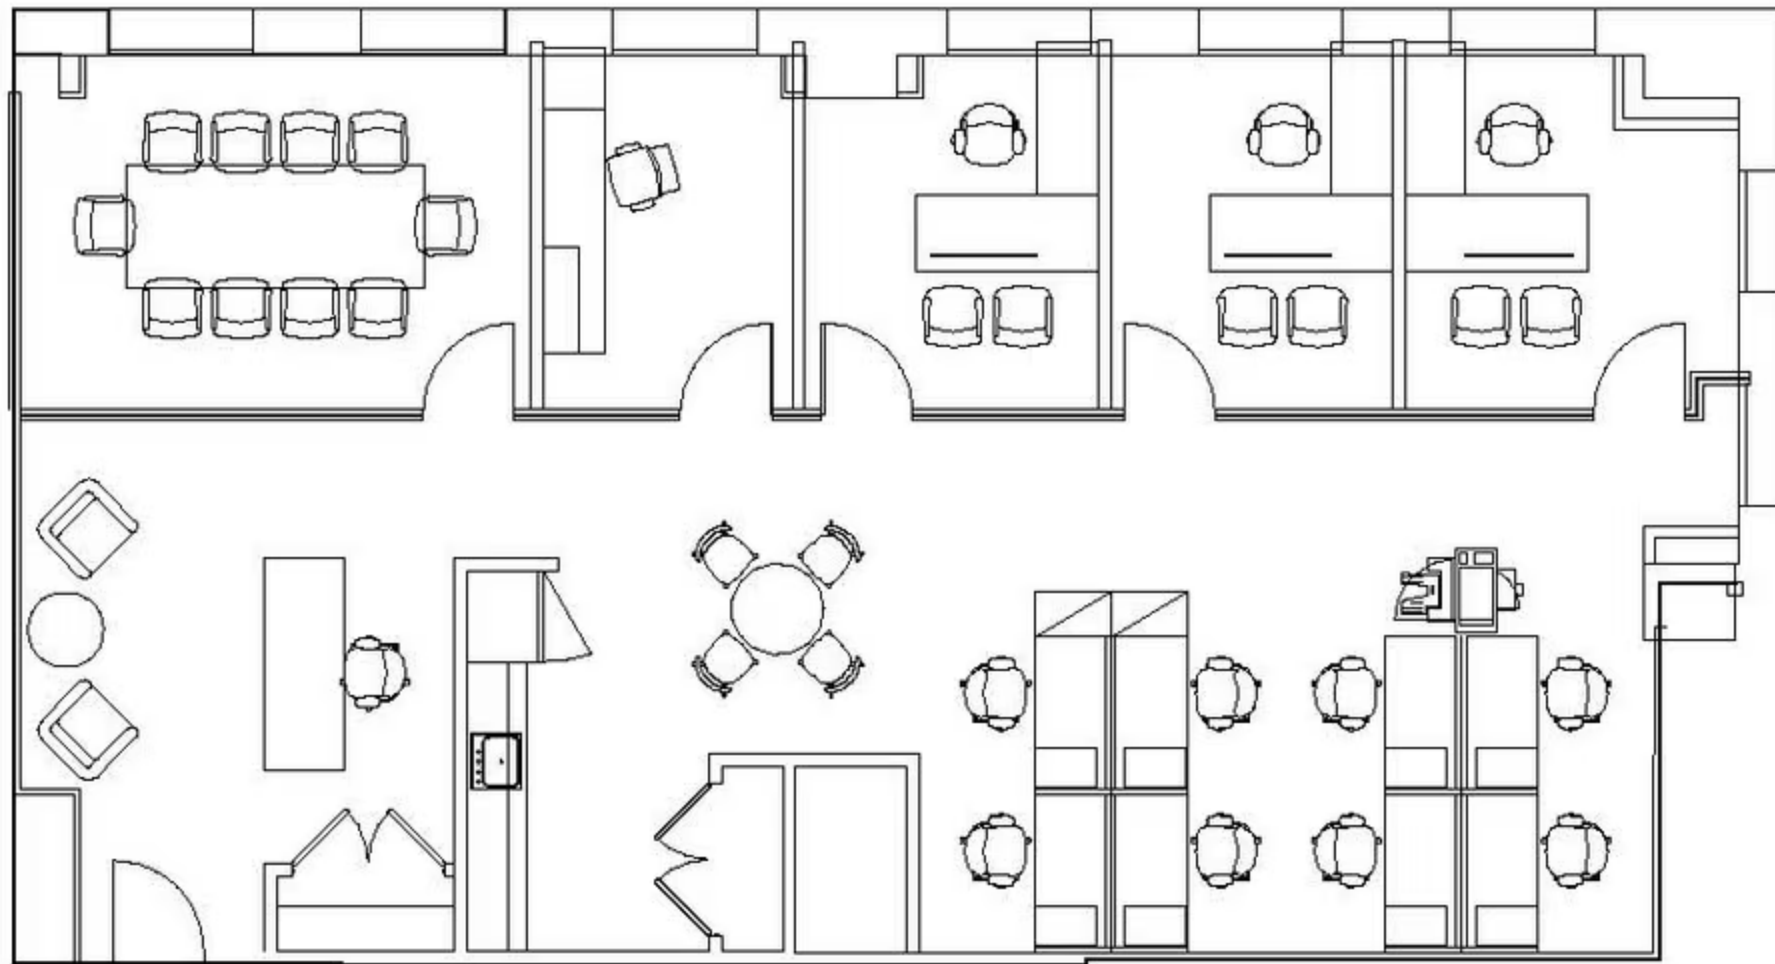

45

Rockefeller Plaza

New York City
35th Floor Suite 3504 | 2,744 RSF
Available 1/1/2027

Built with one conference room, four offices,
open work area, pantry, reception, IT and
storage closet.