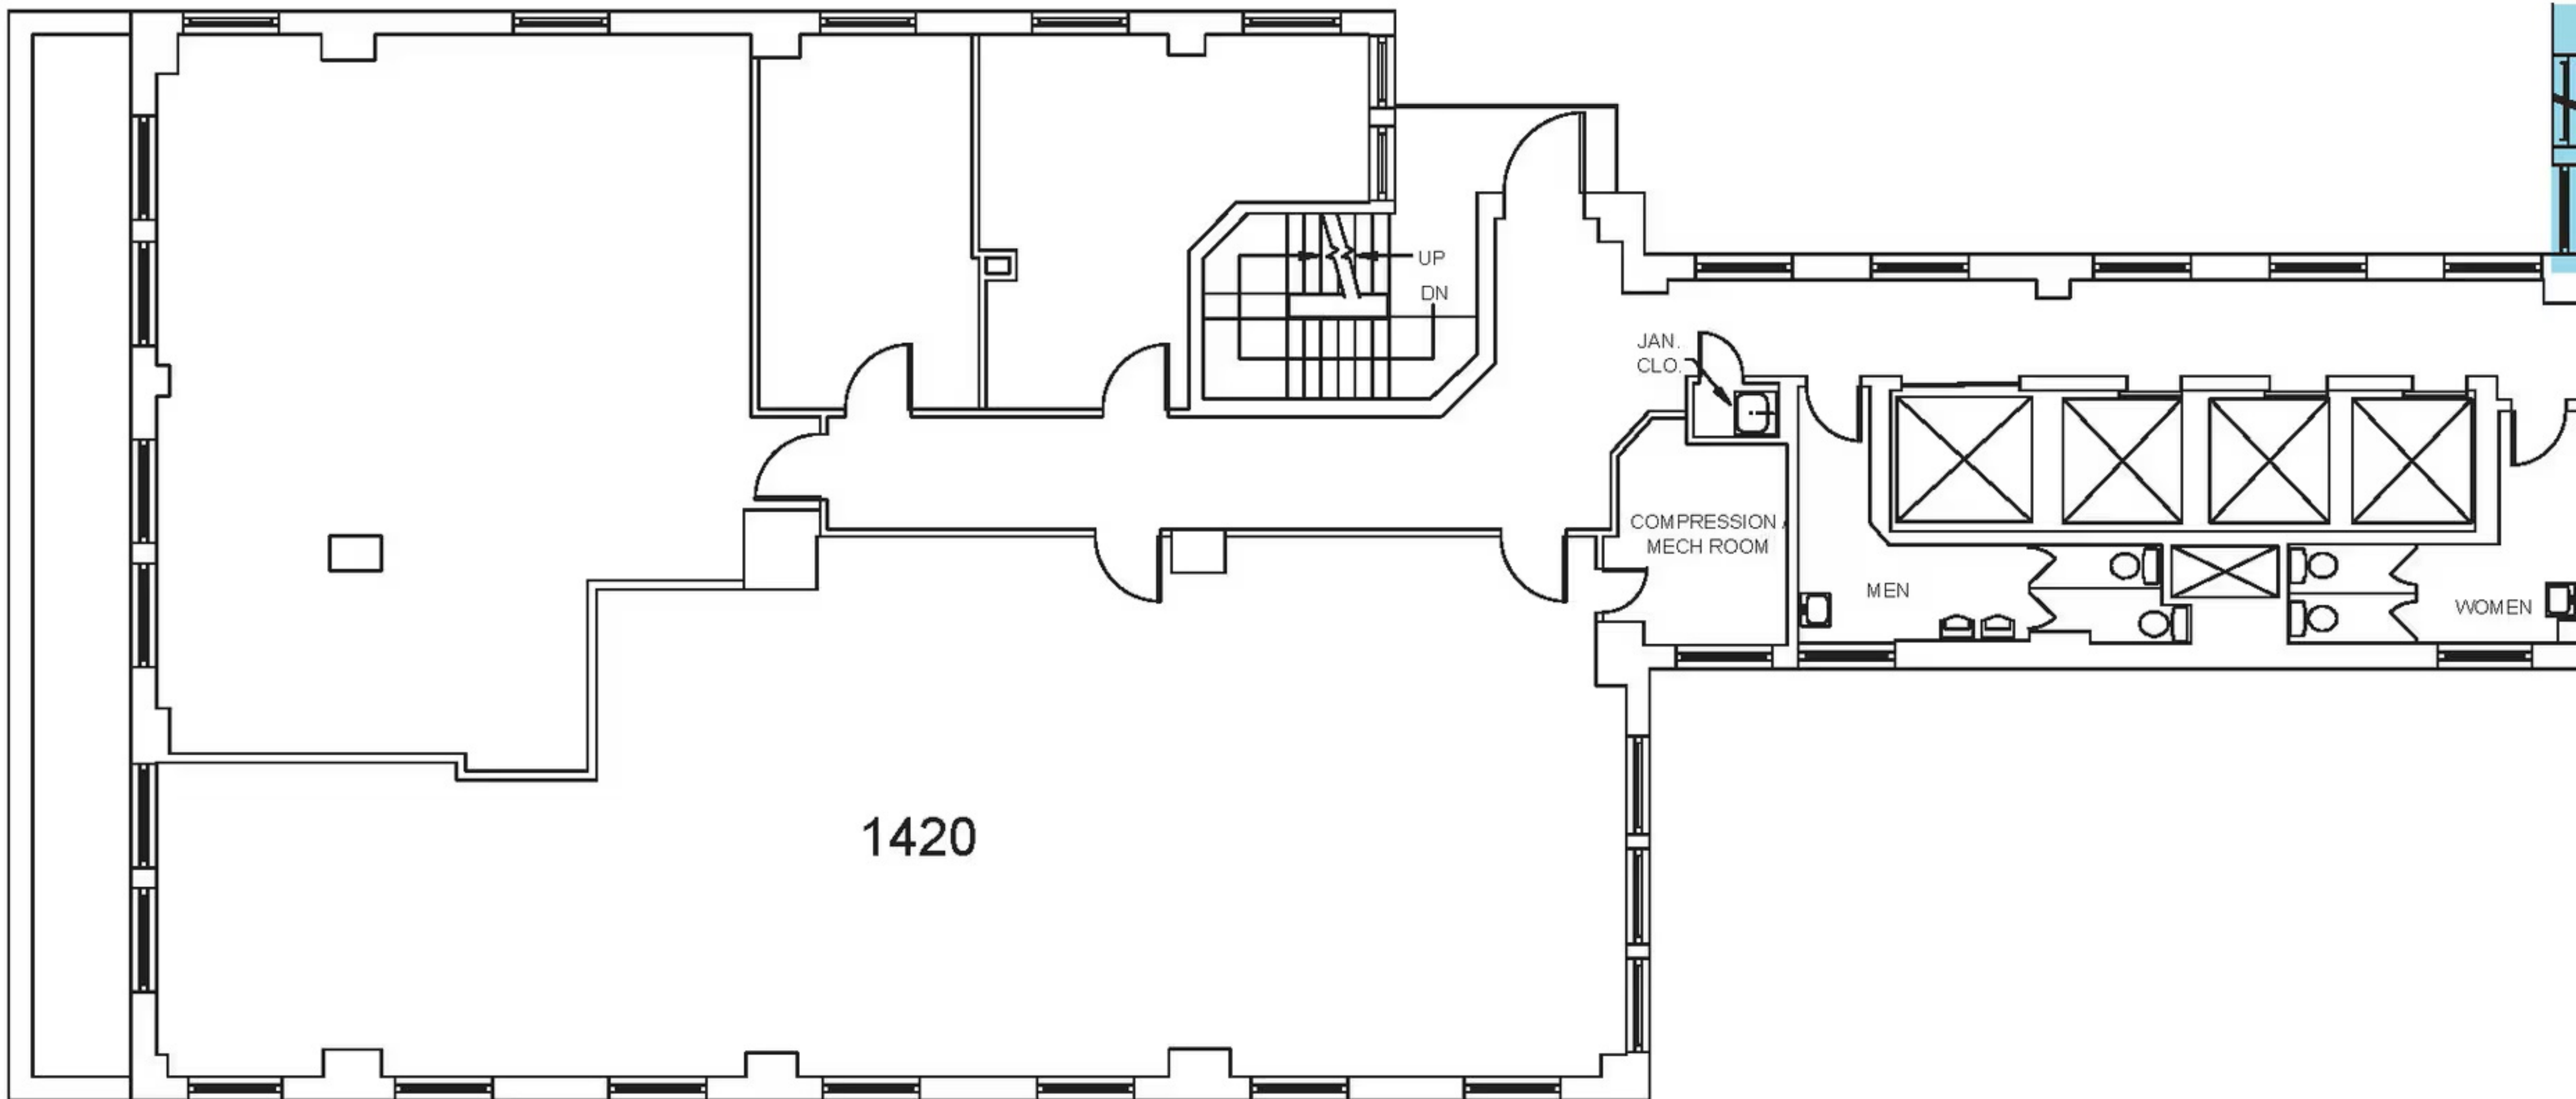

West 58th Street

1420

JAN.  
CLO.

COMPRESSION  
MECH ROOM

MEN

WOMEN

UP

DN