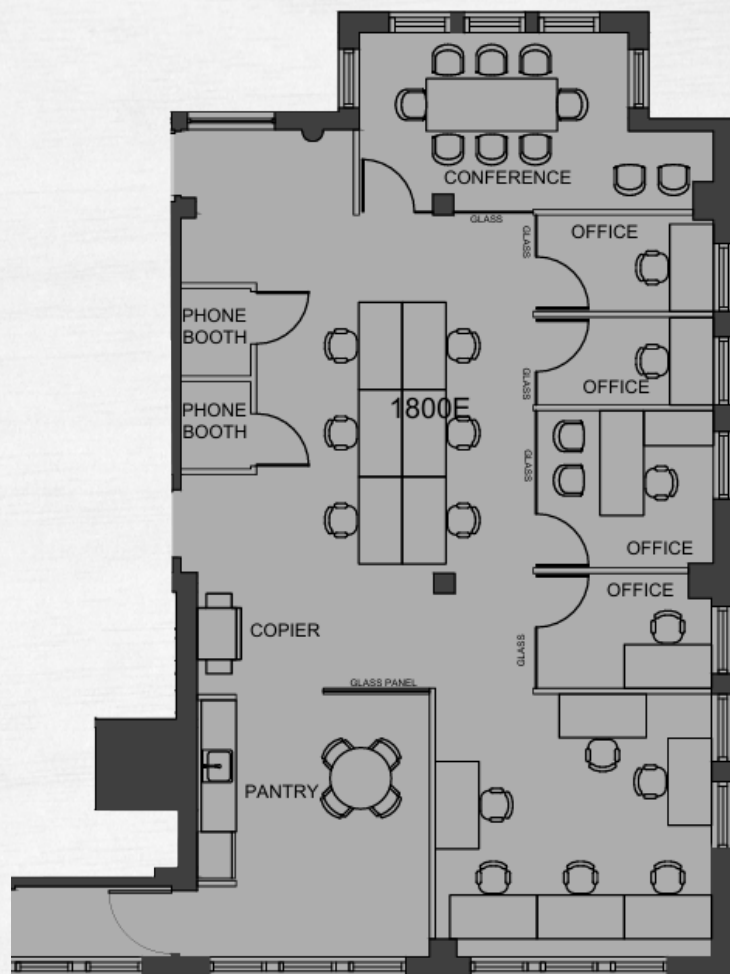

SUBLEASE THRU 06/2027

252 *West* 37

PENN PLAZA | NEW YORK

PARTIAL 18TH FL - 2,900 RSF

SPACE HIGHLIGHTS | 2,900 RSF

- *6-person conference room*
- *4 windowed offices*
- *12 workstations*
- *2 built-out phone booths*
- *Wet pantry/lounge*
- *Incredible natural light*
- *Recently built high-end finishes*
- *Attended Lobby Building*