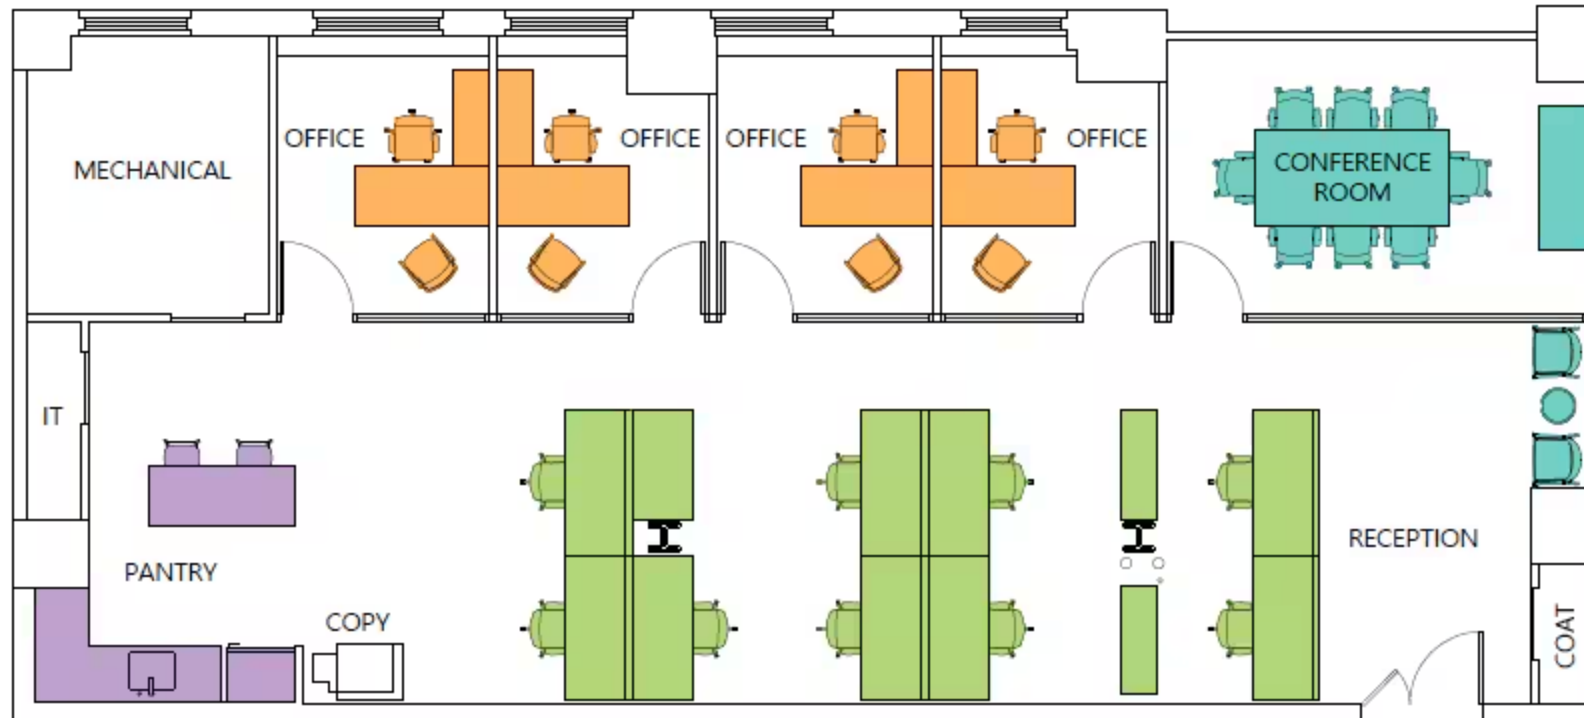

ONE GRAND CENTRAL PLACE

— 60 EAST 42ND STREET —

SUITE 1310 | **2,963** SQ.FT.

| CATEGORY | QTY |
|------------------------|-----------|
| Office | 4 |
| Workstation (6' Bench) | 9 |
| TOTAL | 13 |
| Reception | 1 |
| Conference Room | 1 |
| Pantry | 1 |
| Copy | 1 |
| IT | 1 |
| Coat | 1 |
| Storage | 1 |