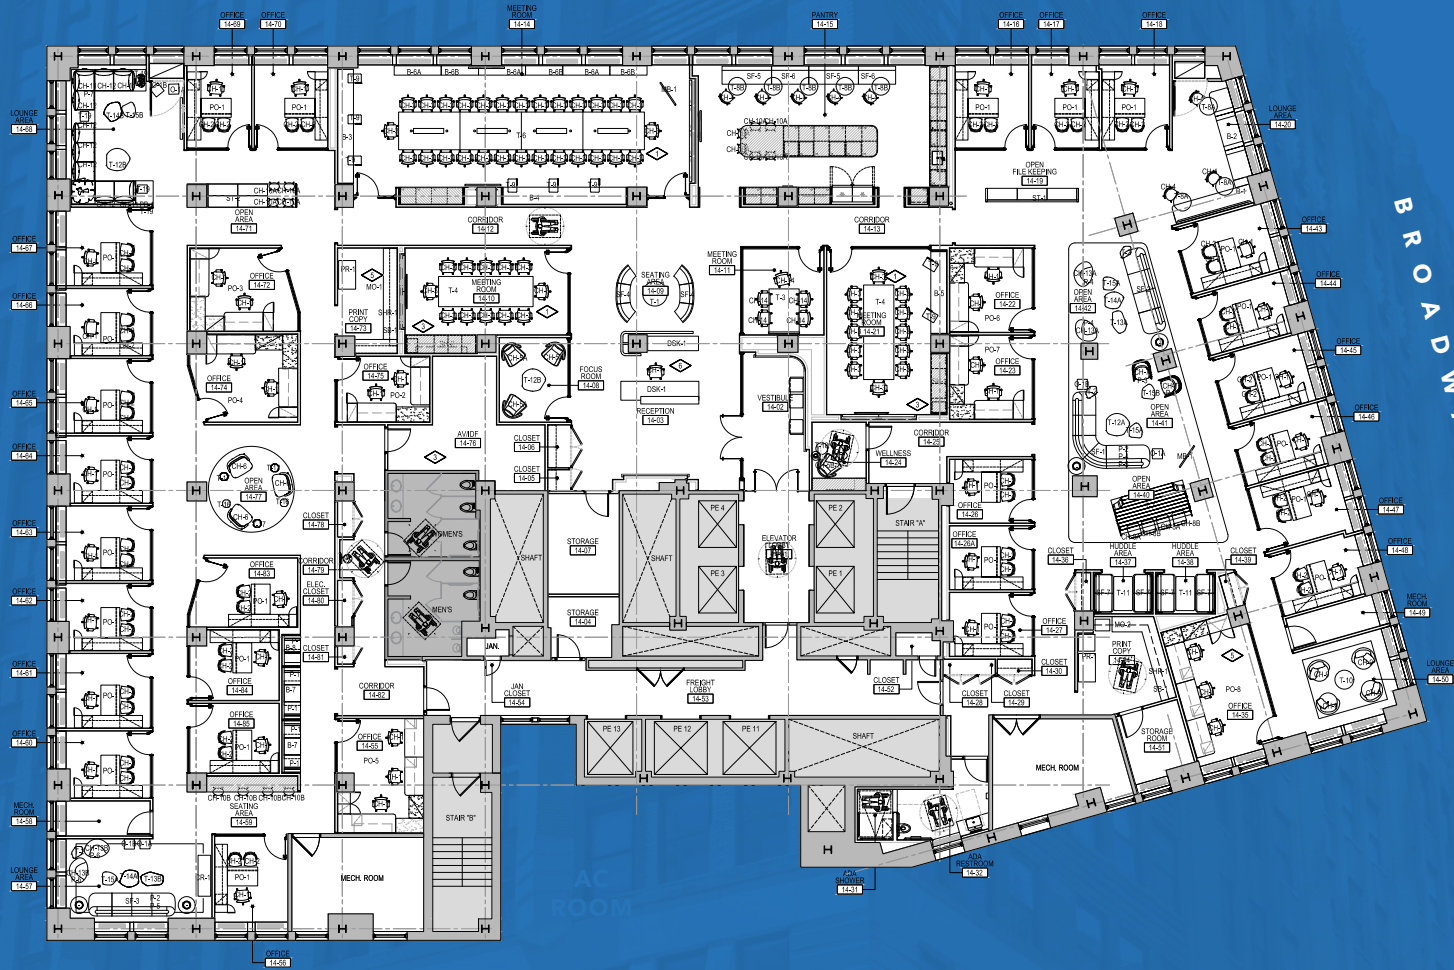

## SPACE FEATURES

FLOOR 14 | 22,504 RSF

- 31 Offices
- 4 Conference Rooms
  - > One small (5-person room)
  - > Two Medium (12-person rooms)
  - > One Large Boardroom (accommodates 40)
  - > Multiple, currently designated "soft seating" areas throughout that could accommodate 15+ workstations
- Reception
- Pantry
- 1 ADA Bathroom + Shower

## THE SPACE

# FLOOR PLAN

WEST 41ST STREET

7TH AVENUE

BROADWAY