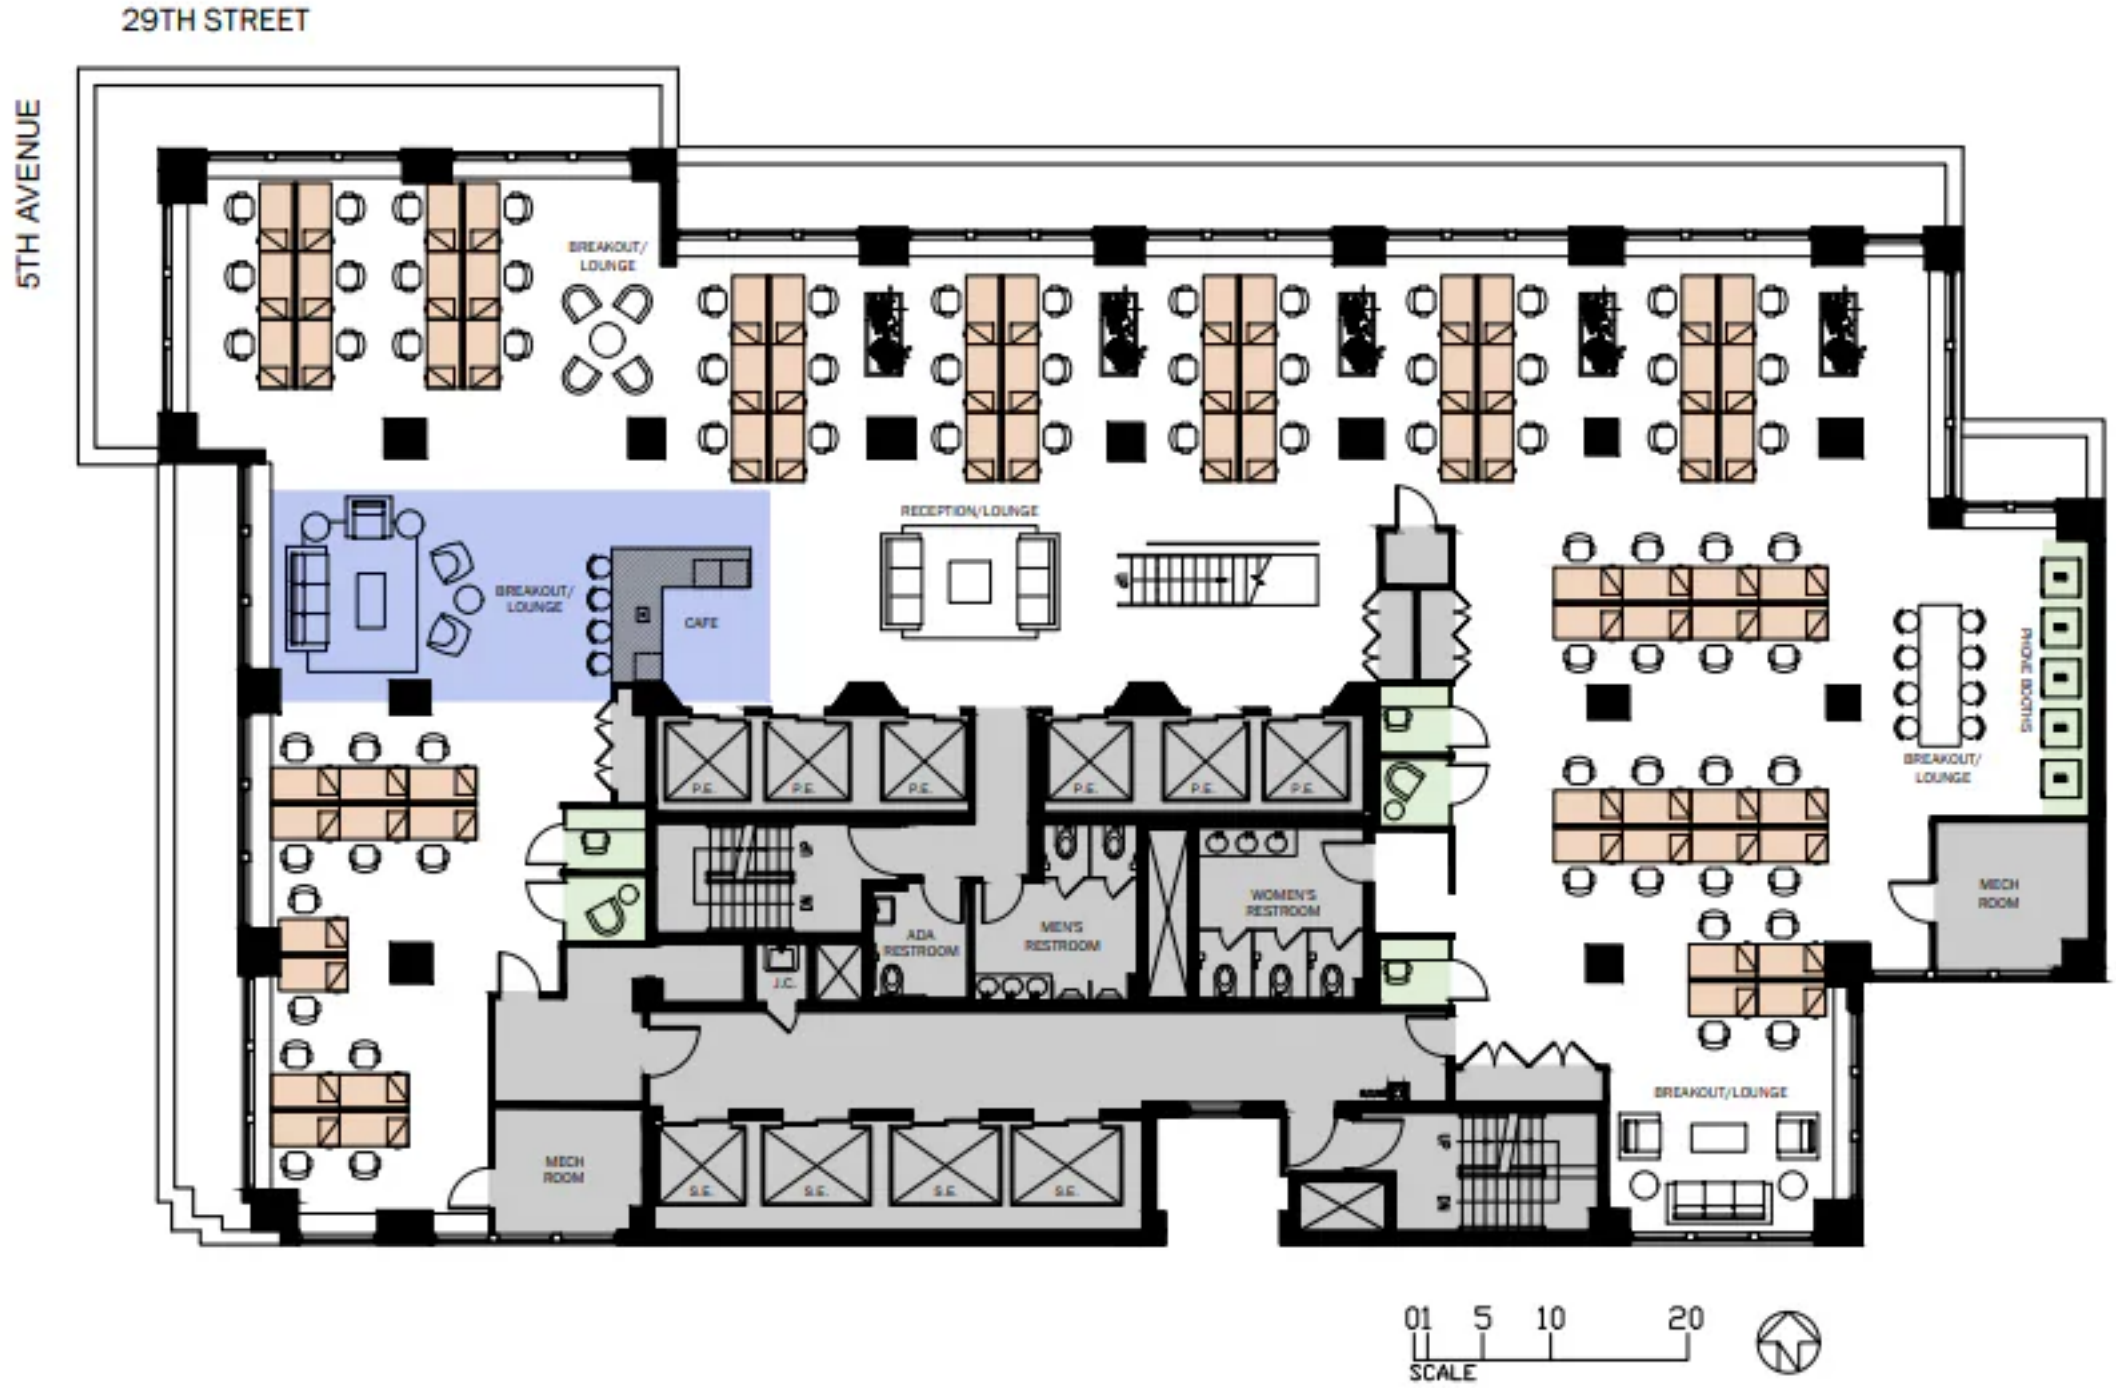

261 Fifth Ave

Floor 25 | Full Floor | 11,698 RSF

PROGRAM

WORKSTATIONS	74
1-5 PERSON CONFERENCE ROOM	5
PHONE BOOTH	5
CAFE	1
BREAKOUT MEETING AREA/LOUNGE	4
STORAGE CLOSETS	5

261 Fifth Ave

Floor 26 | Full Floor | 11,698 RSF

PROGRAM

WORKSTATIONS	41
RECEPTION	1
CAFE	1
PRIVATE OFFICES	5
1-5 PERSON CONFERENCE ROOM	4
6 - 8 PERSON CONFERENCE ROOM	3
18 PERSON CONFERENCE ROOM	1