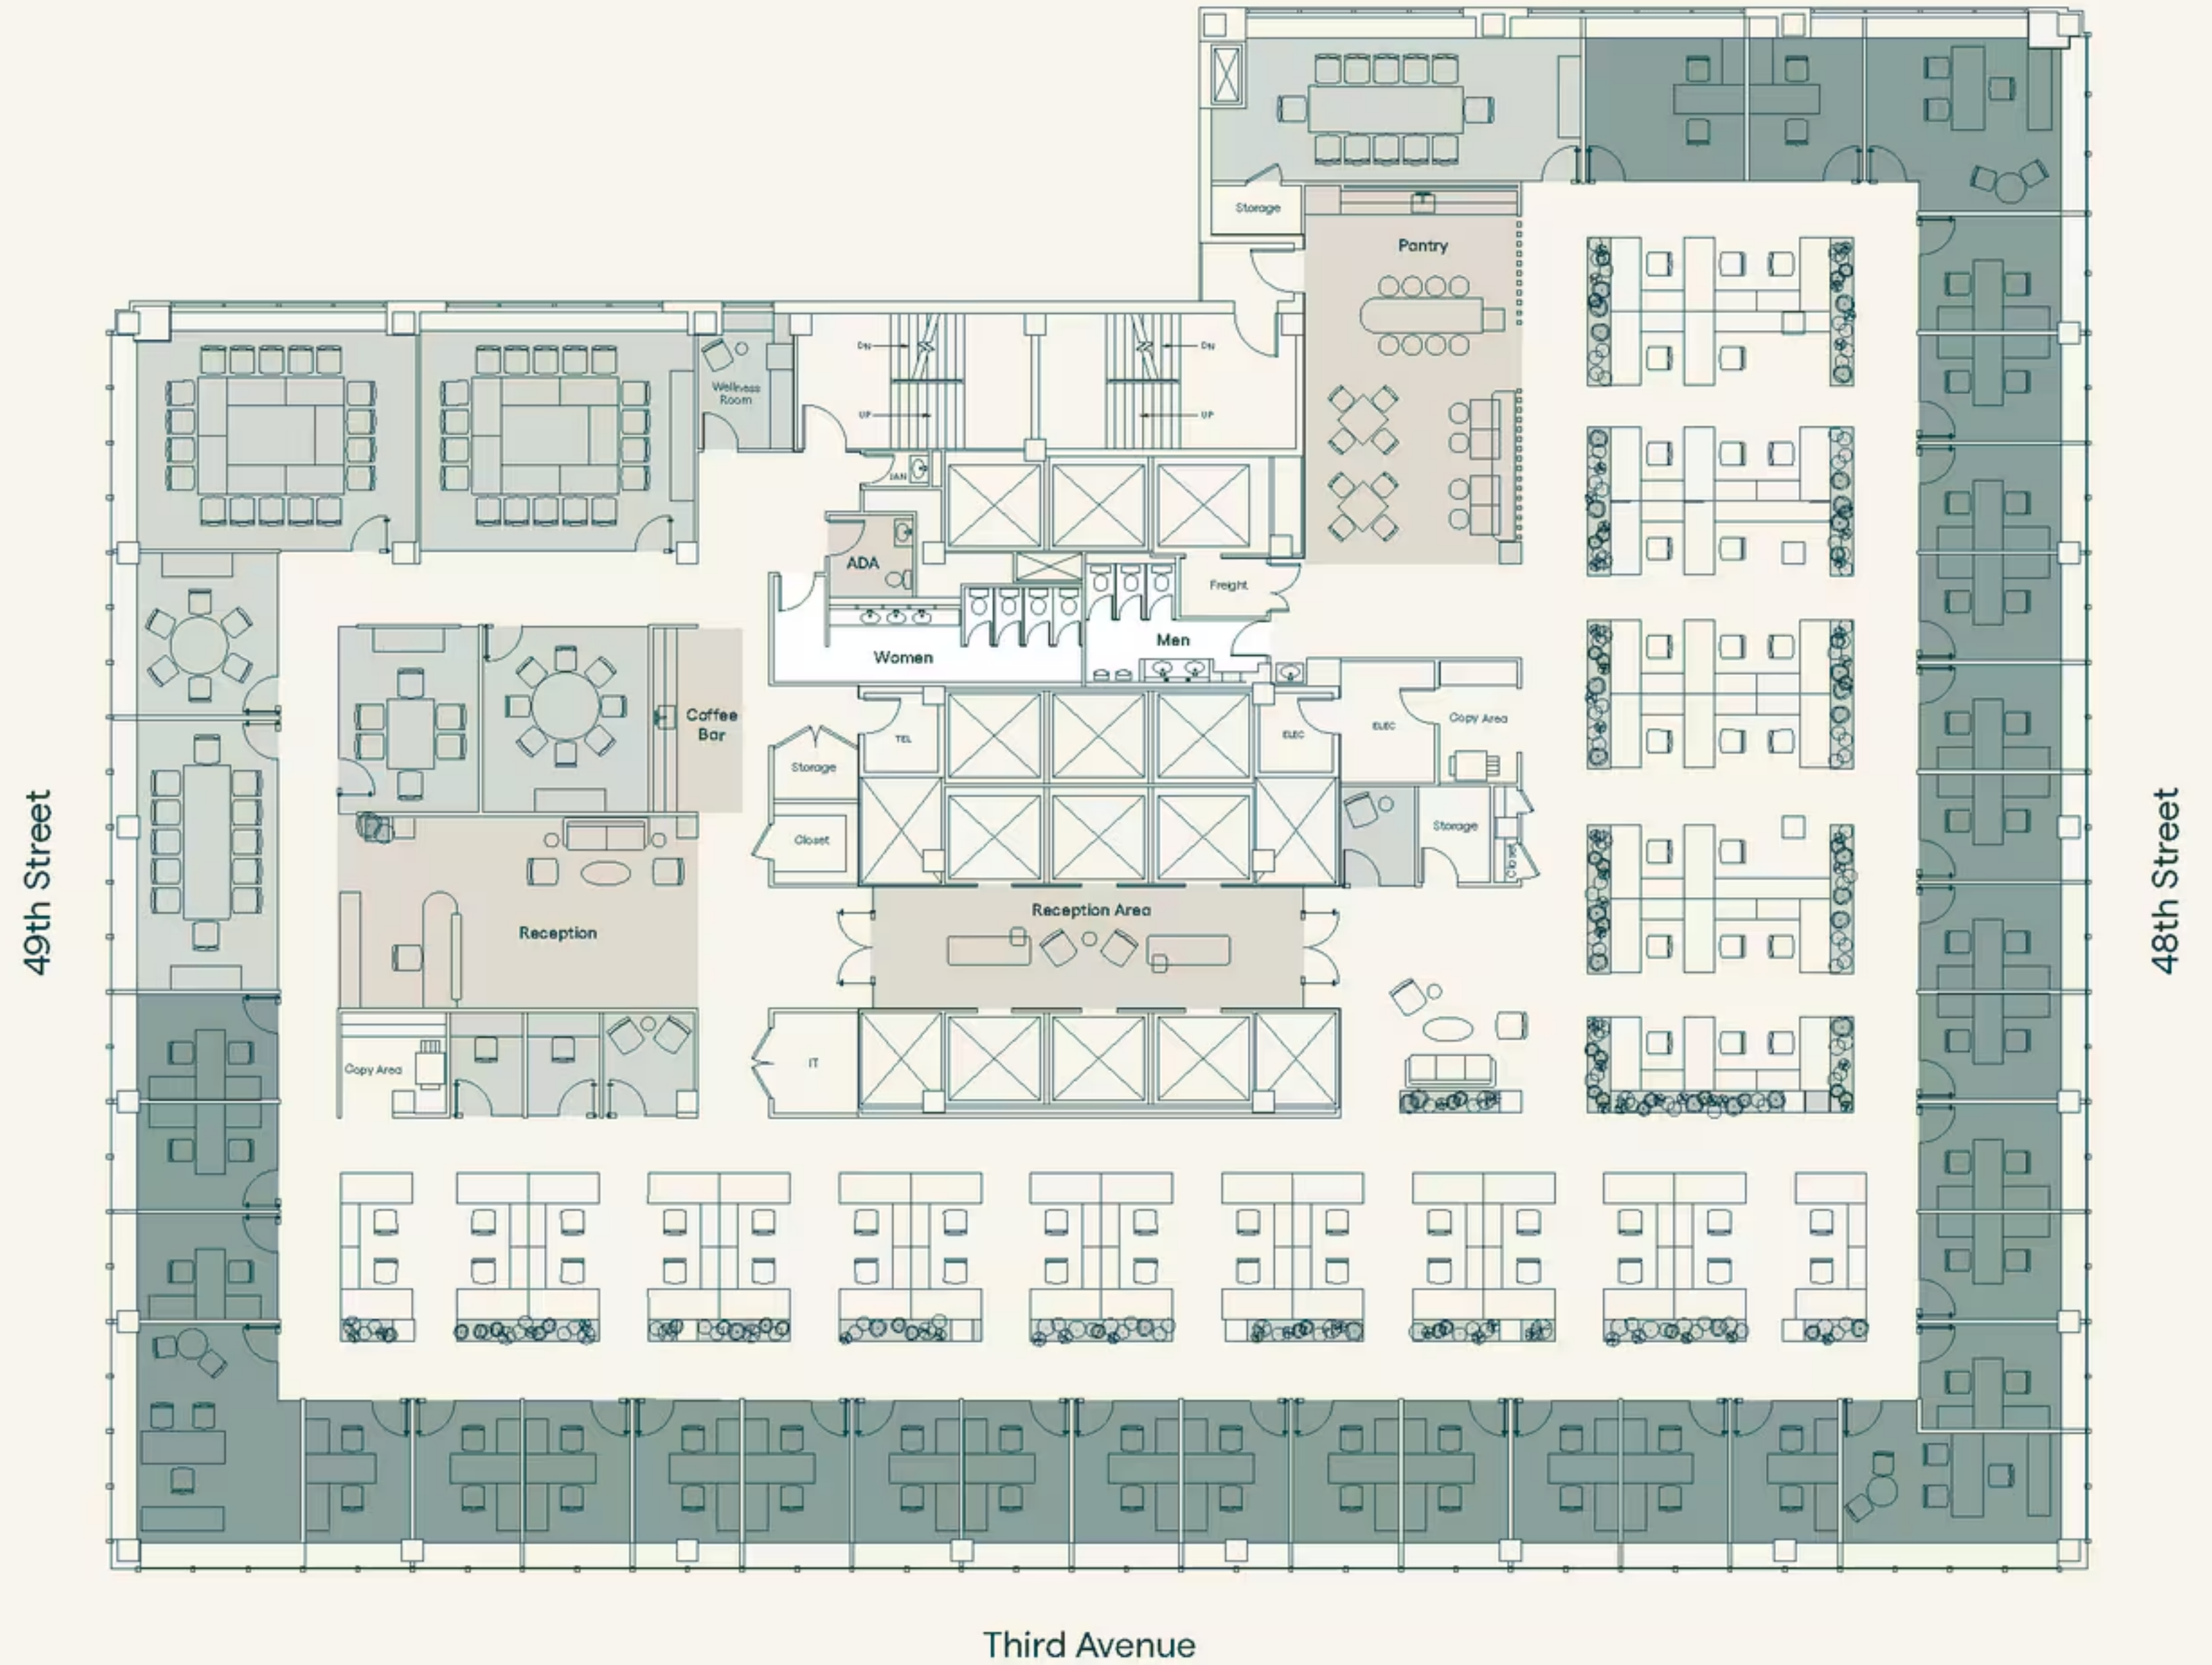

777 Third Avenue

Entire 7th Floor | 24,832 RSF
Core & Shell

777 Third Avenue

Typical Entire Floor | 7th Floor | 24,832 RSF
Proposed Office Intensive Layout

Bespoke

Built-to-suit office space, prepped for demolition. Ready to be optimized, built, and specifically designed to meet your needs.

| | |
|-----------------------------|-----------|
| Total Headcount | 90 |
| Private Spaces | |
| Offices | 33 |
| Collaborative Spaces | |
| Conference Rooms | 5 |
| Meeting Rooms | 2 |
| Phone Rooms | 4 |
| Wellness Room | 1 |
| Open Spaces | |
| Workstations | 56 |
| Communal Spaces | |
| Pantry | 1 |
| Coffee Bar | 1 |
| Reception | 1 |
| ADA | 1 |

777 Third Avenue

Typical Entire Floor | 7th Floor | 24,832 RSF
Proposed Hybrid Layout

Bespoke

Built-to-suit office space, prepped for demolition. Ready to be optimized, built, and specifically designed to meet your needs.

777 Third Avenue

Typical Entire Floor | 7th Floor | 24,832 RSF
Proposed Open Layout

Bespoke

Built-to-suit office space, prepped for demolition. Ready to be optimized, built, and specifically designed to meet your needs.