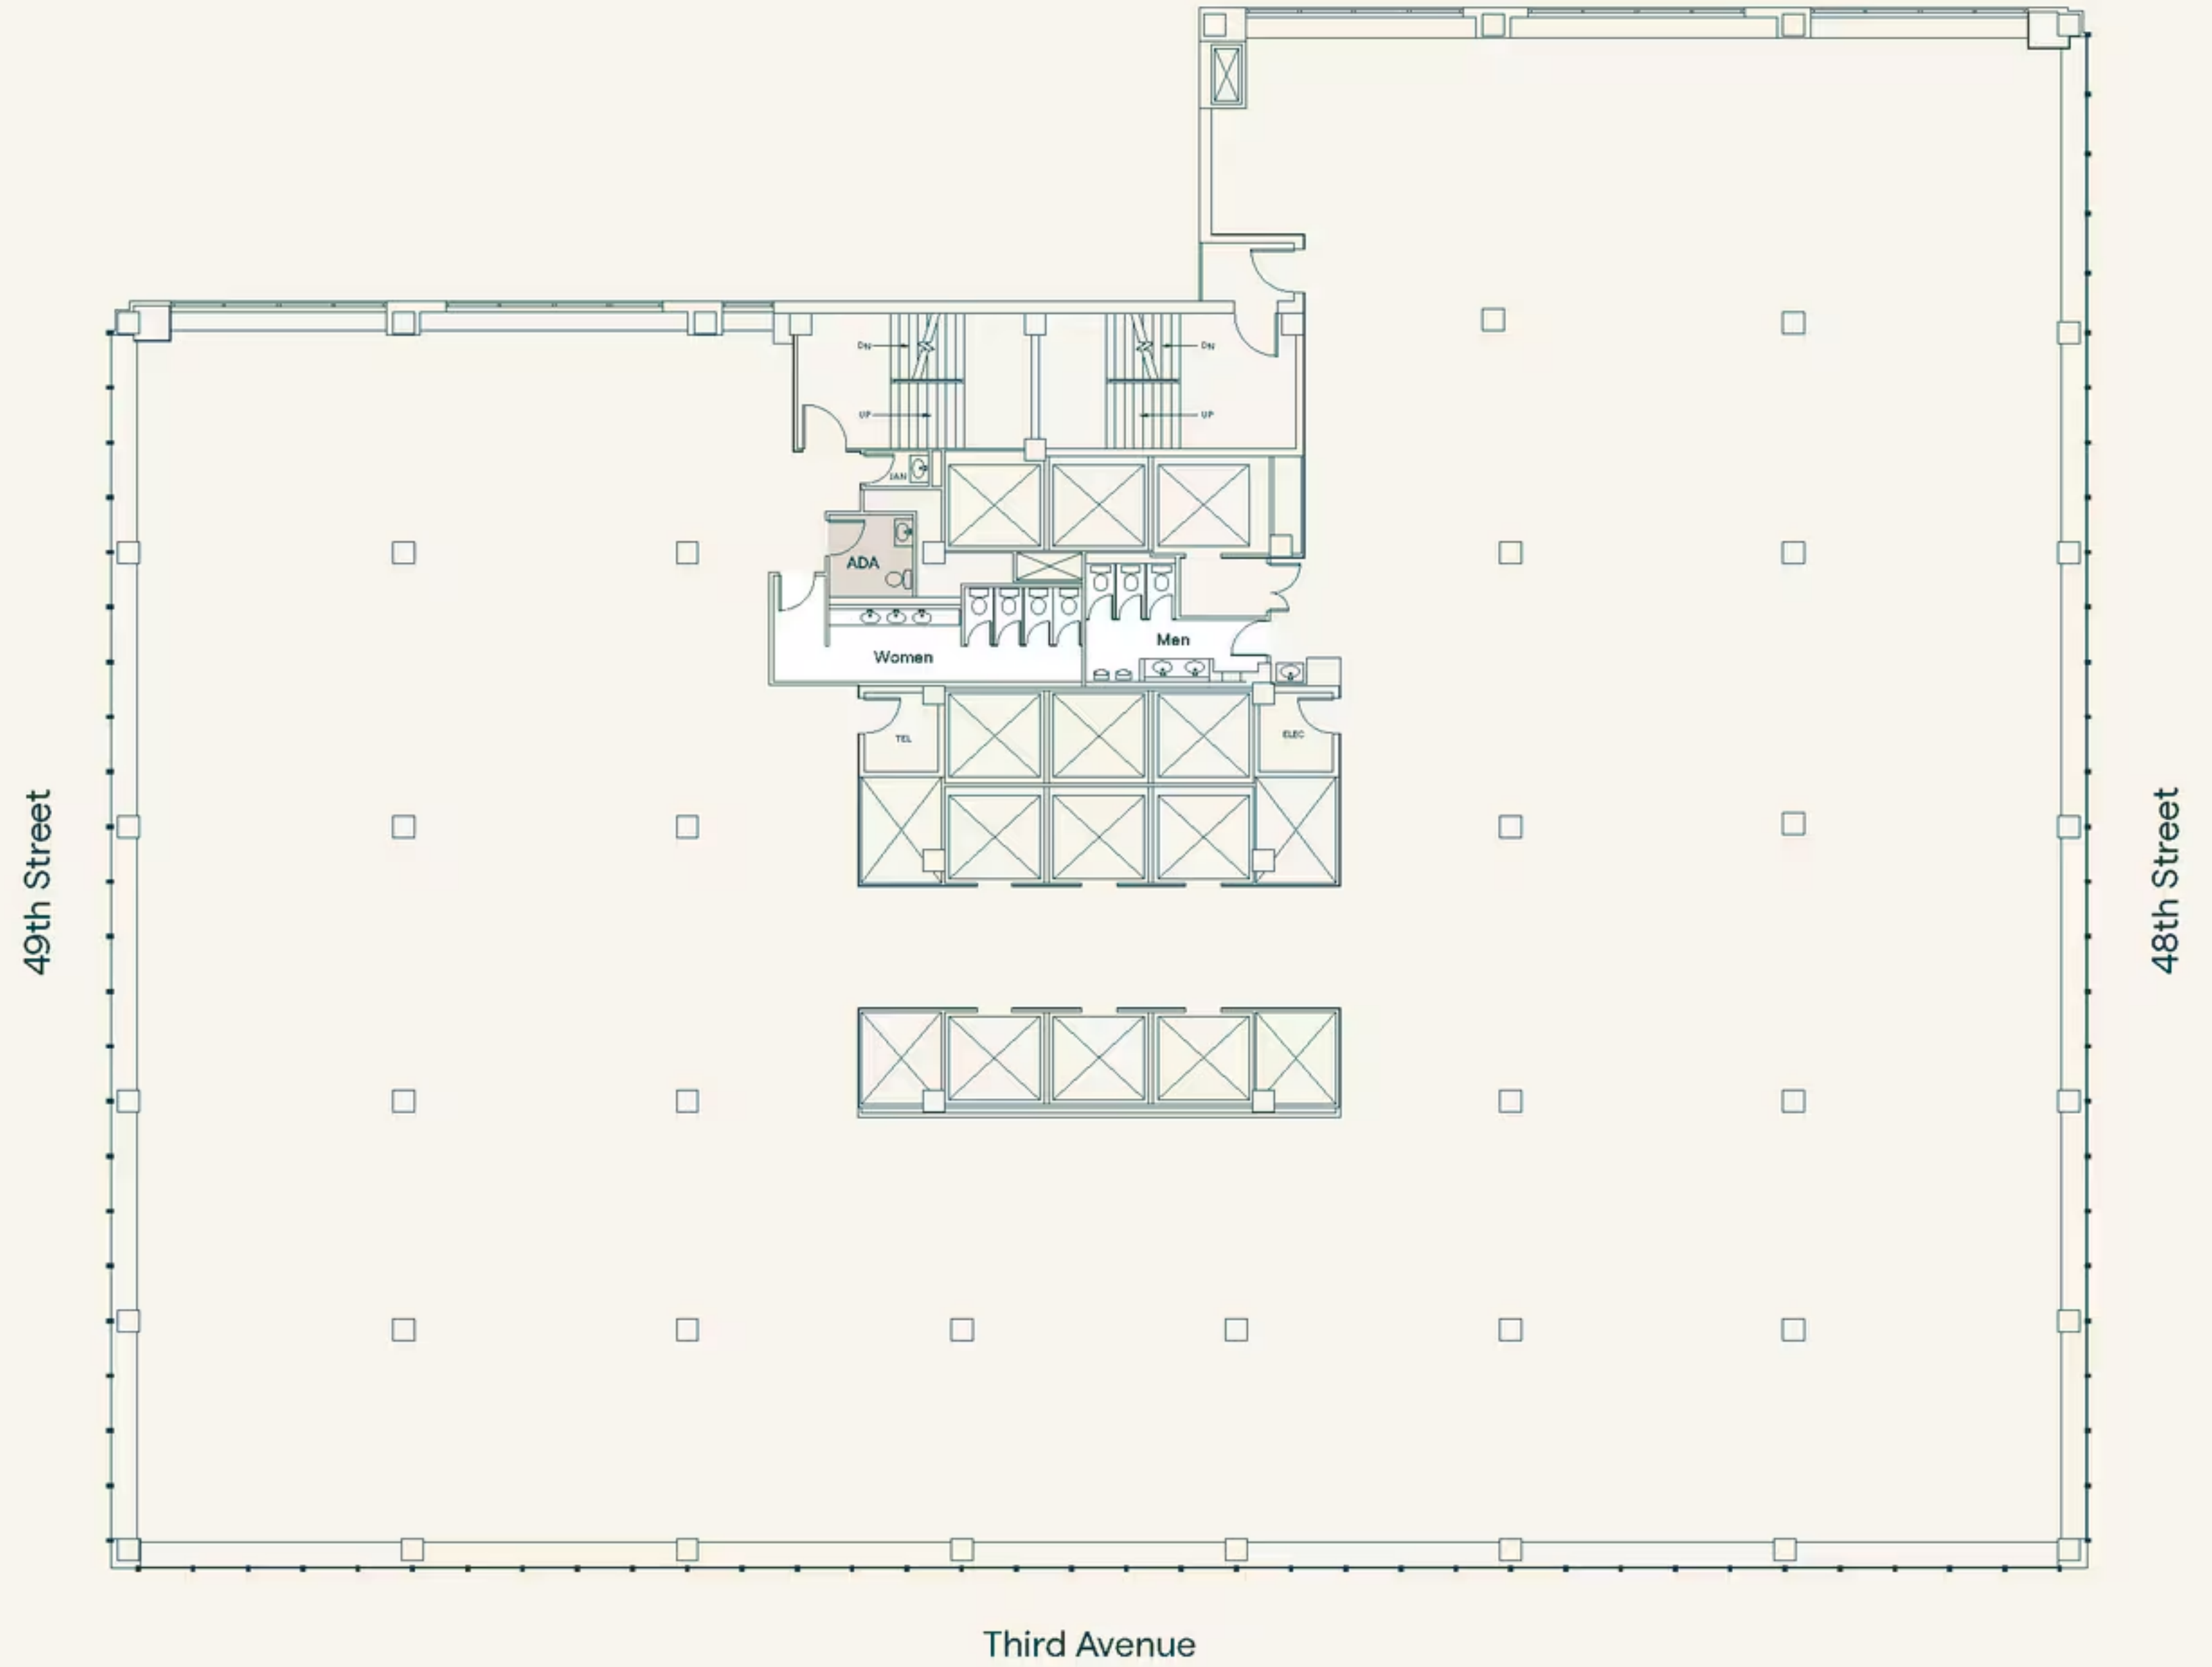

777 Third Avenue

Entire 7th Floor | 24,832 RSF
Core & Shell

777 Third Avenue

Typical Entire Floor | 7th Floor | 24,832 RSF
Proposed Office Intensive Layout

Bespoke

Built-to-suit office space, prepped for demolition. Ready to be optimized, built, and specifically designed to meet your needs.

| | |
|-----------------------------|-----------|
| Total Headcount | 90 |
| Private Spaces | |
| Offices | 33 |
| Collaborative Spaces | |
| Conference Rooms | 5 |
| Meeting Rooms | 2 |
| Phone Rooms | 4 |
| Wellness Room | 1 |
| Open Spaces | |
| Workstations | 56 |
| Communal Spaces | |
| Pantry | 1 |
| Coffee Bar | 1 |
| Reception | 1 |
| ADA | 1 |

777 Third Avenue

Typical Entire Floor | 7th Floor | 24,832 RSF
Proposed Hybrid Layout

Bespoke

Built-to-suit office space, prepped for demolition. Ready to be optimized, built, and specifically designed to meet your needs.

777 Third Avenue

Typical Entire Floor | 7th Floor | 24,832 RSF
Proposed Open Layout

Bespoke

Built-to-suit office space, prepped for demolition. Ready to be optimized, built, and specifically designed to meet your needs.