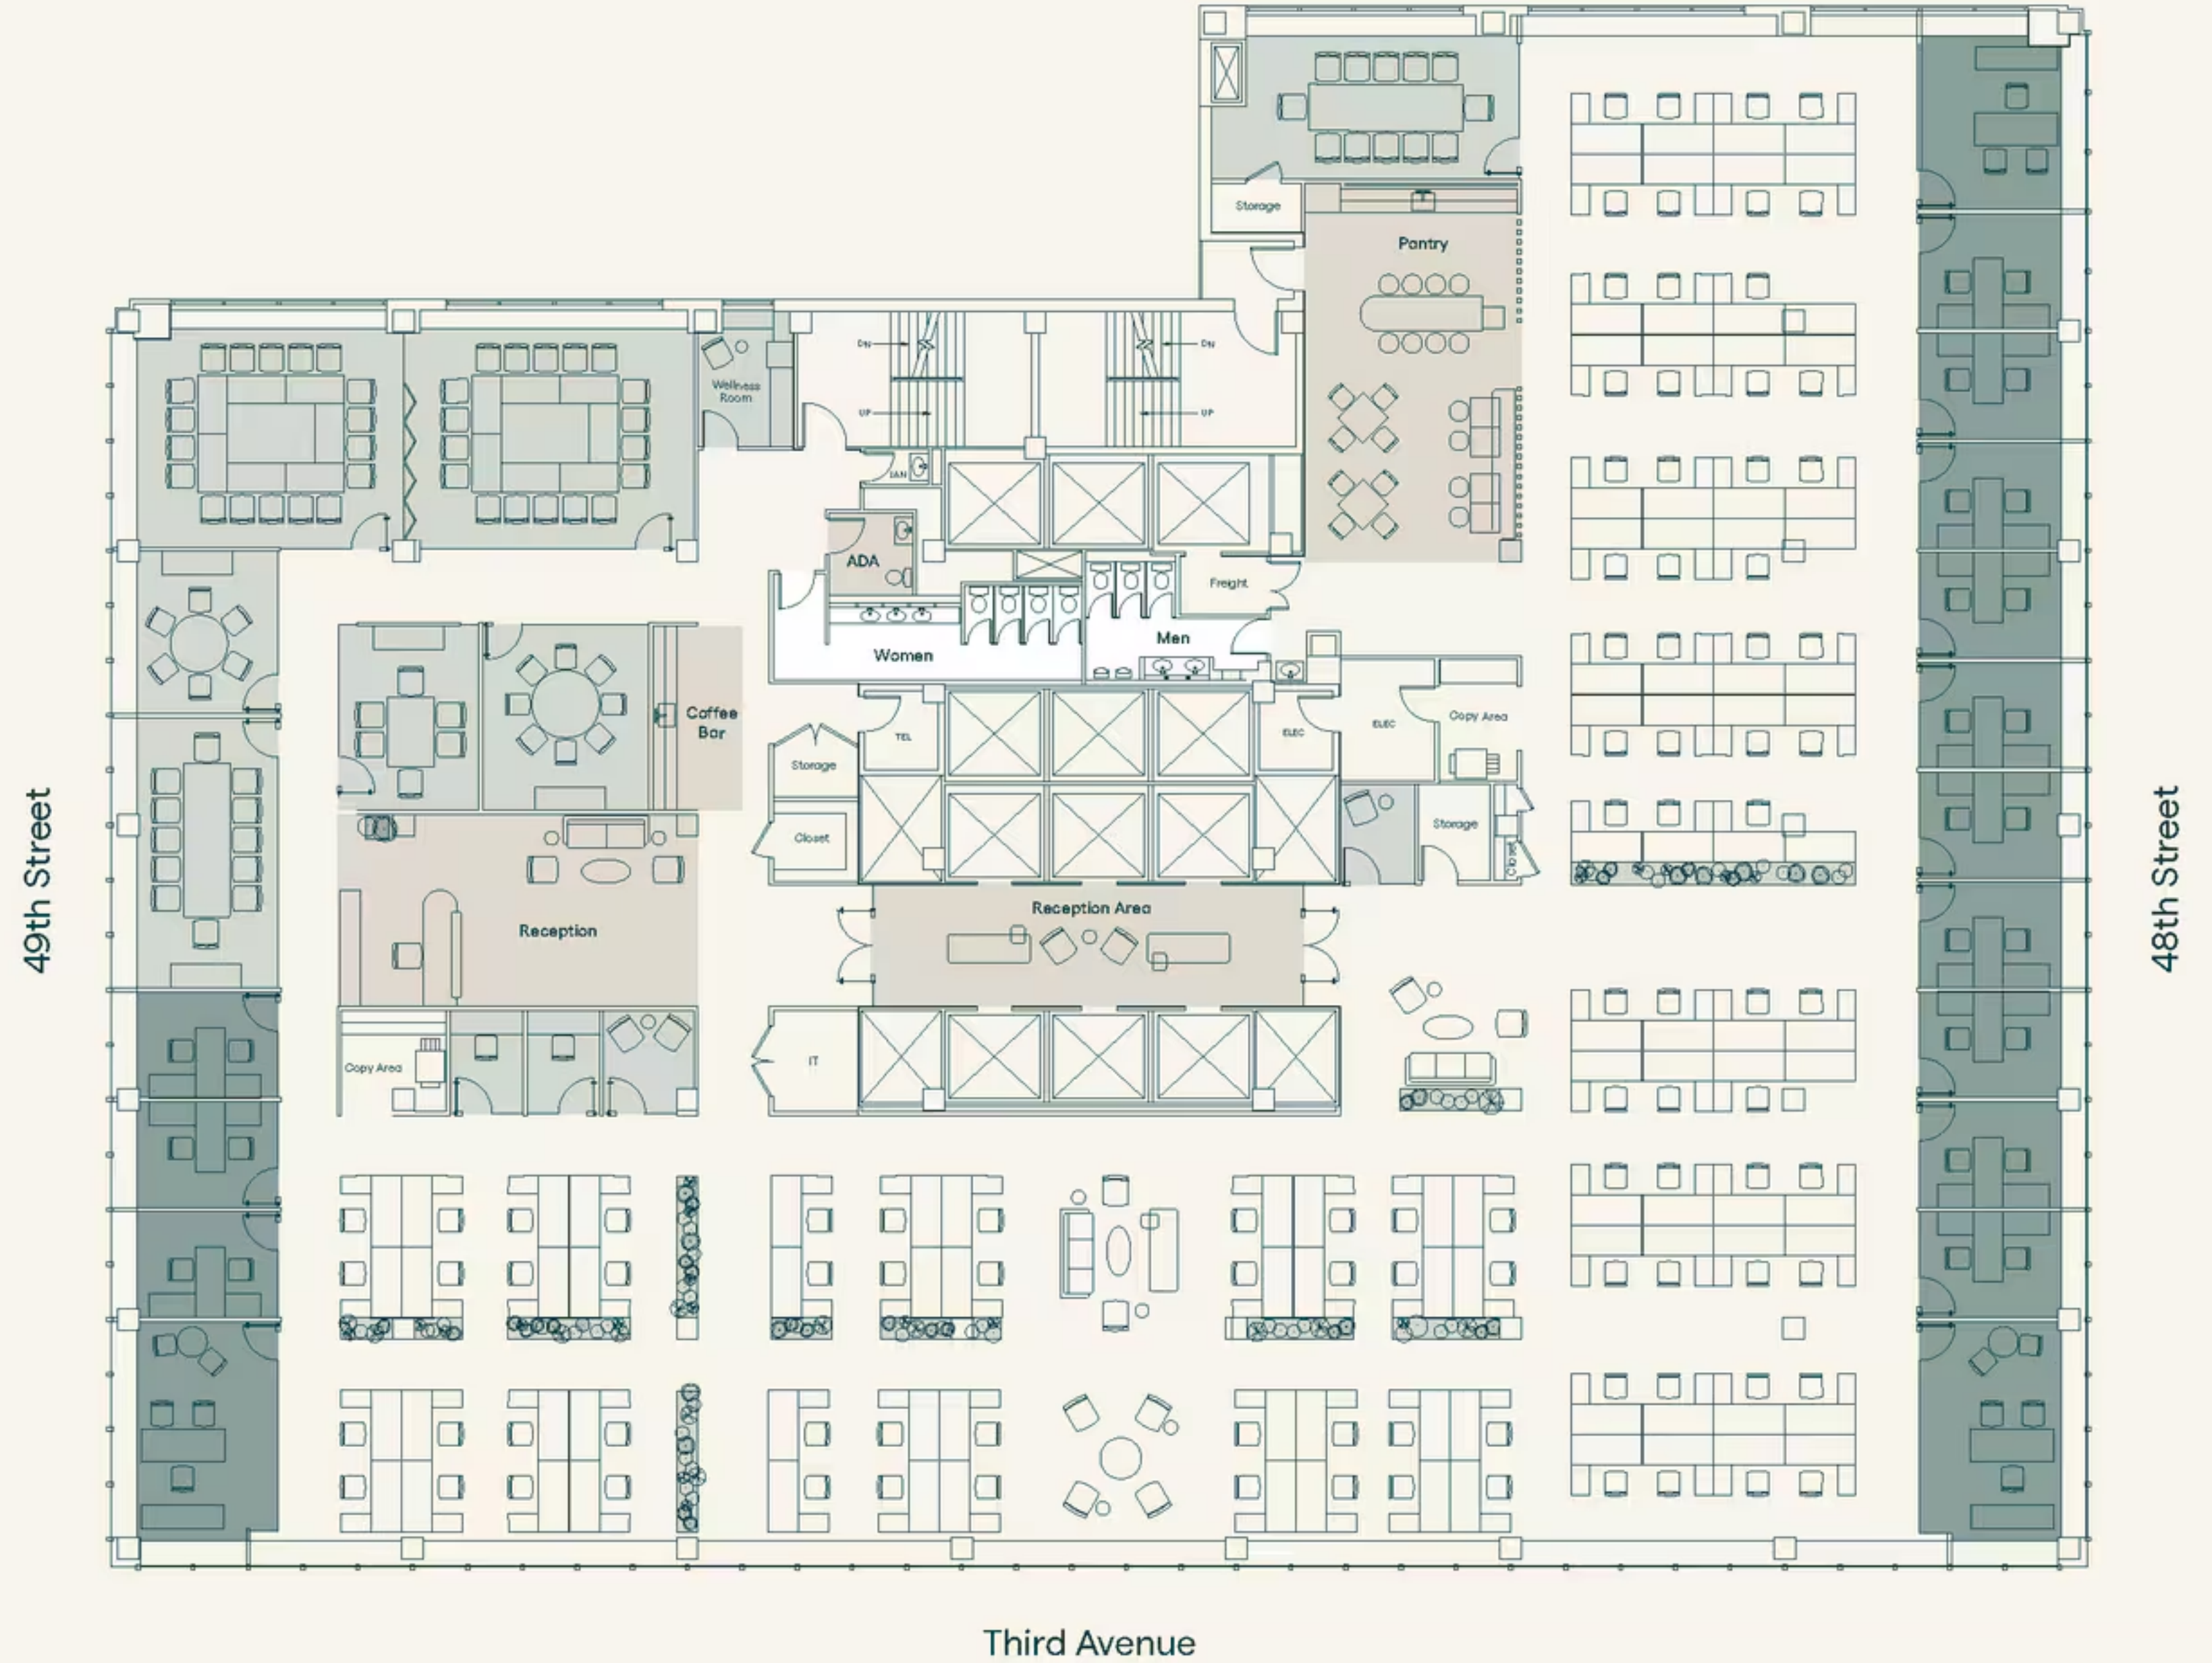

777 Third Avenue

Entire 7th Floor | 24,832 RSF
Core & Shell

777 Third Avenue

Typical Entire Floor | 7th Floor | 24,832 RSF
Proposed Office Intensive Layout

Bespoke

Built-to-suit office space, prepped for demolition. Ready to be optimized, built, and specifically designed to meet your needs.

777 Third Avenue

Typical Entire Floor | 7th Floor | 24,832 RSF
Proposed Hybrid Layout

Bespoke

Built-to-suit office space, prepped for demolition. Ready to be optimized, built, and specifically designed to meet your needs.

Total Headcount 117

| | |
|--|-----|
| Open Spaces | |
| Workstations | 100 |
| Private Spaces | |
| Offices | 16 |
| Collaborative Spaces | |
| Conference Rooms | 5 |
| Meeting Rooms | 2 |
| Phone Rooms | 4 |
| Wellness Room | 1 |
| Communal Spaces | |
| Pantry | 1 |
| Coffee Bar | 1 |
| Reception | 1 |
| ADA | 1 |

777 Third Avenue

Typical Entire Floor | 7th Floor | 24,832 RSF
Proposed Open Layout

Bespoke

Built-to-suit office space, prepped for demolition. Ready to be optimized, built, and specifically designed to meet your needs.