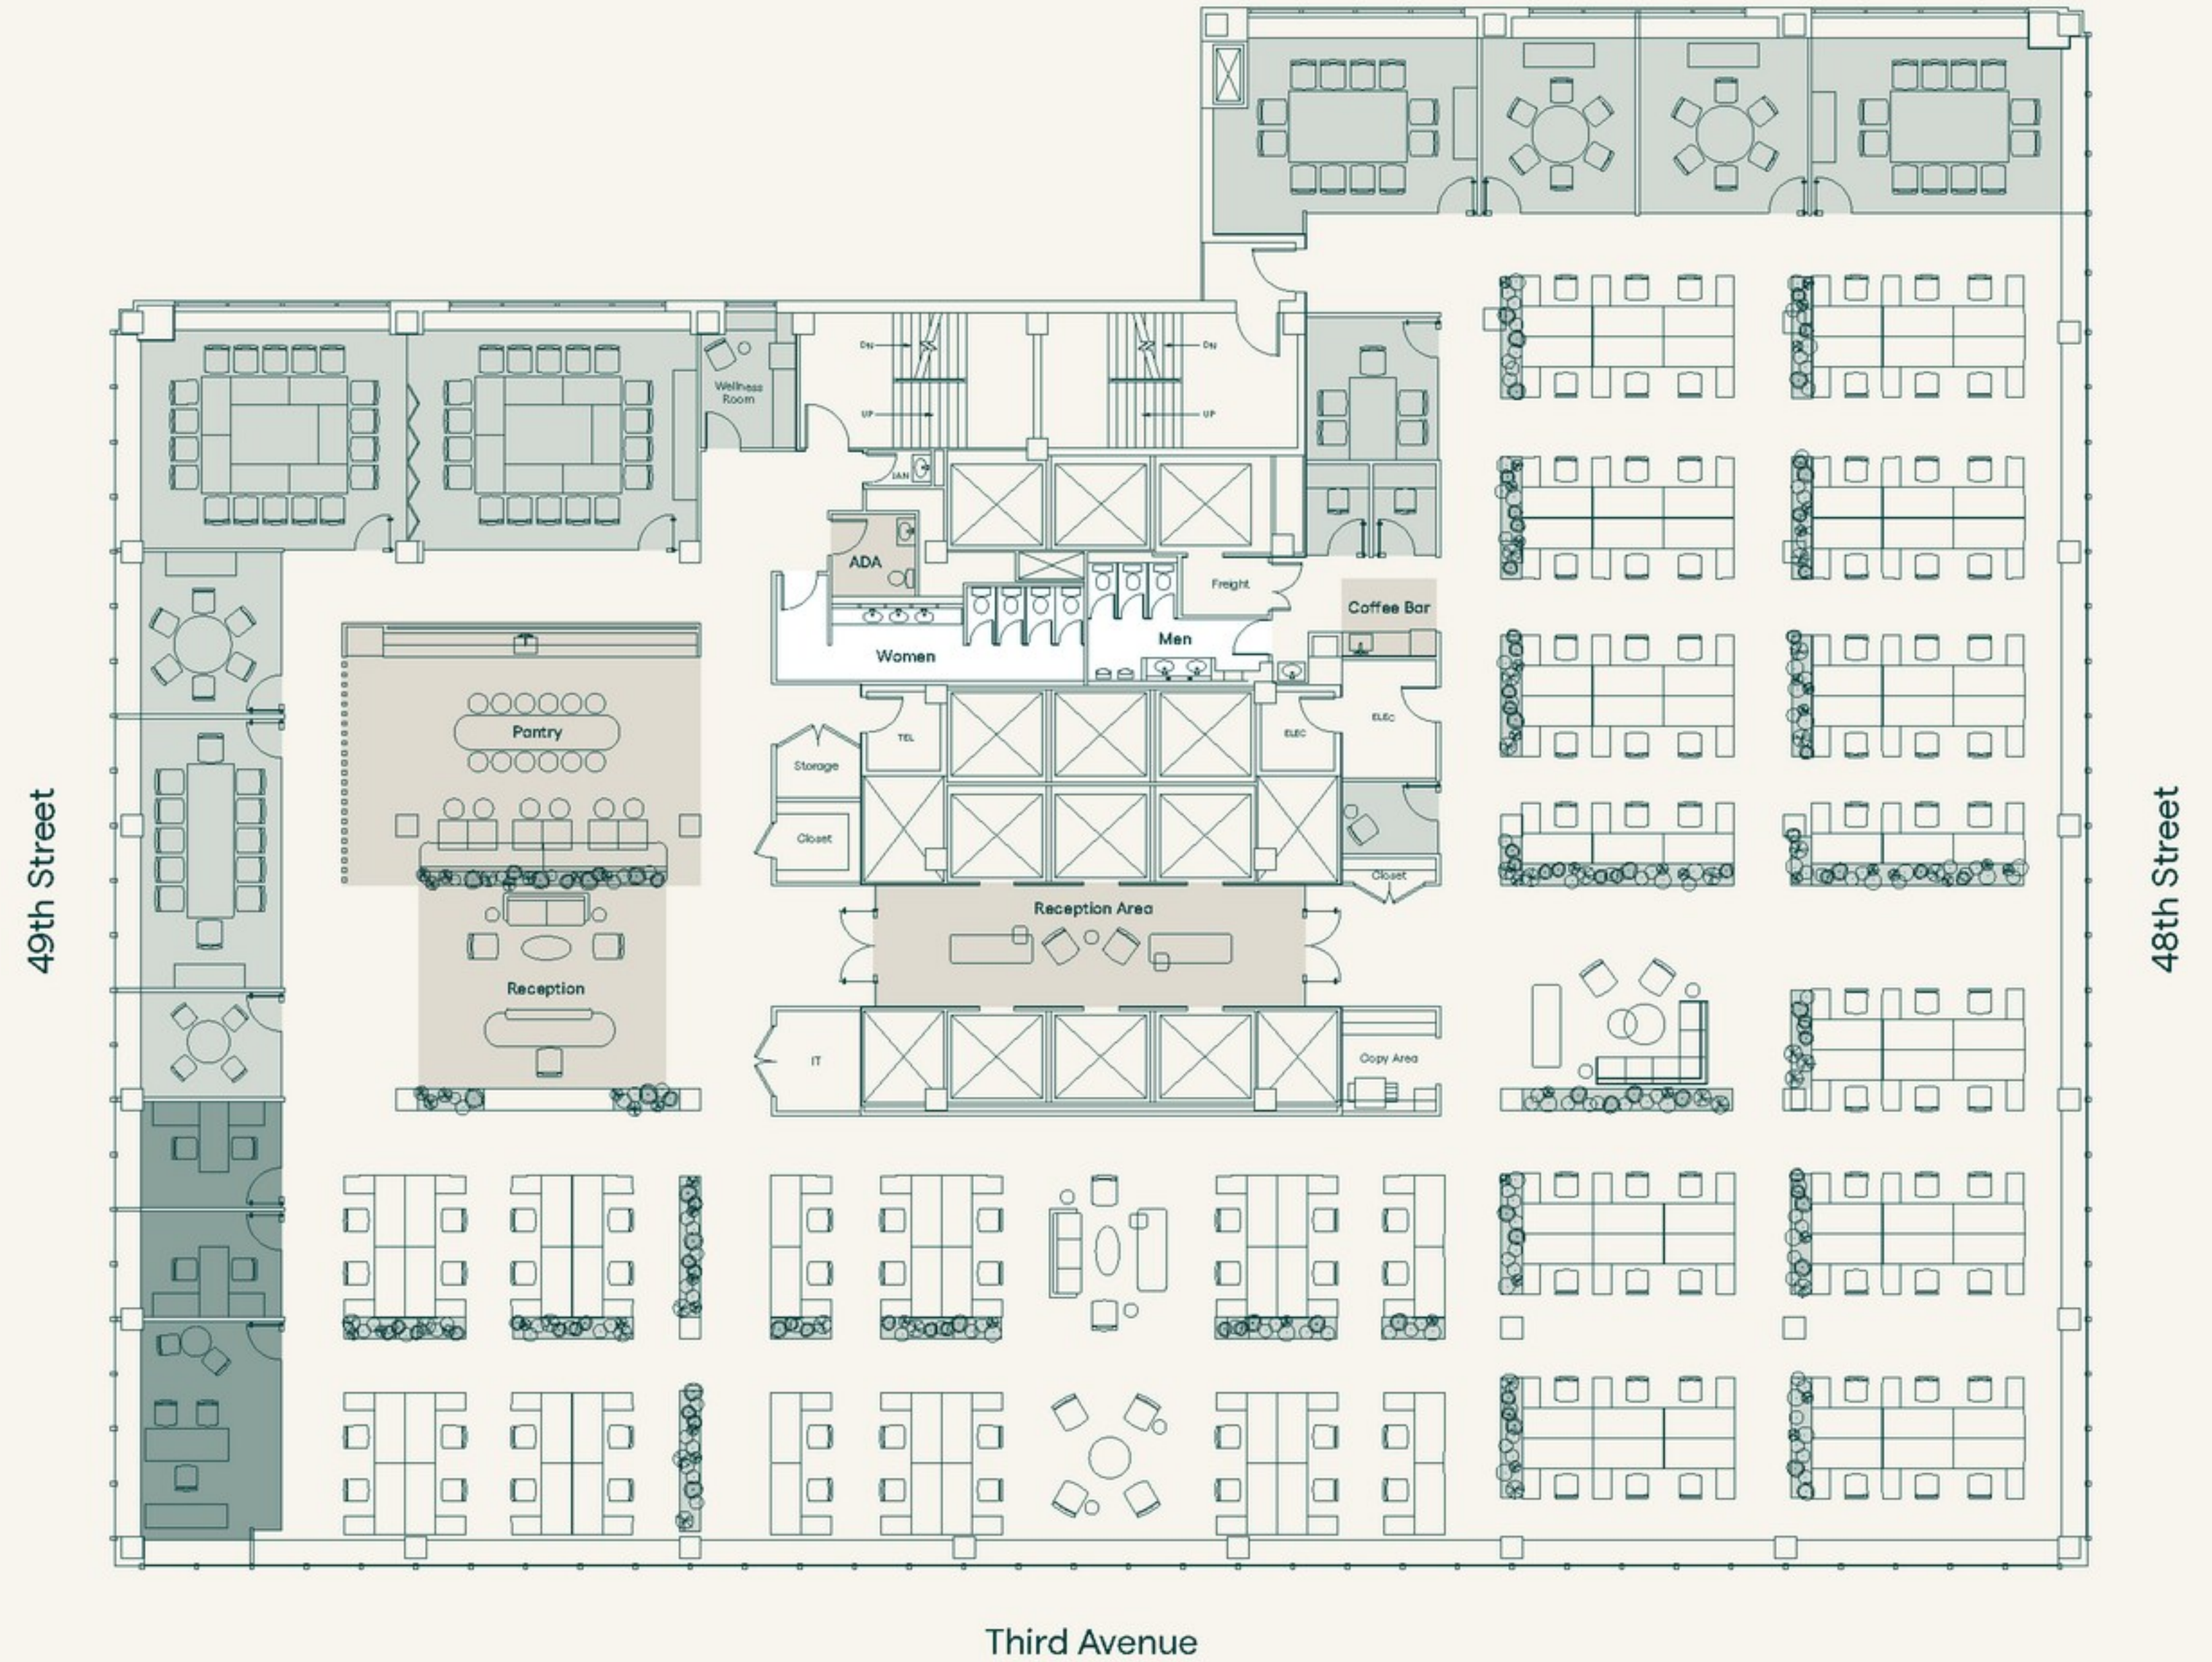

777 Third Avenue

Entire 7th Floor | 24,832 RSF
Core & Shell

777 Third Avenue

Typical Entire Floor | 7th Floor | 24,832 RSF
Proposed Office Intensive Layout

Bespoke

Built-to-suit office space, prepped for demolition. Ready to be optimized, built, and specifically designed to meet your needs.

Total Headcount 117

| | |
|--|-----|
| Open Spaces | |
| Workstations | 100 |
| Private Spaces | |
| Offices | 16 |
| Collaborative Spaces | |
| Conference Rooms | 5 |
| Meeting Rooms | 2 |
| Phone Rooms | 4 |
| Wellness Room | 1 |
| Communal Spaces | |
| Pantry | 1 |
| Coffee Bar | 1 |
| Reception | 1 |
| ADA | 1 |

777 Third Avenue

Typical Entire Floor | 7th Floor | 24,832 RSF
Proposed Open Layout

Bespoke

Built-to-suit office space, prepped for demolition. Ready to be optimized, built, and specifically designed to meet your needs.

| | |
|-----------------------------|------------|
| Total Headcount | 116 |
| Open Spaces | |
| Workstations | 112 |
| Private Spaces | |
| Offices | 3 |
| Collaborative Spaces | |
| Conference Rooms | 5 |
| Meeting Rooms | 5 |
| Phone Rooms | 3 |
| Wellness Room | 1 |
| Communal Spaces | |
| Pantry | 1 |
| Coffee Bar | 1 |
| Reception | 1 |
| ADA | 1 |