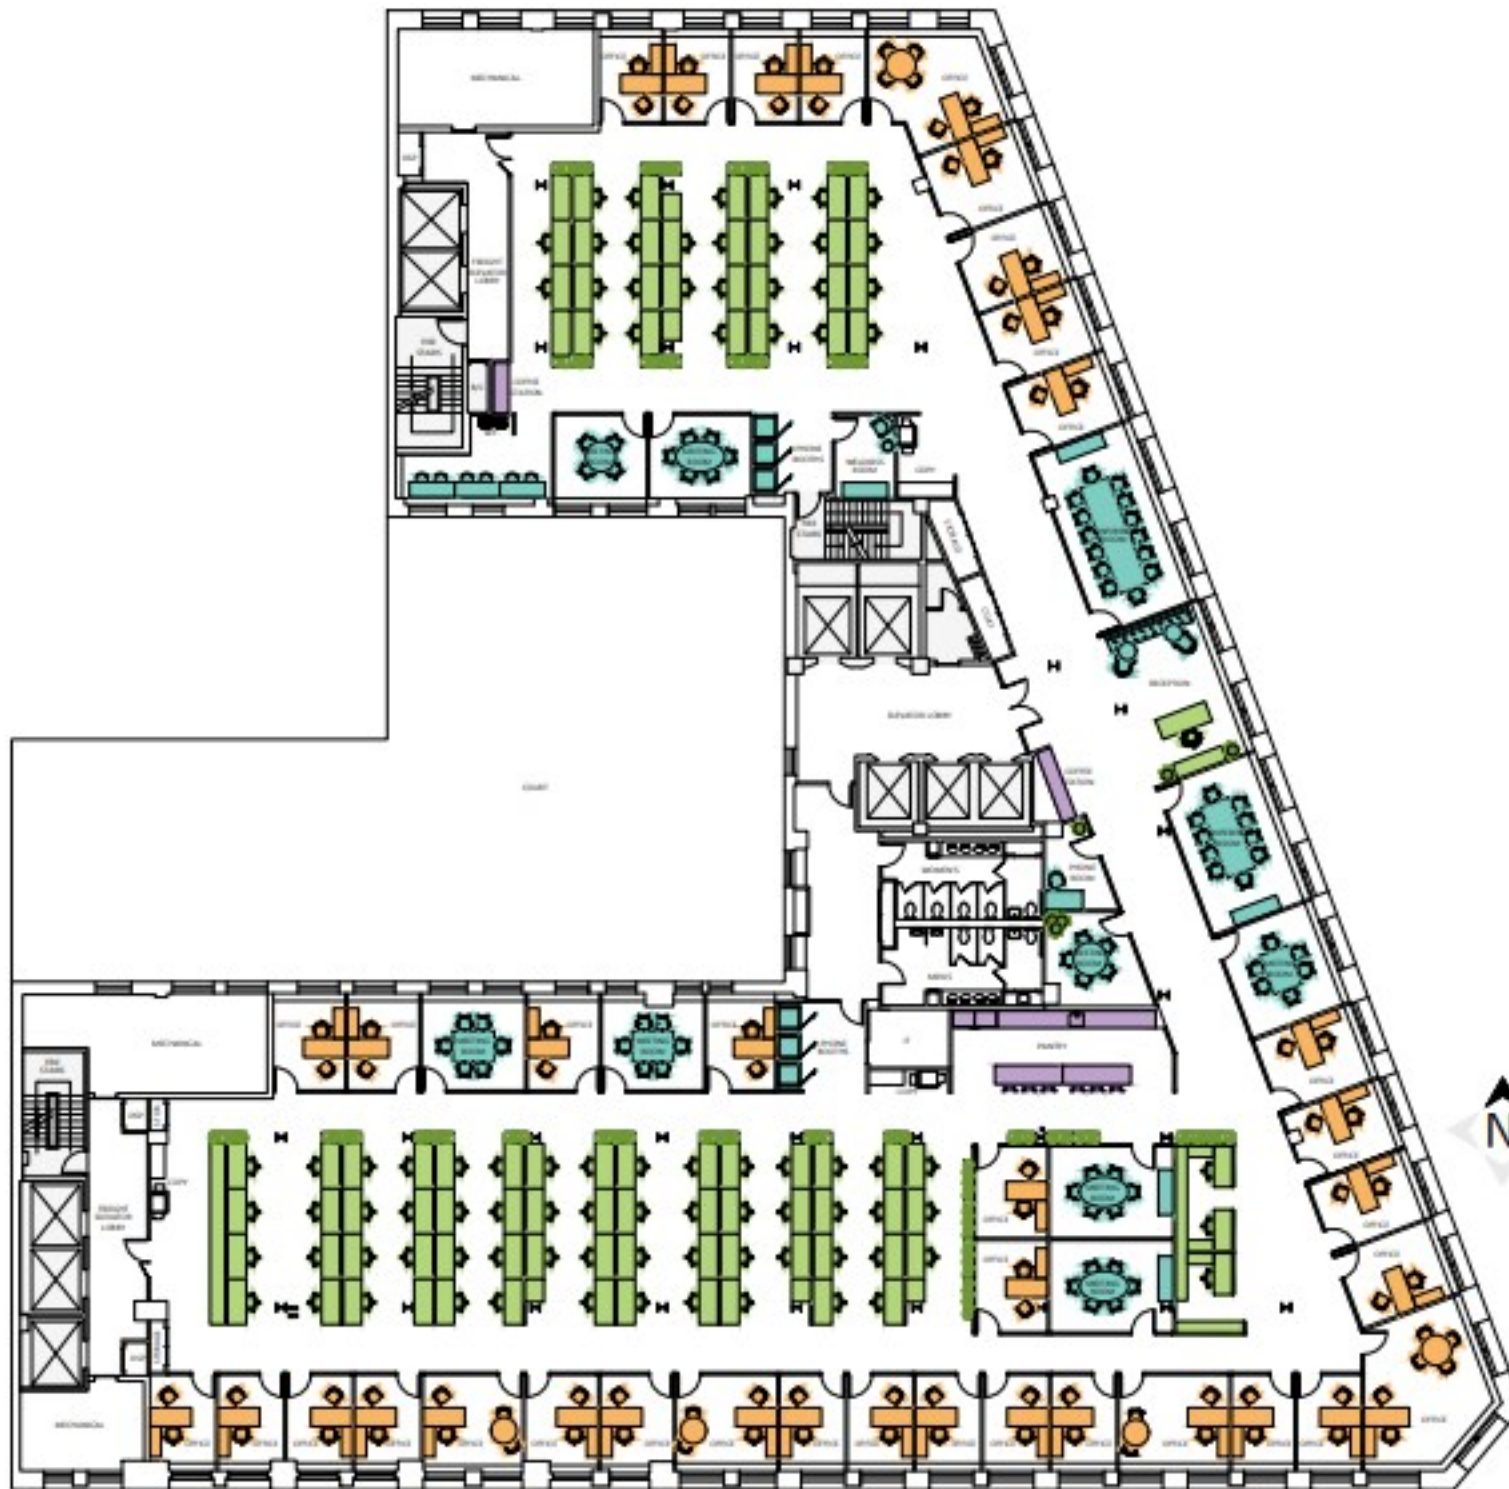

1333 BROADWAY

SUITE 1000 | 29,566 SQ.FT.

CATEGORY	QTY
Office	36
Workstation (6' benching) (Incl. Reception)	89
TOTAL	124
Reception	1
Conference Room	2
Meeting Room	8
Phone Room/Booth	7
Pantry	1
Coffee Station	2
Copy	3
IT	1
Coat	1
Wellness Room	1
Storage	3