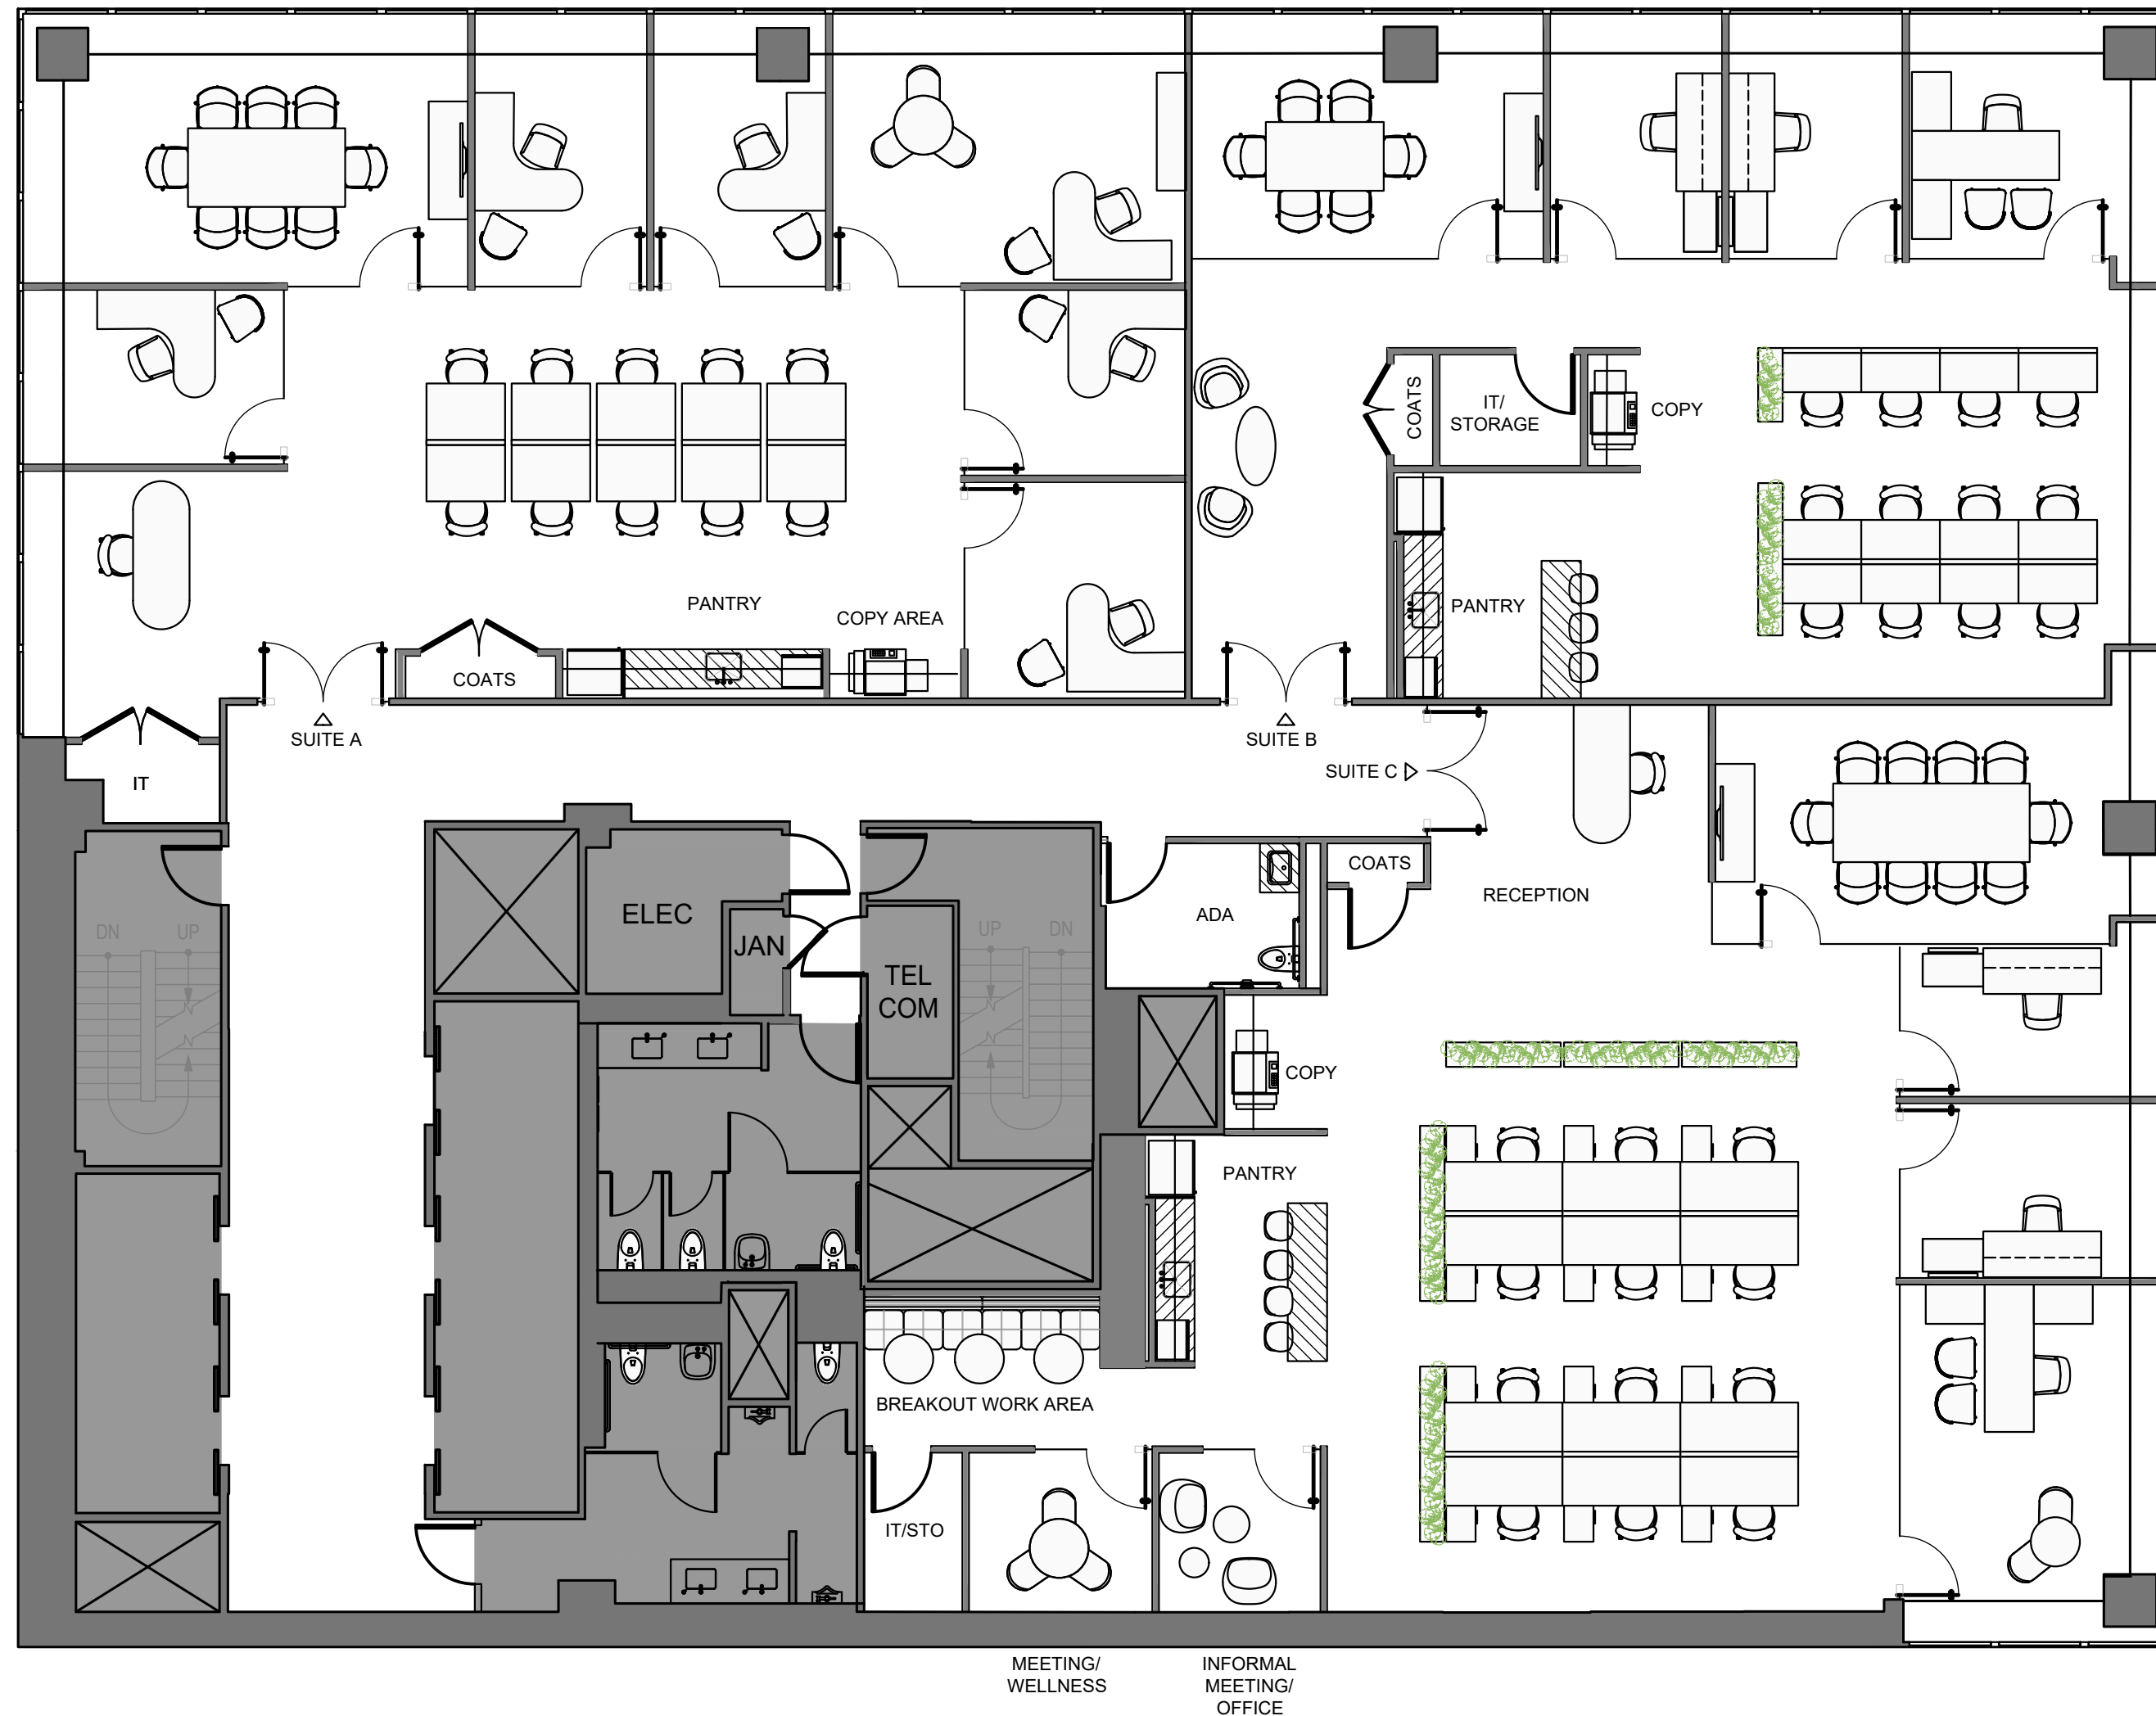

WEST 52 STREET

SUITE A - 3,764 RSF

WORKSPACE	SEATS
PRIVATE OFFICE	5
BENCHING (4'X30")	10
TOTAL HEADCOUNT	15

COLLAB SPACE	QNTY
CONFERENCE ROOM	1
MEETING ROOM	0
COLLAB AREA	0

SUPPORT	QNTY
PANTRY	1
COAT CLOSET	1
COPY AREA	1
STORAGE	0
IT	1
COMMON ADA REST.	1

SUITE B - 3,061 RSF

WORKSPACE	SEATS
PRIVATE OFFICE	3
BENCHING (4'X24")	12
TOTAL HEADCOUNT	15

COLLAB SPACE	QNTY
CONFERENCE ROOM	1
MEETING ROOM	0
COLLAB AREA	1

SUPPORT	QNTY
PANTRY	1
COAT CLOSET	1
COPY AREA	1
STORAGE	1
IT	1
COMMON ADA REST.	1

SUITE C - 4,471 RSF

WORKSPACE	SEATS
PRIVATE OFFICE	3
BENCHING (6'X30")	12
RECEPTION	1
TOTAL HEADCOUNT	16

COLLAB SPACE	QNTY
CONFERENCE ROOM	1
MEETING ROOM	1
COLLAB AREA	0

SUPPORT	QNTY
PANTRY	1
COAT CLOSET	1
BREAKOUT AREA	1
COPY AREA	1
STORAGE	1
IT	1
WELLNESS	1
COMMON ADA REST.	1