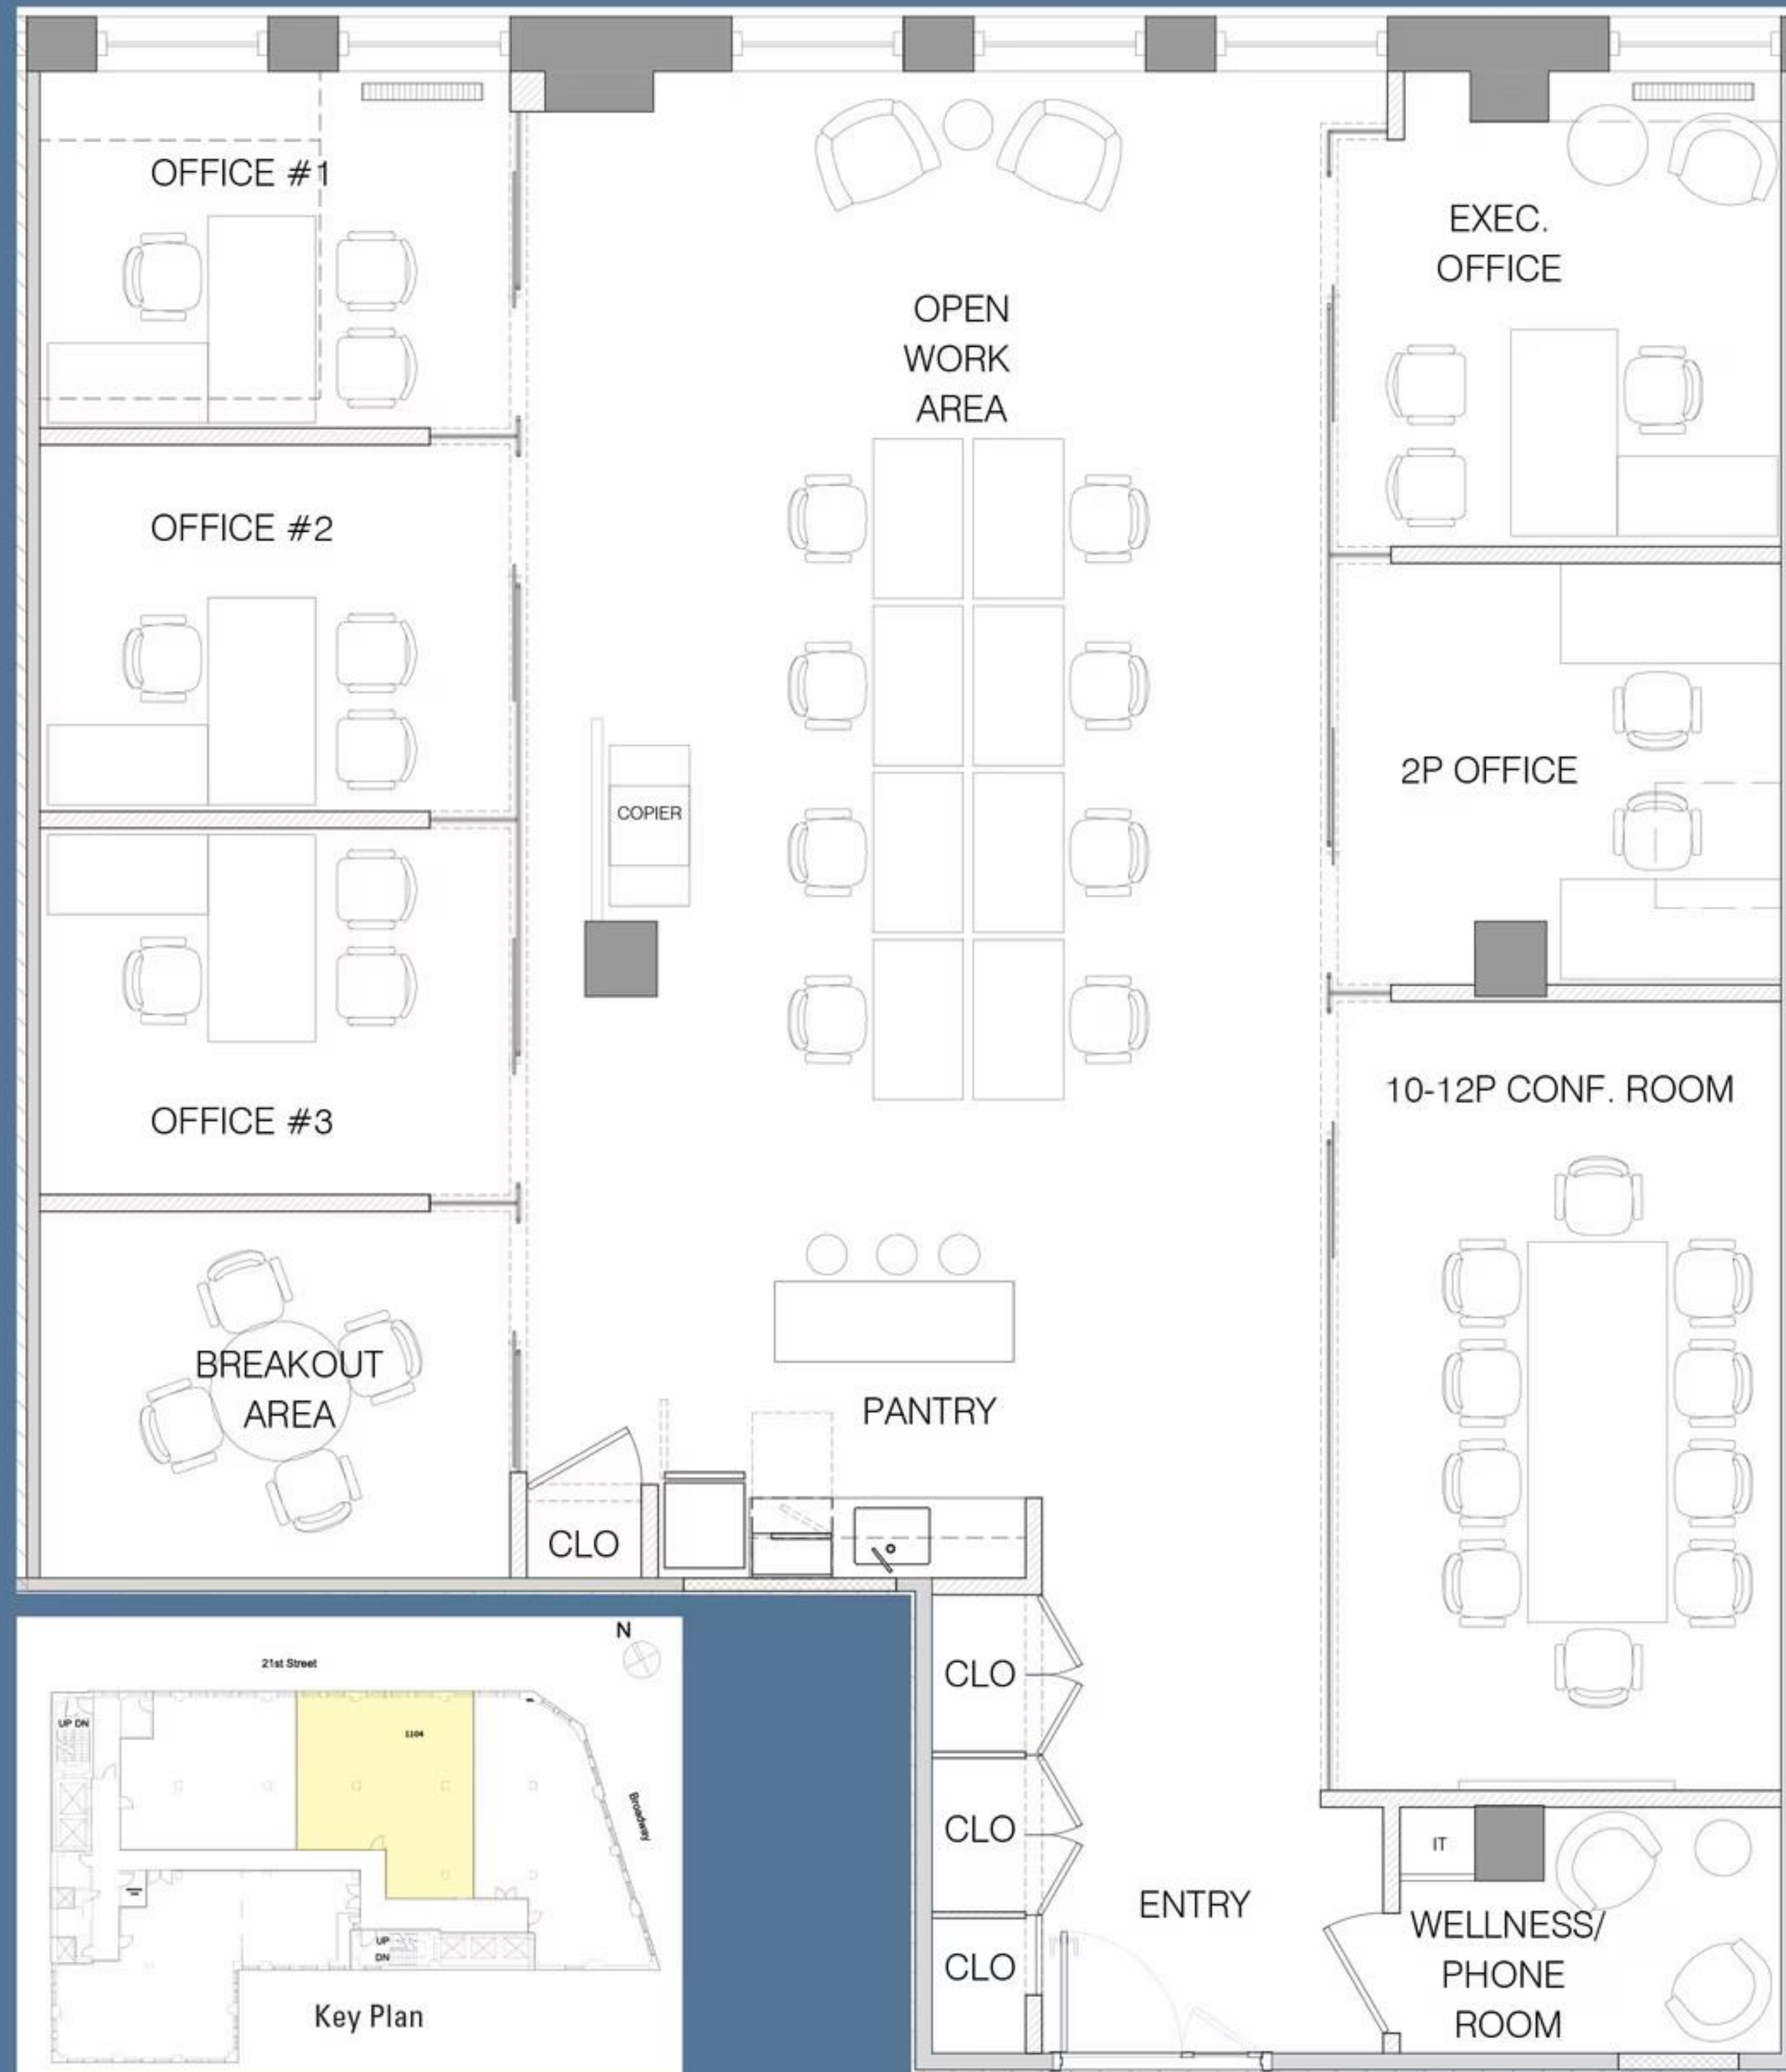

SUITE 1104 - 3,226 RSF  
(AS-BUILT PLAN)

WEST 21ST STREET

*(Floor plan for descriptive purposes only; not to scale. Furniture shown for layout concept only)*