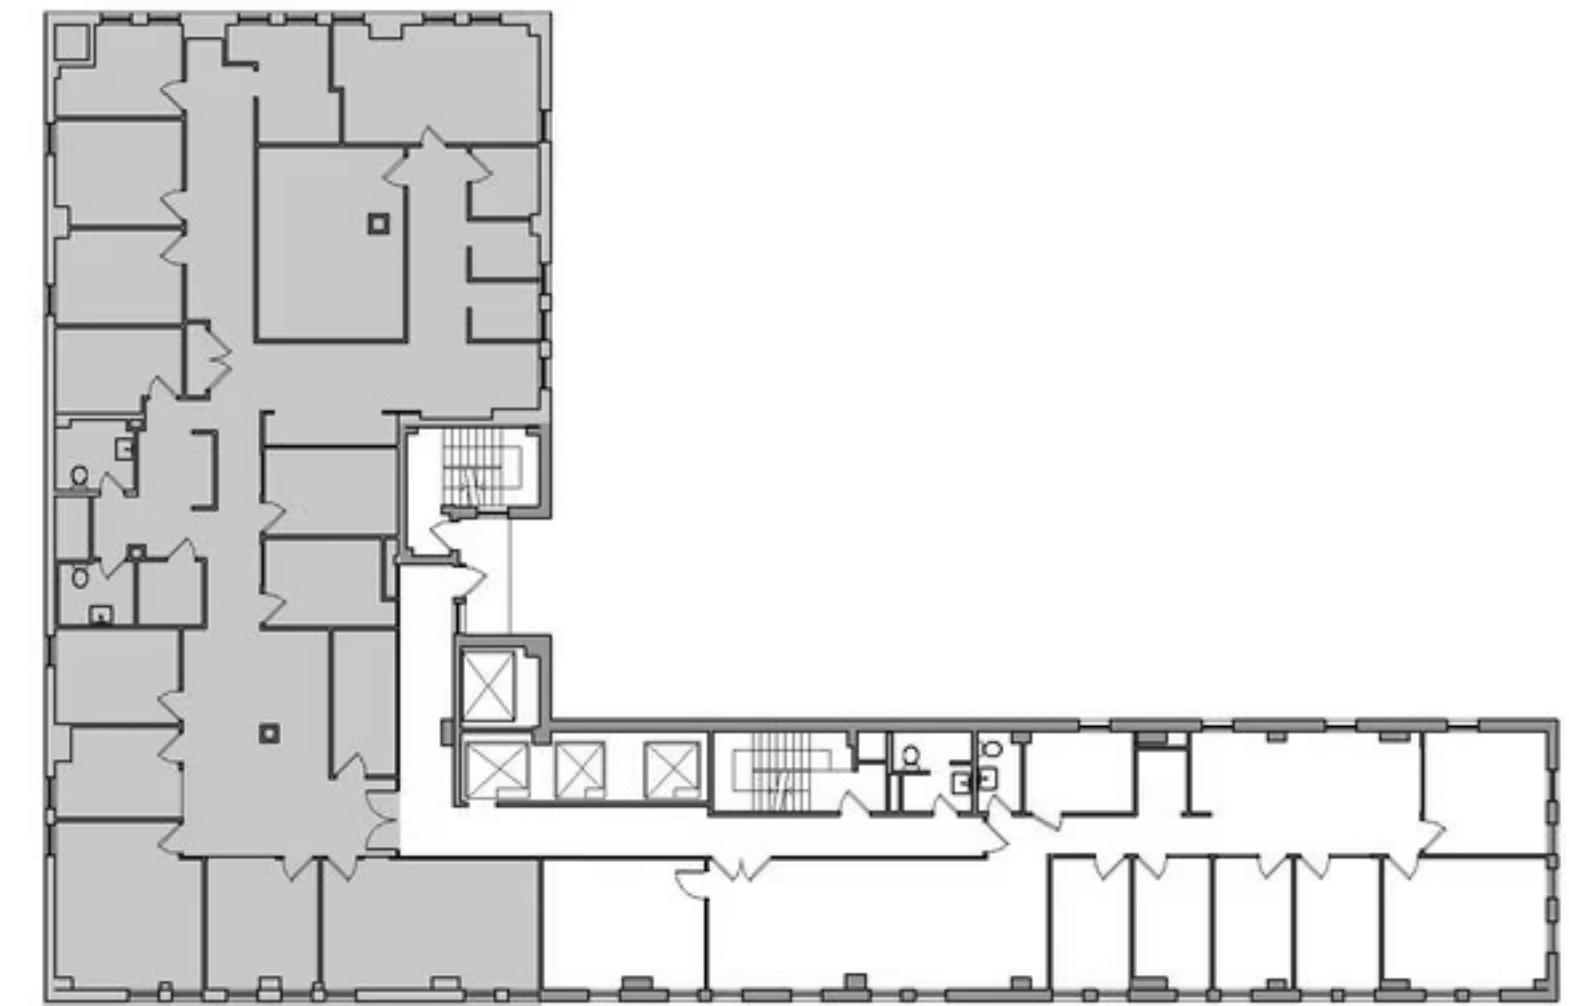

SUITE 1001	PROPOSED SPACES
OFFICES	6
OPEN WORKSTATIONS	8
CONFERENCE ROOM	1
PANTRY	1

232 MADISON AVENUE
 NEW YORK, NY 10016

SUITE 1001

1/8" = 1'-0"