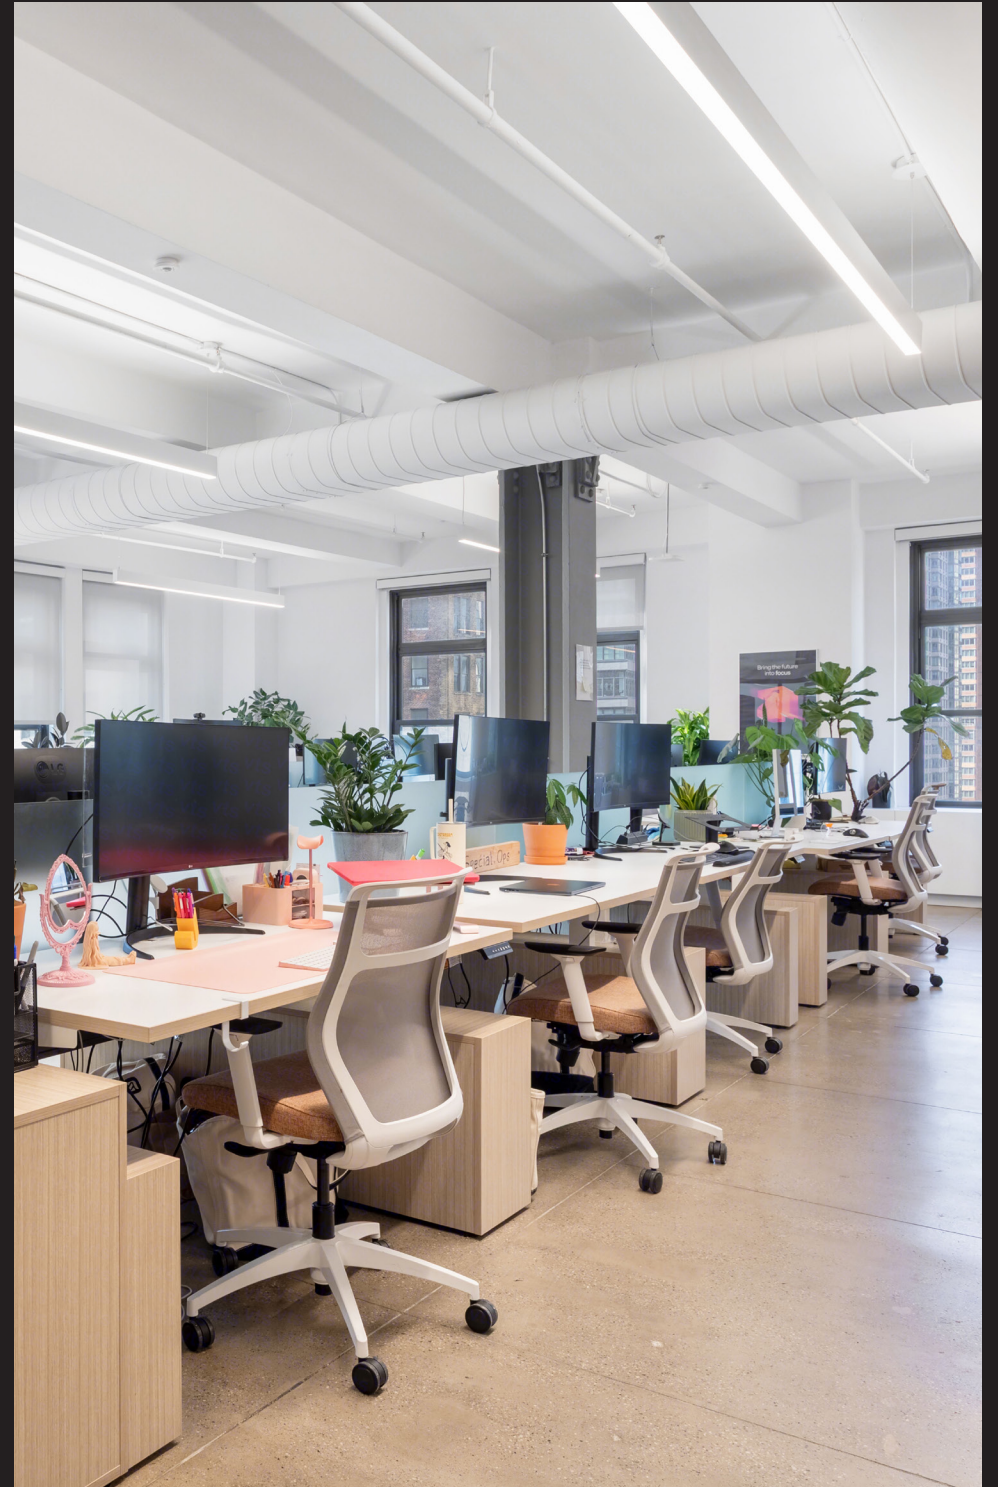

ONE NOMAD

875 SIXTH AVE
NEW YORK, NY

STUNNING MOVE-IN-READY SUITE

Plug & Play Opportunity at One NoMad

SPACE
SUITE 1202

SIZE
3,439 SQ FT

TERM
NEGOTIABLE

RENT
INQUIRE

3,439 SQUARE FEET

22 SIT-STAND WORKSTATIONS

1 CONFERENCE ROOM

1 OPEN COLLAB & MEETING AREA

1 PANTRY W/ SEATING

1 LOUNGE AREA

3 PHONE BOOTHS

1 PHONE ROOM

SUITE 1202

Amenity floor at One NoMad—offering lounge, boardroom, shower suites, and film screening room.

AMENITY FLOOR

Work.
At your leisure.

Everything is designed with comfort and luxury in mind. From the exclusive lounge to the cinematic screening room, every detail is crafted to fuel conversations, connections, and your next leap forward.