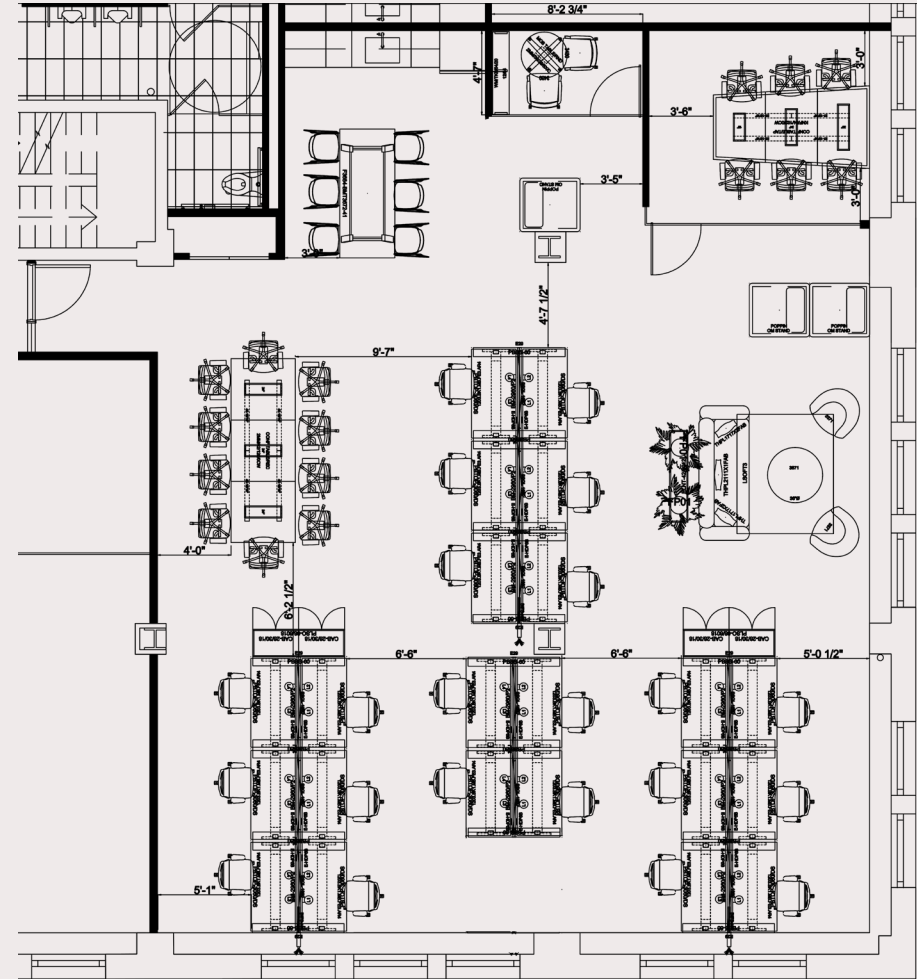

3,439 SQUARE FEET

22 SIT-STAND WORKSTATIONS

1 CONFERENCE ROOM

1 OPEN COLLAB & MEETING AREA

1 PANTRY W/ SEATING

1 LOUNGE AREA

3 PHONE BOOTHS

1 PHONE ROOM

SUITE 1202

Amenity floor at One NoMad—offering lounge, boardroom, shower suites, and film screening room.

AMENITY FLOOR

Work.
At your leisure.

Everything is designed with comfort and luxury in mind. From the exclusive lounge to the cinematic screening room, every detail is crafted to fuel conversations, connections, and your next leap forward.