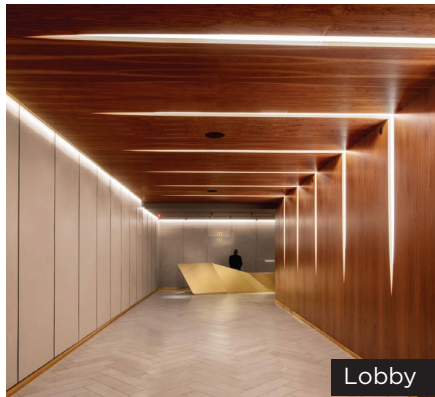

135 BOWERY

NEW YORK, NY 10002

FLOOR 2 FOR LEASE

Dedicated Office Space | Large
Outdoor Terraces

POSSESSION: Immediate

PROPERTY HIGHLIGHTS:

- Newly constructed boutique office building in the heart of Midtown South's coolest live, work, play neighborhood
- The 8th floor features a usable terrace with stunning views of Manhattan and Brooklyn
- Creative installation with double glass sliding doors and kegerator
- Top of the line data infrastructure with hardline and satellite fiber as well as Verizon FIOS connectivity
- Certified by Wired NYC
- Close proximity to the 6, B, D, F, N, R, J, Z subways

Recently built, furnished space with 1 conference room, open area and pantry.

The Ivy Terrace

Hospitality-infused Amenity

40 Seat Conference Room

Marx Connect App