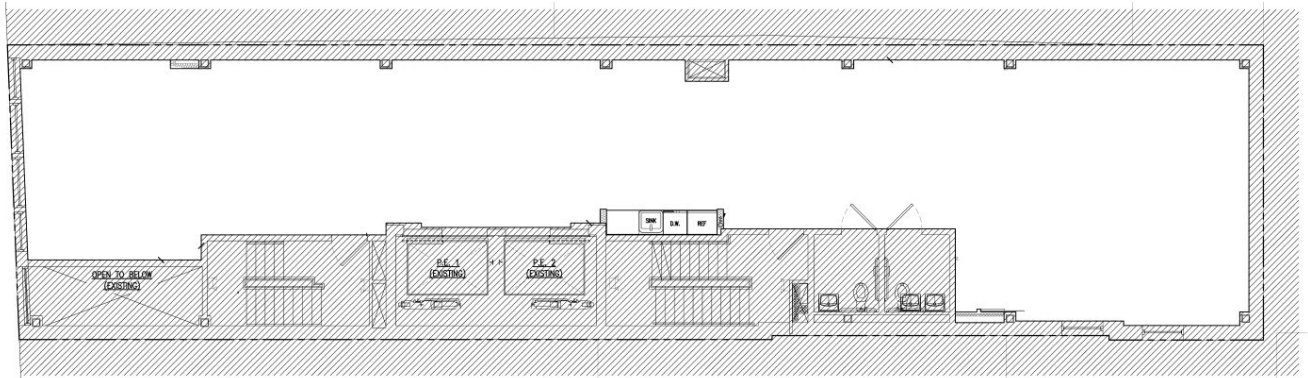

135 BOWERY

NEW YORK, NY 10002

FLOOR 2 FOR LEASE

Dedicated Office Space | Large
Outdoor Terraces

POSSESSION: Immediate

PROPERTY HIGHLIGHTS:

- Newly constructed boutique office building in the heart of Midtown South's coolest live, work, play neighborhood
- The 8th floor features a usable terrace with stunning views of Manhattan and Brooklyn
- Creative installation with double glass sliding doors and kegerator
- Top of the line data infrastructure with hardline and satellite fiber as well as Verizon FIOS connectivity
- Certified by Wired NYC
- Close proximity to the 6, B, D, F, N, R, J, Z subways

Recently built, furnished space with 1 conference room, open area and pantry.

The Ivy Terrace

Hospitality-infused Amenity

40 Seat Conference Room

Marx Connect App