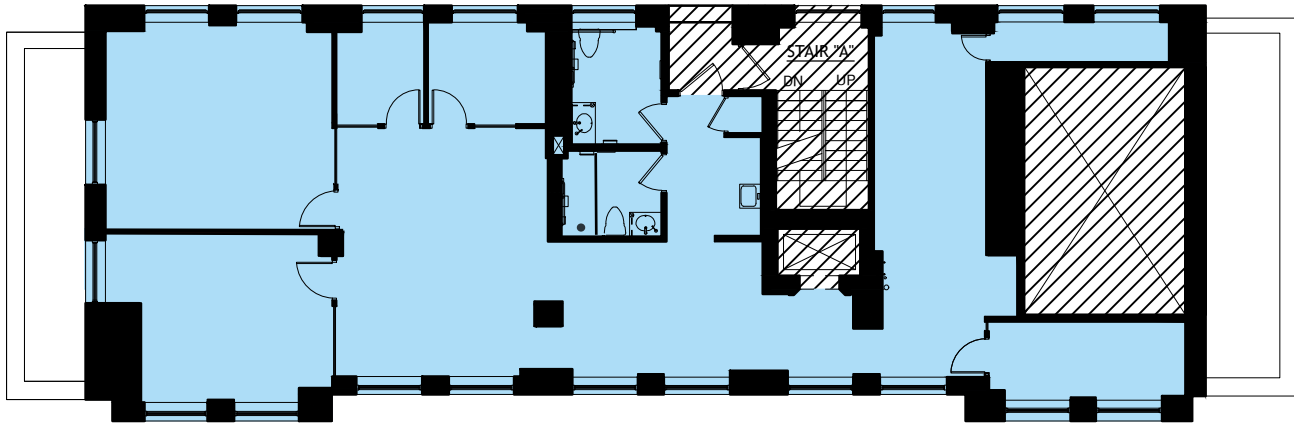

43RD STREET

44TH STREET

30th Floor  
Suite 3000

SCALE: 1/32" = 1'-0"

BROADWAY