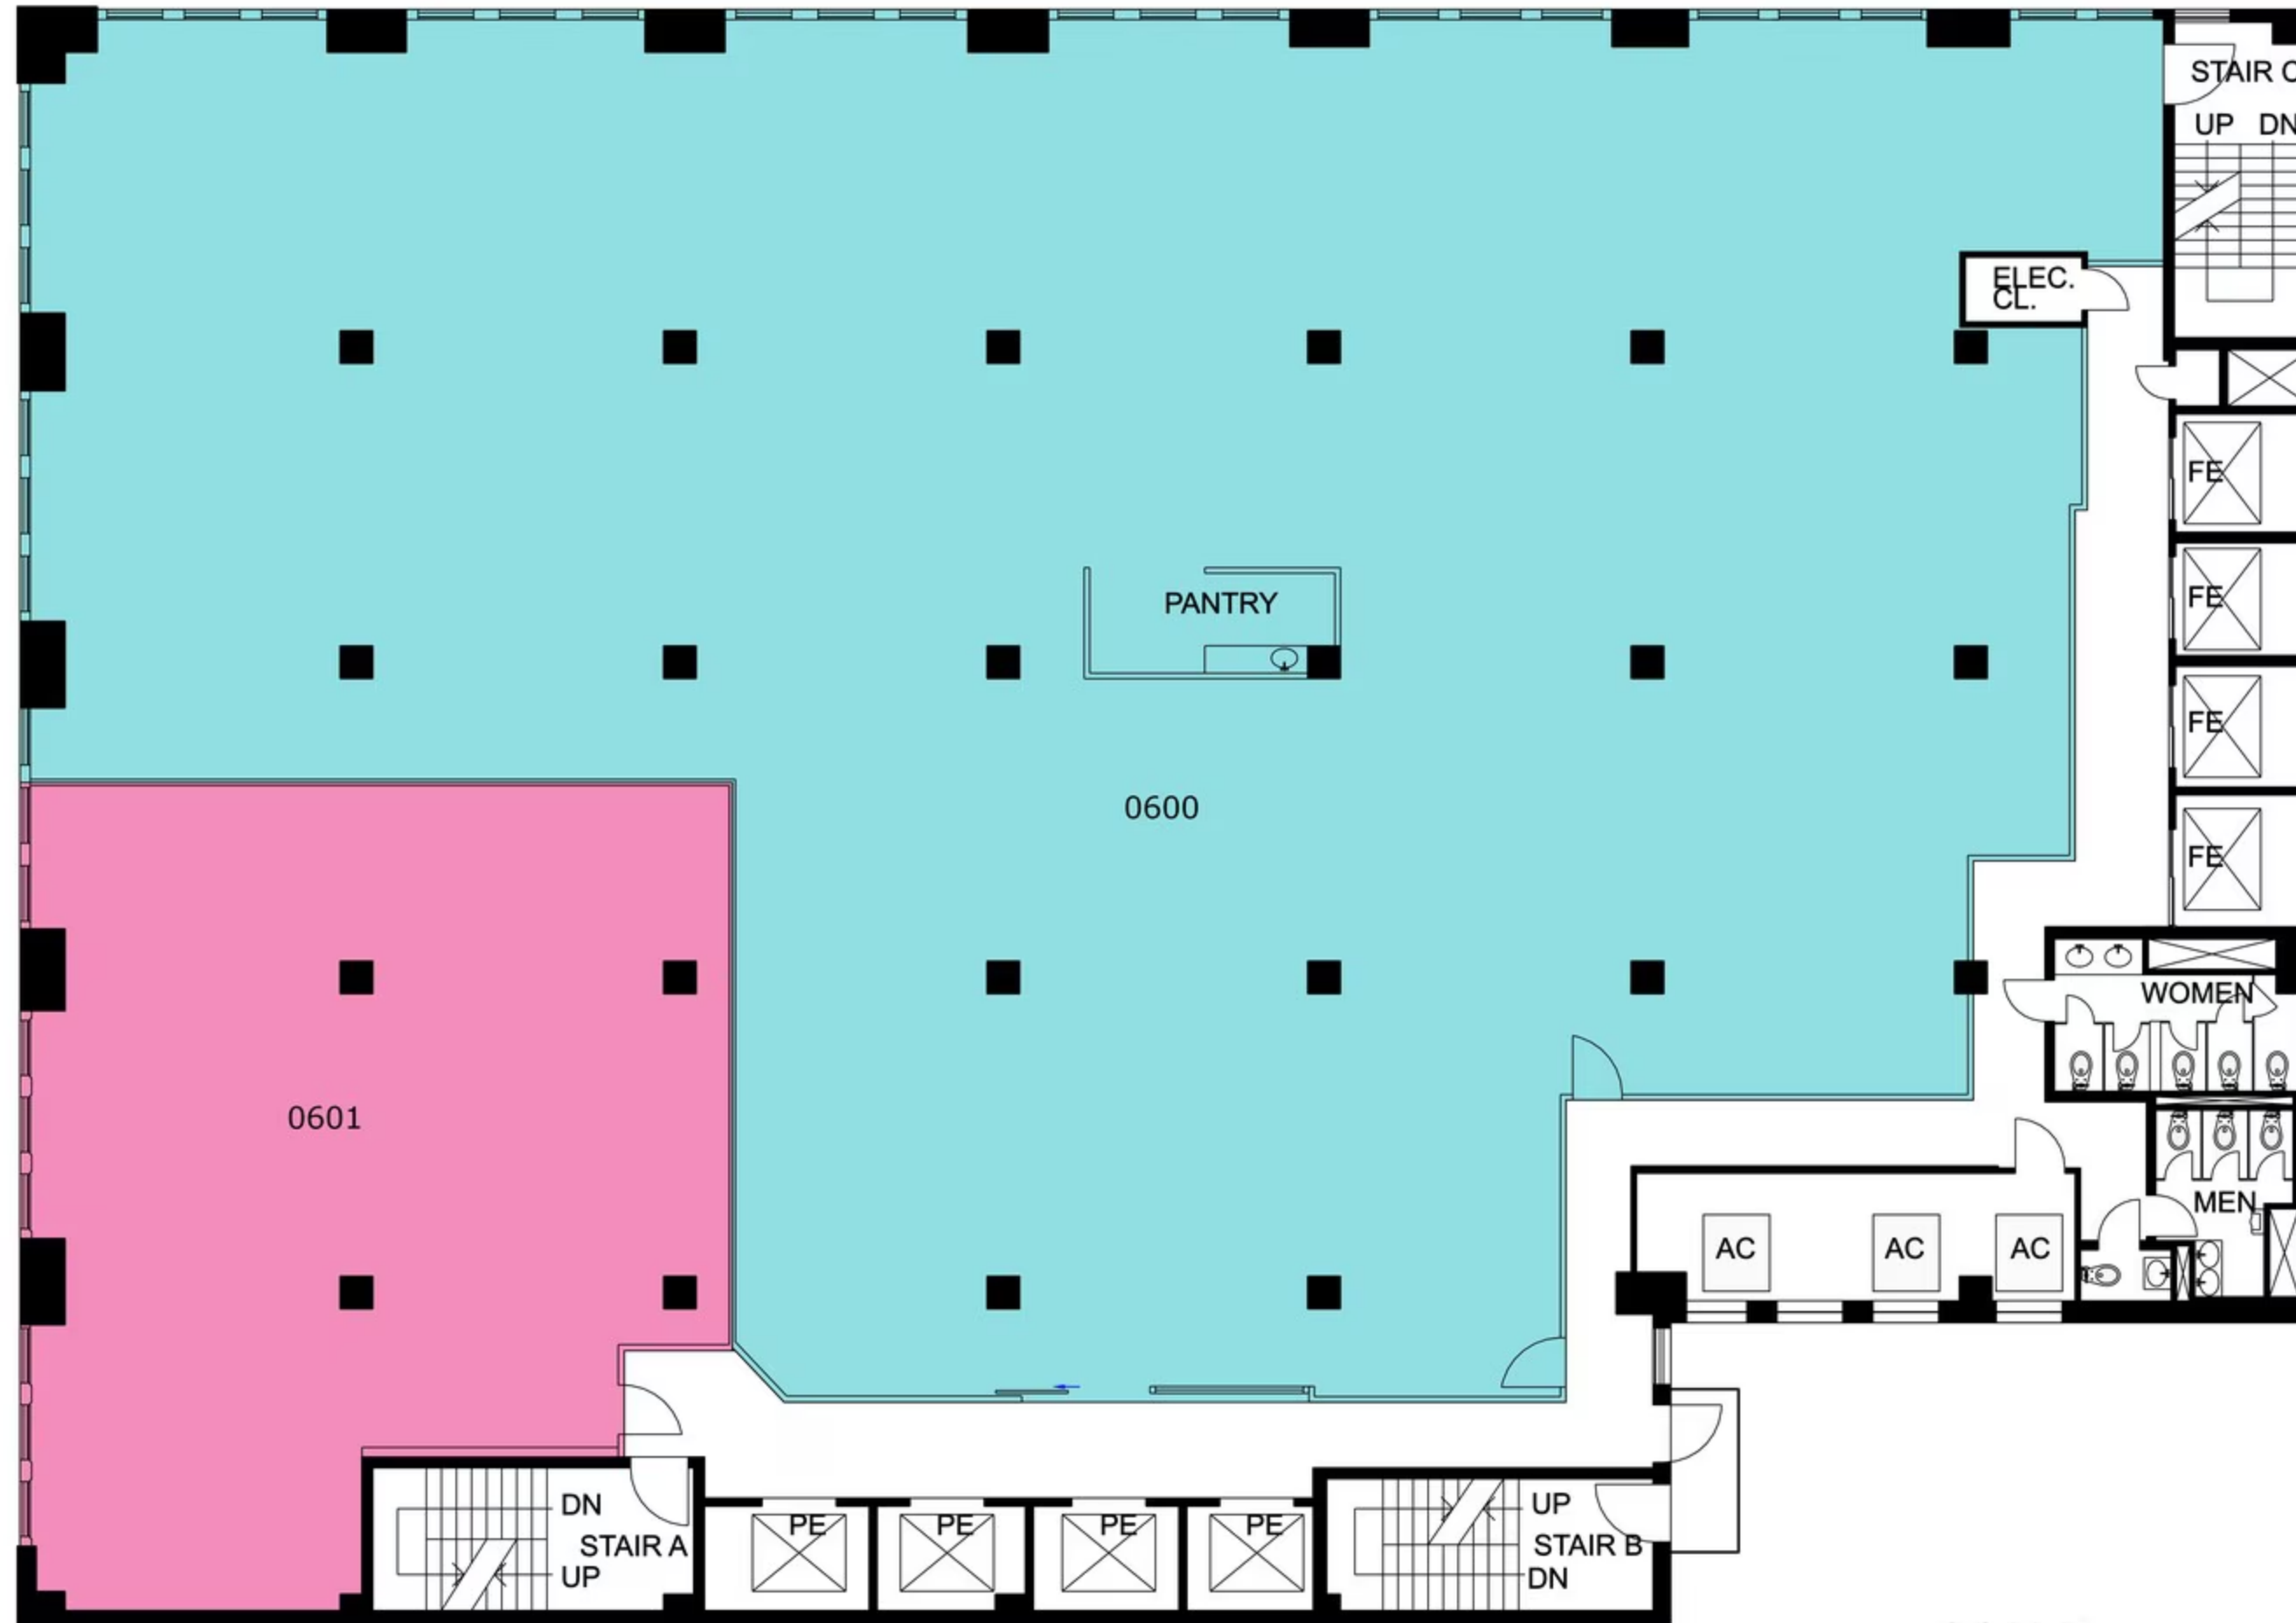

WEST 36TH STREET

7TH AVENUE

WEST 36TH STREET

LEGEND

-  EXISTING WALL
-  NEW WALL
-  NEW GLASS
-  NEW MILLWORK
- V.I.F. VERIFY IN FIELD

NOTE:
 DIMENSIONS ON PLAN ARE TO BE VERIFIED IN FIELD
 FURNITURE NOT IN SCOPE