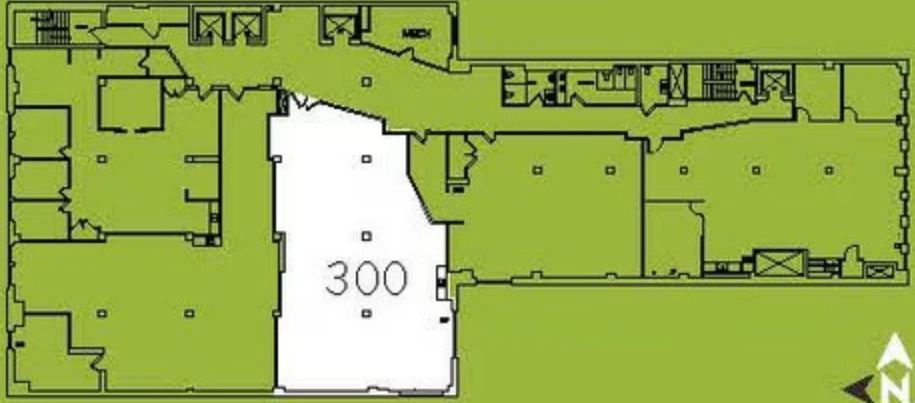

# Existing Conditions

SUITE 300  
**3,755 RSF**

Floor Key:

Office	1
Conference Room	1
Workstation	19
Pantry	1
Total Personnel	20

3rd Floor Layout