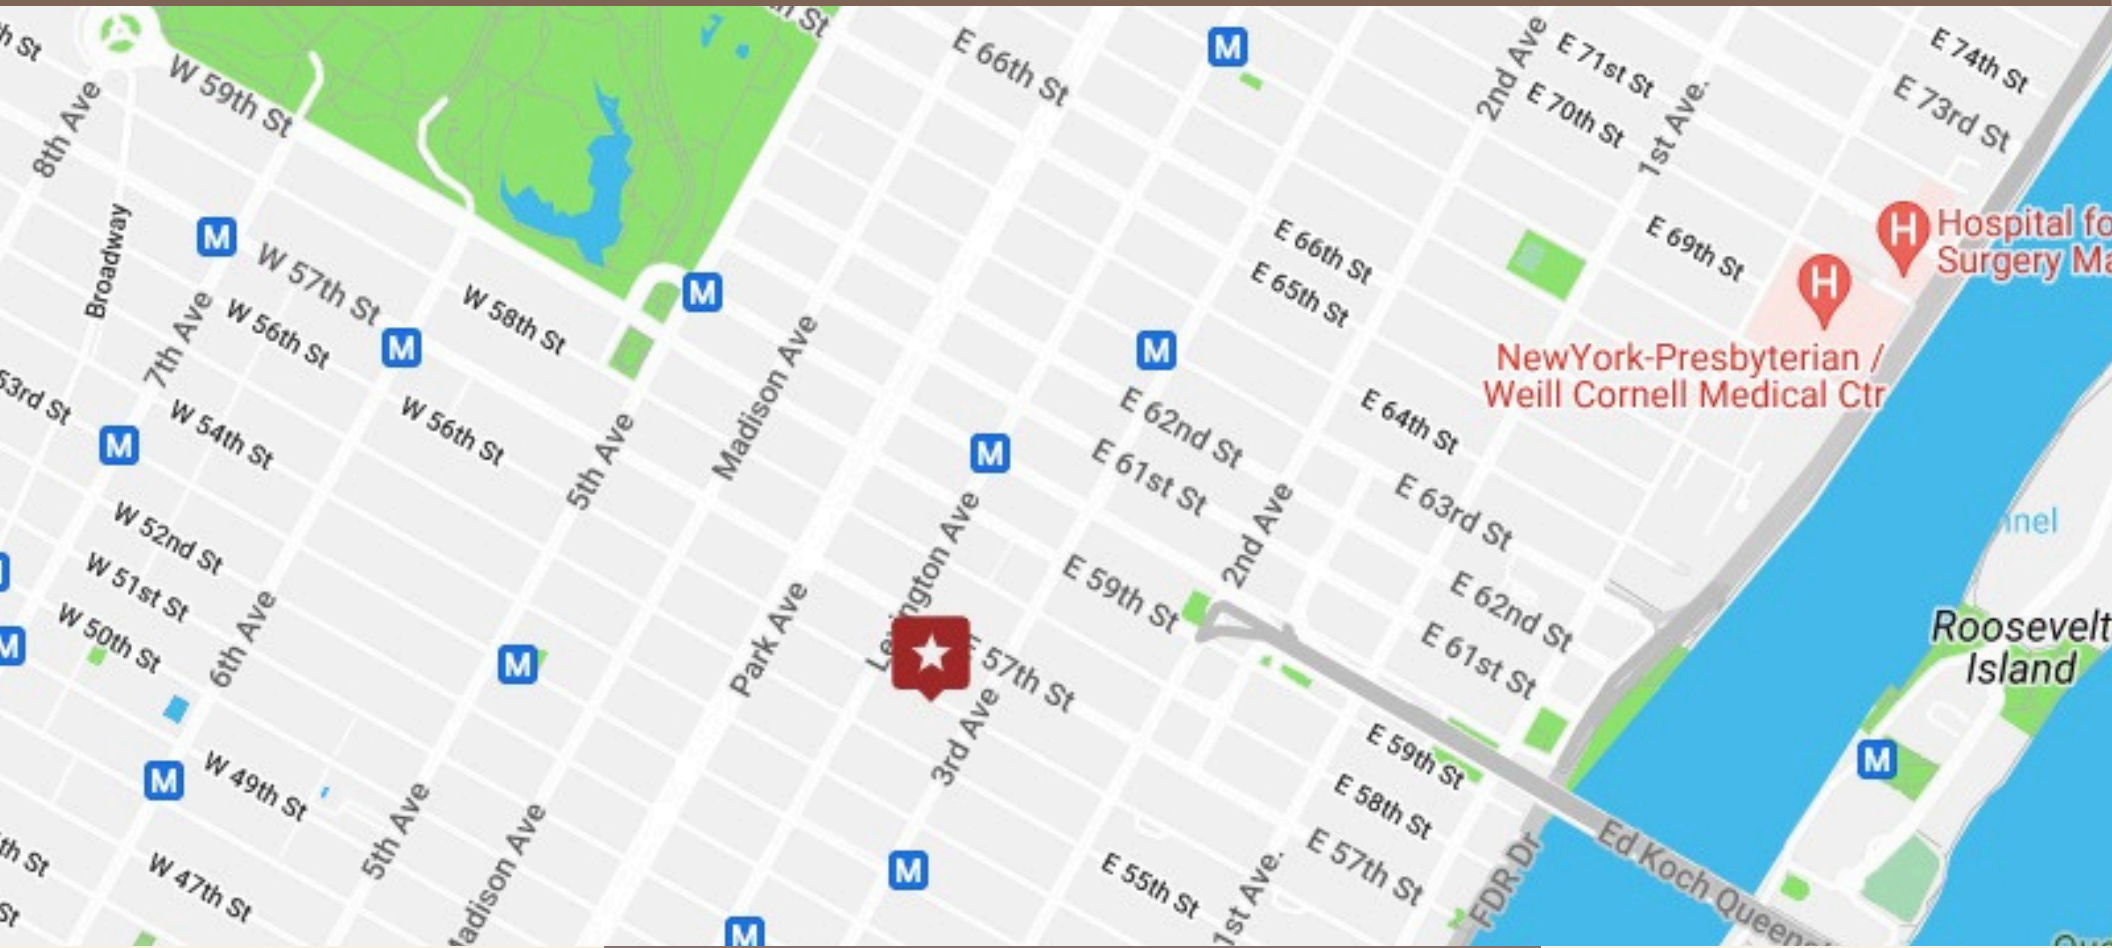

160 EAST 56TH STREET

NEW YORK, NY 10022

OFFICE/MEDICAL SPACE FOR LEASE

Space Highlights

- Full Floor
- Adaptable to any Medical Use
 - Landlord will build to suit
- Multiple Subdivision Opportunities
- 3 Sides of Light with North, West & East Exposure
 - 2 ADA Bathrooms

CONDITION

Grey Box

D

TEST FIT

OFFICE/MEDICAL SPACE FOR LEASE

160 EAST 56TH STREET, NEW YORK, NY 10022

SUBWAYS NEARBY

4 6 E F M N Q R W