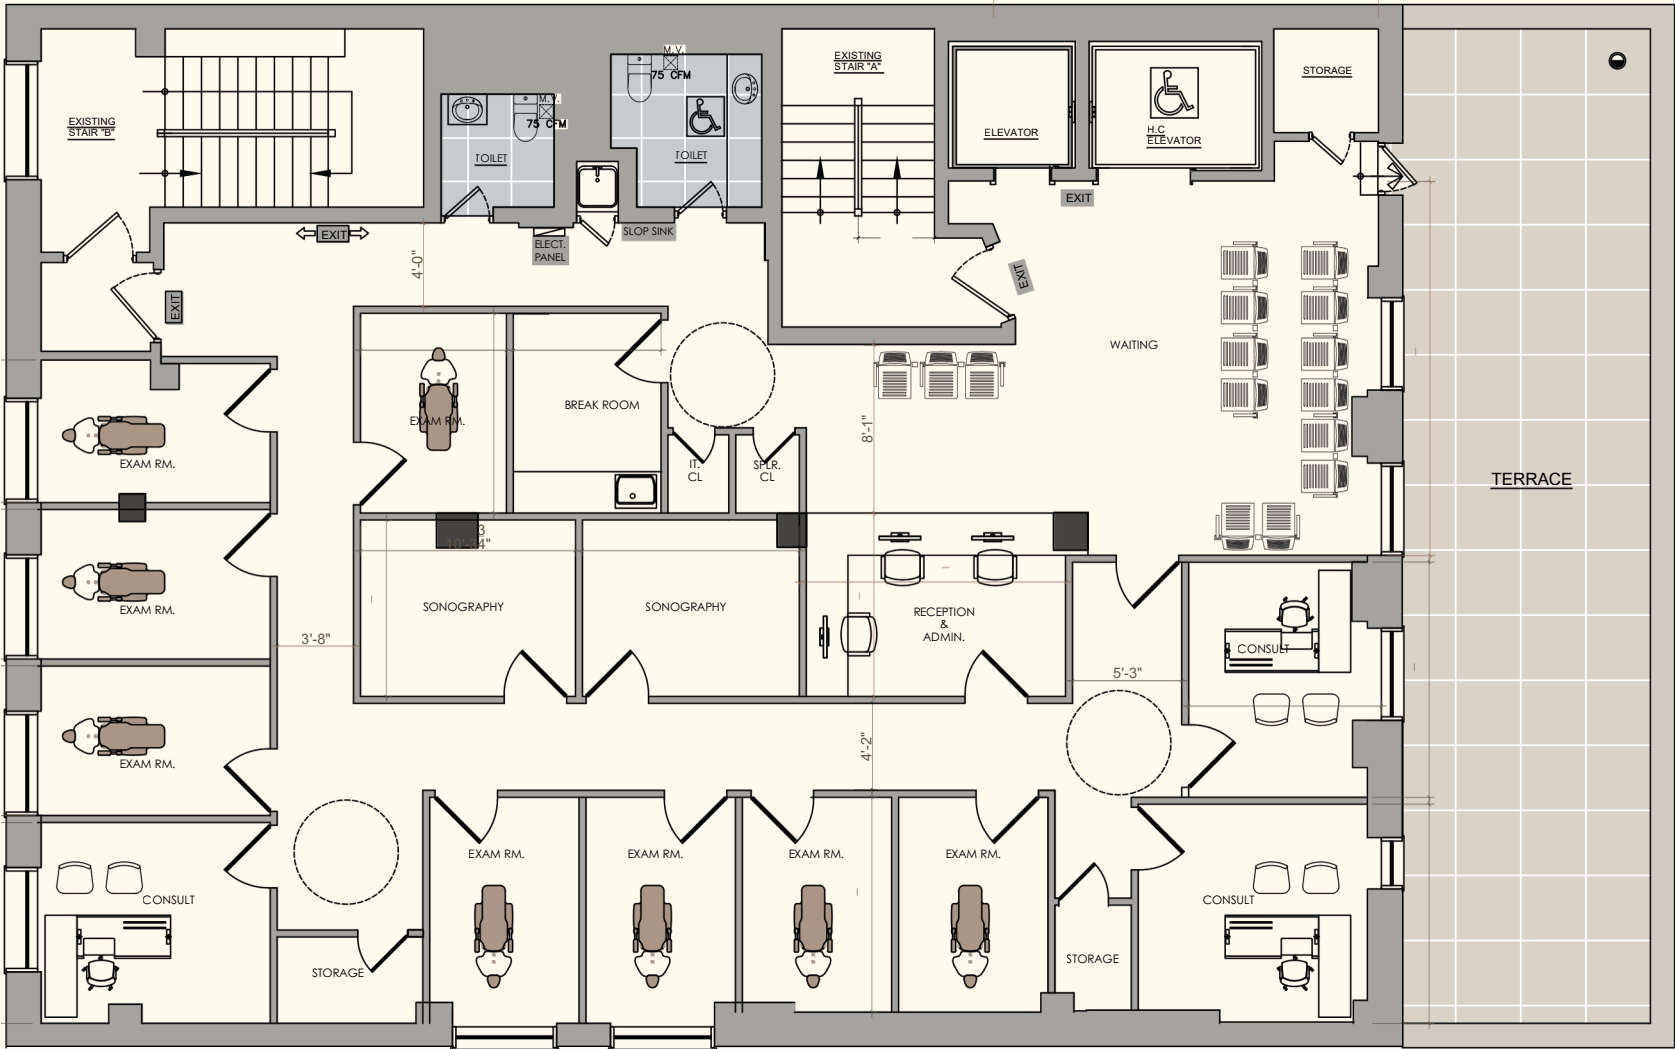

160 EAST 56TH STREET

NEW YORK, NY 10022

OFFICE/MEDICAL SPACE FOR LEASE

Space Highlights

- Full Floor
- Adaptable to any Medical Use
 - Landlord will build to suit
- Multiple Subdivision Opportunities
- 3 Sides of Light with North, West & East Exposure
 - 2 ADA Bathrooms

SIZE

3,875 RSF

USE

Office/Medical

ASKING RENT:

Please Inquire

AVAILABLE

Immediate

CONDITION

Grey Box

D

TEST FIT

OFFICE/MEDICAL SPACE FOR LEASE

160 EAST 56TH STREET, NEW YORK, NY 10022

SUBWAYS NEARBY

4 6 E F M N Q R W