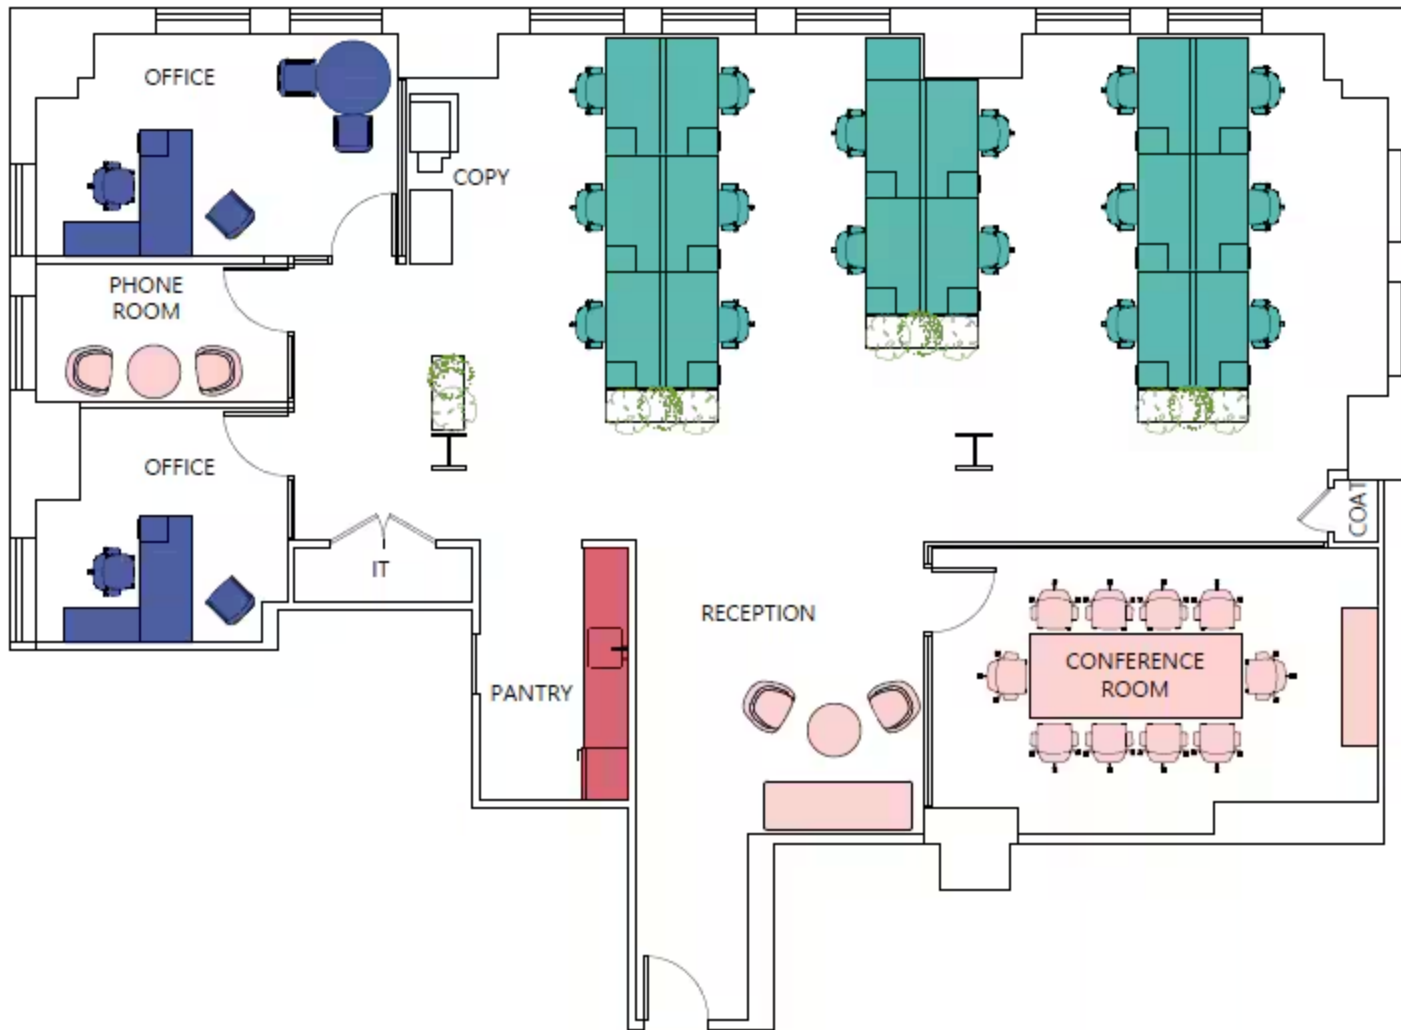

ESB

SUITE 4215 | 3,928 SQ.FT.

CATEGORY	QTY
Office	2
Workstation (5'-6" Bench')	16
TOTAL	18
Reception	1
Conference Room	1
Meeting Room	1
Pantry	1
Copy	1
IT	1
Coat	1