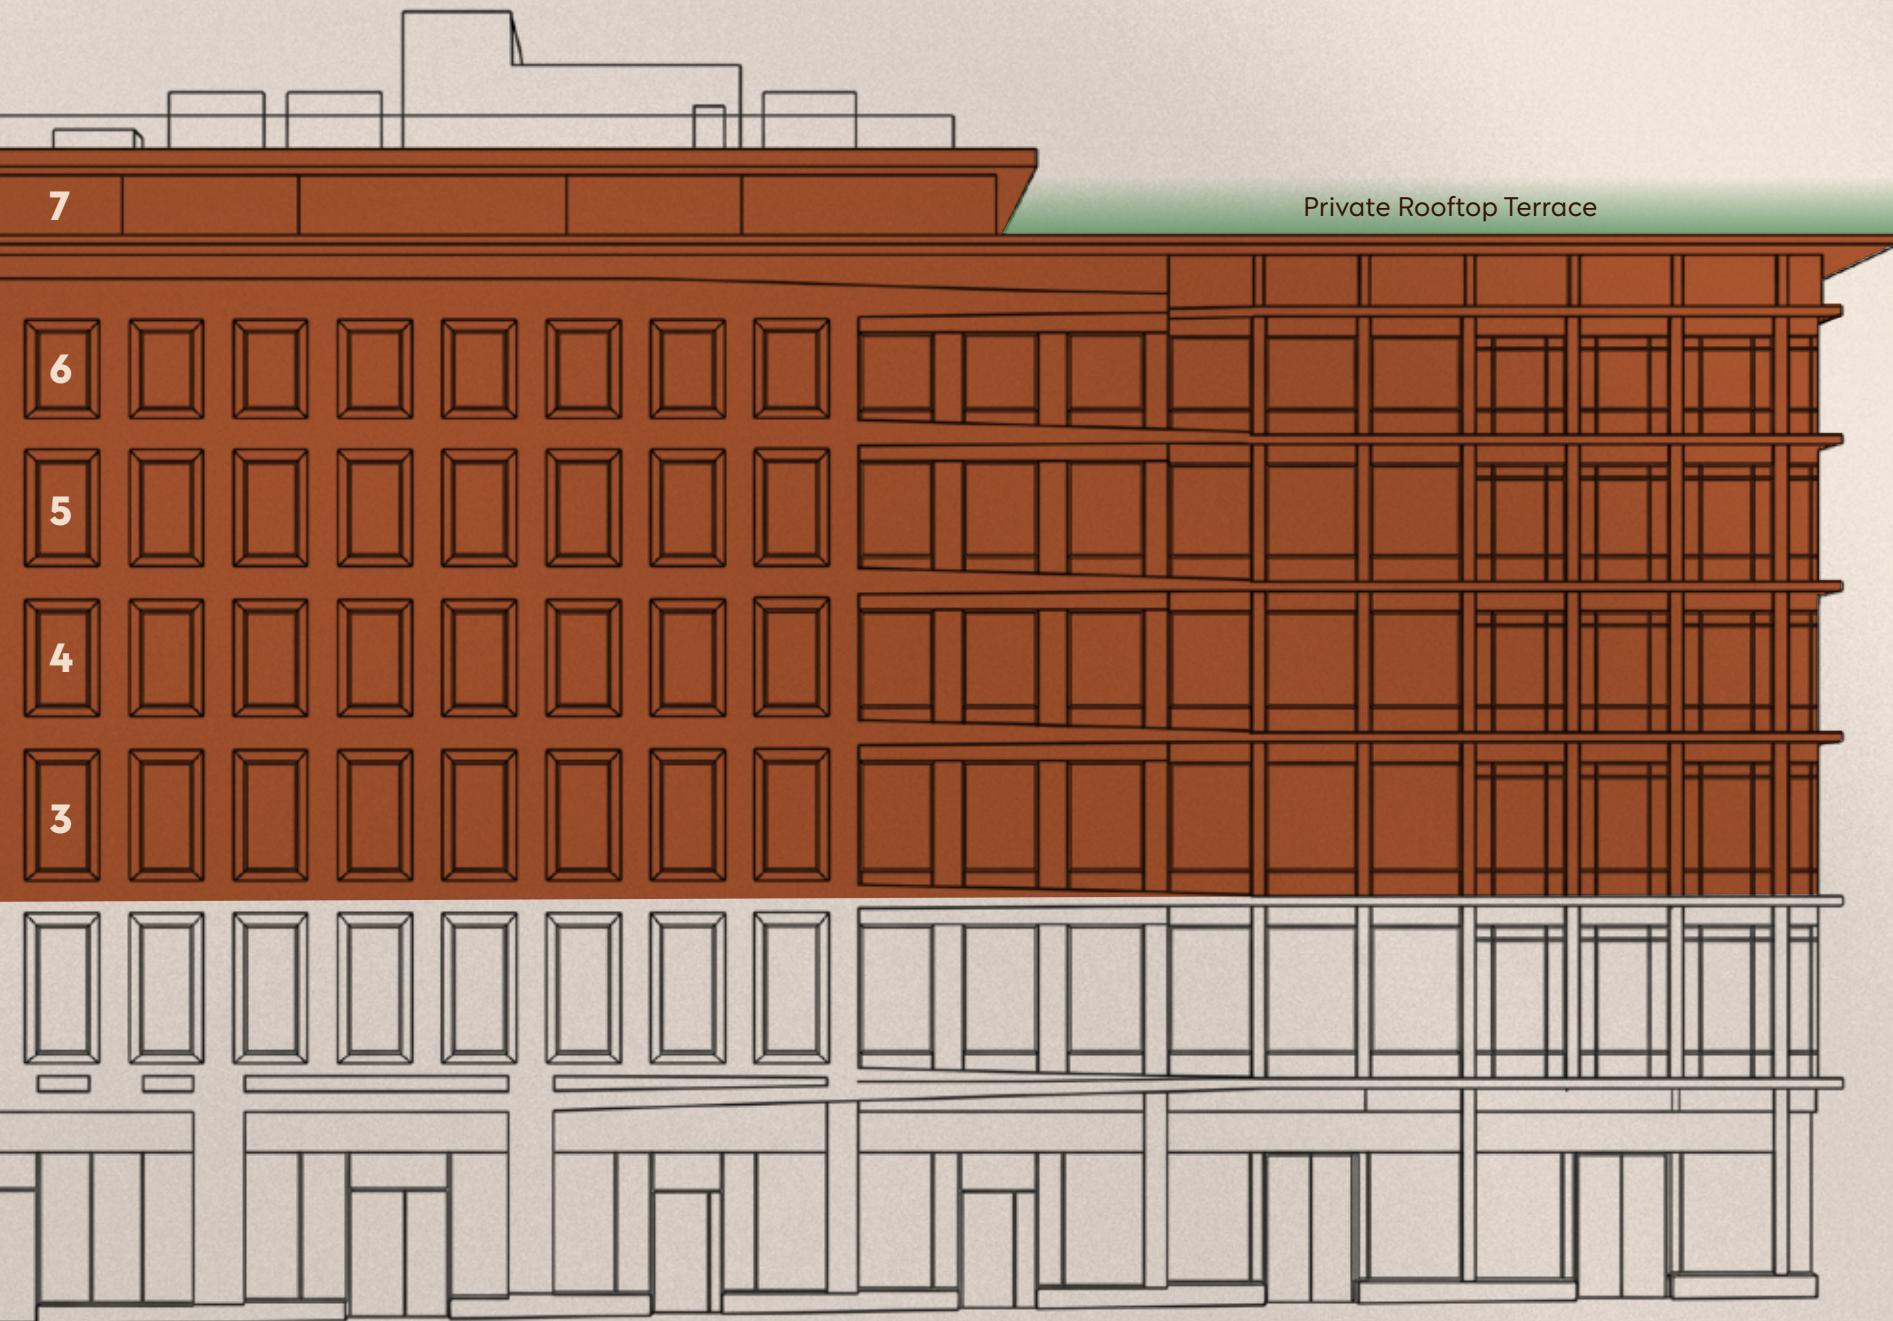

# A *TRIBUTE* TO SOHO'S CAST IRON HISTORY

Designed by BSKS, the six-story building reinterprets the site's 19th-century legacy through a masterful interplay of terra cotta and glass. A sculptural rain screen transitions into a luminous curtain wall, marrying the solidity of historic masonry with the openness of SoHo's iconic cast-iron lofts. Generous proportions and district-authentic loft dimensions deliver light-filled, contemporary office floors that feel both distinctly modern and deeply rooted in history.

# STUNNING *BRAND NEW* ENTRANCE & LOBBY

Conceptual renderings for illustration purposes

*LIGHT-FILLED, MODERN  
WORKSPACES*

*7<sup>TH</sup> FLOOR WITH  
PRIVATE ROOF TERRACE*

# CURRENT *AVAILABILITIES*

|   | <b>FLOOR</b> | <b>RSF</b> | <b>CONDITION</b> |           |
|---|--------------|------------|------------------|-----------|
|  | Entire 7     | 3,968      | Raw              | Immediate |
|   | Entire 6     | 8,600      | Raw              | Immediate |
|   | Entire 5     | 10,558     | Raw              | Immediate |
|   | Entire 4     | 10,349     | Raw              | Immediate |
|   | Entire 3     | 9,829      | Raw              | Immediate |

# TEST FIT - ENTIRE 7<sup>TH</sup> FLOOR