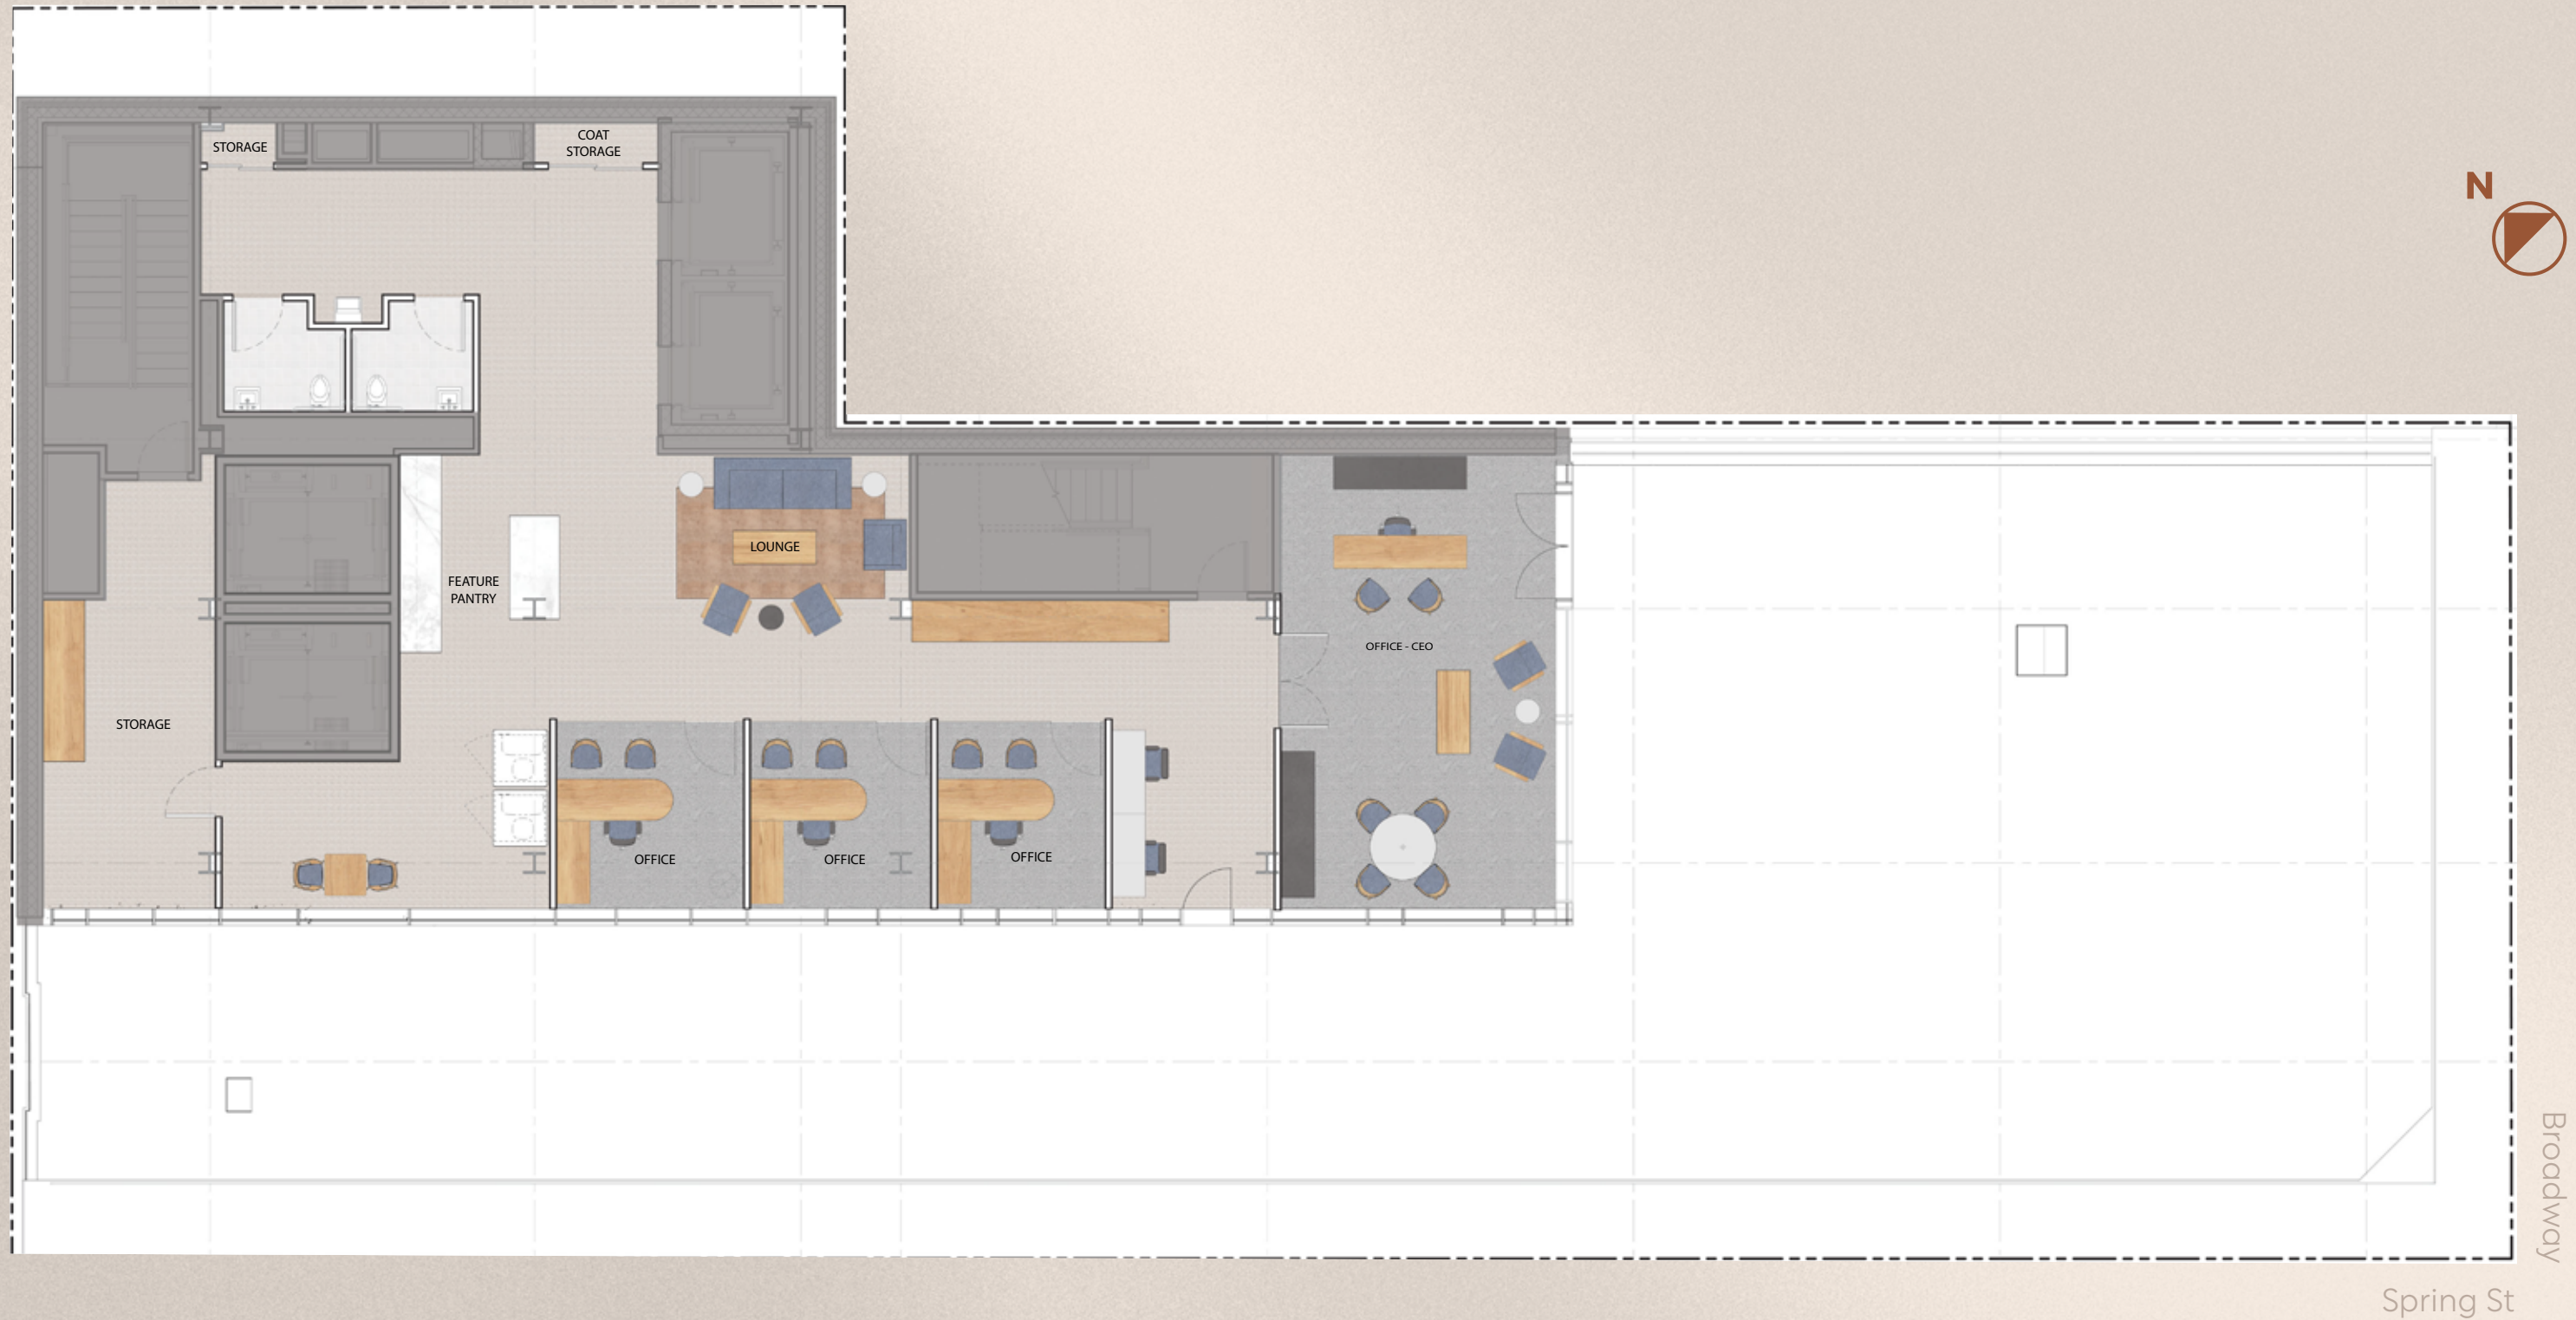

TEST FIT - ENTIRE 7TH FLOOR