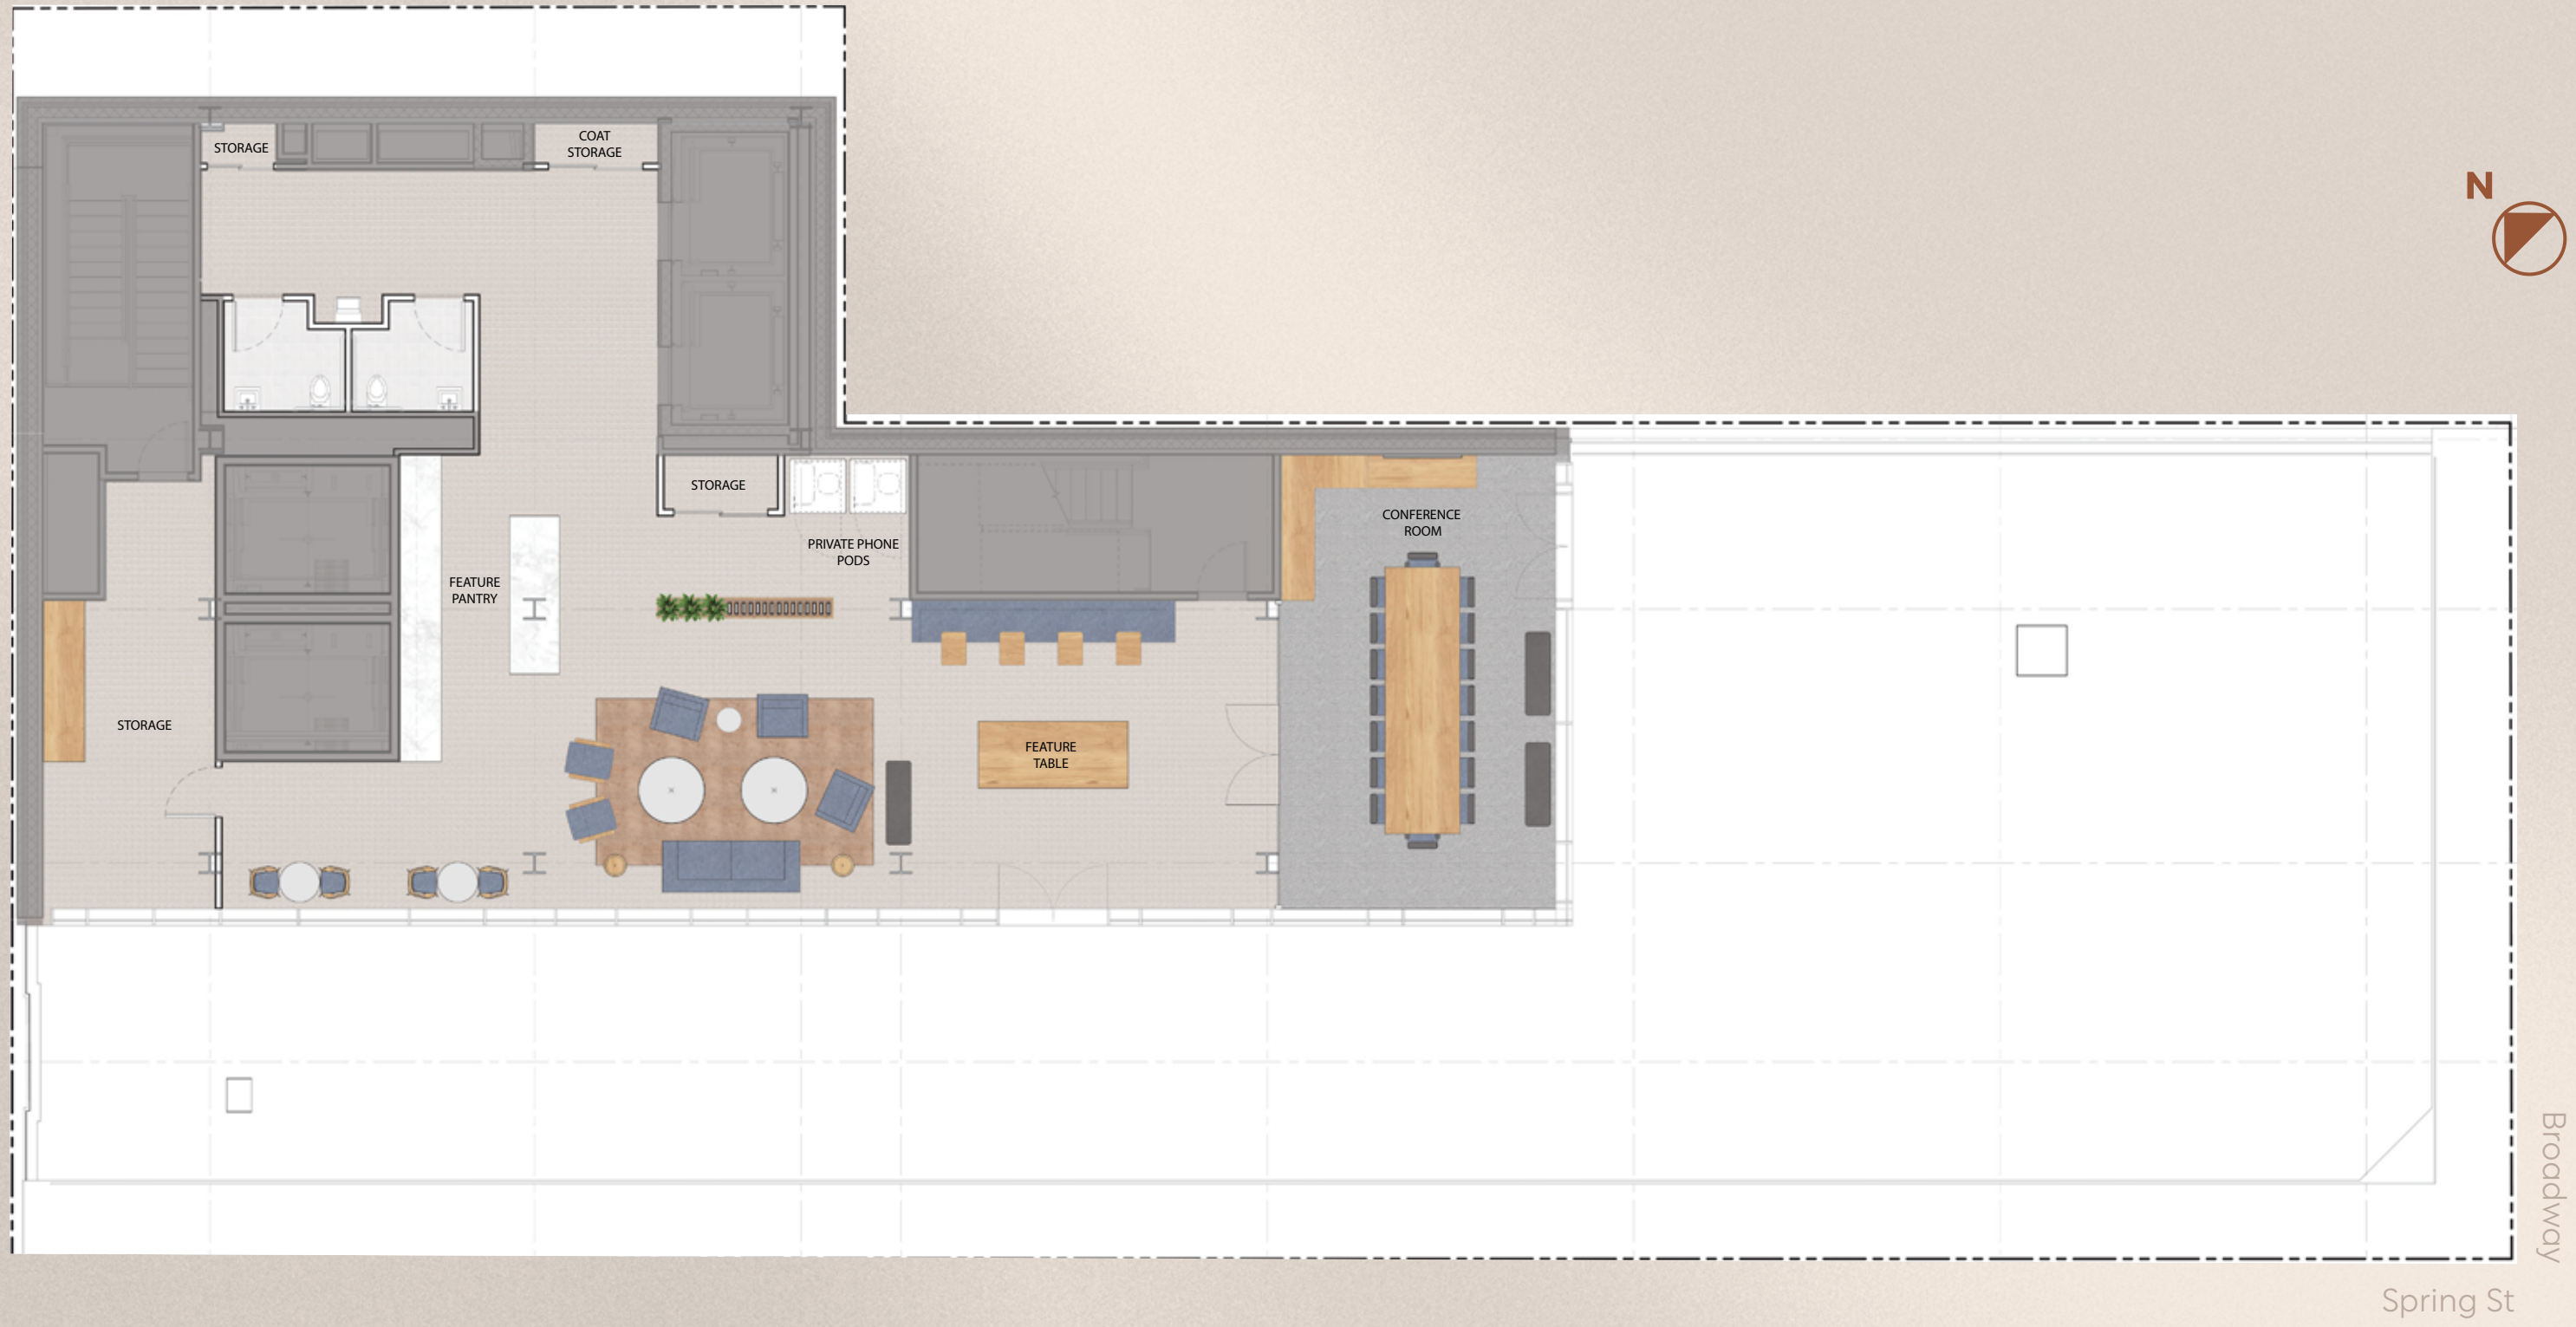

# A *TRIBUTE* TO SOHO'S CAST IRON HISTORY

Designed by BSKS, the six-story building reinterprets the site's 19th-century legacy through a masterful interplay of terra cotta and glass. A sculptural rain screen transitions into a luminous curtain wall, marrying the solidity of historic masonry with the openness of SoHo's iconic cast-iron lofts. Generous proportions and district-authentic loft dimensions deliver light-filled, contemporary office floors that feel both distinctly modern and deeply rooted in history.

# STUNNING *BRAND NEW* ENTRANCE & LOBBY

Conceptual renderings for illustration purposes

*LIGHT-FILLED, MODERN  
WORKSPACES*

*7<sup>TH</sup> FLOOR WITH  
PRIVATE ROOF TERRACE*

# TEST FIT - ENTIRE 7<sup>TH</sup> FLOOR