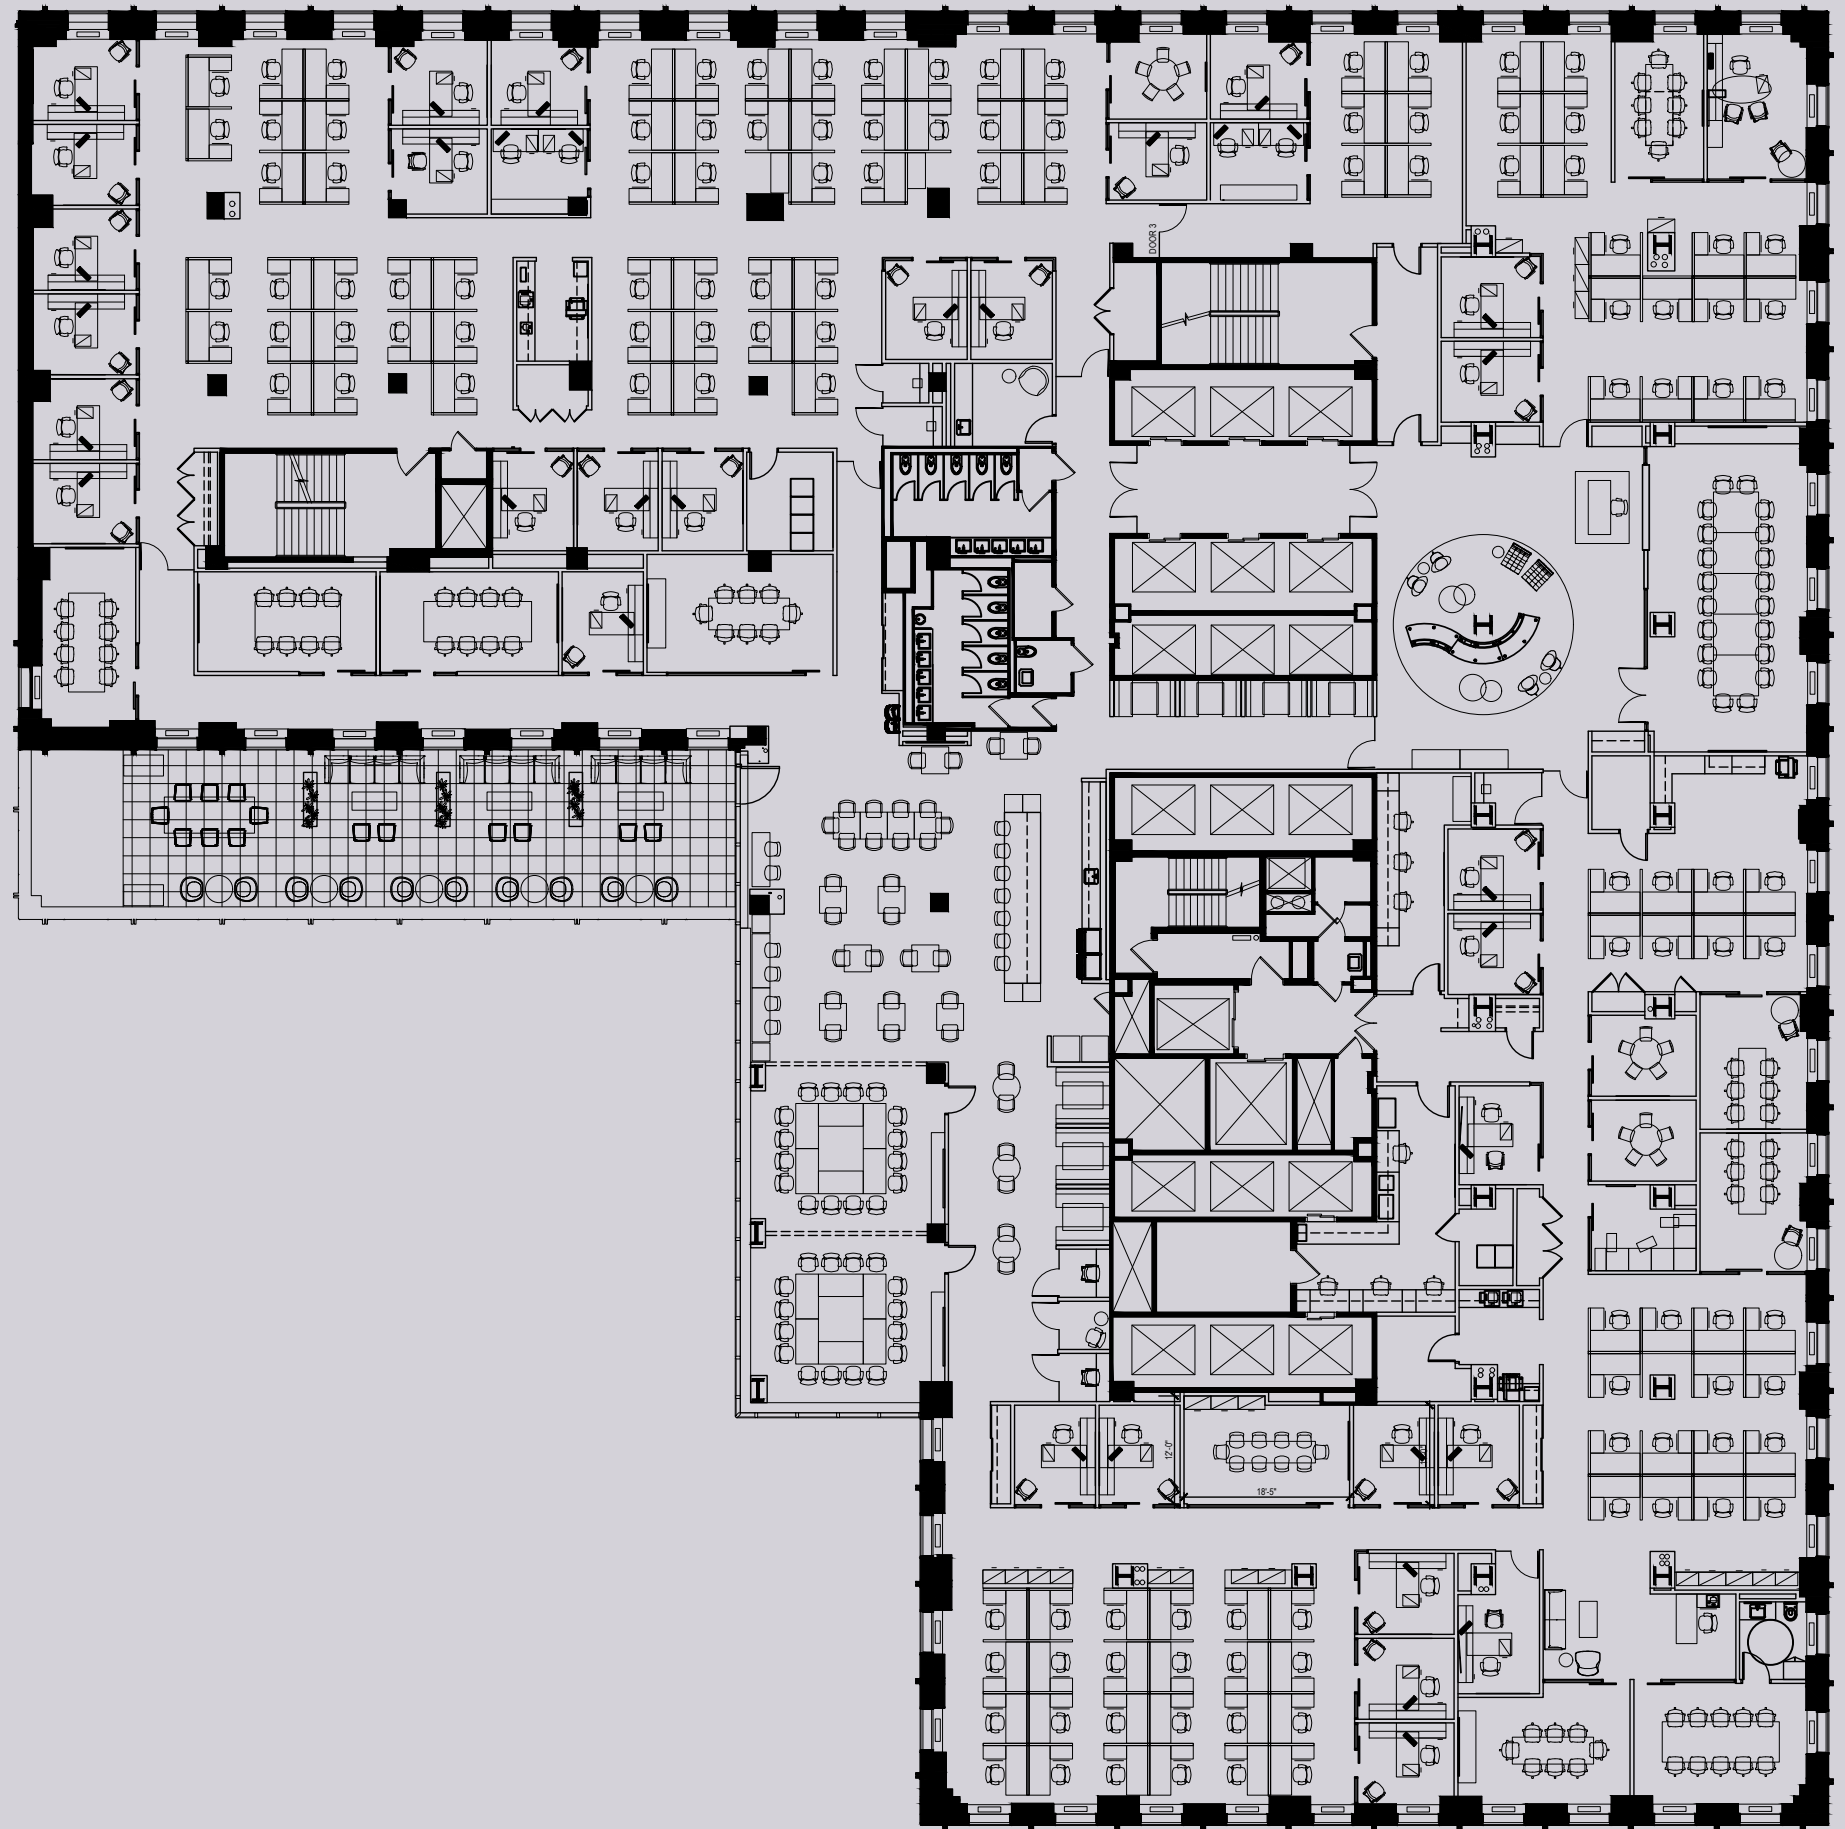

# 6 GRAND CENTRAL

Recently built  
out full floor  
availability in  
Grand Central

# Entire 4<sup>TH</sup> Floor 37,211 RSF

Possession — Arranged  
Term — April 29th 2035

Floor consists of:  
35 offices  
128 Workstations  
10 Conference Rooms  
1 Boardroom  
2 Training Rooms  
Pantry and Useable Terrace

# 6 GRAND CENTRAL