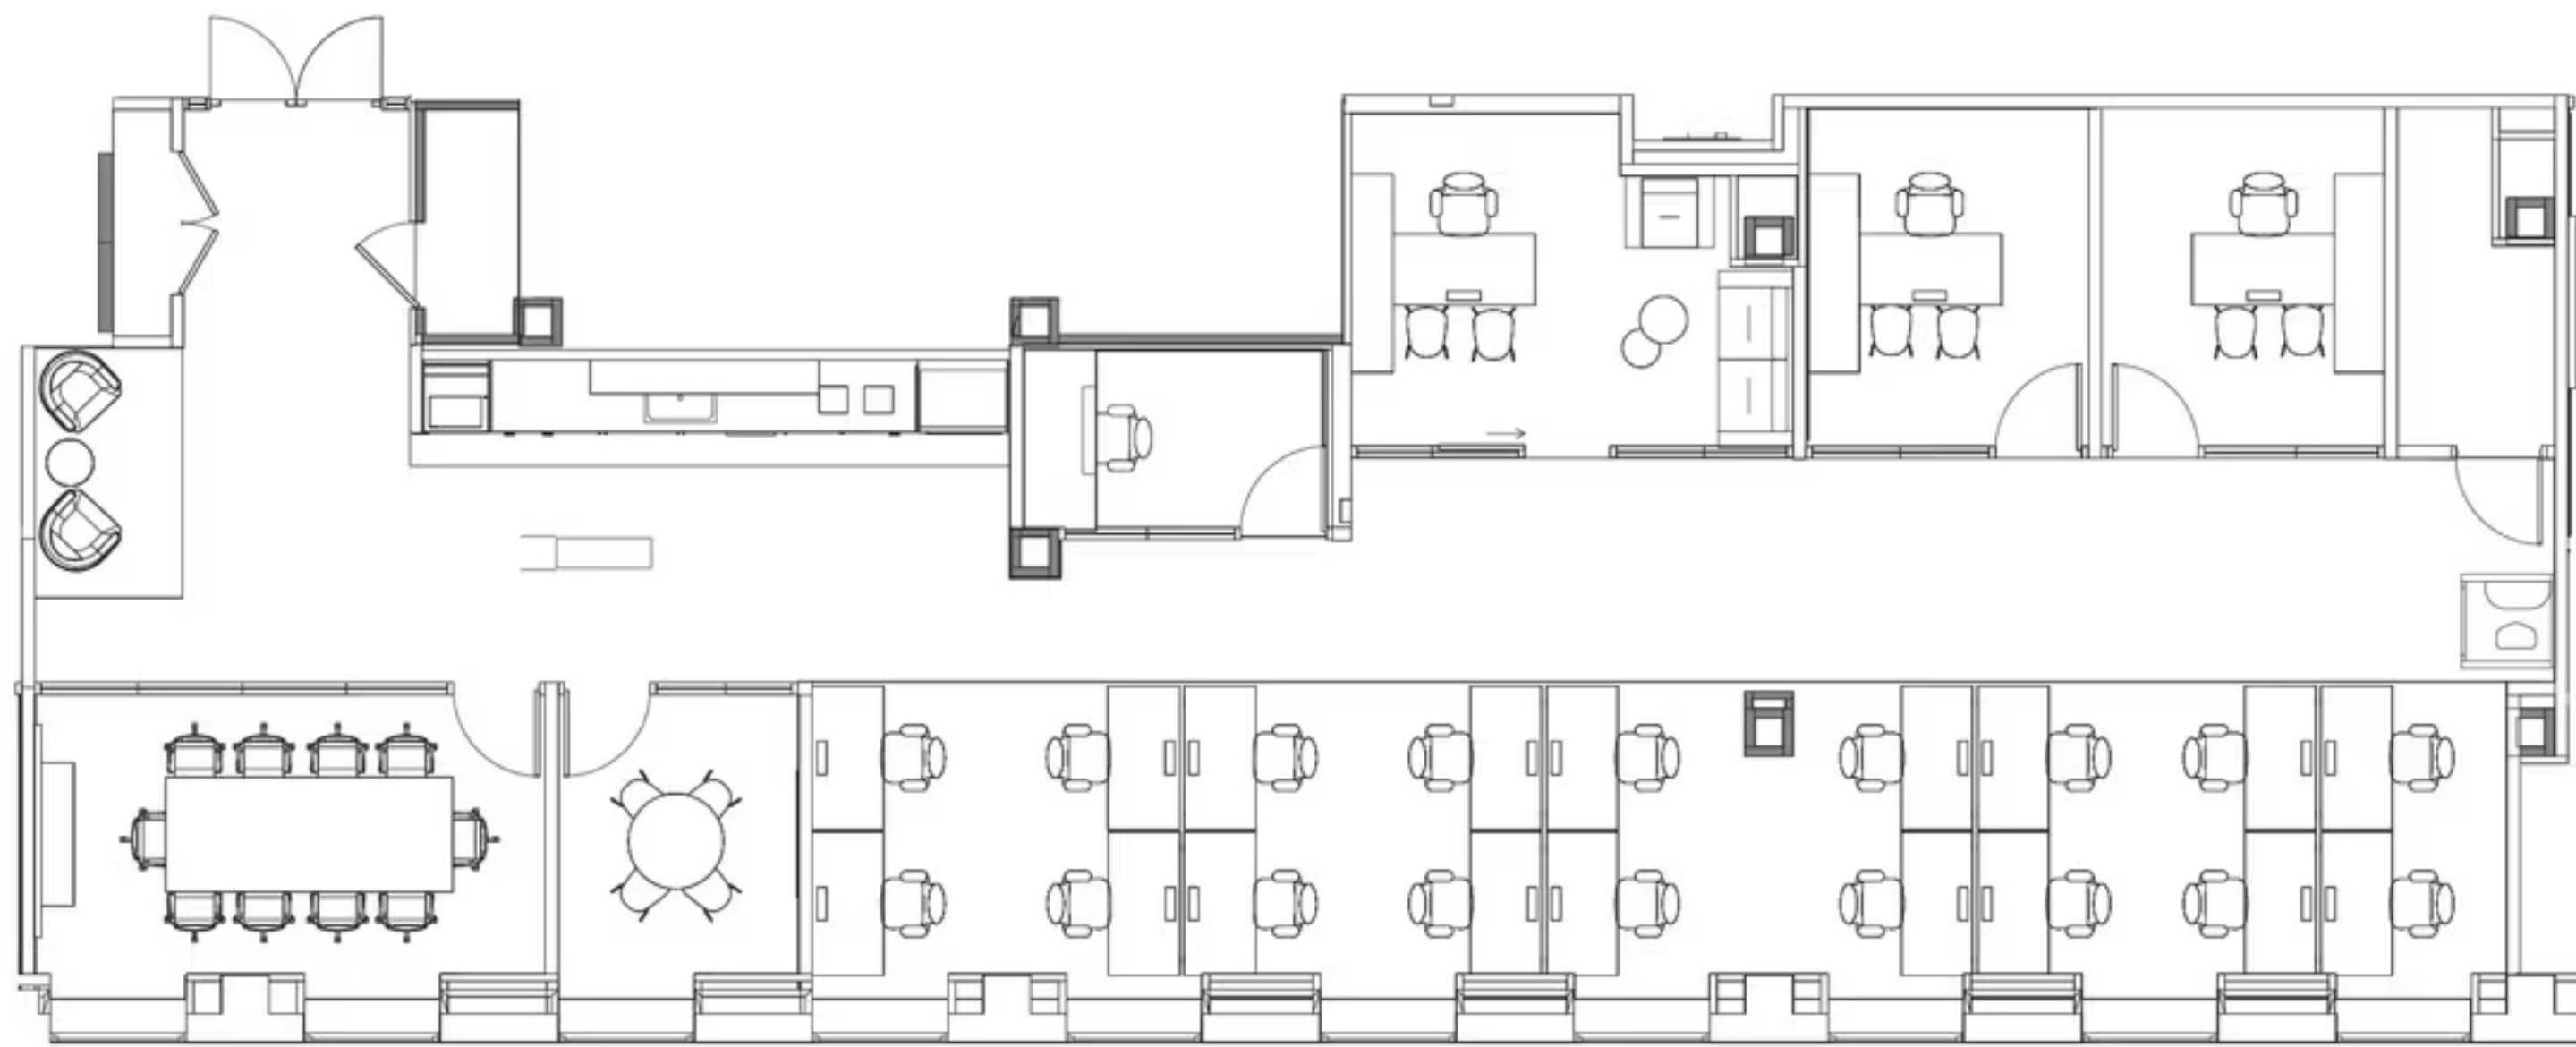

600

Fifth Avenue

ROCKEFELLER PLAZA

WEST 48TH STREET

FIFTH AVENUE

New York City
10th Floor Suite 1020 | 4,337 RSF
Available Q4 2025

Comments: Brand new prebuilt with 3 private offices, 1 conference rooms, 1 huddle room, 1 phone room, 18 workstations and a cafe style pantry. The space will be delivered fully furnished and wired. Flexible term lengths available.