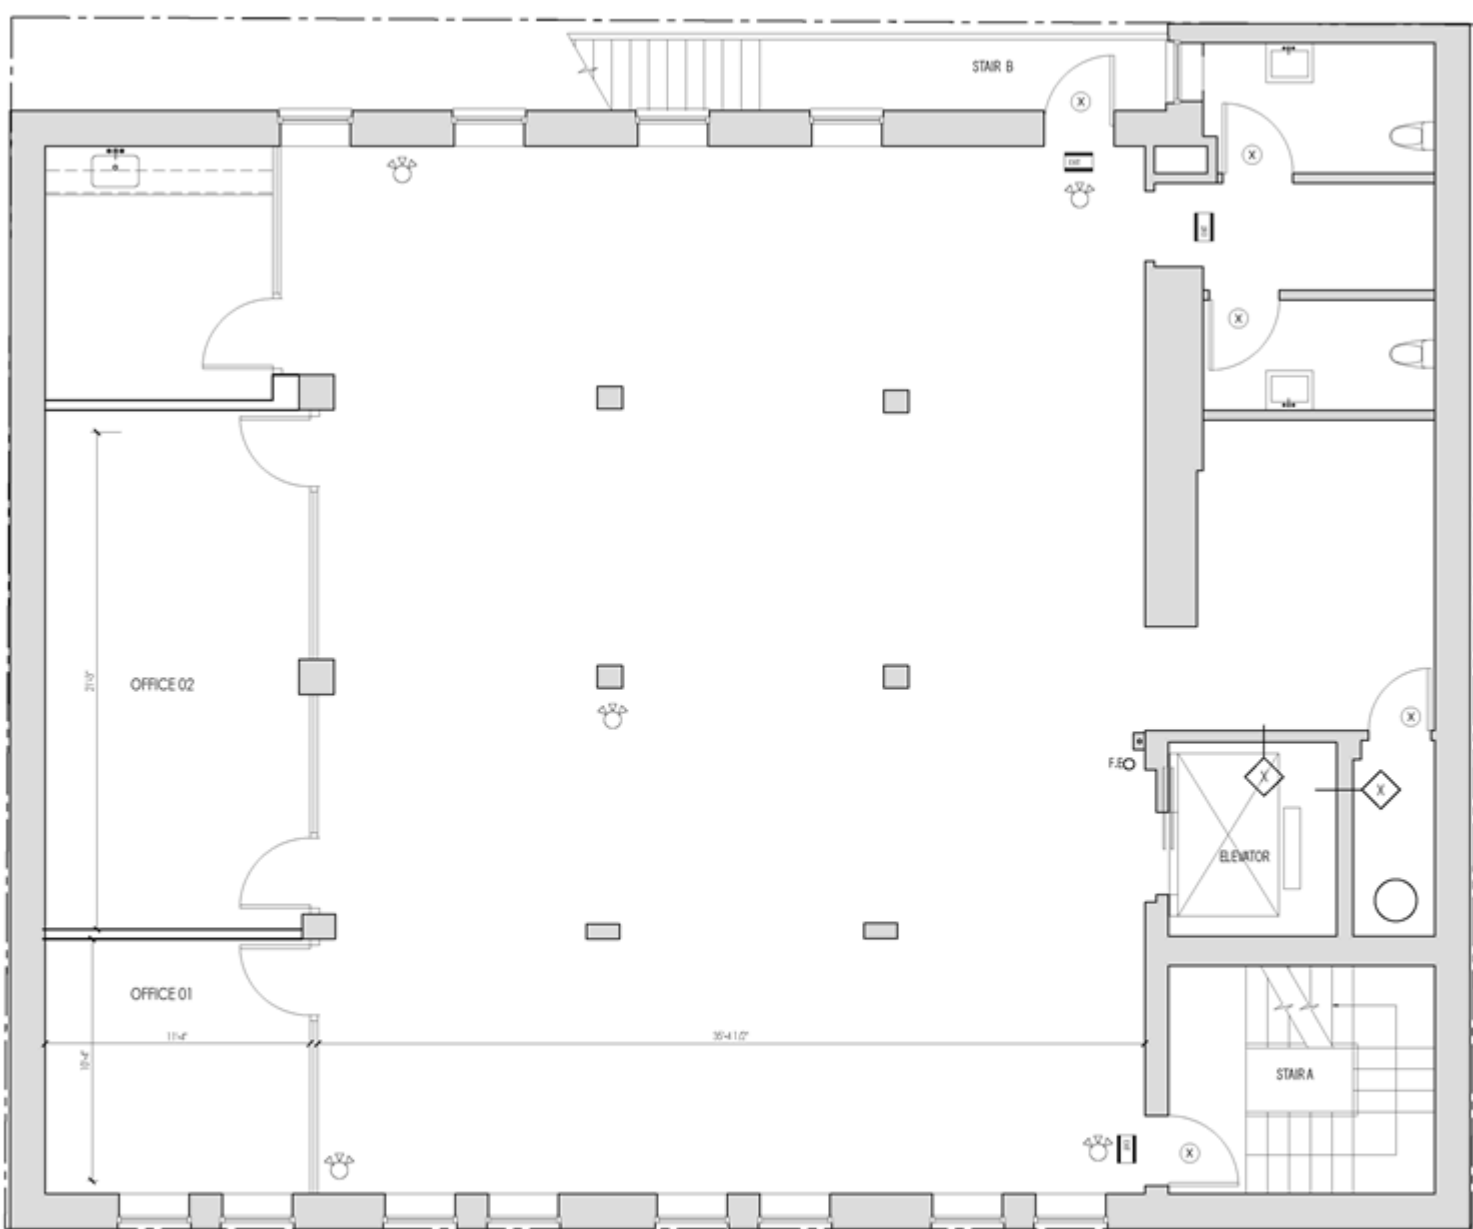

Comments

- Brand new pre-built installations
- Hardwood floors, exposed ceilings and glass fronted offices/conference room
- 2 offices, 1 conference room and open space
- Private bathrooms
- Prime Soho location