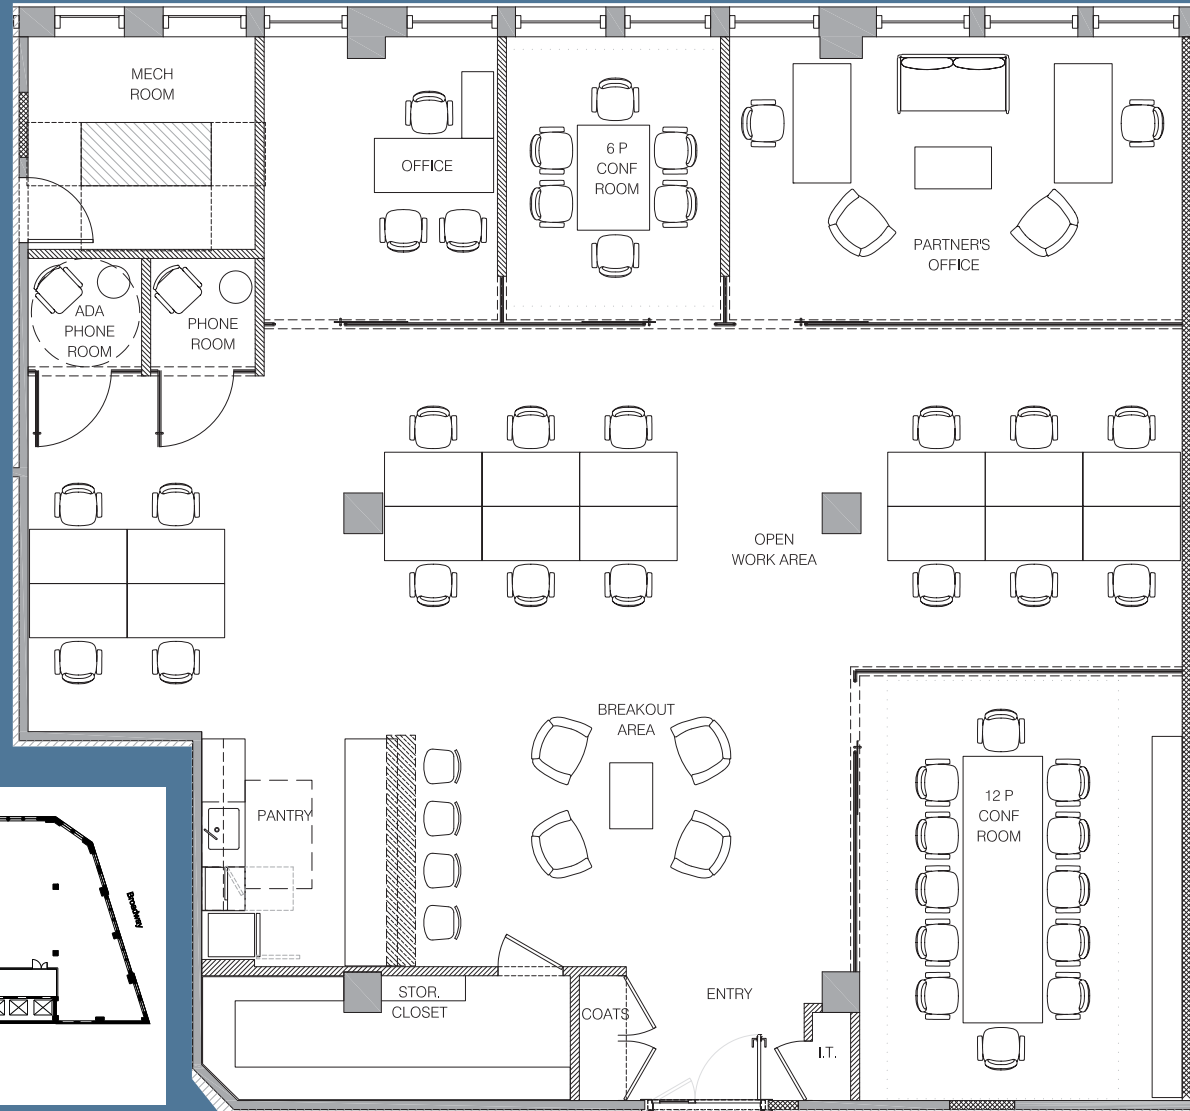

## CREATIVE OFFICE SPACE - EFFICIENT LAYOUT

4,363 RSF

915 BROADWAY

BETWEEN THE PARKS

Southwest Corner of 21st Street & Broadway

Suite 1206: 4,363 rsf

- Built space featuring hardwood floors throughout, oversized operable windows offering a north exposure and good natural light
- Glass-front conference room, (2) offices, and (1) meeting room/office
- Open area, lounge area, (2) phone rooms, wet pantry with seating area, tenant-controlled air-cooled A/C unit
- Furniture shown for layout concept only

SUITE 1206 - 4,363 RSF  
(AS-BUILT PLAN)

WEST 21ST STREET

Phone Rooms

(Floor plan for descriptive purposes only; not to scale. Furniture shown for layout concept only)

Conference Room

Lounge/Break Room

Multi-Staff Room

Pantry with Seating Counter

*(Furniture shown for layout concept only)*