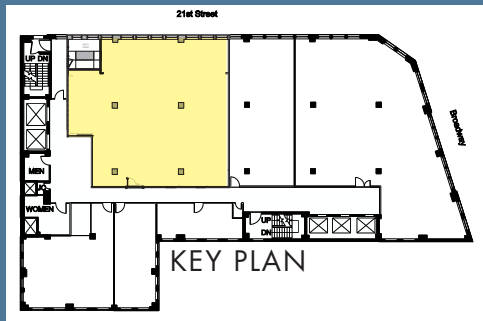

## CREATIVE OFFICE SPACE - EFFICIENT LAYOUT

4,363 RSF

915 BROADWAY

BETWEEN THE PARKS

Southwest Corner of 21st Street & Broadway

Suite 1206: 4,363 rsf

- Built space featuring hardwood floors throughout, oversized operable windows offering a north exposure and good natural light
- Glass-front conference room, (2) offices, and (1) meeting room/office
- Open area, lounge area, (2) phone rooms, wet pantry with seating area, tenant-controlled air-cooled A/C unit
- Furniture shown for layout concept only

SUITE 1206 - 4,363 RSF  
(AS-BUILT PLAN)

WEST 21ST STREET

Phone Rooms

(Floor plan for descriptive purposes only; not to scale. Furniture shown for layout concept only)

Conference Room

Lounge/Break Room

Multi-Staff Room

Pantry with Seating Counter

*(Furniture shown for layout concept only)*