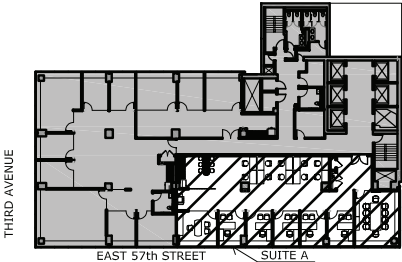

950 THIRD AVE
AT **57TH** STREET

NEW
PREBUILT SUITES

Partial 21st Floor, Suite A
4,430 RSF

AVAILABILITY

Partial 21st Floor, Suite A
4,430 RSF

POSSESSION

Immediate

TERM

Flexible

ABOUT THE SUITES

- Brand new prebuilts with new common corridors and new restrooms
- Excellent light and views, with Suite A having corner exposure
- New finishes include hardwood floors in reception, custom millwork pantries, full glass-fronted offices and conference rooms
- Landlord will modify per tenant's requirements
- Short distance to the **4 5 6 N R W** trains at 59th Street and the **E M** trains at 53rd Street

SUITE A

4,430 RSF

EAST 57TH STREET

INTERIOR PHOTOS

INTERIOR PHOTOS

950 THIRD AVE
AT 57TH STREET