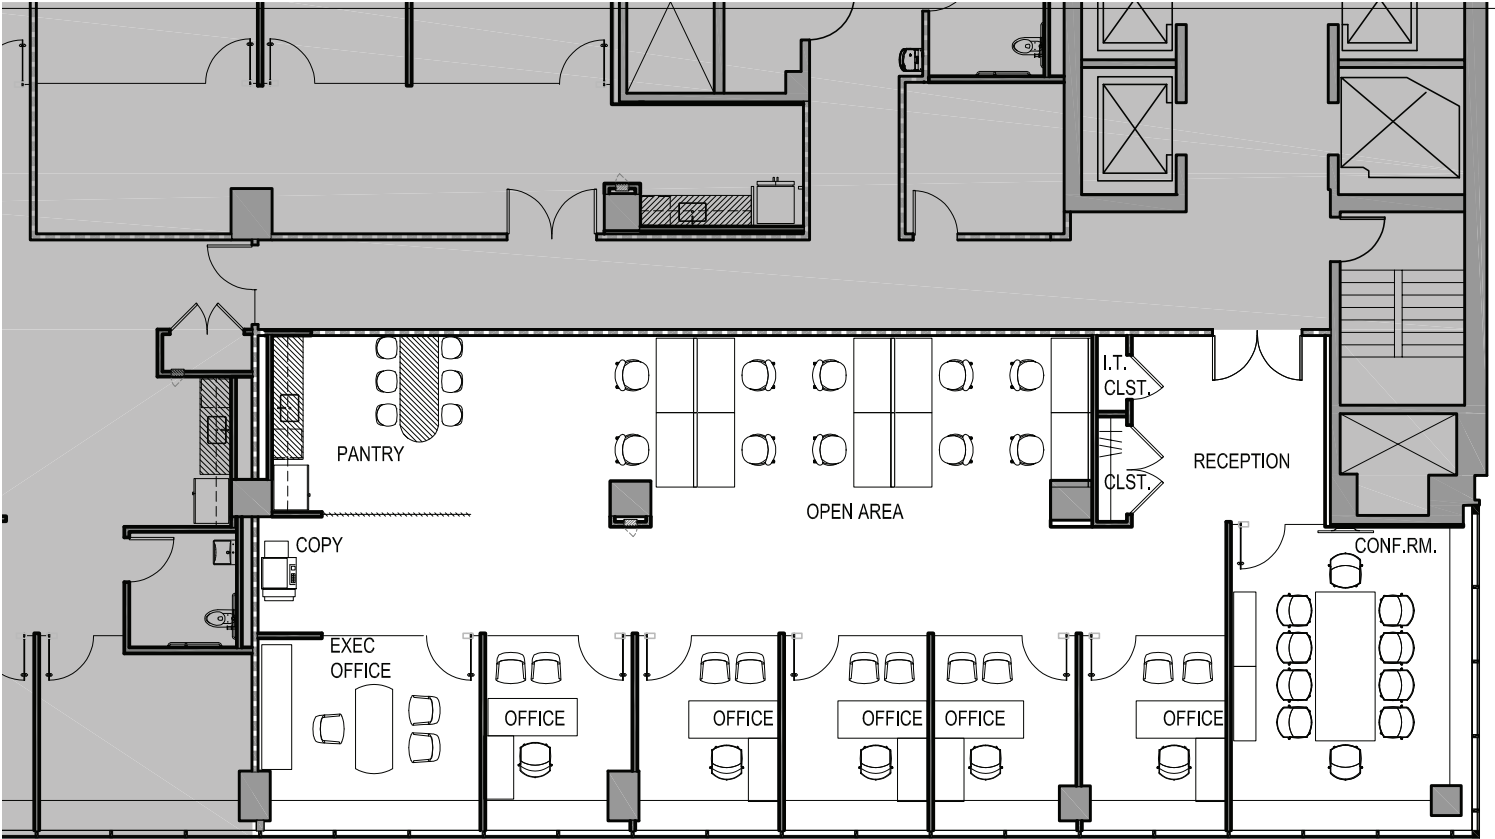

950 THIRD AVE
AT **57TH** STREET

NEW
PREBUILT SUITES

Partial 21st Floor, Suite A
4,430 RSF

AVAILABILITY

Partial 21st Floor, Suite A
4,430 RSF

POSSESSION

Immediate

TERM

Flexible

ABOUT THE SUITES

- Brand new prebuilts with new common corridors and new restrooms
- Excellent light and views, with Suite A having corner exposure
- New finishes include hardwood floors in reception, custom millwork pantries, full glass-fronted offices and conference rooms
- Landlord will modify per tenant's requirements
- Short distance to the **4 5 6 N R W** trains at 59th Street and the **E M** trains at 53rd Street

SUITE A

4,430 RSF

EAST 57TH STREET

INTERIOR PHOTOS

INTERIOR PHOTOS

950 THIRD AVE
AT 57TH STREET