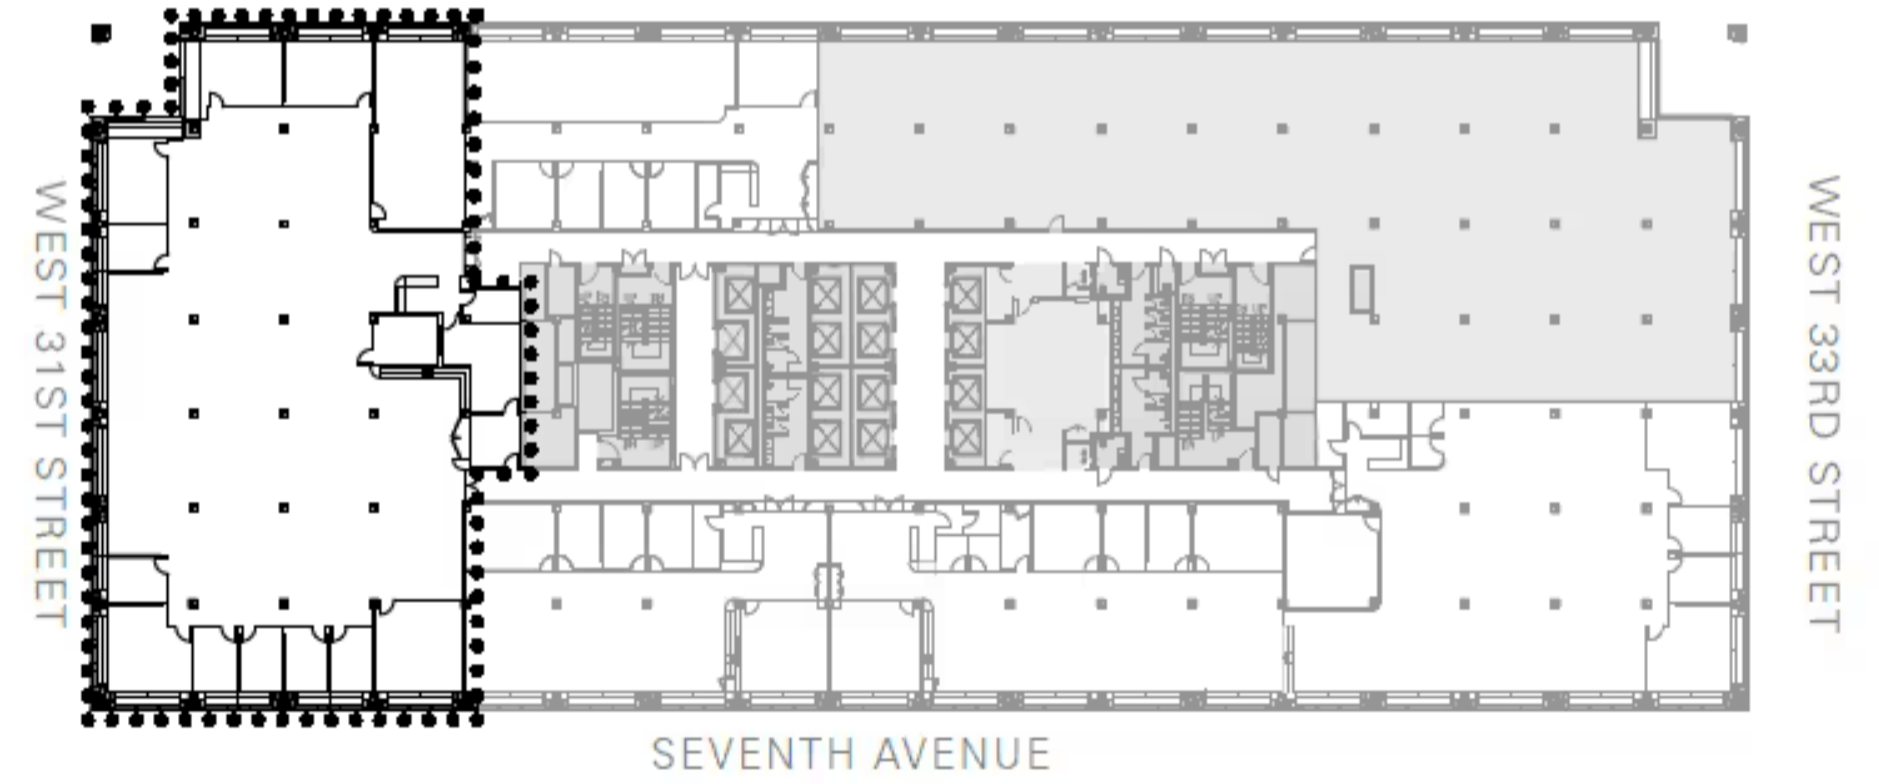

17th Floor Suite B

Suite B (6,521 RSF)

Receptionist	1
Workstations (30" x 60")	20
Private Offices	3
Total	24

Meeting Rooms	2
Phone Rooms	2

17th Floor Suite C

Suite C (5,217 RSF)

Receptionist	1
Workstations (30"x60")	14
Private Offices	4
Total	19

Meeting Rooms	1
----------------------	----------

17th Floor Suite D

PENN2

Suite D

Suite D (17,805 RSF)

Receptionist	1
Workstations (30" x 60")	84
Private Offices	10
Total	95

Meeting Rooms	3
----------------------	----------

17th Floor Suite E

Suite E (5,070 RSF)	
Receptionist	1
Workstations (30" x 60")	14
Private Offices	4
Total	19

Meeting Rooms	1
---------------	---