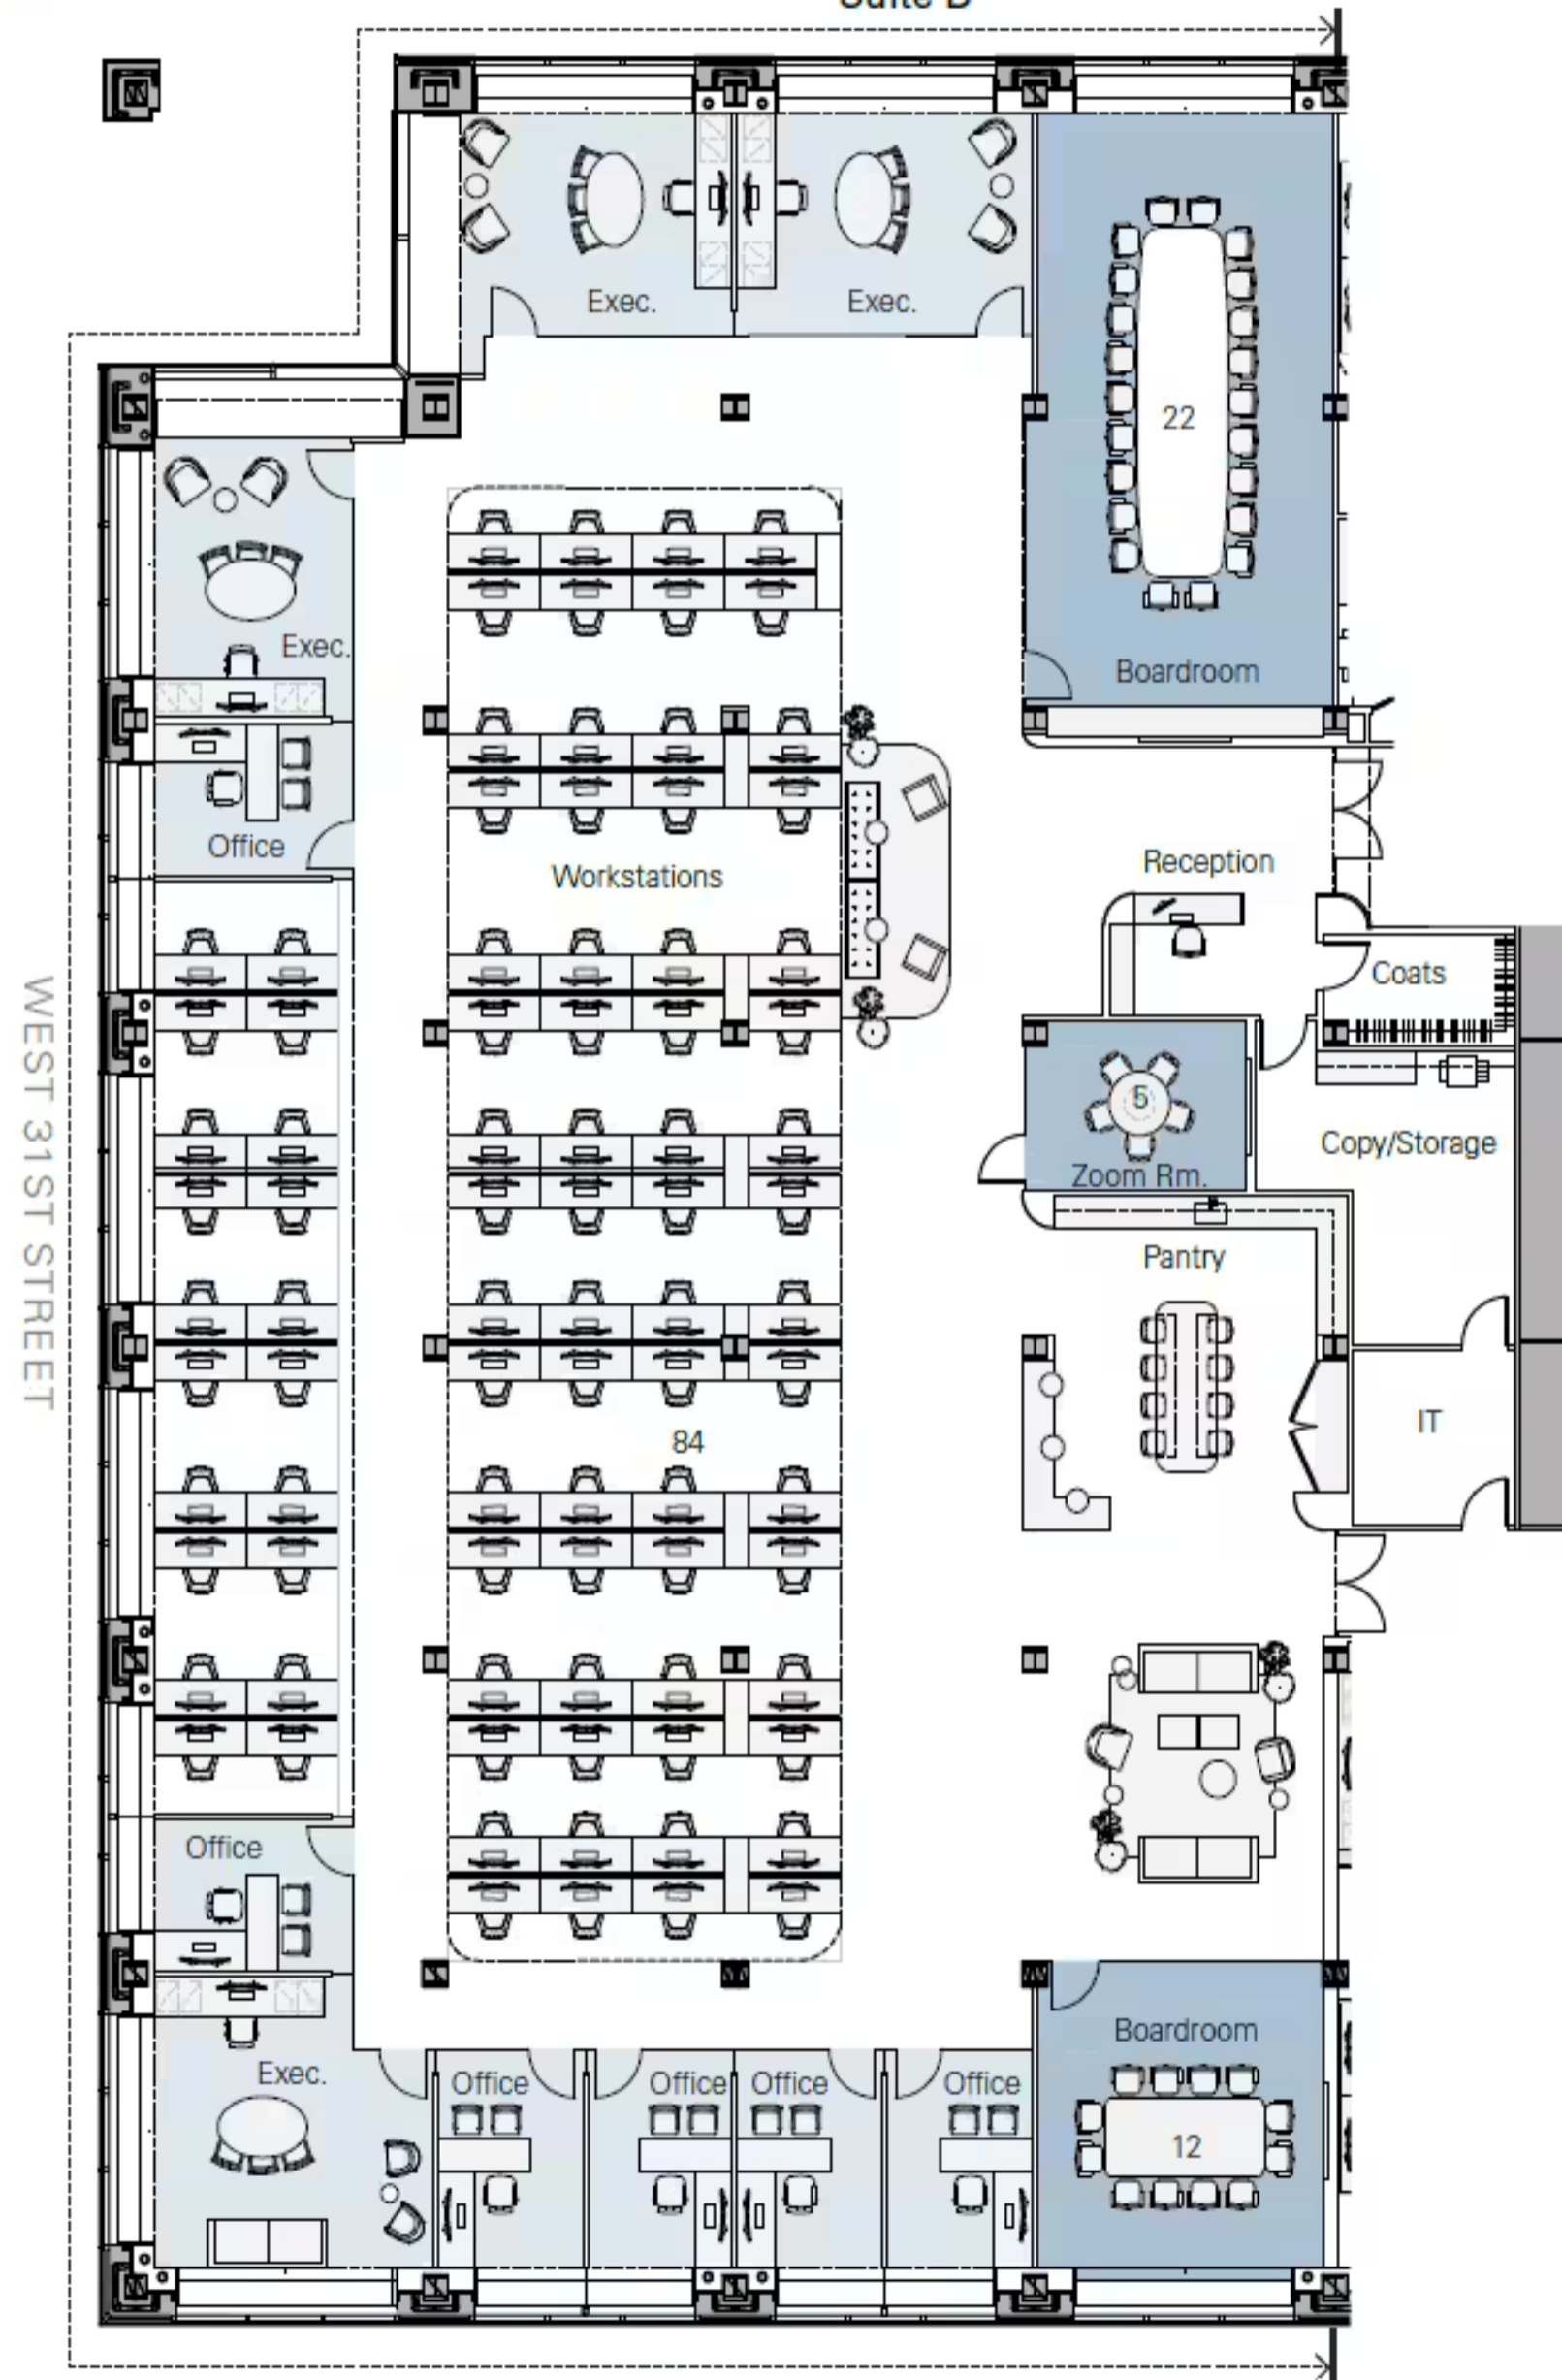

17th Floor Suite B

Suite B (6,521 RSF)

Receptionist	1
Workstations (30" x 60")	20
Private Offices	3
Total	24

Meeting Rooms	2
Phone Rooms	2

17th Floor Suite C

Suite C (5,217 RSF)

Receptionist	1
Workstations (30"x60")	14
Private Offices	4
Total	19

Meeting Rooms	1
----------------------	----------

17th Floor Suite D

PENN2

Suite D

Suite D (17,805 RSF)

Receptionist	1
Workstations (30" x 60")	84
Private Offices	10
Total	95

Meeting Rooms	3
----------------------	----------

17th Floor Suite E

Suite E (5,070 RSF)	
Receptionist	1
Workstations (30" x 60")	14
Private Offices	4
Total	19

Meeting Rooms	1
---------------	---