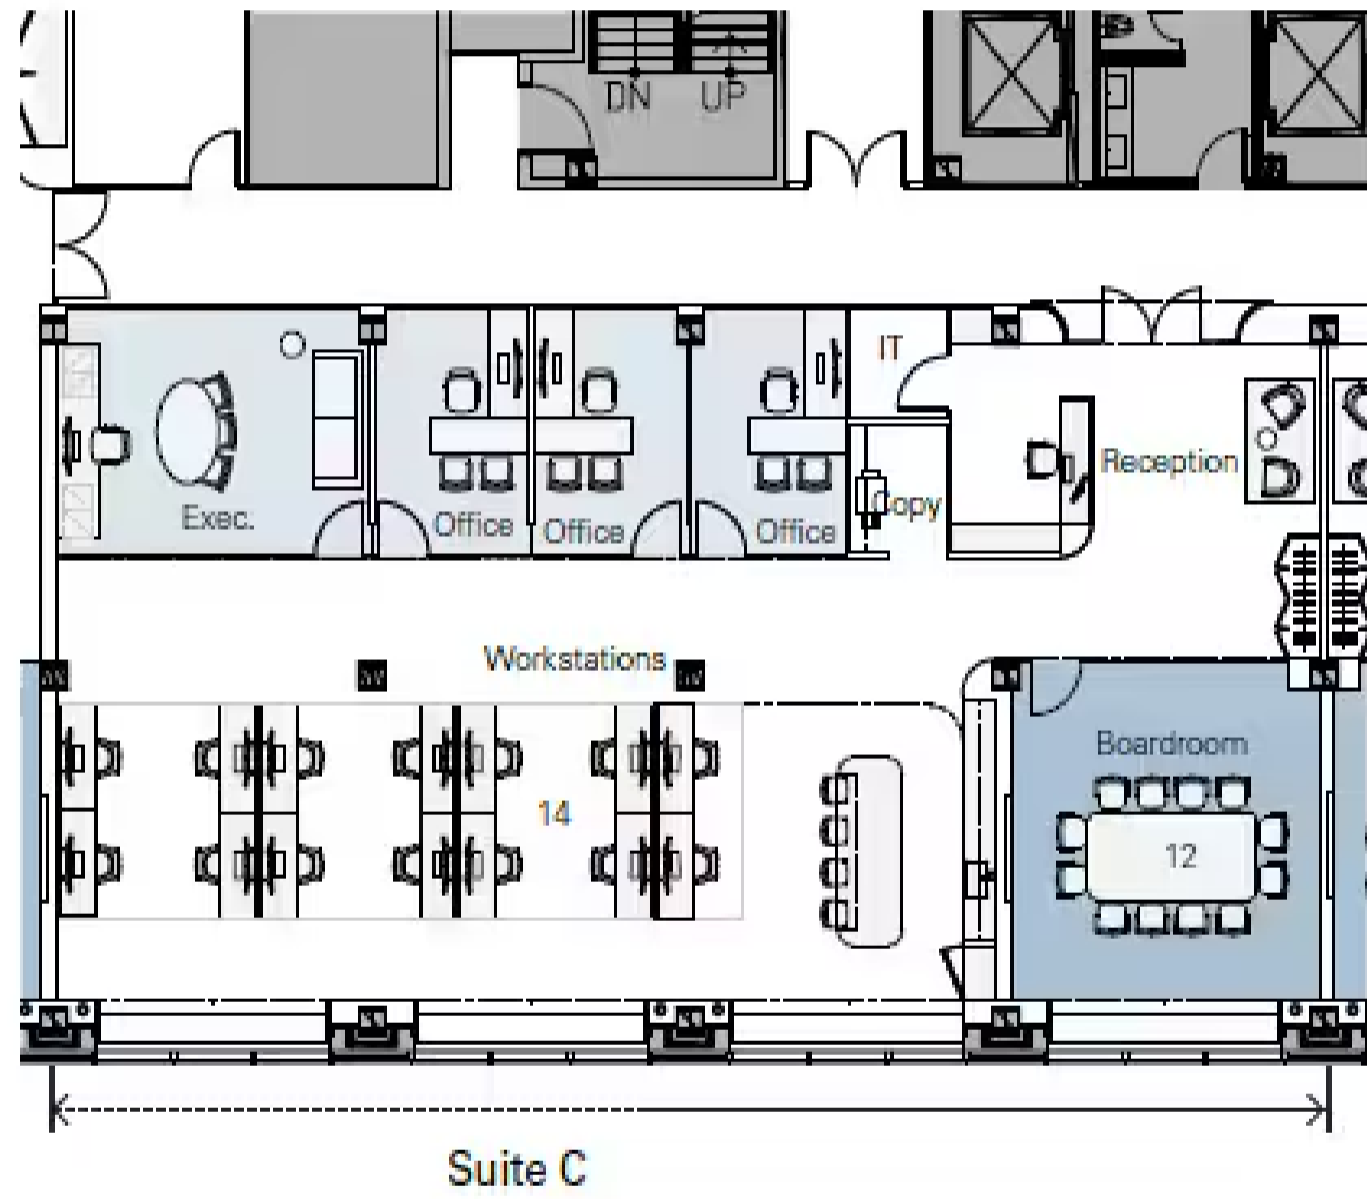

17th Floor Suite B

Suite B (6,521 RSF)

Receptionist	1
Workstations (30" x 60")	20
Private Offices	3
Total	24

Meeting Rooms	2
Phone Rooms	2

17th Floor Suite C

Suite C (5,217 RSF)

Receptionist	1
Workstations (30"x60")	14
Private Offices	4
Total	19

Meeting Rooms	1
----------------------	----------

17th Floor Suite D

PENN2

Suite D

Suite D (17,805 RSF)

Receptionist	1
Workstations (30" x 60")	84
Private Offices	10
Total	95

Meeting Rooms	3
----------------------	----------

17th Floor Suite E

Suite E (5,070 RSF)	
Receptionist	1
Workstations (30" x 60")	14
Private Offices	4
Total	19

Meeting Rooms	1
---------------	---