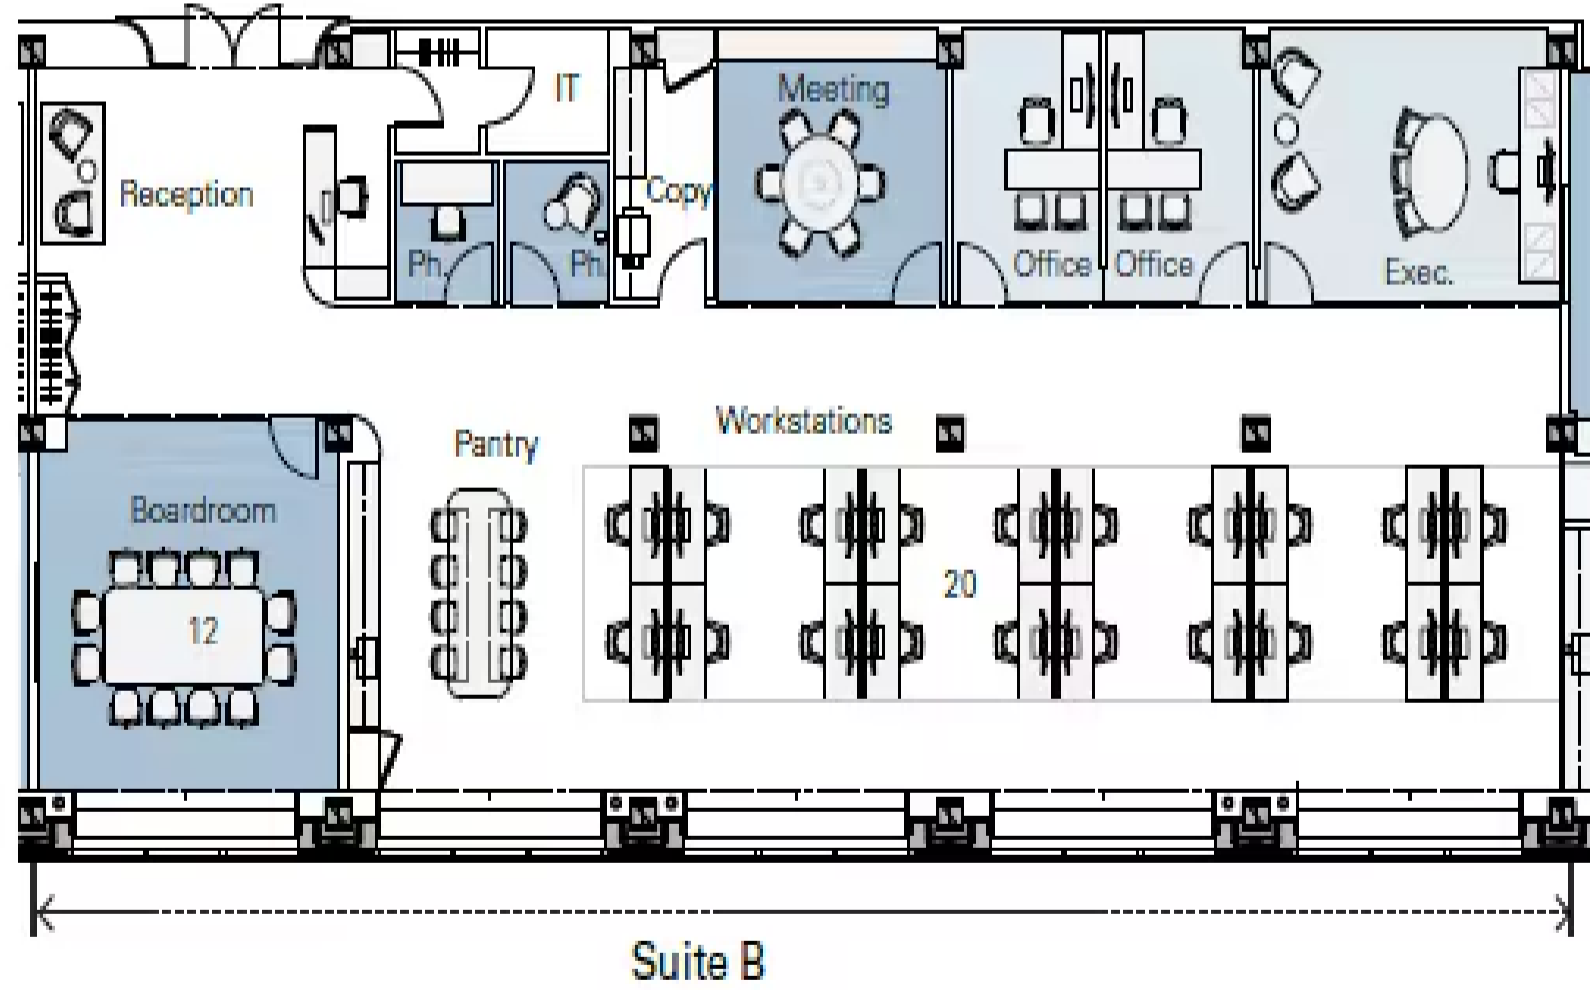

17th Floor Suite B

Suite B (6,521 RSF)

Receptionist	1
Workstations (30" x 60")	20
Private Offices	3
Total	24

Meeting Rooms	2
Phone Rooms	2

17th Floor Suite C

Suite C (5,217 RSF)

Receptionist	1
Workstations (30"x60")	14
Private Offices	4
Total	19

Meeting Rooms	1
----------------------	----------

17th Floor Suite D

PENN2

Suite D

Suite D (17,805 RSF)

Receptionist	1
Workstations (30" x 60")	84
Private Offices	10
Total	95

Meeting Rooms	3
----------------------	----------

17th Floor Suite E

Suite E (5,070 RSF)	
Receptionist	1
Workstations (30" x 60")	14
Private Offices	4
Total	19

Meeting Rooms	1
---------------	---