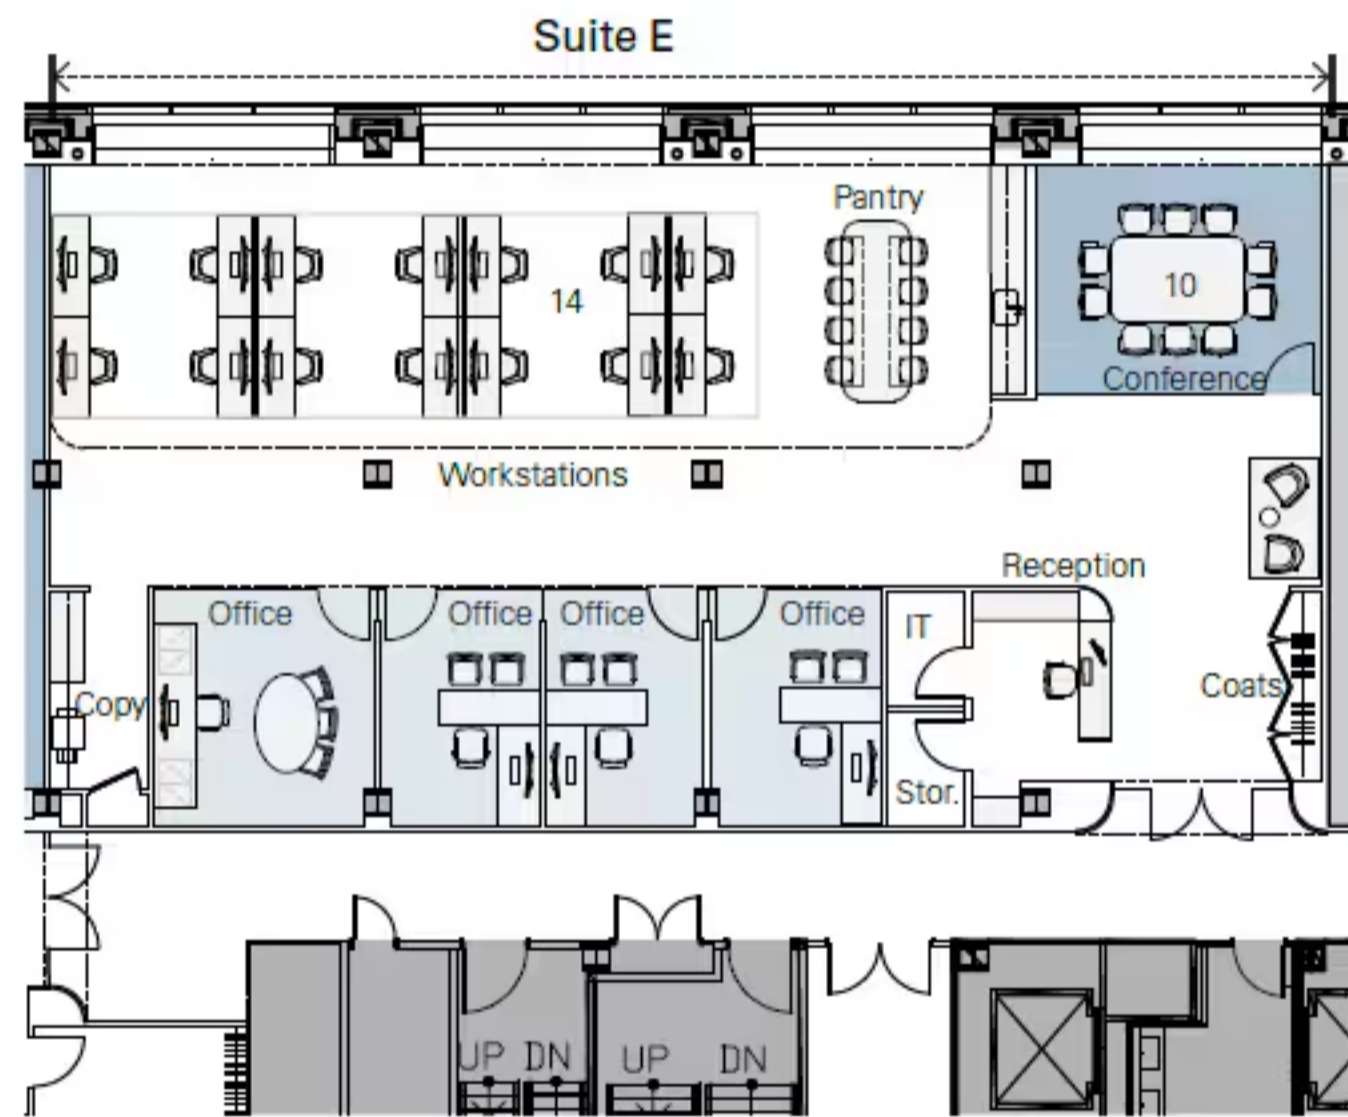

17th Floor Suite B

Suite B (6,521 RSF)

Receptionist	1
Workstations (30" x 60")	20
Private Offices	3
Total	24

Meeting Rooms	2
Phone Rooms	2

17th Floor Suite C

Suite C (5,217 RSF)

Receptionist	1
Workstations (30"x60")	14
Private Offices	4
Total	19

Meeting Rooms	1
----------------------	----------

17th Floor Suite D

PENN2

Suite D

Suite D (17,805 RSF)

Receptionist	1
Workstations (30" x 60")	84
Private Offices	10
Total	95

Meeting Rooms	3
----------------------	----------

17th Floor Suite E

Suite E (5,070 RSF)	
Receptionist	1
Workstations (30" x 60")	14
Private Offices	4
Total	19

Meeting Rooms	1
---------------	---