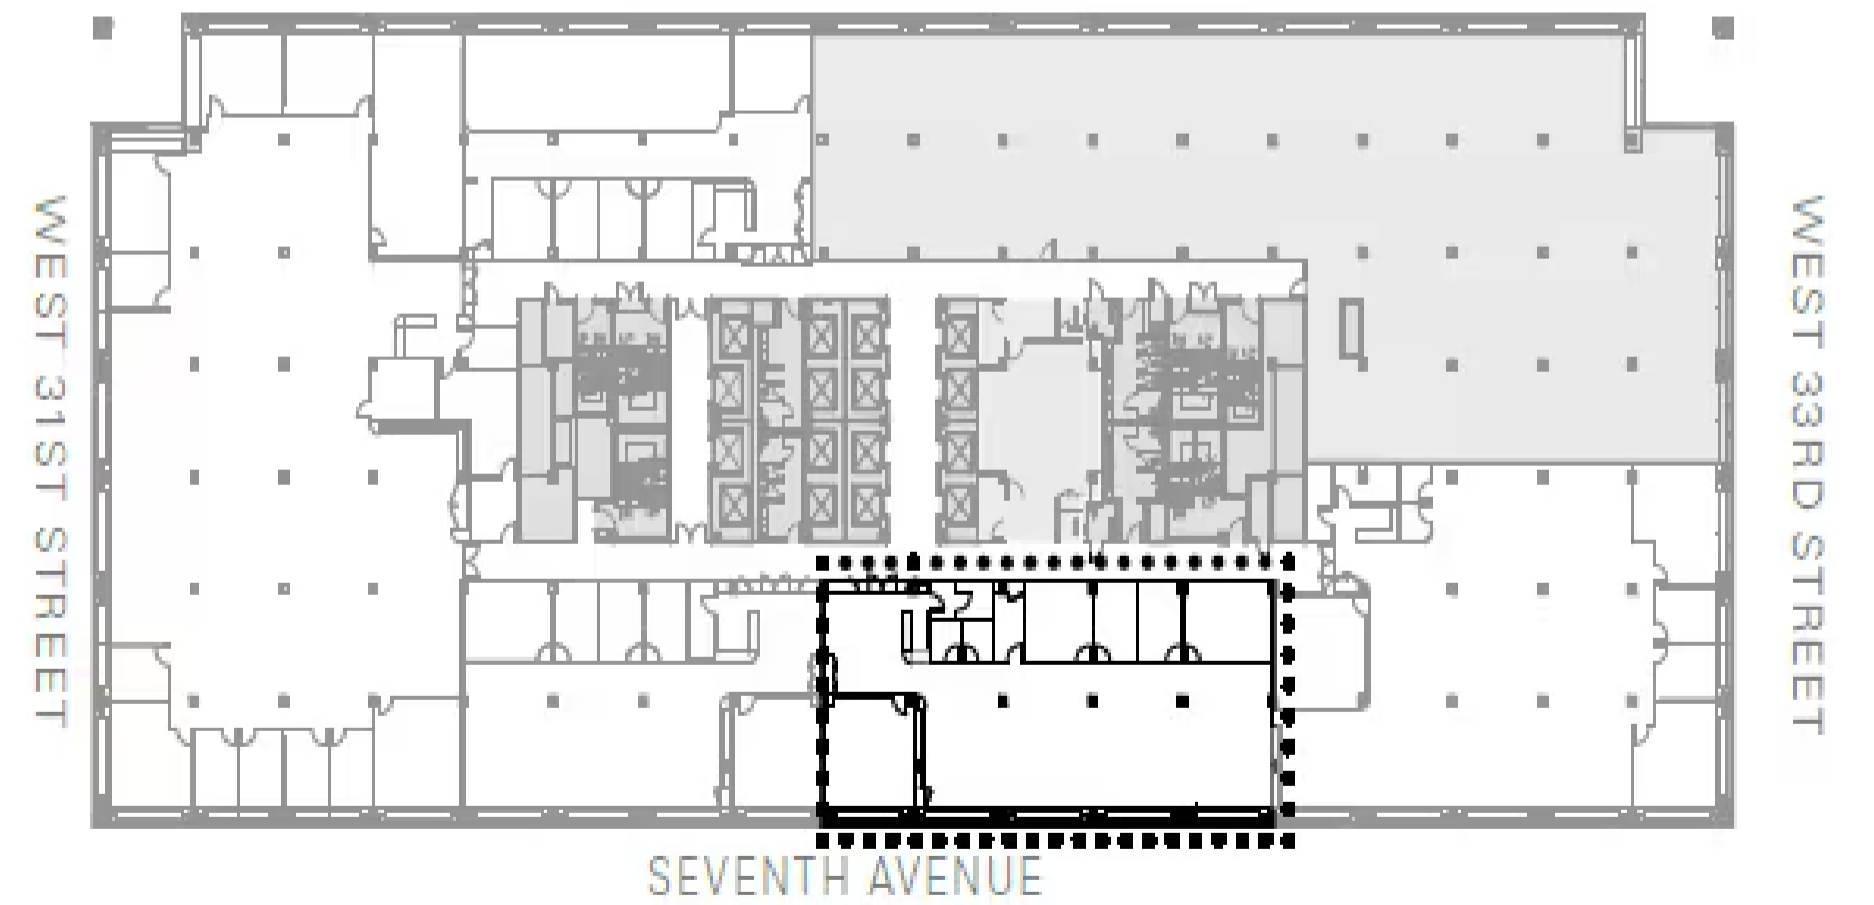

17th Floor Suite B

Suite B (6,521 RSF)

Receptionist	1
Workstations (30" x 60")	20
Private Offices	3
Total	24

Meeting Rooms	2
Phone Rooms	2

17th Floor Suite C

Suite C (5,217 RSF)

Receptionist	1
Workstations (30"x60")	14
Private Offices	4
Total	19

Meeting Rooms	1
----------------------	----------

17th Floor Suite D

PENN2

Suite D

Suite D (17,805 RSF)

Receptionist	1
Workstations (30" x 60")	84
Private Offices	10
Total	95

Meeting Rooms	3
----------------------	----------

17th Floor Suite E

Suite E (5,070 RSF)	
Receptionist	1
Workstations (30" x 60")	14
Private Offices	4
Total	19

Meeting Rooms	1
---------------	---