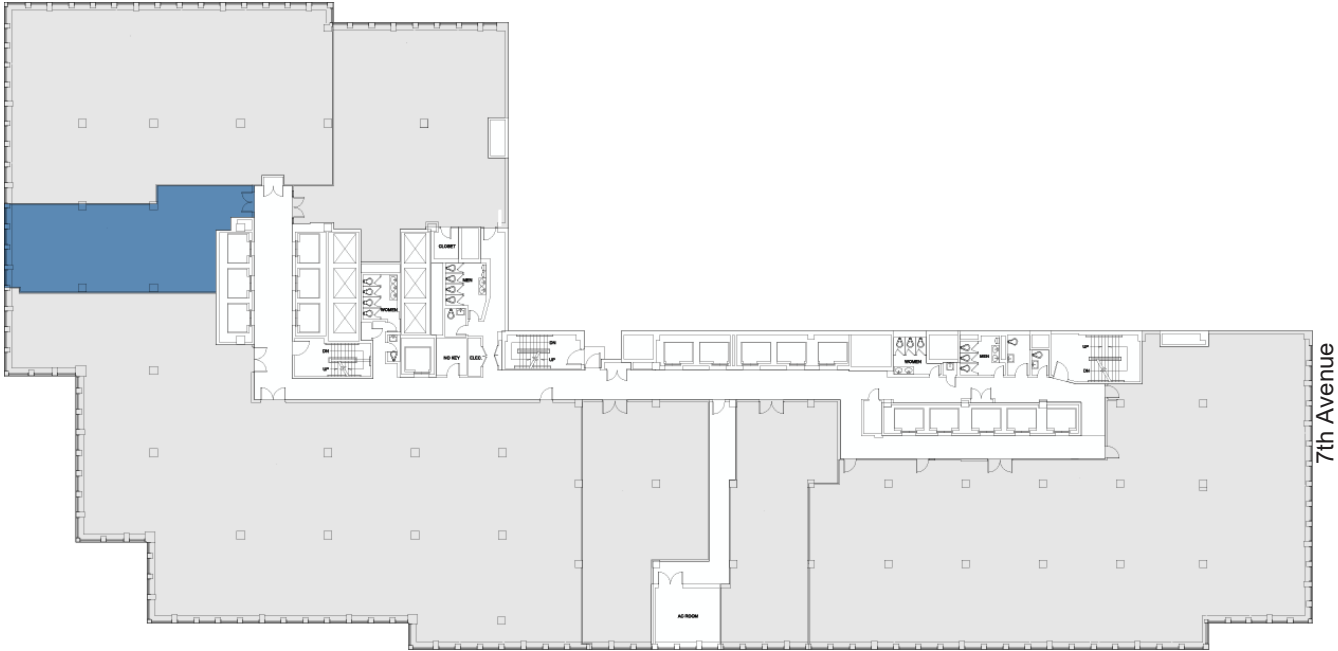

1407 Broadway

NEW YORK

2nd Floor

8,368 RSF Availability: Immediately

West 39th Street

7th Avenue

1407 Broadway

NEW YORK

5th Floor | Suite 512
3,539 RSF
Availability: Immediately

1407 Broadway

NEW YORK

7th Floor | Suite 712
3,736 RSF
Availability: Immediately

1407 Broadway

NEW YORK

8th Floor | Suite 803A

2,072 RSF

Availability: Immediately

West 39th Street

7th Avenue

1407 Broadway

NEW YORK

8th Floor | Suite 817

11,428 RSF

Availability: Immediately