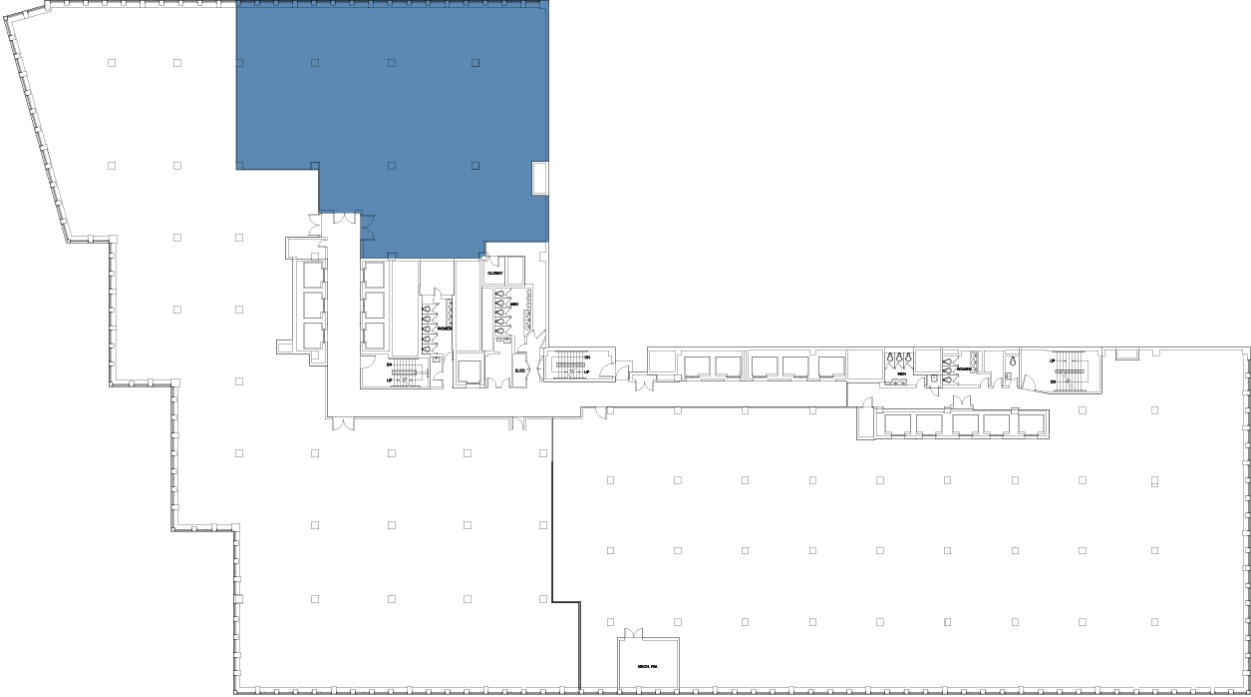

1407 Broadway

NEW YORK

2nd Floor

8,368 RSF Availability: Immediately

West 39th Street

7th Avenue

1407 Broadway

NEW YORK

5th Floor | Suite 512
3,539 RSF
Availability: Immediately

1407 Broadway

NEW YORK

7th Floor | Suite 712
3,736 RSF
Availability: Immediately

1407 Broadway

NEW YORK

8th Floor | Suite 803A

2,072 RSF