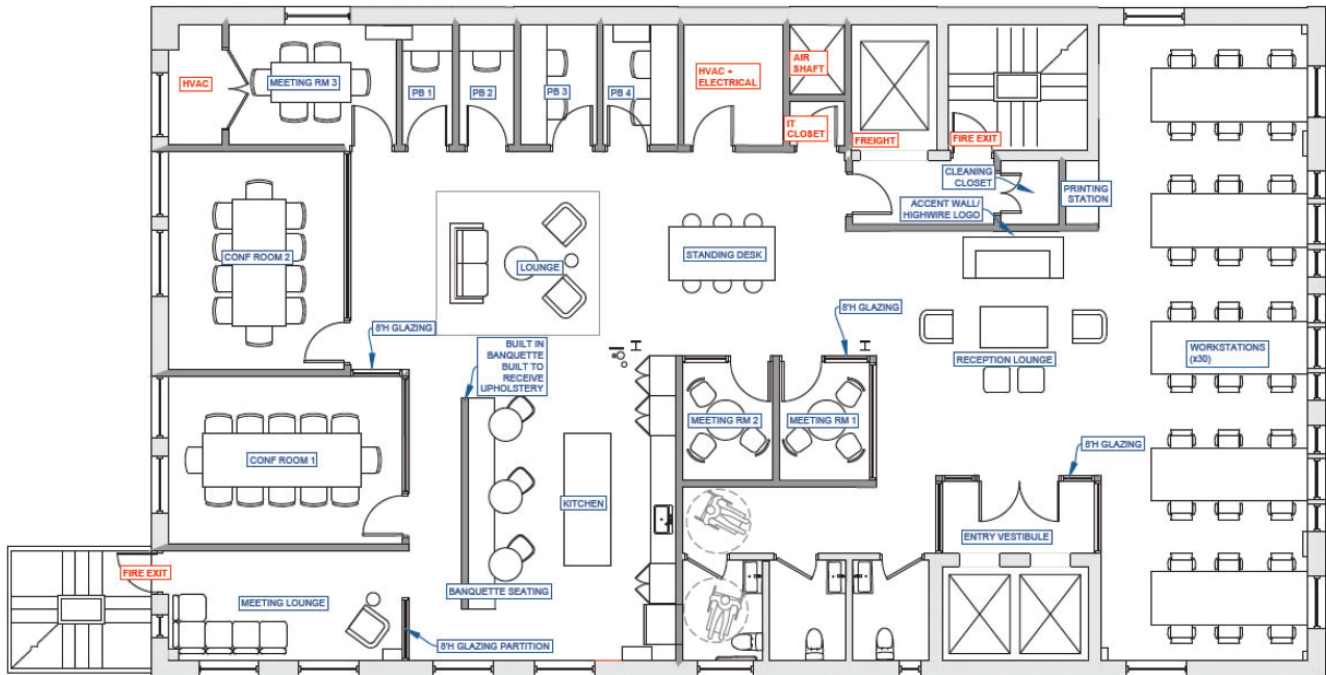

SPACE PROFILE

5,532
Total RSF

Entire 11th
Floor

Immediate
Possession

April 30, 2029
Term

KEY HIGHLIGHTS

- Fully built, furnished, wired
- Wet pantry
- 30 open area workstations
- 2 conference rooms
- 3 private meeting rooms
- Reception Lounge

For **sublease**

Furnished full
floor space

Prestige
31 East 32nd Street, New York, NY 10016

31 East 32nd Street, New York, NY 10016

ENTIRE 11TH FLOOR

5,532 RSF

SPACE OVERVIEW

- 3 private meeting rooms
- 30 open area workstations
- 2 conference rooms
- Reception lounge